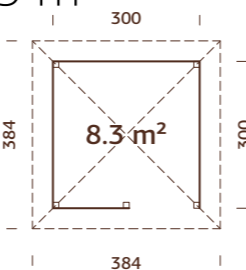

TREATMENT OPTIONS

110134 brown dip	110135 grey dip	110133 clear white dip
28 mm	A: 210 cm B: 323 cm	NB! Floor is an optional extra! 28 mm

OPTIONAL

Floor (outdoor/as terrace), floor (indoor), roofing felt (underlayer): 6 rolls, shingles: 9 packs, roofing nails, rain gutters, additional door and window. See Optional Products p. 180-181 for details.