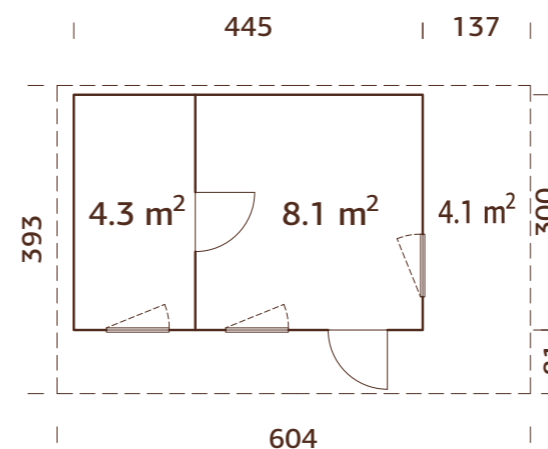

PALMAKO MODERN LOOK HOUSE GRACE

ARTICLE NUMBER: 108588

12,4+4,1 m²

MODEL SPECIFICATIONS

Wall measurements:

445+137x300 cm

Volume: 28,8 m³

Door/window type: Living

Door/window glass: Double toughened glass, 4-18-4 mm

Window opening

measurements: 50x150 cm

Door opening measurements:

70x193 cm

Door sill: high quality classy oak-aluminium combined door sill

Roof boards: 19 mm

Roof area: 23,7 m²

Roof gradient: 5,0°

Gross ground area:

13,4+4,1 m²

Glue laminated wall panels.
Strong purlins from laminated wood.

56 mm   A: 215 cm   Included
B: 258 cm   28 mm

OPTIONAL

Roofing felt (underlayer): 5 rolls, SBS roofing material: 5 rolls, roofing nails, EPDM, rain gutters, additional door and window. See Optional Products p. 268-285 for details.