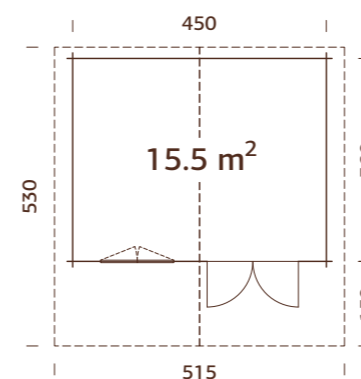

PALMAKO CABIN SALLY 15,5 m²

ARTICLE NUMBER: 102274

Double glazed.

TREATMENT OPTIONS

102275
brown dip

102277
grey dip

102276
clear white dip

44 mm

A: 205 cm

Included

B: 268 cm
19 mm

MODEL SPECIFICATIONS

Log measurements:

470x380 cm

Volume: 36,6 m³

Door/window type: Summer

Door/window glass:

Double glass, 3-9-3 mm

Window opening

measurements: 117x87 cm

Door opening

measurements: 151x186 cm

Door sill: low, covered with

stainless steel

Roof boards: 19 mm

Roof area: 28,1 m²

Roof gradient: 15,9°

Gross ground area: 16,2 m²

OPTIONAL

Roofing felt (underlayer): 7 rolls, SBS roofing material: 7 rolls, shingles: 11 packs, roofing nails, rain gutters, extension, canopy roof, additional door and window.

See Optional Products p. 268-285 for details.

Scan this QR-code
to see the assembly
of Sally 15,5 m²!