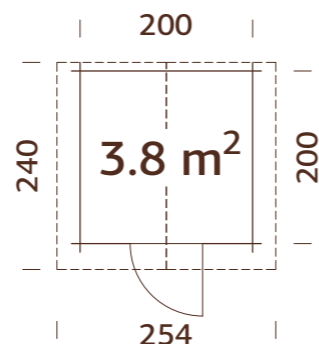

PALMAKO CABIN VIVIAN 3,8 m²

ARTICLE NUMBER: 101314

under 2,5m

MODEL SPECIFICATIONS

Log measurements:

220x220 cm

Volume: 8,1 m³

Door/window type: Garden

Door/window glass: Real glass, 4 mm

Door opening measurements:

73x175 cm

Door sill: low, covered with stainless steel

Roof boards: 19 mm

Roof area: 6,2 m²

Roof gradient: 16,3°

Gross ground area: 4,0 m²

TREATMENT OPTIONS

101315
brown dip

101317
grey dip

101316
clear white dip

28 mm

A: 190 cm
B: 222 cm

Included
19 mm

OPTIONAL

Roofing felt (underlayer): 1 roll, SBS roofing material: 1 roll, shingles: 3 packs, roofing nails, rain gutters, additional door. See Optional Products p. 268-285 for details.