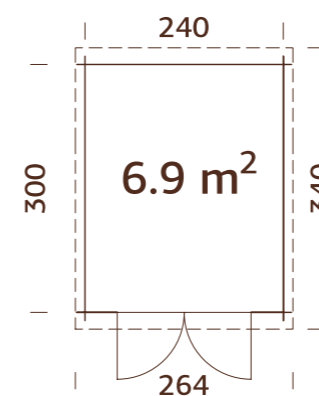

PALMAKO CABIN ELLA 6,9 m²

ARTICLE NUMBER: 101453

under 2,5m

TREATMENT OPTIONS

101454 brown dip	101456 grey dip	101455 clear white dip
28 mm	A: 199 cm B: 214 cm	NB! Floor is an optional extra! 19 mm

MODEL SPECIFICATIONS

Log measurements: 260x320 cm
Volume: 14,2 m³
Door/window type: Garden
Door glass: Toughened glass, 4 mm

Door opening measurements: 151x175 cm
Door sill: low, covered with stainless steel

Roof boards: 19 mm
Roof area: 8,7 m²
Roof gradient: 2,2°
Gross ground area: 7,2 m²

OPTIONAL

Floor, roofing felt (underlayer): 2 rolls, SBS roofing material: 2 rolls, roofing nails, EPDM, rain gutters, additional door. See Optional Products p. 268-285 for details.

PALMAKO CABIN ELLA 8,7 m²

ARTICLE NUMBER: 101543

under 2,5m