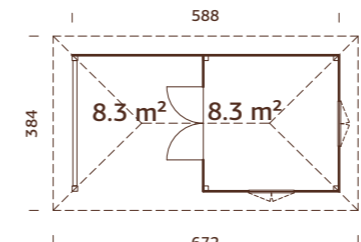

PALMAKO CONNECT BIANCA SET 8 16,6 m²

ARTICLE NUMBER: 110220

NEW!

TREATMENT OPTIONS

110222 brown dip	110223 grey dip	110221 clear white dip
28 mm	A: 210 cm B: 323 cm	NB! Floor is an optional extra! 28 mm

Item	Pcs
Square roof (109392)	1
Extra roof (109374)	1
Apex (109410)	1
Full wall (109375)	5
Fence (109378)	1
Double window (109548)	2
Double door (103530)	1