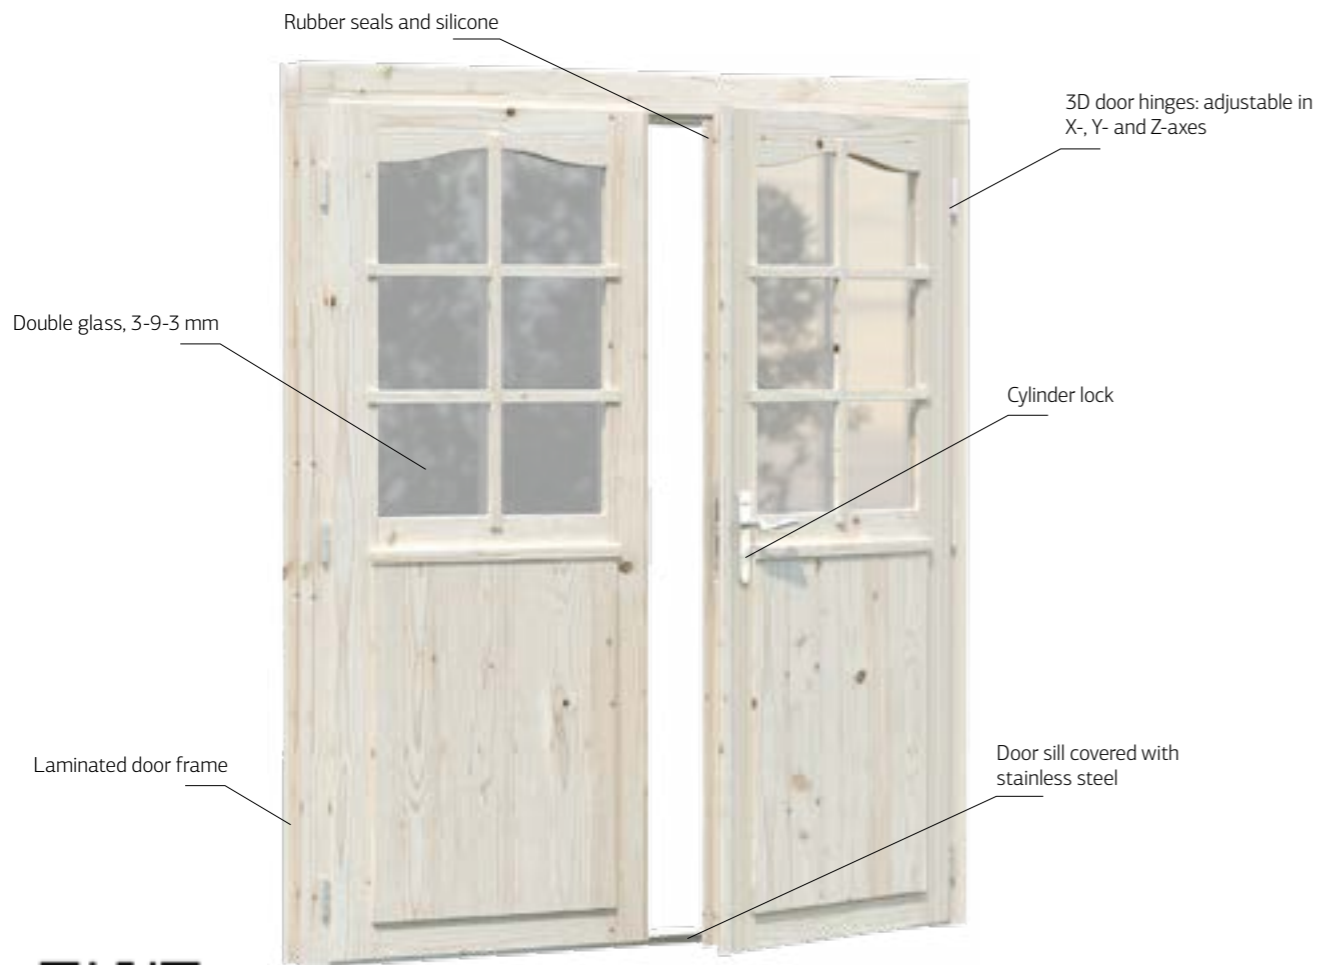

Palmako doors and windows

We have many doors and windows in our product range. When you read the model descriptions next to our products you will probably notice that by door and window type we use certain words like Garden, Garden+ or Summer. These words represent agreements of what is inherent to a particular door and window type. Of course there can be exceptions depending on a model, but overall after getting familiar with the following table on the next page you will have an overview of our doors and windows.

For example the door and window type of our classical cabin Helena 15,1 m² is Summer. Please see the drawings of the door and window with the features characteristic to Summer door and window type:

Scan this QR-code to see the door and window types table on our homepage! Likewise on the webpage the same table is shown on the next catalogue page.

Scan the QR-codes to see the videos of specific door and window types: