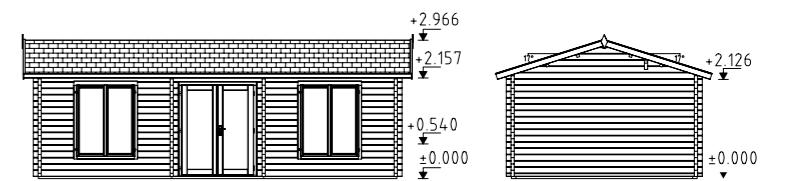

OPTIONAL

Roofing felt (underlayer): 7 rolls, SBS roofing material: 7 rolls, shingles: 16 packs, roofing nails, additional door and window. See Optional Products p. 268-285 for details.