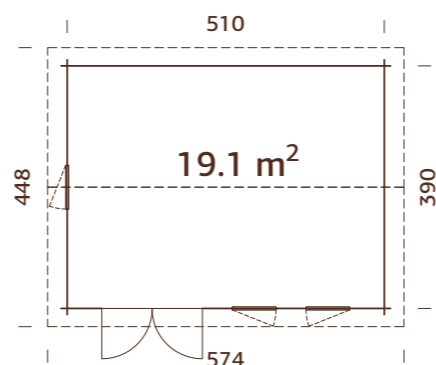

PALMAKO CABIN IRIS 19,1 m²

ARTICLE NUMBER: 102214

Double glazed.
Strong purlins from laminated wood.
Includes door and window bars.

MODEL SPECIFICATIONS

Log measurements:
530x410 cm

Volume: 45,2 m³

Door/window type: Garden+

Window glass:
Double glass, 3-6-3 mm

Door glass: Double toughened glass, 4-6-4 mm

Window opening measurements: 60x111 cm

Door opening measurements: 151x175 cm

Door sill: low, covered with stainless steel

Roof boards: 19 mm

Roof area: 26,2 m²

Roof gradient: 15,1°

Gross ground area: 19,9 m²

TREATMENT OPTIONS

102215 brown dip
102217 grey dip
102216 clear white dip

44 mm
A: 211 cm
B: 262 cm
Included
19 mm

OPTIONAL

Roofing felt (underlayer): 6 rolls, SBS roofing material: 6 rolls, shingles: 11 packs, roofing nails, rain gutters, extension, canopy roof, additional door and window.

See Optional Products p. 268-285 for details.