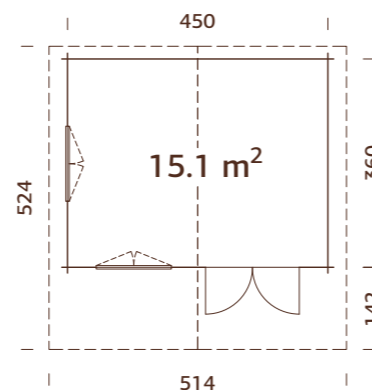

PALMAKO CABIN HELENA 15,1 m²

ARTICLE NUMBER: 102318

Double glazed.

MODEL SPECIFICATIONS

Log measurements:

470x380 cm

Volume: 37,2 m³

Door/window type: Summer

Door/window glass: Double glass, 3-9-3 mm

Window opening

measurements: 117x92 cm

Door opening

measurements: 151x183 cm

Door sill: low, covered with stainless steel

Roof boards: 19 mm

Roof area: 27,6 m²

Roof gradient: 15,4°

Gross ground area: 16,2 m²

TREATMENT OPTIONS

102319
brown dip

102321
grey dip

102320
clear white dip

70 mm

A: 216 cm
B: 285 cm

Included
19 mm

OPTIONAL

Roofing felt (underlayer): 7 rolls, SBS roofing material: 7 rolls, shingles: 11 packs, roofing nails, rain gutters, extension, canopy roof, additional door and window.

See Optional Products p. 268-285 for details.