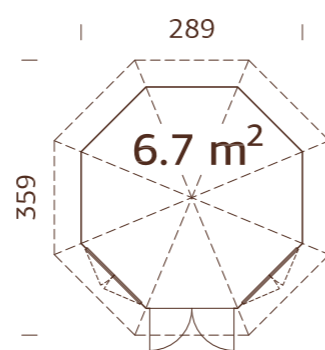

OPTIONAL

Shingles: 16 packs, roofing nails, additional door and window. See Optional Products p. 268-285 for details.

PALMAKO PAVILION VERONICA 2 6,7 m²

ARTICLE NUMBER: 103744

MODEL SPECIFICATIONS

Diameter: 289 cm
Volume: 16,4 m³
Door/window type: Garden+
Window glass: Double glass, 3-6-3 mm
Door glass: Double toughened glass, 4-6-4 mm
Window opening measurements: 102x104 cm
Door opening measurements: 102x174 cm
Door sill: low, covered with stainless steel
Roof boards: 16 mm
Roof area: 12,6 m²
Roof gradient: 32,0°
Gross ground area: 6,9 m²