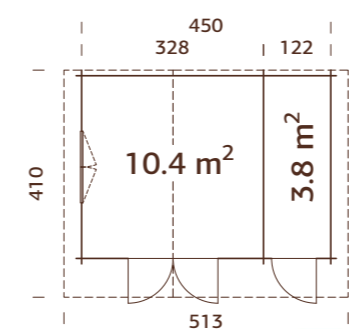

PALMAKO CABIN EMMA 14,2 m²

ARTICLE NUMBER: 102339

Can be built in reverse!

TREATMENT OPTIONS

102340
brown dip

102342
grey dip

102341
clear white dip

34 mm

A: 205 cm
B: 268 cm

Included
19 mm

MODEL SPECIFICATIONS

Log measurements:

470x350 cm

Volume: 33,0 m³

Door/window type: Garden

Door/window glass: Real glass, 4 mm

Window opening measurements:

119x89 cm

Door opening measurements: 73x164 cm,

151x175 cm

Door sill: low, covered with stainless steel

Roof boards: 19 mm

Roof area: 22,3 m²

Roof gradient: 21,2°; 14,7°

Gross ground area: 14,9 m²

OPTIONAL

Roofing felt (underlayer): 4 rolls, SBS roofing material: 4 rolls, shingles: 9 packs, roofing nails, rain gutters, additional door and window. See Optional Products p. 268-285 for details.