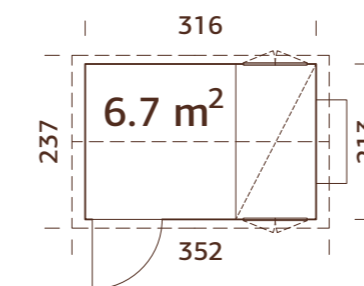

PALMAKO CHICKEN COOP CHICK 6,7 m²

ARTICLE NUMBER: 109408

Metal roof included.

MODEL SPECIFICATIONS

Wall measurements: 213x316 cm
Volume: 17,0 m³
Window glass: Acrylglas

Window opening measurements: 96x59 cm
Door opening measurements: 95x187 cm

Roof area: 10,0 m²
Roof gradient: 34,0°
Gross ground area: 6,7 m²

16+32 mm	A: 206 cm B: 283 cm	-