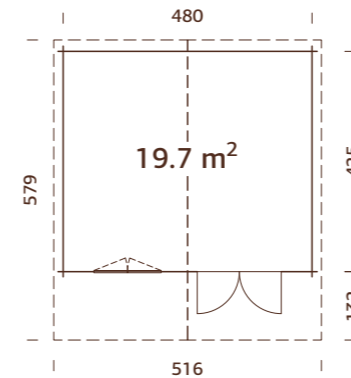

PALMAKO CABIN BRITTA 19,7 m²

ARTICLE NUMBER: 102262

TREATMENT OPTIONS

102263
brown dip

102265
grey dip

102264
clear white dip

40 mm

A: 205 cm
B: 270 cm

NB! Floor is an optional extra! 19 mm

MODEL SPECIFICATIONS

Log measurements:

500x445 cm

Volume: 46,6 m³

Door/window type: Garden

Door/window glass: Real glass, 4 mm

Window opening

measurements: 119x89 cm

Door opening

measurements: 151x186 cm

Door sill: low, covered with stainless steel

Roof boards: 19 mm

Roof area: 30,7 m²

Roof gradient: 14,7°

Gross ground area: 20,4 m²

OPTIONAL

Floor, roofing felt (underlayer): 7 rolls, SBS roofing material: 7 rolls, shingles: 12 packs, roofing nails, rain gutters, extension, canopy roof, additional door and window. See Optional Products p. 268-285 for details.