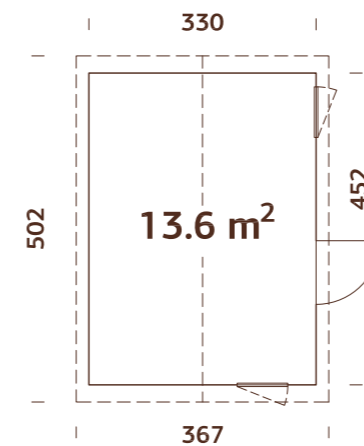

PALMAKO NORDIC HOUSE HEDWIG 13,6 m²

ARTICLE NUMBER: 101163