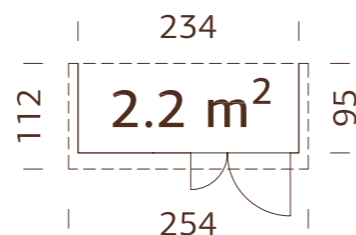

ARTICLE NUMBER: 101080

under 2,5m

Ready-made wall elements.
Back wall is not included in the product set.

MODEL SPECIFICATIONS

Wall measurements: 234x95 cm
Volume: 3,7 m³
Door opening measurements: 104x160 cm