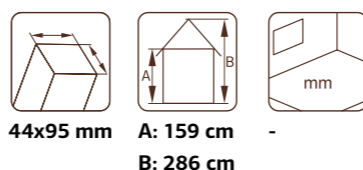

PALMAKO GLASSHOUSE EMILIA 5,4 m²

ARTICLE NUMBER: 108996

Automatically opening window.

TREATMENT

108996
grey pressure-treated

MODEL SPECIFICATIONS

Wall measurements: 240x244 cm
Volume: 13,0 m³
Glass: Toughened, 4 mm
Roof area: 8,4 m²
Roof gradient: 45°
Gross ground area: 5,8 m²