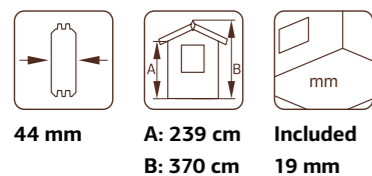

Double glazed.