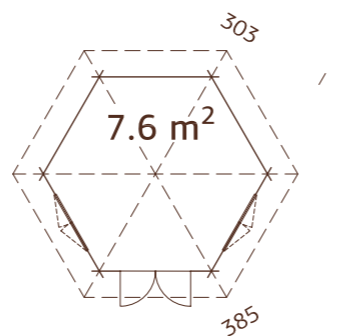

Ready-made roof elements.

TREATMENT OPTIONS

103725 brown dip	103727 grey dip	103726 clear white dip
34 mm	A: 227 cm B: 336 cm	Included 19 mm