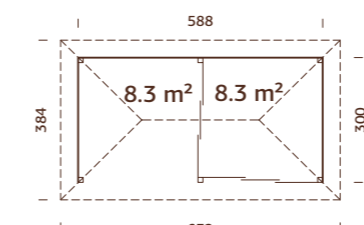

PALMAKO CONNECT BIANCA SET 6 16,6 m²

NEW!

ARTICLE NUMBER: 110212

TREATMENT OPTIONS

110214 brown dip	110215 grey dip	110213 clear white dip
28 mm	A: 210 cm B: 323 cm	NB! Floor is an optional extra! 28 mm

Item	Pcs
Square roof (109392)	1
Extra roof (109374)	1
Apex (109410)	1
Full wall (109375)	4
Sliding door (110083)	2

MODEL SPECIFICATIONS See page 169.

OPTIONAL

Floor (outdoor/as terrace), floor (indoor), roofing felt (underlayer): 9 rolls, shingles: 15 packs, roofing nails, rain gutters, additional door and window. See Optional Products p. 180-181 for details.