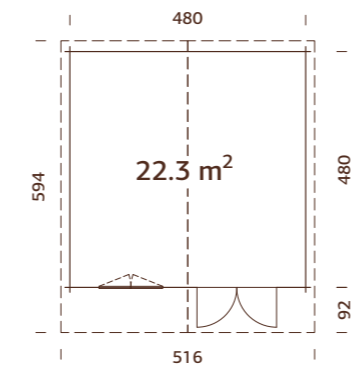

PALMAKO CABIN BRITTA 22,3 m²

ARTICLE NUMBER: 102266

Strong purlins from laminated wood.

TREATMENT OPTIONS

102267
brown dip

102269
grey dip

102268
clear white dip

40 mm

A: 205 cm
B: 270 cm

NB! Floor is an optional extra! 19 mm

MODEL SPECIFICATIONS

Log measurements:

500x500 cm

Volume: 52,7 m³

Door/window type: Garden

Door/window glass: Real glass, 4 mm

Window opening

measurements: 119x89 cm

Door opening

measurements: 151x186 cm

Door sill: low, covered with stainless steel

Roof boards: 19 mm

Roof area: 29,2 m²

Roof gradient: 14,7°

Gross ground area: 23,0 m²

OPTIONAL

Floor, roofing felt (underlayer): 7 rolls, SBS roofing material: 7 rolls, shingles: 12 packs, roofing nails, rain gutters, extension, canopy roof, additional door and window. See Optional Products p. 268-285 for details.