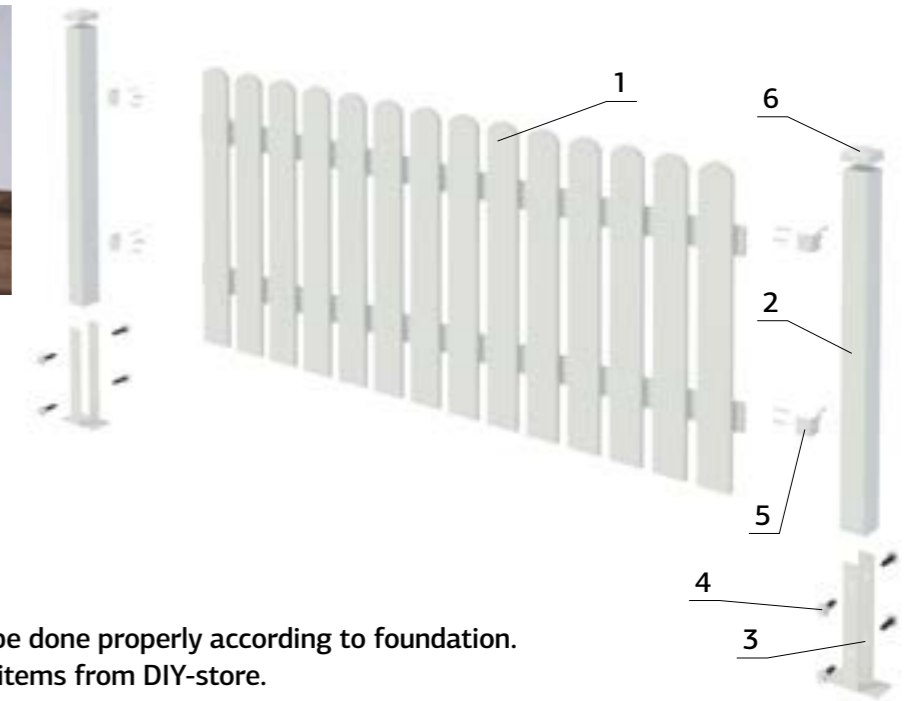

ASSEMBLING A FENCE ELEMENT

1. Element
2. Post
3. Post leg
4. Screws
5. L-type fastening brackets
6. Post cap

Fixings to the ground should be done properly according to foundation.
Please get appropriate fixing items from DIY-store.