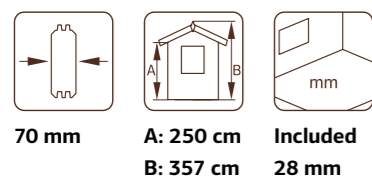

Double glazed.
Can be built in reverse!
Terrace boards are treated.