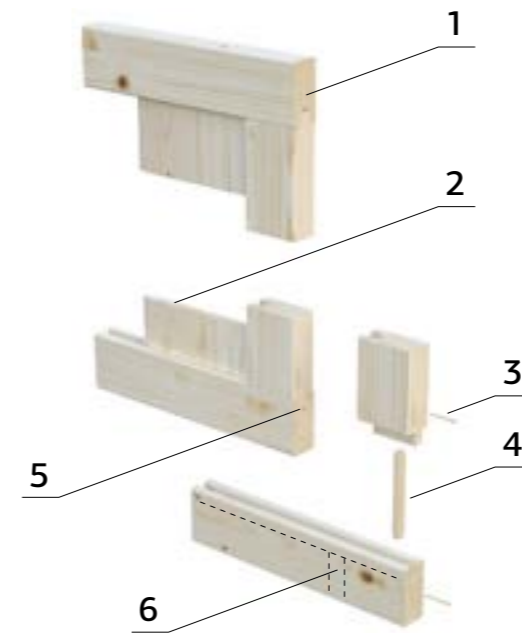

Depending on model, one can choose between ten dimensions:

And depending on model one can choose between different treatments which suits the best into the garden interior:

1. Frame profile 33x57 mm
2. Board profile 12x95 mm
3. Brad nails
4. Dowel 10x130 mm
5. Water channel
6. Drainage hole to let out any built up moisture or water