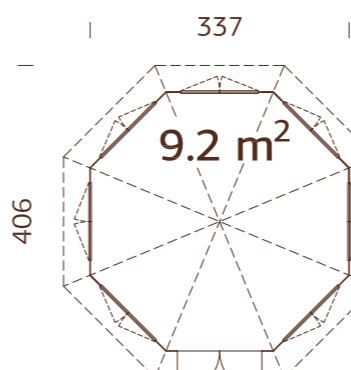

Window bar profile
 16x24 mm

PALMAKO PAVILION VERONICA 7 9,2 m²

ARTICLE NUMBER: 107373

MODEL SPECIFICATIONS

Diameter: 337 cm
Volume: 23,4 m³
Door/window type: Garden+
Window glass: Double glass, 3-6-3 mm
Door glass: Double toughened glass, 4-6-4 mm
Window opening measurements: 90x123 cm
Door opening measurements: 120x181 cm
Door sill: low, covered with stainless steel
Roof boards: 16 mm
Roof area: 15,3 m²
Roof gradient: 32,0°
Gross ground area: 9,4 m²