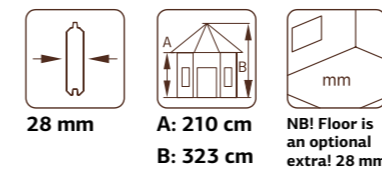

MODEL SPECIFICATIONS

See page 175.

OPTIONAL

Floor (outdoor/as terrace), floor (indoor), roofing felt (underlayer): 11 rolls, shingles: 18 packs, roofing nails, additional door and window. See Optional Products p. 180-181 for details.

PALMAKO CONNECT BIANCA SET 1 33,2 m²

ARTICLE NUMBER: 110262

NEW!