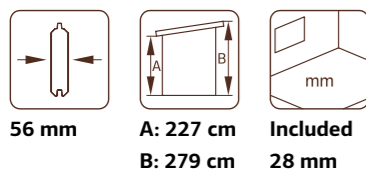

OPTIONAL

Roofing felt (underlayer): 4 rolls, SBS roofing material: 4 rolls, roofing nails, EPDM, rain gutters, additional door and window. See Optional Products p. 268-285 for details.

Glue laminated wall panels.
Strong purlins from laminated wood.