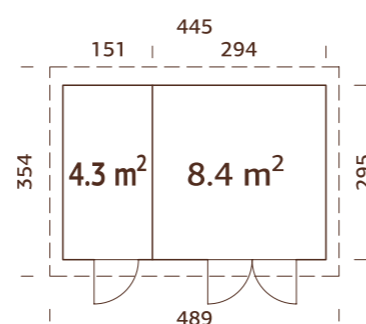

TREATMENT OPTIONS

101544 brown dip	101546 grey dip	101545 clear white dip
28 mm	A: 199 cm B: 214 cm	NB! Floor is an optional extra! 19 mm

MODEL SPECIFICATIONS

Log measurements: 320x320 cm
Volume: 17,8 m³
Door/window type: Garden
Door glass: Toughened glass, 4 mm

Door opening measurements: 151x175 cm
Door sill: low, covered with stainless steel

Roof boards: 19 mm
Roof area: 10,8 m²
Roof gradient: 2,2°
Gross ground area: 9,0 m²

OPTIONAL

Floor, roofing felt (underlayer): 3 rolls, SBS roofing material: 3 rolls, roofing nails, EPDM, rain gutters, additional door. See Optional Products p. 268-285 for details.

MODEL SPECIFICATIONS

Wall measurements: 445x295 cm
Volume: 27,2 m³
Door/window type: Garden
Door/window glass: Real glass, 4 mm

Door opening measurements: 73x180 cm, 140x180 cm
Door sill: low, covered with stainless steel
Roof boards: 16 mm

Roof area: 17,3 m²
Roof gradient: 1,0°
Gross ground area: 13,1 m²

OPTIONAL

Floor, roofing felt (underlayer): 3 rolls, SBS roofing material: 3 rolls, roofing nails, EPDM, rain gutters, canopy roof, additional door and window. See Optional Products p. 268-285 for details.

Modern corner connection.
Matt door glass.

28 mm	A: 197 cm B: 221 cm	NB! Floor is an optional extra! 19 mm