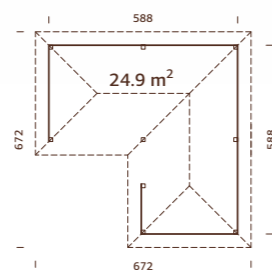

Can be built in reverse!

OPTIONAL

Floor (outdoor/as terrace), floor (indoor), roofing felt (underlayer): 11 rolls, shingles: 18 packs, roofing nails, additional door and window. See Optional Products p. 180-181 for details.

PALMAKO CONNECT BIANCA SET 3 24,9 m²

ARTICLE NUMBER: 110254

NEW!

Item	Pcs
L-type roof (109381)	1
Apex (109410)	1
Full wall (109375)	4
Sliding door (110083)	2
Half-wall corner (109805)	1
Double window (109548)	1

MODEL SPECIFICATIONS
See page 175.

TREATMENT OPTIONS

- **110256**
  brown dip
- **110257**
  grey dip
- **110255**
  clear white dip

- **28 mm**
- **A: 210 cm**
  B: 323 cm
- **NB! Floor is an optional extra! 28 mm**