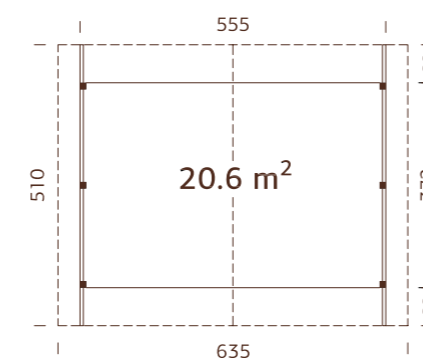

PALMAKO CARPORT ROBERT 20,6 m²

ARTICLE NUMBER: 101029