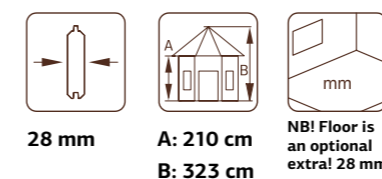

TREATMENT OPTIONS

OPTIONAL

Floor (outdoor/as terrace), floor (indoor), roofing felt (underlayer): 14 rolls, shingles: 25 packs, roofing nails, additional door and window. See Optional Products p. 180-181 for details.