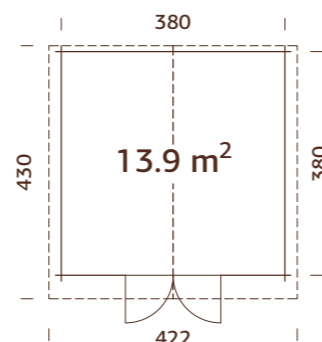

PALMAKO CABIN LOTTA 13,9 m²

ARTICLE NUMBER: 101694

under 2,5m

MODEL SPECIFICATIONS

Log measurements:

400x400 cm

Volume: 29,8 m³

Door/window type:

Garden

Door/window glass:

Real glass, 4 mm

Door opening

measurements: 151x175 cm

Door sill: wooden

Roof boards: 16 mm

Roof area: 19,1 m²

Roof gradient: 18,6°

Gross ground area: 14,4 m²

TREATMENT OPTIONS

101695
brown dip

101697
grey dip

101696
clear white dip

34 mm

A: 182 cm
B: 245 cm

NB! Floor is an optional extra! 19 mm

OPTIONAL

Floor, roofing felt (underlayer): 3 rolls, SBS roofing material: 3 rolls, shingles: 8 packs, roofing nails, rain gutters, canopy roof, additional door. See Optional Products p. 268-285 for details.