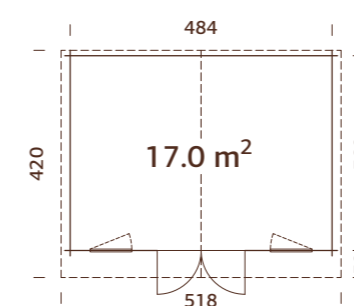

PALMAKO CABIN KLARA 17,0 m²

ARTICLE NUMBER: 102130

under 2,5m

TREATMENT OPTIONS

102131
brown dip

102133
grey dip

102132
clear white dip

28 mm

A: 182 cm
B: 245 cm

NB! Floor is an optional extra! 19 mm

MODEL SPECIFICATIONS

Log measurements:

504x380 cm

Volume: 36,3 m³

Door/window type: Garden

Door/window glass:

Real glass, 4 mm

Window opening

measurements: 66x89 cm

Door opening

measurements: 139x175 cm

Door sill: low, covered with

stainless steel

Roof boards: 16 mm

Roof area: 22,4 m²

Roof gradient: 14,6°

Gross ground area: 17,4 m²

OPTIONAL

Floor, roofing felt (underlayer): 4 rolls, SBS roofing material: 4 rolls, shingles: 10 packs, roofing nails, rain gutters, canopy roof, additional door and window. See Optional Products p. 268-285 for details.