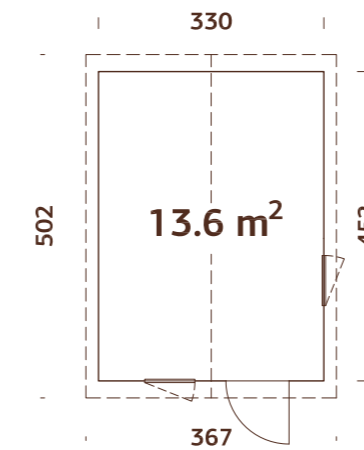

PALMAKO NORDIC HOUSE LY 13,6 m²

ARTICLE NUMBER: 101147