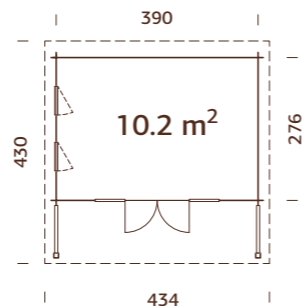

PALMAKO CABIN CAROLINE 10,2 m²

ARTICLE NUMBER: 109503