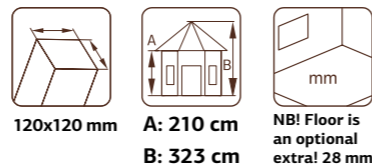

PALMAKO CONNECT BIANCA SET 10 16,6 m²

NEW!

ARTICLE NUMBER: 110228

Can be built in reverse!

Item	Pcs
Square roof (109392)	1
Extra roof (109374)	1
Full wall (109375)	6
Single window (103311)	1
Double door (106799)	1

MODEL SPECIFICATIONS See page 169.

OPTIONAL

Floor (outdoor/as terrace), floor (indoor), roofing felt (underlayer): 9 rolls, shingles: 15 packs, roofing nails, rain gutters, additional door and window. See Optional Products p. 180-181 for details.

PALMAKO CONNECT BIANCA SET 11 16,6 m²

NEW!

ARTICLE NUMBER: 110232

Can be built in reverse!

Item	Pcs
Square roof (109392)	1
Extra roof (109374)	1
Apex (109410)	1
Full wall (109375)	6
Single door (107035)	1

MODEL SPECIFICATIONS See page 169.

OPTIONAL

Floor (outdoor/as terrace), floor (outdoor/as terrace), floor (indoor), roofing felt (underlayer): 9 rolls, shingles: 15 packs, roofing nails, rain gutters, additional door and window. See Optional Products p. 180-181 for details.

PALMAKO CONNECT BIANCA SET 12 16,6 m²

NEW!

ARTICLE NUMBER: 110236

Can be built in reverse!

Item	Pcs
Square roof (109392)	1
Extra roof (109374)	1
Full wall (109375)	5
Sectional door (110078)	1
Single window (100038)	1
Single door (107035)	1

MODEL SPECIFICATIONS See page 169.

OPTIONAL

Floor (outdoor/as terrace), floor (indoor), roofing felt (underlayer): 9 rolls, shingles: 15 packs, roofing nails, rain gutters, additional door and window. See Optional Products p. 180-181 for details.

PALMAKO CONNECT BIANCA 24,9 m²

NEW!

ARTICLE NUMBER: 109381

Strong posts from laminated wood.

TREATMENT OPTIONS

MODEL SPECIFICATIONS

Measurements: 588x588 cm
Volume: 66,0 m³
Gross ground area: 26,3 m²

Roof boards: 19 mm
Roof area: 48,0 m²
Roof gradient: 30,0°

OPTIONAL