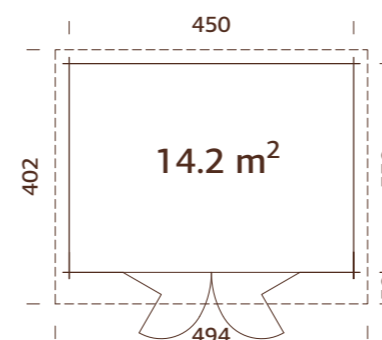

PALMAKO CABIN LEA 14,2 m²

ARTICLE NUMBER: 101728

under 2,5m

Bifold doors.
Double glazed.

TREATMENT OPTIONS

101729 brown dip	101731 grey dip	101730 clear white dip
44 mm	A: 211 cm B: 244 cm	Included 19 mm

MODEL SPECIFICATIONS

Log measurements:

470x350 cm

Volume: 31,6 m³

Door/window type: Garden+

Door/window glass: Double

toughened glass, 4-6-4 mm

Bi-fold door opening

measurements: 263x184 cm

Door sill: low, covered with

stainless steel

Roof boards: 19 mm

Roof area: 19,2 m²

Roof gradient: 4,0°

Gross ground area: 14,9 m²

OPTIONAL

Roofing felt (underlayer): 3 rolls, SBS roofing material: 3 rolls, roofing nails, EPDM, rain gutters, extension, canopy roof, additional door. See Optional Products p. 268-285 for details.