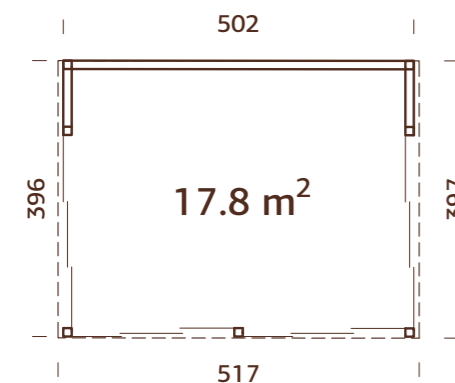

18+70 mm	A: 225 cm B: 282 cm	

PALMAKO PAVILION NOVA 17,8 m²

ARTICLE NUMBER: 108601

MODEL SPECIFICATIONS
Wall measurements: 502x396 cm
Volume: 41,3 m³
Door: Sliding door set
Door glass: Toughened glass, 5 mm
Fixed window measurements: 101x50 cm
Window glass: Double toughened glass, 4-9-4 mm
Roof: Polycarbonate
Roof area: 20,5 m²
Roof gradient: 9,2°
Gross ground area: 19,9 m²