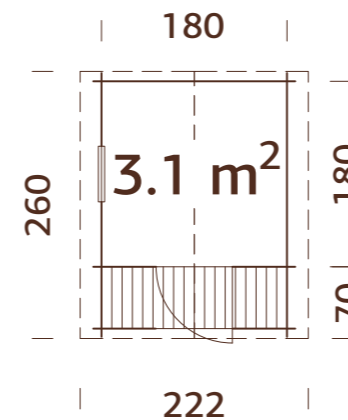

PALMAKO KIDS STINA 3,1 m²

ARTICLE NUMBER: 101766

MODEL SPECIFICATIONS

Log measurements:

196x196(256) cm

Volume: 5,2 m³

Door/window glass:

Acrylglass

Fixed window measurements:

47x47 cm

Door opening measurements:

64x131 cm

Roof boards: 16 mm

Roof area: 6,2 m²

Roof gradient: 23,5°

Gross ground area: 3,2 m²

19 mm

A: 149 cm

Included 16 mm

OPTIONAL

Roofing felt (underlayer): 1 roll, SBS roofing material: 1 roll, shingles: 3 packs, roofing nails.

See Optional Products p. 268-285 for details.

Safety Regular Production Surveillance

www.tuv.com ID 0000081777