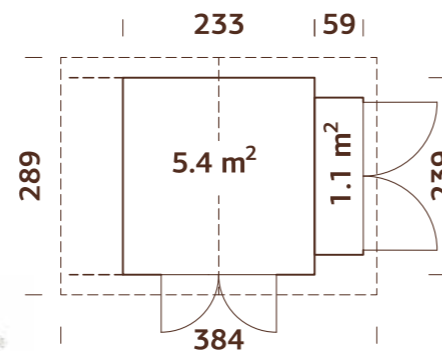

Ready-made wall elements.

MODEL SPECIFICATIONS

Wall measurements: 233x239 cm
Volume: 13,5 m³
Door/window glass: Acrylglas

Door opening measurements: 135x183, 181x152 cm

Roof boards: 16 mm
Roof area: 11,2 m²
Roof gradient: 21,0°
Gross ground area: 7,0 m²

TREATMENT OPTIONS

107216 brown dip	107217 grey dip	107219 clear white dip
16+32 mm	A: 188 cm B: 240 cm	Included 16 mm

OPTIONAL

Roofing felt (underlayer): 2 rolls, SBS roofing material: 2 rolls, shingles: 5 packs, roofing nails. See Optional Products p. 268-285 for details.