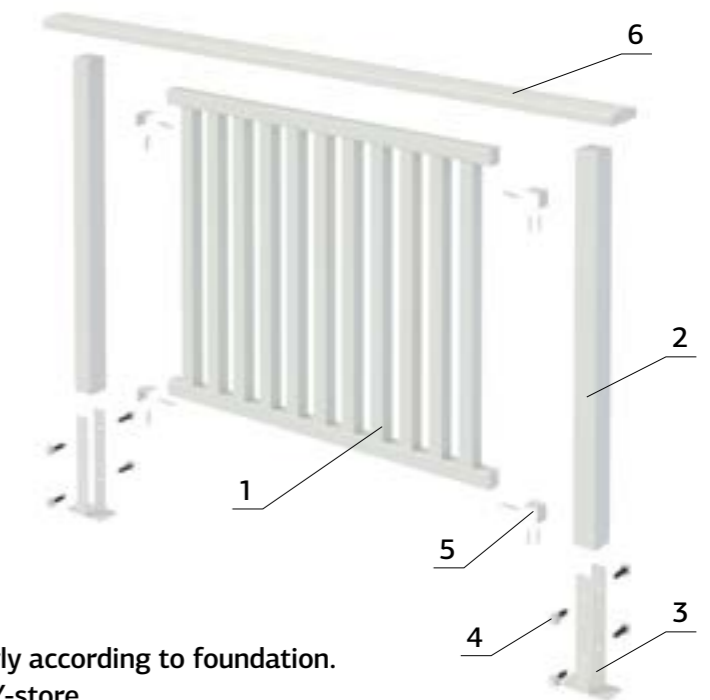

ASSEMBLING A TERRACE FENCE

1. Terrace fence
2. Post
3. Post leg
4. Screws
5. L-type fastening brackets
6. Handrail

Fixings to the ground should be done properly according to foundation.
Please get appropriate fixing items from DIY-store.