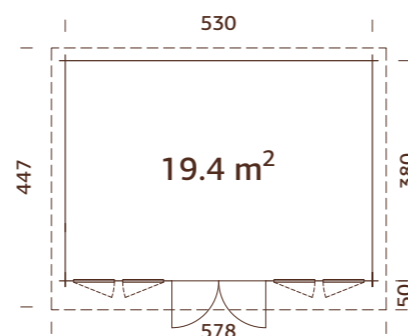

PALMAKO CABIN LISA 19,4 m²

ARTICLE NUMBER: 101749

under 2,5m

Double glazed.
Includes door and window bars.

MODEL SPECIFICATIONS

Log measurements:

550x400 cm

Volume: 41,9 m³

Door/window type: Garden+

Window glass:

Double glass, 3-6-3 mm

Door glass:

Double toughened glass, 4-6-4 mm

Window opening

measurements: 60x111 cm

Door opening

measurements: 151x175 cm

Door sill:

low, covered with stainless steel

Roof boards: 19 mm

Roof area: 25,4 m²

Roof gradient: 5,2°

Gross ground area: 20,1 m²

TREATMENT OPTIONS

101750 brown dip	101752 grey dip	101751 clear white dip
44 mm	A: 200 cm B: 234 cm	Included 19 mm

OPTIONAL

Roofing felt (underlayer): 6 rolls, SBS roofing material: 6 rolls, roofing nails, EPDM, rain gutters, extension, canopy roof, additional door and window. See Optional Products p. 268-285 for details.