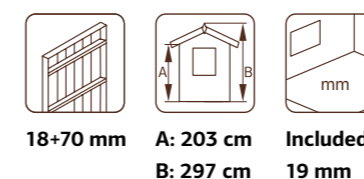

ARTICLE NUMBER: 101163

Door and window elements are interchangeable. Double glazed. Ready-made wall elements with wind protection plastic! Trendy look! Fine-sawn cladding.

MODEL SPECIFICATIONS

Wall measurements: 330x452 cm	Window opening measurements: 57x86 cm	Roof boards: 19 mm
Volume: 35,2 m ³	Door opening measurements: 78x191 cm	Roof area: 19,5 m ²
Door/window type: Summer	Door sill: hard wood	Roof gradient: 20,0°
Door/window glass: Double glass, 3-9-3 mm		Gross ground area: 14,9 m ²