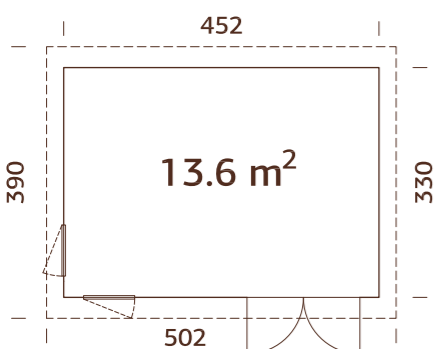

PALMAKO NORDIC HOUSE SIMONE 13,6 m²

ARTICLE NUMBER: 109000

Door and window elements are interchangeable. Double glazed. Ready-made wall elements with wind protection plastic! Trendy look! Fine-sawn cladding.

18+70 mm **A: 203 cm** **Included**
B: 294 cm **19 mm**

MODEL SPECIFICATIONS

Wall measurements: 452x330 cm

Volume: 33,7 m³

Door/window type: Summer

Door/window glass: Double glass, 3-9-3 mm

Window opening measurements: 54x162 cm

54x162 cm

Door opening measurements: 151x180 cm

151x180 cm

Door sill: low, covered with stainless steel

Roof boards: 19 mm

Roof area: 19,7 m²

Roof gradient: 9,0°

Gross ground area: 14,9 m²

OPTIONAL

Roofing felt (underlayer): 5 rolls, SBS roofing material: 5 rolls, roofing nails, rain gutters, additional door and window. See Optional Products p. 268-285 for details.