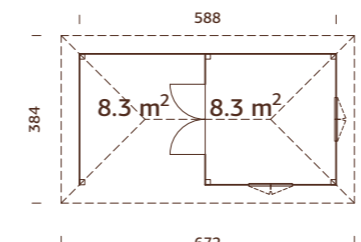

PALMAKO CONNECT BIANCA SET 9 16,6 m²

ARTICLE NUMBER: 110224

NEW!

TREATMENT OPTIONS

110226 brown dip	110227 grey dip	110225 clear white dip
28 mm	A: 210 cm B: 323 cm	NB! Floor is an optional extra! 28 mm

Item	Pcs
Square roof (109392)	1
Extra roof (109374)	1
Apex (109410)	1
Full wall (109375)	6
Double window (109548)	2
Double door (103530)	1