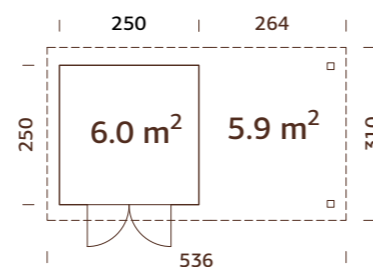

PALMAKO CABIN LARA 6,0+5,9 m²

ARTICLE NUMBER: 101587

under 2,5m

MODEL SPECIFICATIONS

Wall measurements:

487x250 cm

Volume: 12,8+12,4 m³

Door/window type: Garden

Door/window glass: Real glass, 4 mm

Door opening measurements:

140x180 cm

Door sill: low, covered with stainless steel

Roof boards: 16 mm

Roof area: 15,2 m²

Roof gradient: 1,0°

Gross ground area: 12,2 m²

Can be built in reverse!
Modern corner connection.
Matt door glass.

28 mm

A: 197 cm
B: 221 cm

NB! Floor is an optional extra! 19 mm

OPTIONAL

Floor, roofing felt (underlayer): 5 rolls, SBS roofing material: 5 rolls, roofing nails, EPDM, rain gutters, canopy roof, additional door and window. See Optional Products p. 268-285 for details.