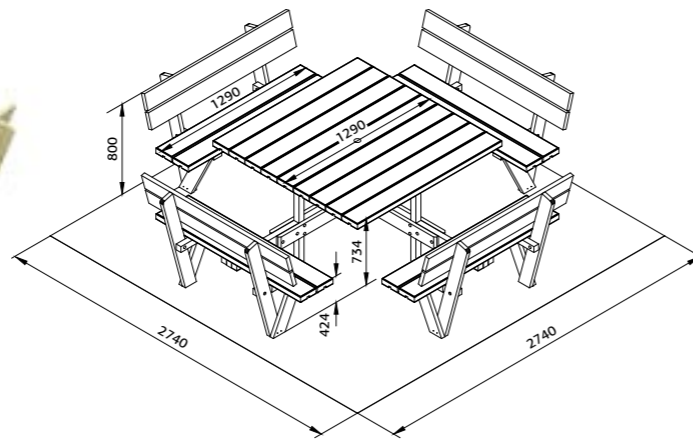

44 mm

TREATMENT

100802
green pressure-treated

MODEL SPECIFICATIONS

Measurements: 299x161 cm
Height: 72 cm

PALMAKO TABLE WITH BENCHES ARTHUR

ARTICLE NUMBER: 100797

44 mm