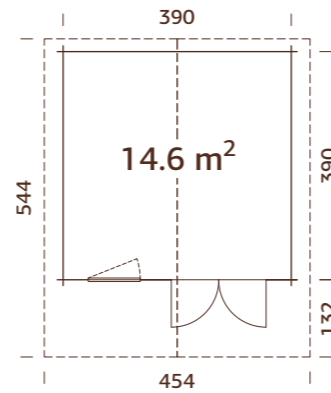

PALMAKO CABIN BRITTA 14,6 m²

ARTICLE NUMBER: 102072

MODEL SPECIFICATIONS

Log measurements:

410x410 cm

Volume: 33,7 m³

Door/window type: Garden

Door/window glass: Real glass, 4 mm

Window opening

measurements: 78x89 cm

Door opening

measurements: 151x186 cm

Door sill: low, covered with stainless steel

Roof boards: 19 mm

Roof area: 25,2 m²

Roof gradient: 15,0°

Gross ground area: 15,2 m²

TREATMENT OPTIONS

102073
brown dip

102075
grey dip

102074
clear white dip

40 mm

A: 205 cm
B: 257 cm

NB! Floor is an optional extra! 19 mm

OPTIONAL

Floor, roofing felt (underlayer): 7 rolls, SBS roofing material: 7 rolls, shingles: 10 packs, roofing nails, rain gutters, extension, canopy roof, additional door and window. See Optional Products p. 268-285 for details.