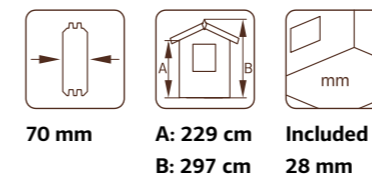

Double glazed.

Terrace boards are treated.