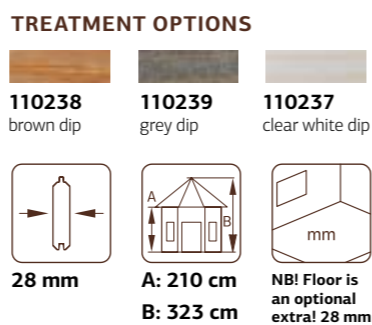

OPTIONAL

Floor (outdoor/as terrace), floor (indoor), roofing felt (underlayer): 9 rolls, shingles: 15 packs, roofing nails, rain gutters, additional door and window. See Optional Products p. 180-181 for details.