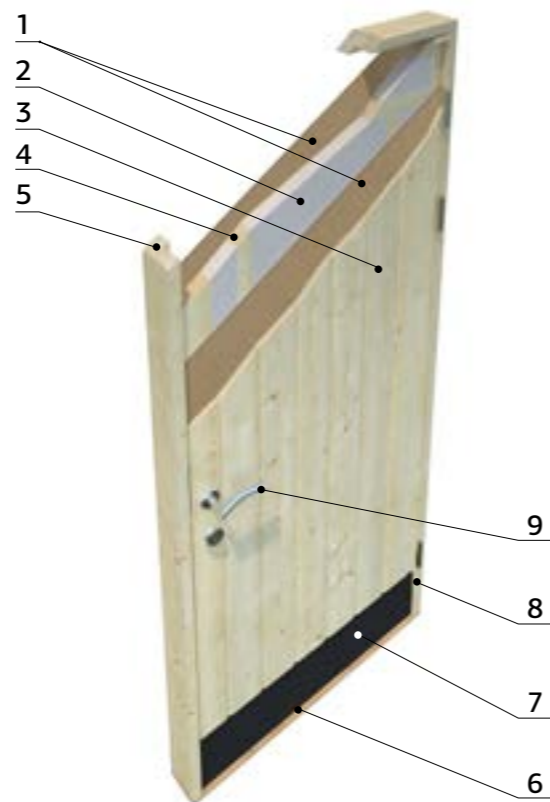

These models also have 32 mm EPS (expanded polystyrene) insulated doors, which make them especially rain and wind resistant. Please study the drawing.

1. HDF 3mm
2. EPS 50 32mm insulation
3. Wooden cladding 12x114mm
4. Wooden skeleton 32x40mm
5. Wooden laminated frame 44x90mm
6. Hardwood 28x78mm threshold
7. Metal kick plate 0,5mm covered with black pural matt coating
8. Hinge 115x84x3mm (3x)
9. 2018 lock and lock box