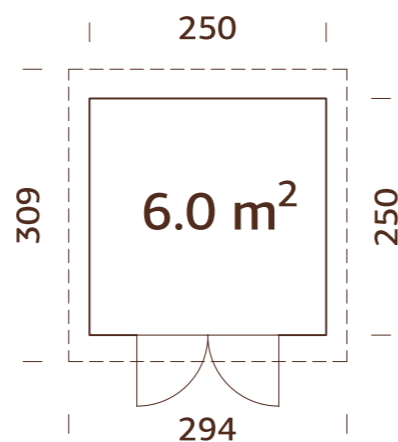

ARTICLE NUMBER: 101430

under 2,5m

MODEL SPECIFICATIONS

Wall measurements:

250x250 cm

Volume: 12,8 m³

Door/window type: Garden

Door/window glass: Real glass, 4 mm