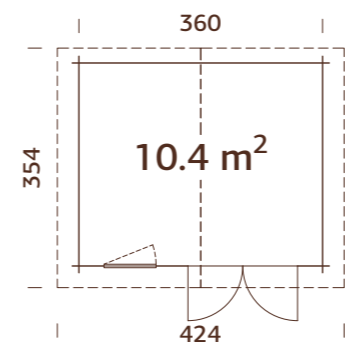

PALMAKO CABIN KLARA 10,4 m²

ARTICLE NUMBER: 101990

under 2,5m

TREATMENT OPTIONS

101991
brown dip

101993
grey dip

101992
clear white dip

28 mm

A: 194 cm
B: 247 cm

NB! Floor is an optional extra! 19 mm

MODEL SPECIFICATIONS

Log measurements:

380x320 cm

Volume: 22,9 m³

Door/window type: Garden

Door/window glass:

Real glass, 4 mm

Window opening

measurements: 66x89 cm

Door opening

measurements: 139x175 cm

Door sill: low,

covered with stainless steel

Roof boards: 16 mm

Roof area: 15,4 m²

Roof gradient: 16,1°

Gross ground area: 10,8 m²

OPTIONAL

Floor, roofing felt (underlayer): 3 rolls, SBS roofing material: 3 rolls, shingles: 6 packs, roofing nails, rain gutters, extension, canopy roof, additional door and window. See Optional Products p. 268-285 for details.