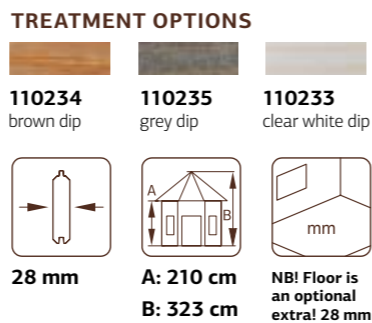

PALMAKO CONNECT BIANCA SET 10 16,6 m²

NEW!

ARTICLE NUMBER: 110228

Can be built in reverse!

Item	Pcs
Square roof (109392)	1
Extra roof (109374)	1
Full wall (109375)	6
Single window (103311)	1
Double door (106799)	1

MODEL SPECIFICATIONS See page 169.

OPTIONAL

Floor (outdoor/as terrace), floor (indoor), roofing felt (underlayer): 9 rolls, shingles: 15 packs, roofing nails, rain gutters, additional door and window. See Optional Products p. 180-181 for details.

PALMAKO CONNECT BIANCA SET 11 16,6 m²

NEW!

ARTICLE NUMBER: 110232

Can be built in reverse!

Item	Pcs
Square roof (109392)	1
Extra roof (109374)	1
Apex (109410)	1
Full wall (109375)	6
Single door (107035)	1

MODEL SPECIFICATIONS See page 169.

OPTIONAL

Floor (outdoor/as terrace), floor (outdoor/as terrace), floor (indoor), roofing felt (underlayer): 9 rolls, shingles: 15 packs, roofing nails, rain gutters, additional door and window. See Optional Products p. 180-181 for details.

PALMAKO CONNECT BIANCA SET 12 16,6 m²

NEW!

ARTICLE NUMBER: 110236

Can be built in reverse!

Item	Pcs
Square roof (109392)	1
Extra roof (109374)	1
Full wall (109375)	5
Sectional door (110078)	1
Single window (100038)	1
Single door (107035)	1

MODEL SPECIFICATIONS See page 169.

OPTIONAL

Floor (outdoor/as terrace), floor (indoor), roofing felt (underlayer): 9 rolls, shingles: 15 packs, roofing nails, rain gutters, additional door and window. See Optional Products p. 180-181 for details.

PALMAKO CONNECT BIANCA 24,9 m²

NEW!

ARTICLE NUMBER: 109381

Strong posts from laminated wood.

TREATMENT OPTIONS

MODEL SPECIFICATIONS

Measurements: 588x588 cm
Volume: 66,0 m³
Gross ground area: 26,3 m²

Roof boards: 19 mm
Roof area: 48,0 m²
Roof gradient: 30,0°

OPTIONAL