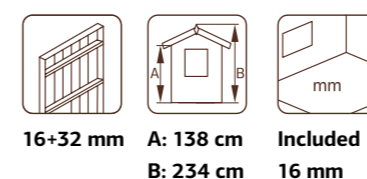

MODEL SPECIFICATIONS

Wall measurements:
286x193 cm
Volume: 10,2 m³
Door/window glass:
Acrylglass

Fixed window measurements: 38x54 cm
Door opening measurements: 58x112 cm
Roof boards: 16 mm
Roof area: 10,0 m²

Roof gradient: 40,0°
Gross ground area: 5,5 m²
Ground floor: 5,4 m²
First floor: 1,5 m²

Ready-made wall elements.