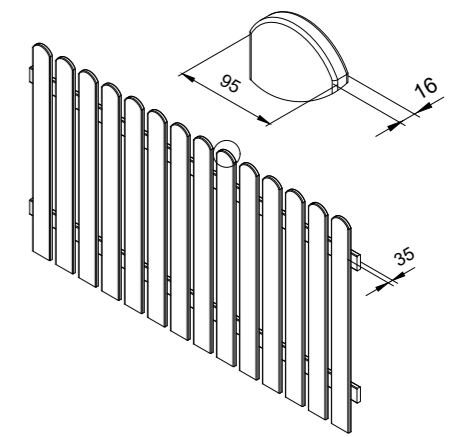

PALMAKO FENCE ELEMENT KELDA 10

ARTICLE NUMBER: 100543

MODEL SPECIFICATIONS

Element measurements,
width x height: 1800x1000 mm
Depth: 35 mm
Palisade profile: 16x95 mm