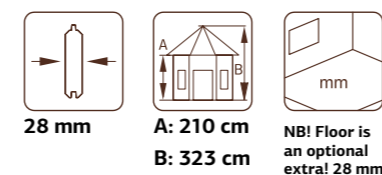

Item	Pcs
L-type roof (109381)	1
Full wall (109375)	7
Sectional door (110078)	1
Single window (103311)	1
Double door (106799)	1

MODEL SPECIFICATIONS See page 175.**PALMAKO CONNECT BIANCA SET 7** 24,9 m²