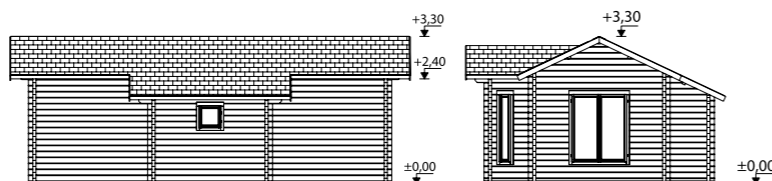

OPTIONAL

Roofing felt (underlayer): 7 rolls, SBS roofing material: 7 rolls, shingles: 18 packs, roofing nails, additional door and window. See Optional Products p. 268-285 for details.