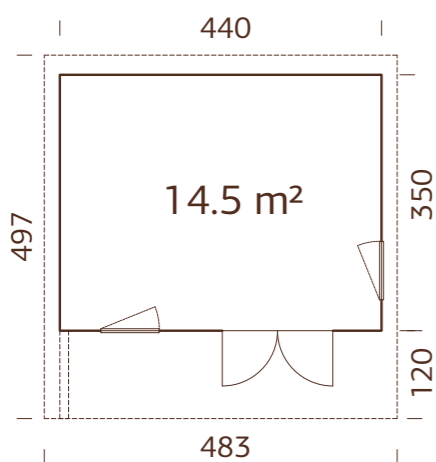

PALMAKO MODERN LOOK HOUSE GRACE 14,5m²

ARTICLE NUMBER: 108922