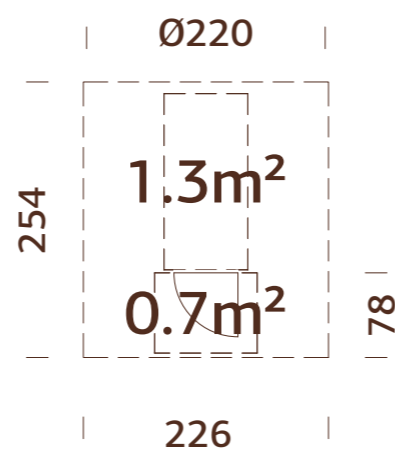

ARTICLE NUMBER: 110071

under 2,5m

NEW!

MODEL SPECIFICATIONS

Diameter: 220 cm
Length: 250 cm
Width: 220 cm
Vertical walls: 28 mm
Steam room measurements: 211x162 cm
Volume: 9,6 m³
Door/window type: Summer

Steam room door glass: Toughened, 8 mm
Door opening measurements: 50x161 cm
Roof area: 8,6 m²
Roof overhang: 78 cm
Capacity: 4 people
Inside measures of heater safety railing: 634x457 mm