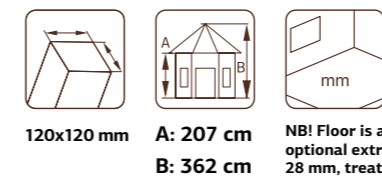

OPTIONAL

Floor, shingles: 17 packs, roofing nails.
See Optional Products p. 268-285 for details.