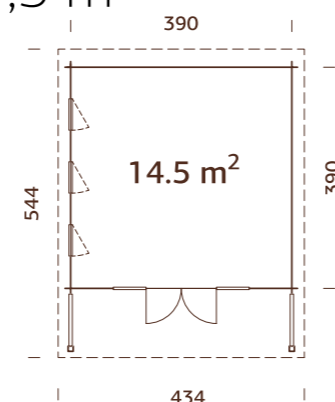

PALMAKO CABIN CAROLINE 14,5 m²

ARTICLE NUMBER: 108981

Double glazed.

MODEL SPECIFICATIONS

410x410 cm
Volume: 32,5 m³
Door/window type: Garden+
Window glass: Double toughened glass, 4-9-4 mm

Door glass: Double toughened glass, 4-6-4 mm
Window opening measurements: 44x157 cm
Door opening measurements: 120x183 cm

Door sill: low, covered with stainless steel
Roof boards: 19 mm
Roof area: 23,2 m²
Roof gradient: 2,4°
Gross ground area: 15,2 m²

TREATMENT OPTIONS

108983 brown dip	108984 grey dip	108982 clear white dip
44 mm	A: 228 cm B: 257 cm	Included 19 mm

OPTIONAL

Roofing felt (underlayer): 4 rolls, SBS roofing material: 4 rolls, roofing nails, EPDM, rain gutters, additional door and window. See Optional Products p. 268-285 for details.