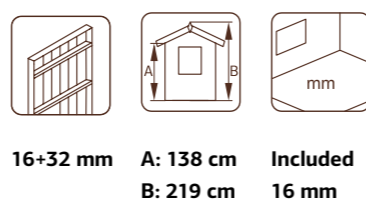

MODEL SPECIFICATIONS

Wall measurements:
233x157 cm
Volume: 6,4 m³
Door/window glass:
Acrylglass

Fixed window measurements: 56x56 cm
Door opening measurements: 55x131 cm

Roof boards: 16 mm
Roof area: 8,6 m²
Roof gradient: 40,0°
Gross ground area: 3,7 m²

Ready-made wall elements.