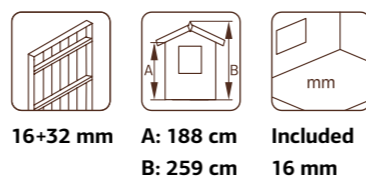

MODEL SPECIFICATIONS

Wall measurements: 348x354 cm	Door/window glass: Real glass, 4 mm	Roof boards: 16 mm
Volume: 26,7 m³	Door opening measurements: 117x191 cm	Roof area: 16,7 m²
Door/window type: Summer		Roof gradient: 21,0°
		Gross ground area: 12,3 m²

Ready-made wall elements.

OPTIONAL

Roofing felt (underlayer): 3 rolls, SBS roofing material: 3 rolls, shingles: 7 packs, roofing nails, rain gutters, additional door. See Optional Products p. 268-285 for details.