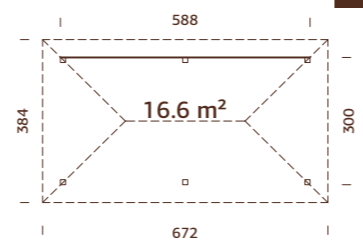

TREATMENT OPTIONS

110194 brown dip	110195 grey dip	110193 clear white dip
28 mm	A: 210 cm B: 323 cm	NB! Floor is an optional extra! 28 mm

OPTIONAL

Floor (outdoor/as terrace), floor (indoor), roofing felt (underlayer): 9 rolls, shingles: 15 packs, roofing nails, rain gutters, additional door and window. See Optional Products p. 180-181 for details.