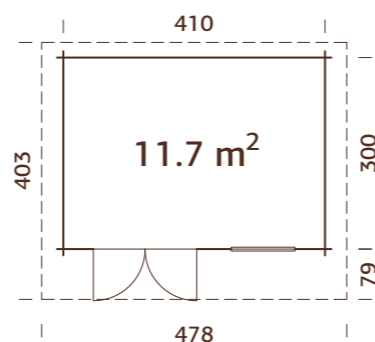

PALMAKO CABIN HEIDI 11,7 m²

ARTICLE NUMBER: 106355

under 2,5m

Double glazed.

TREATMENT OPTIONS

107283 brown dip	107284 grey dip	107286 clear white dip
44 mm	A: 222 cm B: 244 cm	Included 19 mm

MODEL SPECIFICATIONS

Log measurements:

430x320 cm
Volume: 26,7 m³
Door/window type: Summer
Door/window glass: Double toughened glass, 4-9-4 mm

Fixed window, measurements:

90x168 cm
Door opening measurements: 151x183 cm
Door sill: low, covered with stainless steel

Roof boards: 19 mm

Roof area: 18,6 m²
Roof gradient: 2,2°
Gross ground area: 12,3 m²

OPTIONAL

Roofing felt (underlayer): 3 rolls, SBS roofing material: 3 rolls, roofing nails, EPDM, rain gutters, additional door and window. See Optional Products p. 268-285 for details.