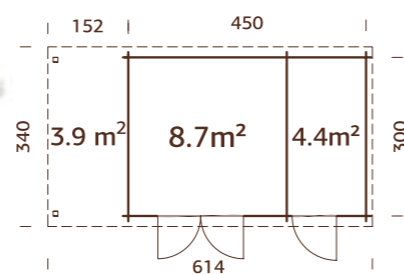

PALMAKO CABIN ELLA 13,1+3,9 m²

ARTICLE NUMBER: 108222

under 2,5m

Can be built in reverse!

MODEL SPECIFICATIONS

Log measurements:

610x320 cm
Volume: 26,8+8,0 m³
Door/window type: Garden
Door glass: Toughened glass, 4 mm

Door opening measurements:

73x175, 151x175 cm
Door sill: low, covered with stainless steel

Roof boards:

19 mm
Roof area: 20,9 m²
Roof gradient: 2,2°
Gross ground area: 17,8 m²

TREATMENT OPTIONS

108223 brown dip	108224 grey dip	108225 clear white dip
28 mm	A: 199 cm B: 214 cm	NB! Floor is an optional extra! 19 mm

OPTIONAL

Floor, roofing felt (underlayer): 5 rolls, SBS roofing material: 5 rolls, roofing nails, EPDM, rain gutters, additional door. See Optional Products p. 268-285 for details.