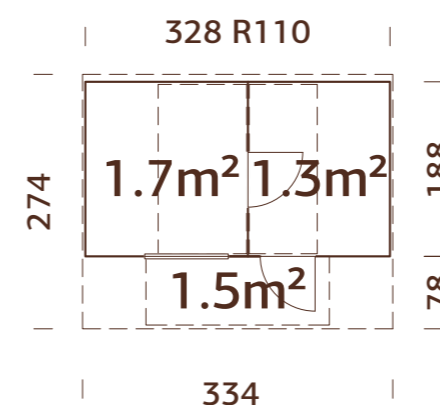

ARTICLE NUMBER: 110071

under 2,5m

NEW!

MODEL SPECIFICATIONS

Diameter: 220 cm
Length: 250 cm
Width: 220 cm
Vertical walls: 28 mm
Steam room measurements: 211x162 cm
Volume: 9,6 m³
Door/window type: Summer

Steam room door glass: Toughened, 8 mm
Door opening measurements: 50x161 cm
Roof area: 8,6 m²
Roof overhang: 78 cm
Capacity: 4 people
Inside measures of heater safety railing: 634x457 mm