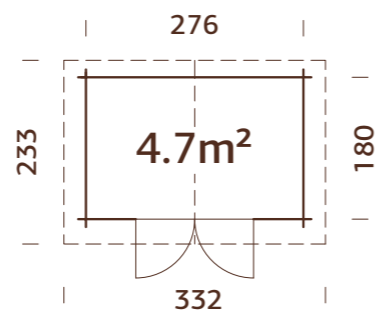

PALMAKO CABIN VALENTINE 4,7 m²

ARTICLE NUMBER: 109452

MODEL SPECIFICATIONS

Log measurements:

296x200 cm

Volume: 10,1 m³

Door/window type: Garden

Door/window glass:

Real glass, 4 mm

Door opening

measurements: 139x175 cm

Door sill: low,

covered with stainless steel

Roof boards: 16 mm

Roof area: 7.9 m²

Roof gradient: 16,2°

Gross ground area: 5.0 m²

TREATMENT

109452
brown pressure-treated

28 mm

A: 194 cm
B: 236 cm

NB! Floor is an optional extra! 19 mm

OPTIONAL

Floor, roofing felt (underlayer): 2 rolls, SBS roofing material: 2 rolls, shingles 4 packs, roofing nails, rain gutters, canopy roof, additional door and window. See Optional Products p. 268-285 for details.