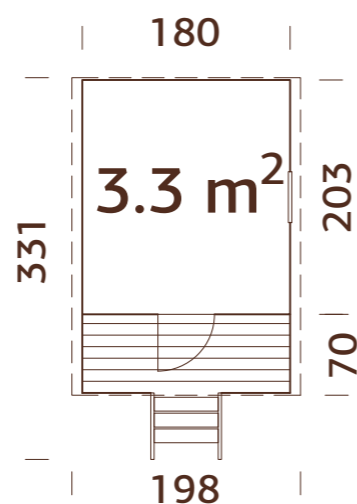

PALMAKO KIDS HUCK 3,3 m²

ARTICLE NUMBER: 101105

Ready-made wall elements.

16+28 mm A: 133 cm B: 225 cm **Included 16 mm**

MODEL SPECIFICATIONS

Wall measurements: 180x203(271) cm
Volume: 5.2 m³
Door/window glass: Acrylglas

Fixed window measurements: 37x43 cm
Door opening measurements: 51x124 cm

Roof boards: 16 mm
Roof area: 5,6 m²
Gross ground area: 3,7 m²

OPTIONAL

Anchors x6, roofing felt (underlayer): 1 roll, SBS roofing material: 1 roll, roofing nails. See Optional Products p. 268-285 for details.