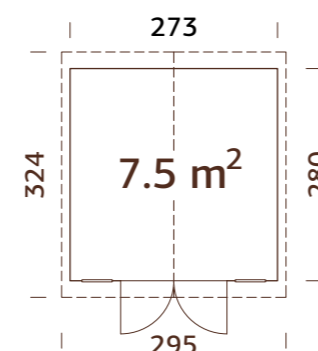

ARTICLE NUMBER: 101198

under 2,5m

Ready-made wall elements.

MODEL SPECIFICATIONS

Wall measurements:

273x280 cm

Volume: 15,5 m³

Door/window glass: