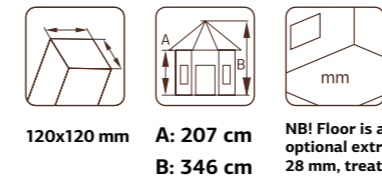

OPTIONAL

Floor, shingles: 14 packs, roofing nails.
See Optional Products p. 268-285 for details.