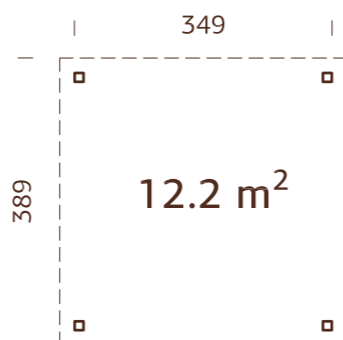

PALMAKO PAVILION LUCY 12,2 m²

ARTICLE NUMBER: 103980