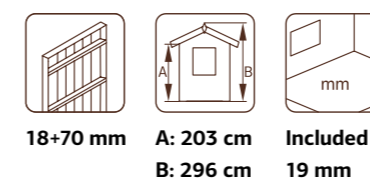

Ready-made wall elements with wind protection plastic!
Trendy look! Fine-sawn cladding.

MODEL SPECIFICATIONS

Wall measurements: 330x452 cm	Door opening measurements: 138x181 cm	Roof area: 19,5 m²
Volume: 35,2 m³	Door sill: hard wood	Roof gradient: 20,0°
Door/window type: Summer	Roof boards: 19 mm	Gross ground area: 14,9 m²

OPTIONAL

Roofing felt (underlayer): 5 rolls, SBS roofing material: 5 rolls, shingles: 8 packs, roofing nails, rain gutters, additional door. See Optional Products p.268-285 for details.