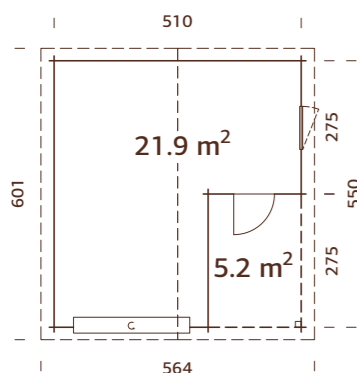

MODEL SPECIFICATIONS

Log measurements: 530x570 cm
Volume: 60,0 m³
Door/window type: Garden+
Door/window glass: Double glass, 3-6-3 mm
Window opening measurements: 78x89 cm
Door opening measurements: 73x175 cm

Wooden gate opening measurements: 225x194 cm
Art. No. Wooden gate: 103555
Roof boards: 19 mm
Roof area: 35,4 m²
Roof gradient: 18,7°
Gross ground area: 28,1 m²

OPTIONAL

Roofing felt (underlayer): 7 rolls, SBS roofing material: 7 rolls, shingles: 14 packs, roofing nails, rain gutters, extension, canopy roof, additional door and window, engine set for garage sectional door.

See Optional Products p. 268-285 for details.

Double glazed.
Strong purlins from laminated wood.
Can be built in reverse!