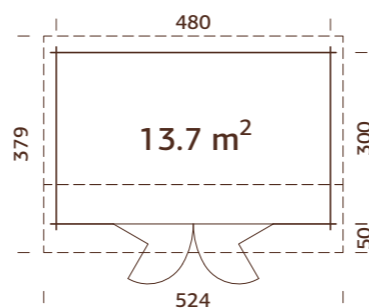

PALMAKO CABIN INES 13,7 m²

ARTICLE NUMBER: 101732

under 2,5m

Bifold doors.
Double glazed.
Strong purlins from laminated wood.

MODEL SPECIFICATIONS

Log measurements:

500x320 cm

Volume: 31,6 m³

Door/window type: Garden+

Door/window glass: Double toughened glass, 4-6-4 mm

Bi-fold door opening measurements:

263x184 cm

Door sill: low, covered with stainless steel

Roof boards: 19 mm

Roof area: 19,7 m²

Roof gradient: 8,0°; 8,0°

Gross ground area: 14,4 m²

TREATMENT OPTIONS

101733 brown dip
101735 grey dip
101734 clear white dip

44 mm
A: 211 cm
B: 249 cm
Included
19 mm

OPTIONAL

Roofing felt (underlayer): 5 rolls, SBS roofing material: 5 rolls, roofing nails, rain gutters, extension, additional door. See Optional Products p. 268-285 for details.