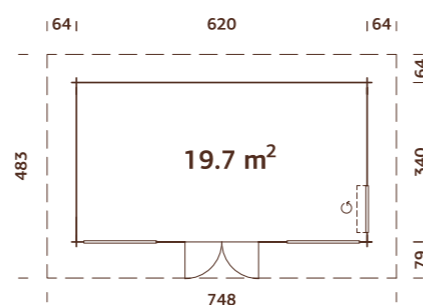

PALMAKO CABIN HEIDI 19,7 m²

ARTICLE NUMBER: 106370

Double glazed.

		
70 mm	A: 236 cm B: 314 cm	Included 19 mm

MODEL SPECIFICATIONS

Log measurements:

640x360 cm
Volume: 49,5 m³
Door/window type: Summer
Door/window glass: Double toughened glass, 4-9-4 mm