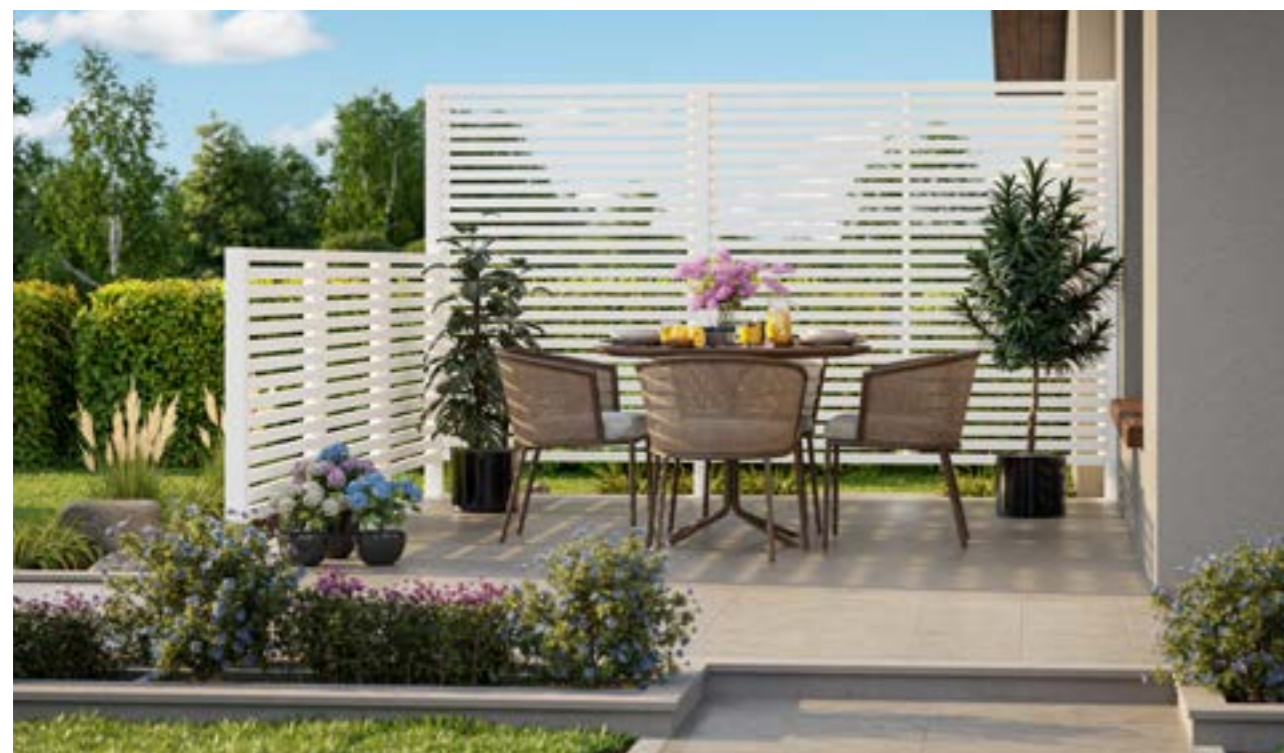

PALMAKO FENCE PANELS LINE

NEW!

SPECIES: SPRUCE

Panel name	Line 18x17	Line 12x17	Line 12x10
Article number	● 109713 ● 109712	● 109559 ● 109558	● 109555 ● 109554
Measurements, W x H	1800x1735 mm	1180x1735 mm	1180x955 mm
Frame profile	32x40 mm	32x40 mm	32x40 mm
Board profile	28x45 mm	28x45 mm	28x45 mm

All the posts are chamfered on one end.

OPTIONAL

Post legs and fence panel fixing assembly kits. See Optional Products p. 268-285 for details.

SOLID WOOD POSTS

Article number	● 100854 ● 100856	● 100860 ● 100862	● 100866 ● 100868	● 100872 ● 100874
Profile	70x70 mm	70x70 mm	70x70 mm	70x70 mm
Length	1000 mm	1300 mm	1600 mm	1900 mm

GLUED LAMINATED POSTS

Article number	● 100902 ● 100903	● 100890 ● 100892	● 100896 ● 100898	● 100917 ● 100918
Profile	90x90 mm	90x90 mm	90x90 mm	90x90 mm
Length	1000 mm	1300 mm	1600 mm	1900 mm

TREATMENT OPTIONS

GYPVI
grey pressure-treated

WTPNT1+2
primer + white painted 2 layers (RAL 9016)