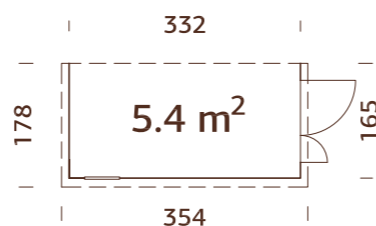

PALMAKO SHED MIA 5,4 m²

ARTICLE NUMBER: 101184

under 2,5m

Door can be placed on opposite side.
Ready-made wall elements.
One side wall is not included in the product set.

MODEL SPECIFICATIONS

Wall measurements:
333x165 cm
Volume: 9,6 m³
Door/window glass:
Acrylglas

Fixed window measurements: 41x46 cm
Door opening measurements: 103x166 cm

Roof boards: 16 mm
Roof area: 6,3 m²
Roof gradient: 12,0°
Gross ground area: 5,5 m²

TREATMENT OPTIONS

101185 brown dip	101187 grey dip	101186 clear white dip
16+32 mm	A: 173 cm B: 210 cm	Included 16 mm

OPTIONAL

Roofing felt (underlayer): 1 roll, SBS roofing material: 1 roll, roofing nails.
See Optional Products p. 268-285 for details.