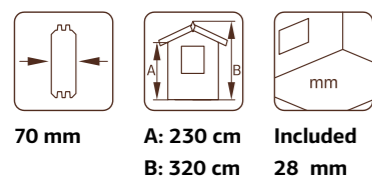

OPTIONAL

Roofing felt (underlayer): 7 rolls, SBS roofing material: 7 rolls, shingles: 14 packs, roofing nails, additional door and window.
See Optional Products p. 268-285 for details.

Double glazed.
Strong purlins from laminated wood.
Terrace boards are treated.