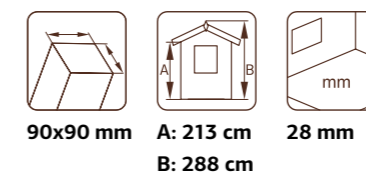

MODEL SPECIFICATIONS

Measurements: 264x277 cm
Volume: 9,6 m³
Roof boards: 19 mm
Roof area: 5,5 m²
Roof gradient: 20,0°