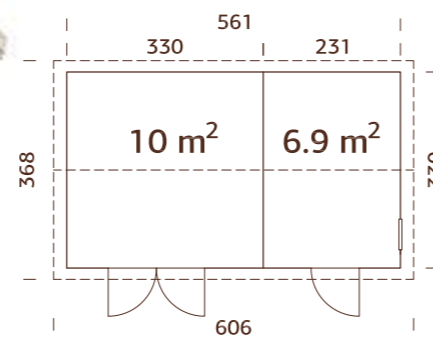

PALMAKO SHED OLAF 16,9 m²

ARTICLE NUMBER: 101236

Ready-made wall elements with wind protection plastic!
Trendy look! Fine-sawn cladding.

MODEL SPECIFICATIONS

Wall measurements: 561x330 cm	Fixed window, measurements: 51x55 cm	Door sill: hard wood
Volume: 41,5 m³	Door opening measurements: 78x181 cm, 138x181 cm	Roof boards: 19 mm
Door/window type: Summer		Roof area: 22,6 m²
Door/window glass: Real glass, 4 mm		Roof gradient: 15,0°
		Gross ground area: 18,5 m²

OPTIONAL

Roofing felt (underlayer): 5 rolls, SBS roofing material: 5 rolls, shingles: 8 packs, roofing nails, rain gutters, additional door. See Optional Products p. 268-285 for details.

18+70 mm   **A: 210 cm**   **Included**
B: 261 cm   **19 mm**