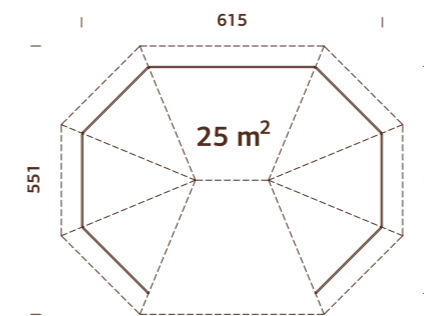

PALMAKO PAVILION BETTY 25,0 m²

ARTICLE NUMBER: 104704