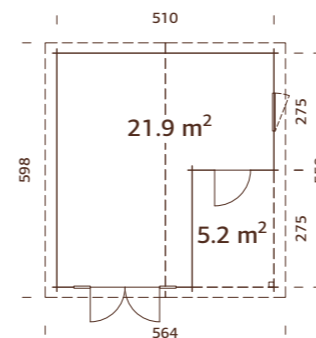

PALMAKO CABIN IRENE 21,9+5,2 m²

ARTICLE NUMBER: 102490

Double glazed.
Can be built in reverse!
Strong purlins from laminated wood.

TREATMENT OPTIONS

102491 brown dip	102493 grey dip	102492 clear white dip
44 mm	A: 228 cm B: 321 cm	Included 19 mm

MODEL SPECIFICATIONS

Log measurements: 530x570 cm
Volume: 60,0 m³
Door/window type: Garden+
Window glass: Double glass, 3-6-3 mm

Door glass: Double toughened glass, 4-6-4 mm
Window opening measurements: 78x89 cm
Door opening measurements: 73x175 cm, 114x186 cm

Door sill: low, covered with stainless steel
Roof boards: 19 mm
Roof area: 35,4 m²
Roof gradient: 18,7°
Gross ground area: 28,1 m²

OPTIONAL

Roofing felt (underlayer): 7 rolls, SBS roofing material: 7 rolls, shingles: 14 packs, roofing nails, rain gutters, extension, canopy roof, additional door and window. See Optional Products p. 268-285 for details.