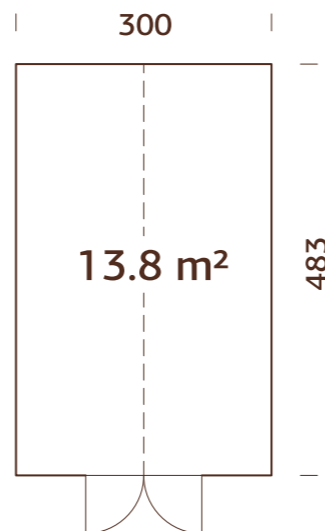

PALMAKO GLASSHOUSE EMILIA 13,8 m²

ARTICLE NUMBER: 109532

MODEL SPECIFICATIONS

Wall measurements: 300x483 cm
Volume: 32,7 m³
Glass: Toughened, 4 mm

Roof area: 19,1 m²
Roof gradient: 39,0°
Gross ground area: 14,5 m²

TREATMENT

109532

grey pressure-treated

44x95 mm   **A: 159 cm**   -
B: 288 cm

PALMAKO GRILL KOTA EVA 8,7 m²

ARTICLE NUMBER: 104592

Ready-made roof elements.
Option: Grill with table, smoke extraction hood, chimney and chimney cap.

TREATMENT OPTIONS

104593 brown dip   **104595** grey dip   **104594** clear white dip

44 mm   **A: 137 cm**   **Included,**
B: 314 cm   **grates 19 mm**

MODEL SPECIFICATIONS

Diameter: 326 cm
Volume: 19,0 m³
Door/window type: Garden+
Door/window glass: Double glass, 3-6-3 mm
Window opening measurements: 59x41 cm
Door opening measurements: 65x148 cm
Door sill: covered with stainless steel
Roof boards: 19 mm
Roof area: 18,0 m²
Roof gradient: 45,0°
Gross ground area: 9,2 m²

OPTIONAL

Shingles: 9 packs, roofing nails, grill with table, additional door and window. See Optional Products p. 268-285 for details.

PALMAKO GLASSHOUSE EMILIA 19,1 m²

ARTICLE NUMBER: 109878

MODEL SPECIFICATIONS

Wall measurements: 421x543 cm
Volume: 44,4 m³
Glass: Toughened, 4 mm

Roof area: 26,9 m²
Roof gradient: 39,0°
Gross ground area: 19,9 m²

TREATMENT

109878

grey pressure-treated

44x95 mm   **A: 159 cm**   -
B: 288 cm

PALMAKO GRILL KOTA EVA 11,4 m²

ARTICLE NUMBER: 104596

Ready-made roof elements.
Option: Grill with table, smoke extraction hood, chimney and chimney cap.

TREATMENT OPTIONS

104597 brown dip   **104599** grey dip   **104598** clear white dip

44 mm   **A: 137 cm**   **Included,**
B: 346 cm   **grates 19 mm**

MODEL SPECIFICATIONS