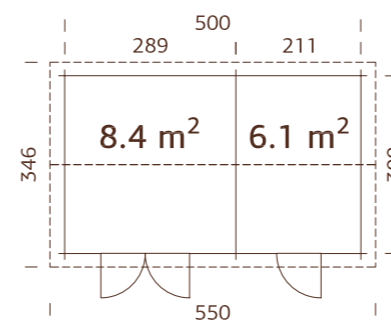

PALMAKO SHED JARI 14,5 m²

ARTICLE NUMBER: 101338

under 2,5m

TREATMENT OPTIONS

101339 brown dip	101341 grey dip	101340 clear white dip
28 mm	A: 211 cm B: 249 cm	Included 19 mm

MODEL SPECIFICATIONS

Log measurements: 520x320 cm
Volume: 33,7 m³

Door opening measurements: 156x180 cm, 78x180 cm

Roof boards: 19 mm
Roof area: 19,6 m²
Roof gradient: 14,9°
Gross ground area: 15,0 m²

OPTIONAL

Roofing felt (underlayer): 5 rolls, SBS roofing material: 5 rolls, shingles: 8 packs, roofing nails, rain gutters. See Optional Products p. 268-285 for details.