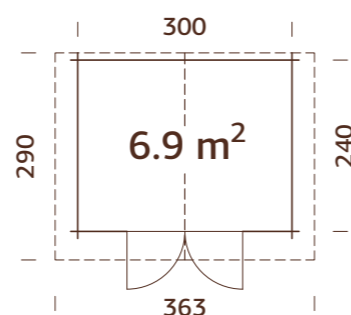

PALMAKO CABIN VIVIAN 6,9 m²

ARTICLE NUMBER: 101523

under 2,5m

MODEL SPECIFICATIONS

Log measurements:

320x260 cm

Volume: 16,1 m³

Door/window type: Garden

Door/window glass: Real glass, 4 mm

Door opening measurements:

151x175 cm

Door sill: low, covered with stainless steel

Roof boards: 19 mm

Roof area: 11,0 m²

Roof gradient: 19,2°

Gross ground area: 7,2 m²

TREATMENT OPTIONS

101524
brown dip

101526
grey dip

101525
clear white dip

28 mm

A: 194 cm
B: 245 cm

Included
19 mm

OPTIONAL

Roofing felt (underlayer): 2 rolls, SBS roofing material: 2 rolls, shingles: 5 packs, roofing nails, rain gutters, additional door. See Optional Products p. 268-285 for details.