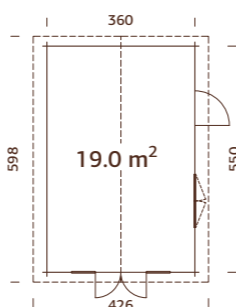

PALMAKO CABIN IRENE 19,0 m²

ARTICLE NUMBER: 102351

Double glazed.
Strong purlins from laminated wood.

MODEL SPECIFICATIONS

Log measurements: 380x570 cm
Volume: 45,9 m³
Door/window type: Garden+
Window glass: Double glass, 3-6-3 mm

Door glass: Double toughened glass, 4-6-4 mm
Window opening measurements: 119x89 cm
Door opening measurements: 73x175 cm, 114x186 cm

Door sill: low, covered with stainless steel
Roof boards: 19 mm
Roof area: 26,3 m²
Roof gradient: 16,3°
Gross ground area: 19,8 m²

OPTIONAL

Roofing felt (underlayer): 6 rolls, SBS roofing material: 6 rolls, shingles: 10 packs, roofing nails, rain gutters, extension, canopy roof, additional door and window.
See Optional Products p. 268-285 for details.

TREATMENT OPTIONS

102352 brown dip	102354 grey dip	102353 clear white dip
44 mm	A: 217 cm B: 276 cm	Included 19 mm