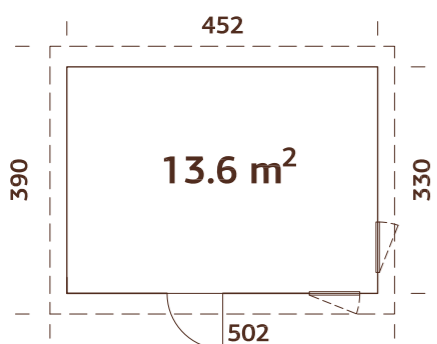

PALMAKO NORDIC HOUSE ETTA 13,6 m²

ARTICLE NUMBER: 101151

Door and window elements are interchangeable. Double glazed. Ready-made wall elements with wind protection plastic! Trendy look! Fine-sawn cladding.

18+70 mm **A: 203 cm** **Included**
B: 294 cm **19 mm**

MODEL SPECIFICATIONS

Wall measurements: 452x330 cm

Volume: 33,7 m³

Door/window type: Summer

Door/window glass: Double glass, 3-9-3 mm

Window opening measurements: 57x165 cm

57x165 cm

Door opening measurements: 78x191 cm

Door sill: hard wood

Roof boards: 19 mm

Roof area: 19,7 m²

Roof gradient: 9,0°

Gross ground area: 14,9 m²

OPTIONAL

Roofing felt (underlayer): 5 rolls, SBS roofing material: 5 rolls, roofing nails, rain gutters, additional door and window. See Optional Products p. 268-285 for details.