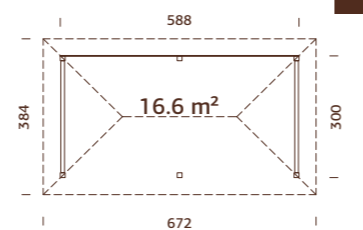

TREATMENT OPTIONS

110202 brown dip	110203 grey dip	110201 clear white dip
28 mm	A: 210 cm B: 323 cm	NB! Floor is an optional extra! 28 mm

OPTIONAL

Floor (outdoor/as terrace), floor (indoor), roofing felt (underlayer): 9 rolls, shingles: 15 packs, roofing nails, rain gutters, additional door and window. See Optional Products p. 180-181 for details.