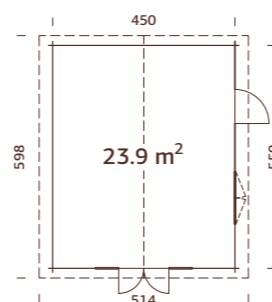

PALMAKO CABIN IRENE 23,9 m²

ARTICLE NUMBER: 102367

Double glazed.
Strong purlins from laminated wood.

MODEL SPECIFICATIONS

Log measurements: 470x570 cm
Volume: 59,0 m³
Door/window type: Garden+
Window glass: Double glass, 3-6-3 mm

Door glass: Double toughened glass, 4-6-4 mm
Window opening measurements: 119x89 cm
Door opening measurements: 73x175 cm, 114x186 cm

Door sill: low, covered with stainless steel
Roof boards: 19 mm
Roof area: 31,7 m²
Roof gradient: 15,9°
Gross ground area: 24,8 m²

OPTIONAL

Roofing felt (underlayer): 7 rolls, SBS roofing material: 7 rolls, shingles: 12 packs, roofing nails, rain gutters, extension, canopy roof, additional door and window.
See Optional Products p. 268-285 for details.

TREATMENT OPTIONS

102368 brown dip	102370 grey dip	102369 clear white dip
44 mm	A: 217 cm B: 287 cm	Included 19 mm