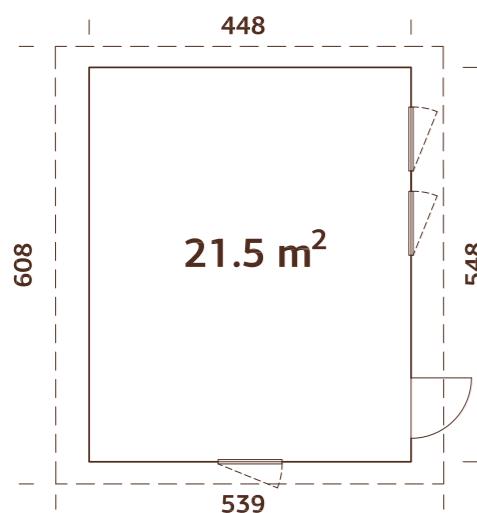

Canopy roof as an optional extra.

PALMAKO NORDIC+ HOUSE ANNIKA 21,5 m²

ARTICLE NUMBER: 101257

MODEL SPECIFICATIONS

Wall measurements:
448x548 cm
Volume: 55,0 m³
Door/window type: Summer
Door/window glass:
Double glass, 3-9-3 mm
Window opening measurements: 57x165 cm