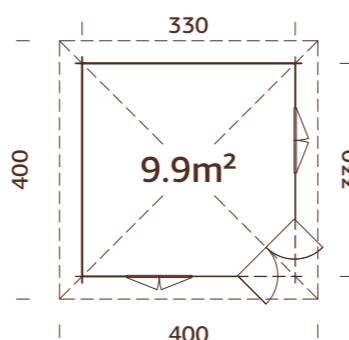

Double glazed.

TREATMENT OPTIONS

103733 brown dip	103735 grey dip	103734 clear white dip
44 mm	A: 233 cm B: 325 cm	Included 19 mm