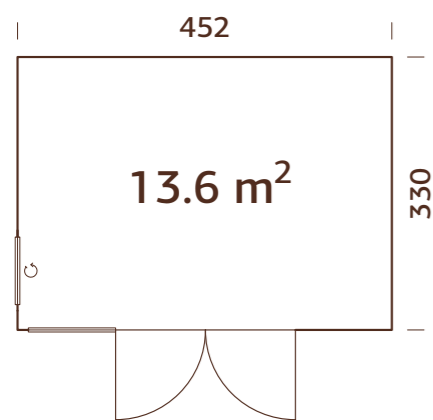

PALMAKO NORDIC HOUSE SOLVEIG 13,6 m²

ARTICLE NUMBER: 101203