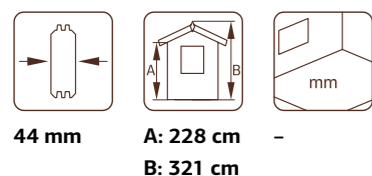

PALMAKO GARAGE ROGER 21,9+5,2 m² WITH WOODEN GATE

ARTICLE NUMBER: 102482

PALMAKO GARAGE ROGER 28,4 m² WITH WOODEN GATE

ARTICLE NUMBER: 102399

MODEL SPECIFICATIONS

Log measurements: 530x570 cm
Volume: 60,0 m³
Door/window type: Garden+
Door/window glass: Double glass, 3-6-3 mm
Window opening measurements: 78x89 cm
Door opening measurements: 73x175 cm

Wooden gate opening measurements: 225x194 cm
Art. No. Wooden gate: 103555
Roof boards: 19 mm
Roof area: 35,4 m²
Roof gradient: 18,7°
Gross ground area: 28,1 m²

OPTIONAL

Roofing felt (underlayer): 7 rolls, SBS roofing material: 7 rolls, shingles: 14 packs, roofing nails, rain gutters, extension, canopy roof, additional door and window, engine set for garage sectional door.

See Optional Products p. 268-285 for details.

Double glazed.
Strong purlins from laminated wood.
Can be built in reverse!

TREATMENT OPTIONS

Model	101872	101873	101875	101874
Roger 21,9+5,2 m² kit without door	101872	101873	101875	101874
Roger 21,9+5,2 m² with wooden gate	102482	102483	102485	102484
Roger 21,9+5,2 m² with sectional door	102486	102487	102489	102488

MODEL SPECIFICATIONS

Log measurements: 595x530 cm
Volume: 73,5 m³
Door/window type: Garden+
Door/window glass: Double glass, 3-6-3 mm
Window opening measurements: 119x89 cm
Door opening measurements: 73x175 cm

Wooden gate opening measurements: 225x194 cm
Art. No. Wooden gate: 103555
Roof boards: 19 mm
Roof area: 36,8 m²
Roof gradient: 16,8°
Gross ground area: 29,3 m²

OPTIONAL

Roofing felt (underlayer): 9 rolls, SBS roofing material: 9 rolls, shingles: 14 packs, roofing nails, rain gutters, extension, canopy roof, additional door and window, engine set for garage sectional door.

See Optional Products p. 268-285 for details.