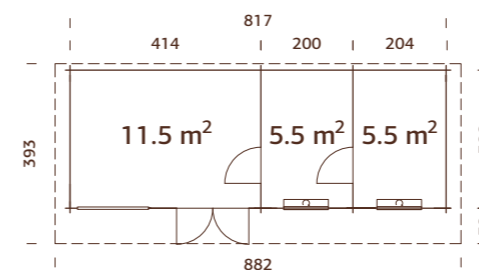

PALMAKO CABIN HEIDI 22,5 m²

ARTICLE NUMBER: 110077

NEW!

Double glazed.

MODEL SPECIFICATIONS

Log measurements:

837x320 cm
Volume: 59,5 m³
Door/window type: Summer
Door/window glass: Double toughened glass, 4-9-4 mm

Window opening measurements:

82x198 cm
Fixed window measurements: 143x194 cm
Door opening measurements: 73x195 cm, 148x203 cm

Door sill: low, covered with stainless steel

Roof boards: 19 mm
Roof area: 34,2 m²
Roof gradient: 9,2°
Gross ground area: 24,5 m²

OPTIONAL

Roofing felt (underlayer): 5 rolls, SBS roofing material: 5 rolls, roofing nails, rain gutters, additional door and window. See Optional Products p. 268-285 for details.