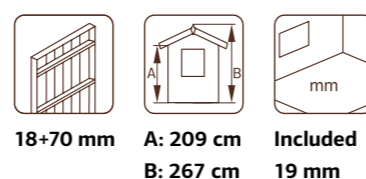

MODEL SPECIFICATIONS

Wall measurements: 275x344 cm	Door opening measurements: 138x181 cm	Roof area: 12,5 m²
Volume: 21,0 m³	Door sill: hard wood	Roof gradient: 20,0°
Door/window type: Summer	Roof boards: 19 mm	Gross ground area: 9,5 m²

OPTIONAL

Roofing felt (underlayer): 2 rolls, SBS roofing material: 2 rolls, shingles: 4 packs, roofing nails, rain gutters, additional door. See Optional Products p. 268-285 for details.