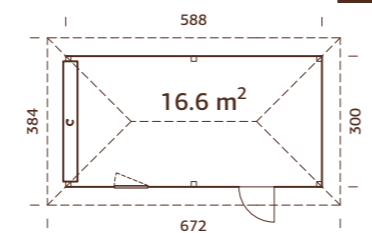

OPTIONAL

Floor (outdoor/as terrace), floor (indoor), roofing felt (underlayer): 9 rolls, shingles: 15 packs, roofing nails, rain gutters, additional door and window. See Optional Products p. 180-181 for details.