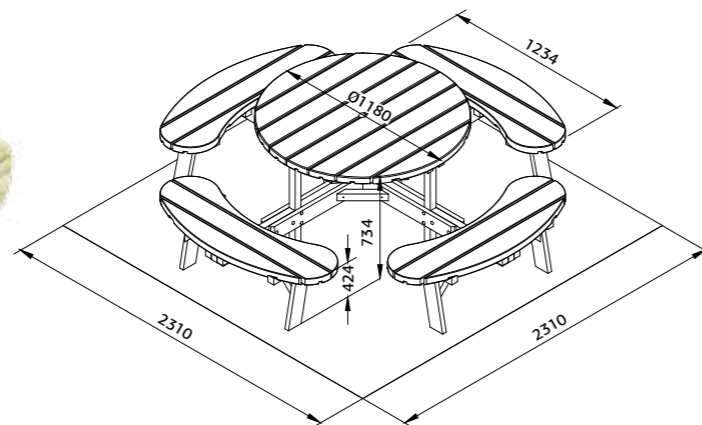

TREATMENT

109524
brown pressure-treated

MODEL SPECIFICATIONS

Measurements: 198x200 cm
Height: 242 cm

PALMAKO TABLE WITH BENCHES OSCAR

ARTICLE NUMBER: 100762

44 mm

TREATMENT