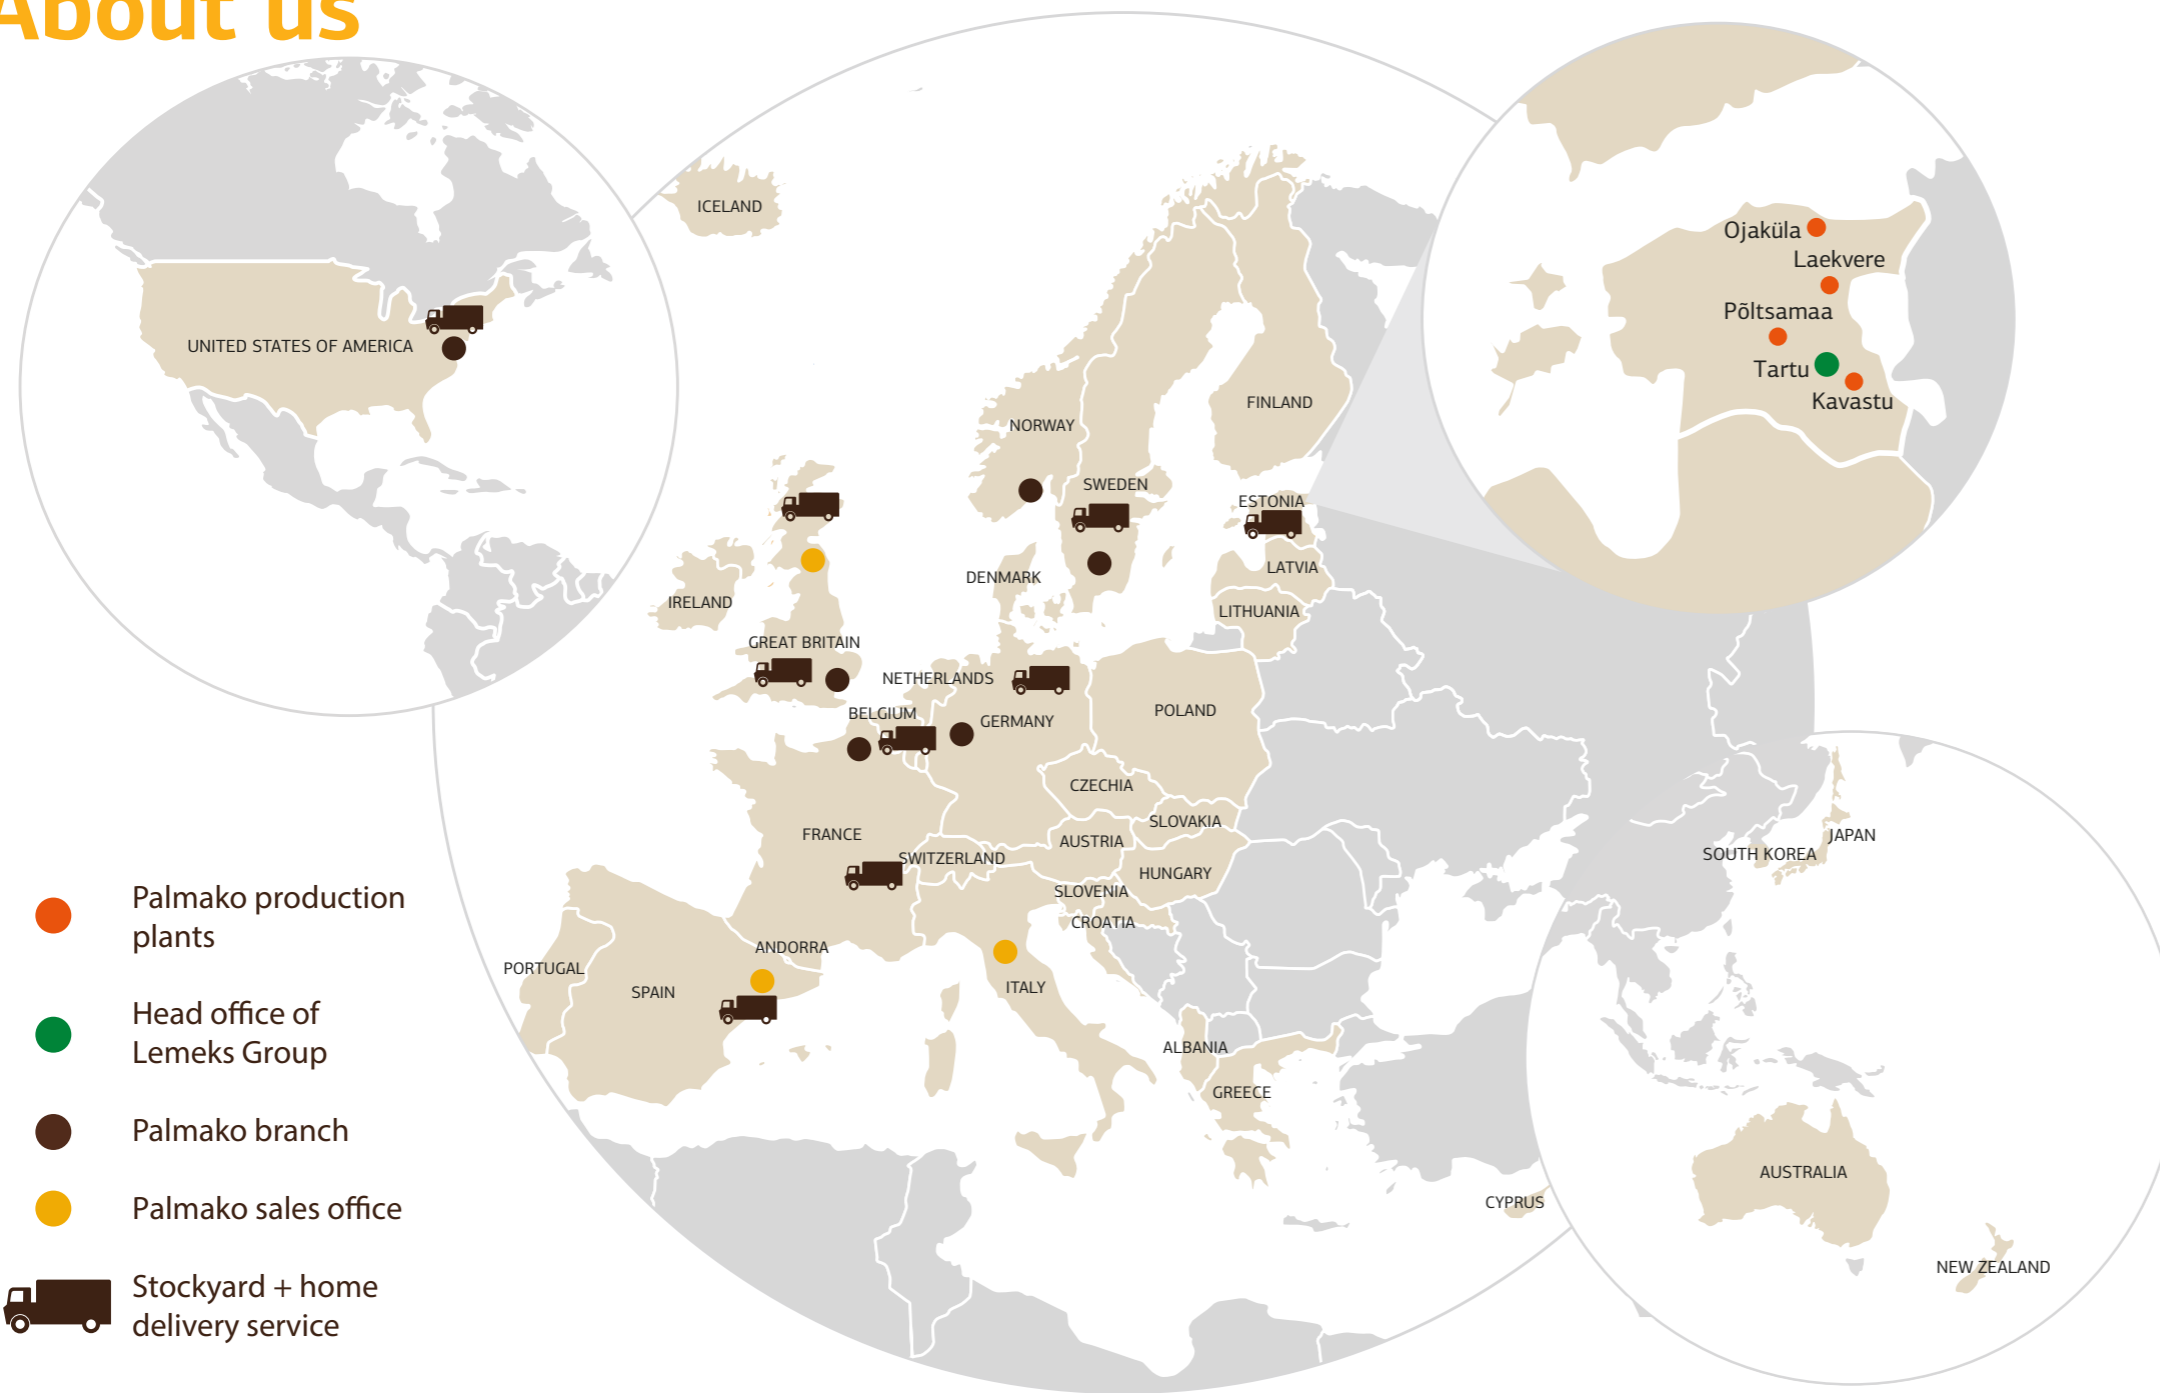

Palmako is a part of the Lemeks Group

Lemeks AS was founded in 1993 with an aim of creating a modern forest stocking company systematically covering the whole country and on the basis of which a timber industry could be established that values local timber.

Today the Lemeks Group has developed into the biggest forestry company in Estonia that is funded by Estonian capital and operates successfully in the sphere of timber processing and forest stocking as well as in agriculture.

35 subsidiaries and related companies provide employment to more than 1000 people in Estonia, Latvia, Germany, Sweden, Norway, France, Spain, United Kingdom and the United States of America. Belonging to the Lemeks Group provides Palmako support in financial management and IT. It also gives an excellent opportunity to share valuable information and experience with other specialists in the same field. The existence of belonging to the group's value chain ensures the supply of raw material even during harder times.

More about the Lemeks Group on the website www.lemeks.ee

Timber value-added chain

LEMEKS GROUP

About us

- Palmako production plants
- Head office of Lemeks Group
- Palmako branch
- Palmako sales office
- Stockyard + home delivery service