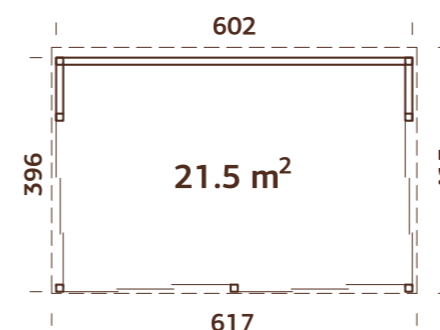

MODEL SPECIFICATIONS
Wall measurements: 602x396 cm
Volume: 50 m³
Door: Sliding door set
Door glass: Toughened glass, 5 mm
Fixed window measurements: 126x50 cm
Window glass: Double toughened glass, 4-9-4 mm
Roof: Polycarbonate
Roof area: 24,5 m²
Roof gradient: 9,2°
Gross ground area: 23,8 m²

Sliding door set and polycarbonate roof included.
NB! Terrace not included.
Trendy look! Fine-sawn cladding.

TREATMENT OPTIONS	TREATMENT OPTIONS				
	natural, untreated wood	brown dip	grey dip	clear white dip	white primer
Nova 21,5 m² kit	108605	108606	108607	108592	109025
Nova 21,5 m²	108609	108610	108611	108596	109026