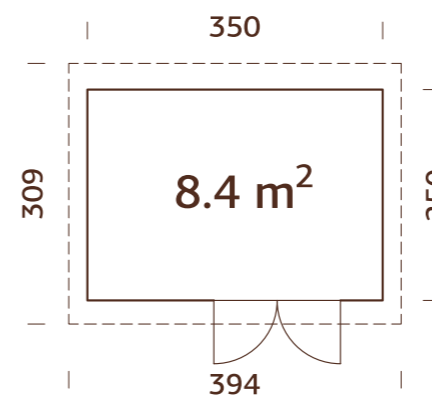

PALMAKO CABIN LARA 8,4 m²

ARTICLE NUMBER: 101547

under 2,5m

MODEL SPECIFICATIONS

Wall measurements:

350x250 cm

Volume: 18,0 m³

Door/window type: Garden

Door/window glass: Real glass, 4 mm

Door opening measurements:

140x180 cm

Door sill: low, covered with stainless steel

Roof boards: 16 mm

Roof area: 12,2 m²

Roof gradient: 1,0°

Gross ground area: 8,8 m²

Modern corner connection.
Matt door glass.

28 mm

A: 197 cm
B: 221 cm

NB! Floor is an optional extra! 19 mm

OPTIONAL

Floor, roofing felt (underlayer): 2 rolls, SBS roofing material: 2 rolls, roofing nails, EPDM, rain gutters, canopy roof, additional door and window. See Optional Products p. 268-285 for details.