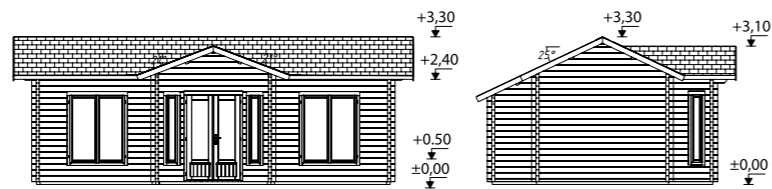

OPTIONAL

Roofing felt (underlayer): 7 rolls, SBS roofing material: 7 rolls, shingles: 18 packs, roofing nails, additional door and window. See Optional Products p. 268-285 for details.