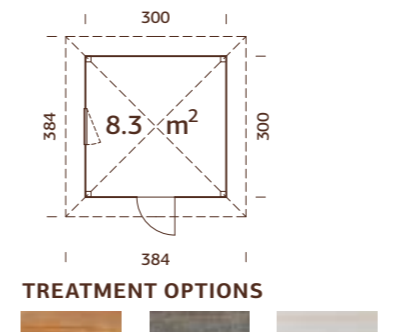

Can be built in reverse!

PALMAKO CONNECT BIANCA SET 6 8,3 m²

ARTICLE NUMBER: 110124

NEW!

Item	Pcs
Square roof (109392)	1
Full wall (109375)	4
Single window (100038)	1
Single door (107035)	1

MODEL SPECIFICATIONS See page 165.