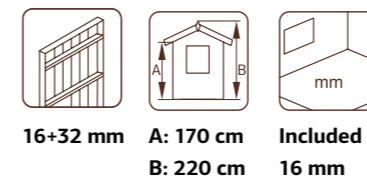

MODEL SPECIFICATIONS

Wall measurements:
233x175 cm
Volume: 7,1 m³
Door/window glass:
Acrylglass

Fixed window measurements: 59x59 cm
Door opening measurements: 58x130 cm
Roof boards: 16 mm
Roof area: 7,1 m²

Roof gradient: 30,0°
Gross ground area: 4,1 m²
Ground floor: 3,7 m²
First floor: 1,4 m²

Ready-made wall elements.