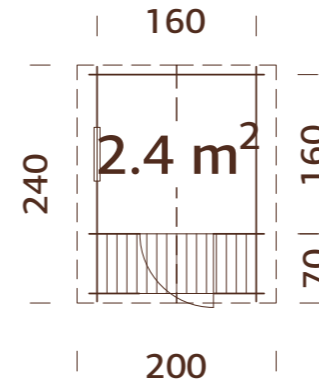

PALMAKO KIDS SAM 2,4 m²

ARTICLE NUMBER: 101761

MODEL SPECIFICATIONS

Log measurements:

176x176(236) cm

Volume: 4,1 m³

Door/window glass:

Acrylglass

Fixed window measurements:

47x47 cm

Door opening measurements:

64x131 cm

Roof boards: 16 mm

Roof area: 5,3 m²

Roof gradient: 26,5°

Gross ground area: 2,6 m²

19 mm

A: 149 cm

Included 16 mm

OPTIONAL

Roofing felt (underlayer): 1 roll, SBS roofing material: 1 roll, shingles: 3 packs, roofing nails.

See Optional Products p. 268-285 for details.

Safety Regular Production Surveillance

www.tuv.com ID 000075540