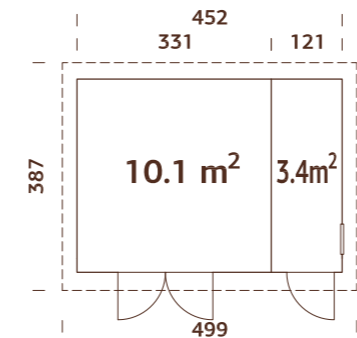

PALMAKO SHED KALLE 13,5 m²

ARTICLE NUMBER: 101232

Ready-made wall elements with wind protection plastic!
Trendy look! Fine-sawn cladding.

MODEL SPECIFICATIONS

Wall measurements: 452x330 cm	Fixed window, measurements: 51x55 cm	Door sill: hard wood
Volume: 34,1 m³	Door opening measurements: 78x181 cm, 138x181 cm	Roof boards: 19 mm
Door/window type: Summer		Roof area: 19,8 m²
Door/window glass: Real glass, 4 mm		Roof gradient: 4,4°
		Gross ground area: 14,9 m²

OPTIONAL

Roofing felt (underlayer): 3 rolls, SBS roofing material: 3 rolls, roofing nails, rain gutters, additional door. See Optional Products p. 268-285 for details.

18+70 mm   **A: 209 cm**   **Included**
B: 259 cm   **19 mm**

Scan this QR-code to see the assembly of Kalle 13,5 m²!