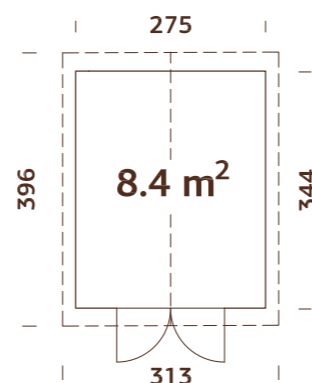

PALMAKO SHED MARTIN 8,4 m²

ARTICLE NUMBER: 101086

Ready-made wall elements with wind protection plastic!
Trendy look! Fine-sawn cladding.