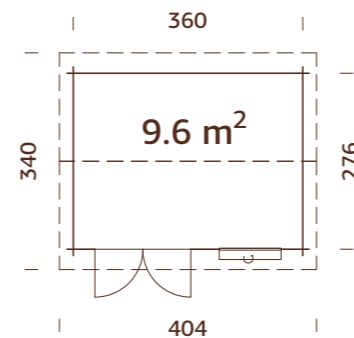

PALMAKO CABIN IRIS 9,6 m²

ARTICLE NUMBER: 101978

Includes door and window bars.

TREATMENT OPTIONS

101979 brown dip
101981 grey dip
101980 clear white dip

28 mm
A: 211 cm
B: 260 cm
Included
19 mm

MODEL SPECIFICATIONS

Log measurements:

380x296 cm

Volume: 22,2 m³

Door/window type: Garden

Window glass: Real glass, 4 mm

Door glass: Toughened glass, 4 mm

Window opening measurements: 66x111 cm

Door opening measurements: 151x175 cm

Door sill: low, covered with stainless steel

Roof boards: 16 mm

Roof area: 14,0 m²

Roof gradient: 16,2°

Gross ground area: 9,9 m²

OPTIONAL

Roofing felt (underlayer): 3 rolls, SBS roofing material: 3 rolls, shingles: 6 packs, roofing nails, rain gutters, additional door and window. See Optional Products p. 268-285 for details.