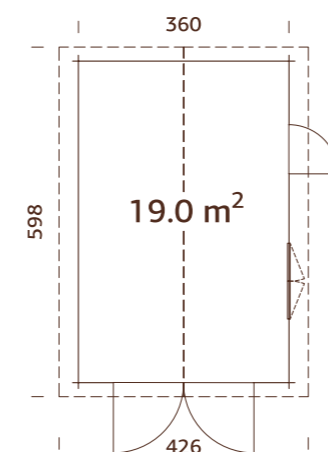

Strong purlins from laminated wood.
Matt door and window glass.

44 mm **A: 228 cm** **B: 253 cm**

MODEL SPECIFICATIONS

- Log measurements:** 380x570 cm
- Volume:** 45,9 m³
- Door/window type:** Garden+
- Door/window glass:** Double glass, 3-6-3 mm
- Window opening measurements:** 119x89 cm
- Door opening measurements:** 73x175 cm