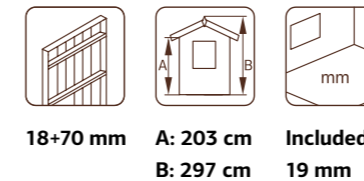

Door and window elements are interchangeable. Double glazed. Ready-made wall elements with wind protection plastic! Trendy look! Fine-sawn cladding.