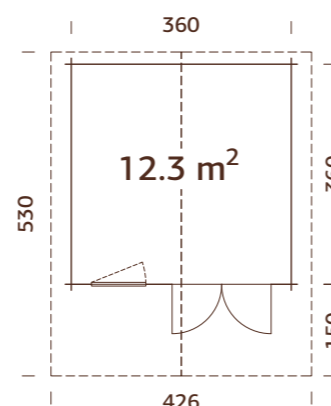

PALMAKO CABIN SALLY 12,3 m²

ARTICLE NUMBER: 102083

Double glazed.

TREATMENT OPTIONS

102084
brown dip

102086
grey dip

102085
clear white dip

44 mm

A: 205 cm

Included

B: 256 cm
19 mm

MODEL SPECIFICATIONS

Log measurements:

380x380 cm

Volume: 28,5 m³

Door/window type: Summer

Door/window glass:

Double glass, 3-9-3 mm

Window opening

measurements: 76x87 cm

Door opening

measurements: 151x186 cm

Door sill: low, covered with

stainless steel

Roof boards: 19 mm

Roof area: 23,3 m²

Roof gradient: 16,1°

Gross ground area: 13,0 m²

OPTIONAL

Roofing felt (underlayer): 6 rolls, SBS roofing material: 6 rolls, shingles: 9 packs, roofing nails, rain gutters, extension, canopy roof, additional door and window.

See Optional Products p. 268-285 for details.