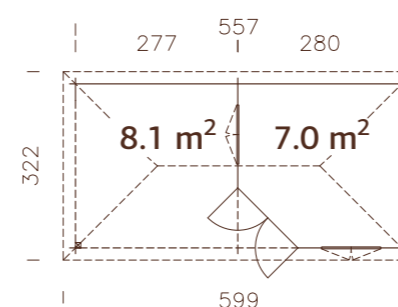

PALMAKO PAVILION MELANIE 7,0+8,1 m²

ARTICLE NUMBER: 103778

Can be built in reverse!

TREATMENT OPTIONS

103779 brown dip	103781 grey dip	103780 clear white dip
28 mm	A: 228 cm B: 307 cm	Included 19 mm

MODEL SPECIFICATIONS

Log measurements:
577x300 cm
Volume: 18,6+21,0 m³
Canopy roof: 277x280 cm
Door/window type: Garden
Window glass: Real glass, 4 mm
Door glass: Toughened glass, 4 mm
Window opening measurements: 90x144 cm
Door opening measurements: 134x175 cm
Door sill: low, covered with stainless steel
Roof boards: 16 mm
Roof area: 20,8 m²
Roof gradient: 24,7°
Gross ground area: 15,6 m²

OPTIONAL

Shingles: 10 packs, roofing nails, rain gutters, additional door and window. See Optional Products p. 268-285 for details.