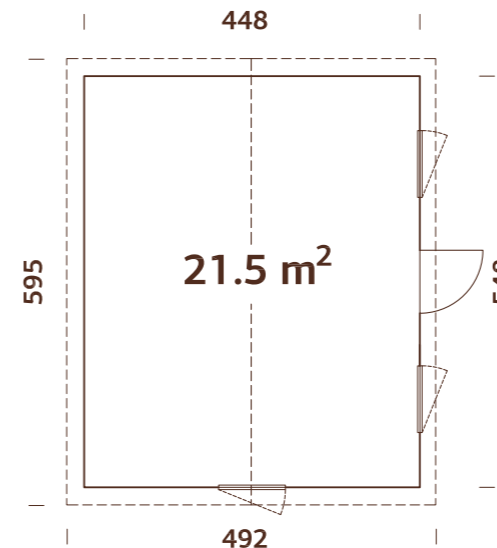

PALMAKO NORDIC+ HOUSE PERNILLA 21,5 m²

ARTICLE NUMBER: 101261

MODEL SPECIFICATIONS

Wall measurements:

448x548 cm

Volume: 55,4 m³

Door/window type: Summer

Door/window glass:

Double glass, 3-9-3 mm

Window opening

measurements:

69x38 cm, 69x86 cm

Door opening

measurements: 78x181 cm

Door sill: hard wood

Roof boards: 19 mm

Roof area: 30,4 m²

Roof gradient: 20,0°

Gross ground area: 24,6 m²

OPTIONAL

Roofing felt (underlayer): 7 rolls, SBS roofing material: 7 rolls, shingles: 13 packs, roofing nails, rain gutters, canopy roof, additional door and window. See Optional Products p. 268-285 for details.

Door and window elements are interchangeable.
Double glazed.
Trendy look! Fine-sawn cladding.
Ready-made wall elements with wind protection plastic!

160 mm **A: 216 cm** **Included**
B: 326 cm **19 mm**