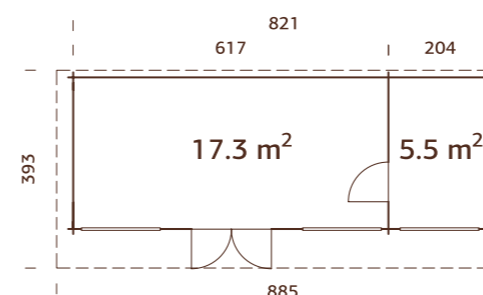

ARTICLE NUMBER: 106381

Double glazed.

		
70 mm	A: 236 cm B: 270 cm	Included 28 mm

MODEL SPECIFICATIONS

Log measurements:

840x320 cm
Volume: 59,2 m³
Door/window type: Summer
Door/window glass: Double toughened glass, 4-9-4 mm