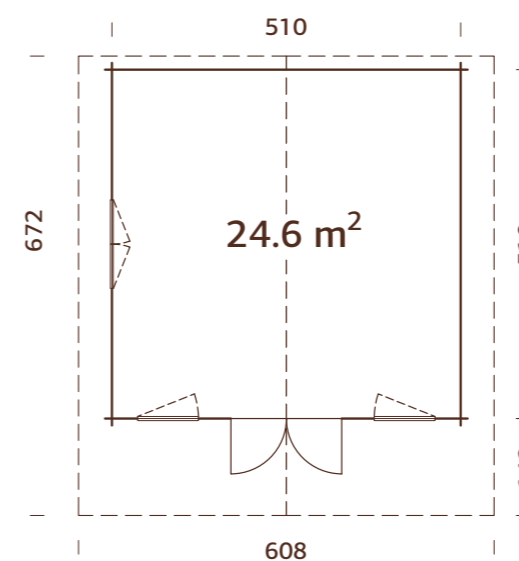

See Optional Products p. 268-285 for details.

PALMAKO CABIN HELENA 24,6 m²

ARTICLE NUMBER: 102515

Double glazed.

Strong purlins from laminated wood.

70 mm

A: 216 cm
B: 290 cm

Included
19 mm