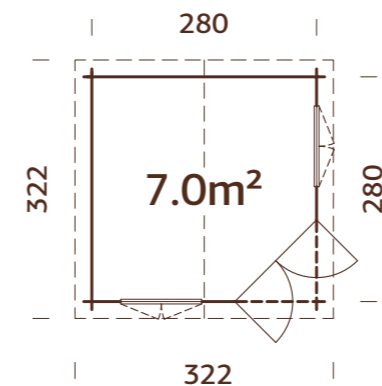

PALMAKO PAVILION MELANIE 7,0 m²

ARTICLE NUMBER: 103708

under 2,5m*

*Also available under 2,5 m, ask for Art. No.: 103712

MODEL SPECIFICATIONS

- **Log measurements:** 300x300 cm
- **Volume:** 17,4 m³
- **Door/window type:** Garden
- **Window glass:** Real glass, 4 mm
- **Door glass:** Toughened glass, 4 mm
- **Window opening measurements:** 90x144 cm
- **Door opening measurements:** 134x175 cm
- **Door sill:** low, covered with stainless steel
- **Roof boards:** 16 mm
- **Roof area:** 11,9 m²
- **Roof gradient:** 25,0°
- **Gross ground area:** 7,8 m²

TREATMENT OPTIONS

103709 brown dip	103711 grey dip	103710 clear white dip
28 mm	A: 217 cm B: 297 cm B*: 249 cm	Included 19 mm

OPTIONAL

Shingles: 6 packs, roofing nails, additional door and window. See Optional Products p. 268-285 for details.