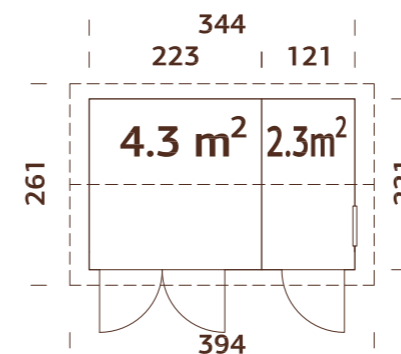

PALMAKO SHED OLAF 6,6 m²

ARTICLE NUMBER: 101229

under 2,5m

Ready-made wall elements with wind protection plastic!
Trendy look! Fine-sawn cladding.