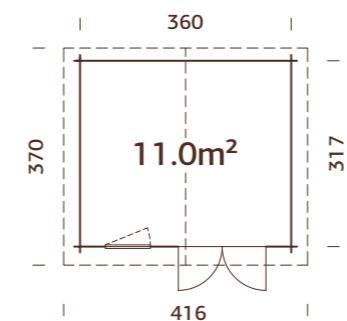

PALMAKO CABIN VALENTINE 11,0 m²

ARTICLE NUMBER: 109527

Strong purlins from laminated wood.

TREATMENT

109527
brown pressure-treated

28 mm

A: 205 cm
B: 258 cm

NB! Floor is an optional extra! 19 mm

MODEL SPECIFICATIONS

Log measurements:

380x337 cm

Volume: 25,5 m³

Door/window type: Garden

Door/window glass:

Real glass, 4 mm

Window opening

measurements: 66x89 cm

Door opening

measurements: 139x175 cm

Door sill: low, covered with stainless steel

Roof boards: 16 mm

Roof area: 15,8 m²

Roof gradient: 16,0°

Gross ground area: 11,4 m²

OPTIONAL

Floor, roofing felt (underlayer): 3 rolls, SBS roofing material: 3 rolls, shingles 7 packs, roofing nails, rain gutters, extension, canopy roof, additional door and window. See Optional Products p. 268-285 for details.