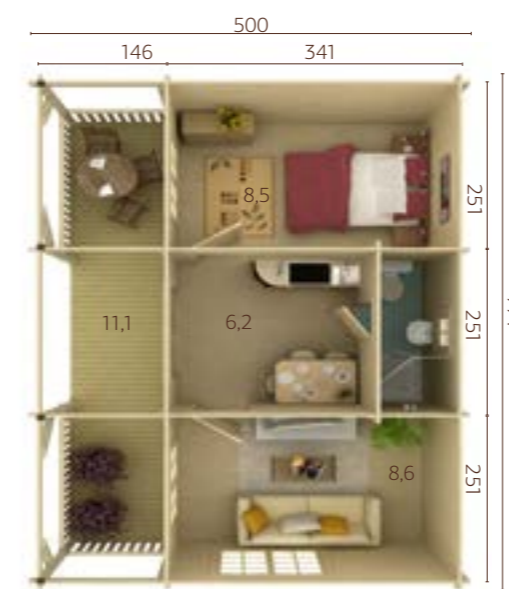

OPTIONAL

Roofing felt (underlayer): 7 rolls, SBS roofing material: 7 rolls, shingles: 14 packs, roofing nails, additional door and window.
See Optional Products p. 268-285 for details.

Double glazed.
Strong purlins from laminated wood.
Terrace boards are treated.

MODEL SPECIFICATIONS

- **Log measurements:** 791x370(520) cm
- **Volume:** 106,2 m³
- **Terrace:** 771x146 cm
- **Door/window type:** Summer
- **Door/window glass:** Double glass, 3-9-3 mm
- **Window opening measurements:** 66x111 cm, 117x115 cm
- **Door opening measurements:** 60x187 cm, 73x186 cm, 151x186 cm
- **Door sill:** low, covered with stainless steel
- **Roof boards:** 19 mm
- **Roof area:** 48,5 m²
- **Roof gradient:** 19,2°
- **Gross ground area (terrace included):** 38,6 m²

OPTIONAL

Roofing felt (underlayer): 9 rolls, SBS roofing material: 9 rolls, shingles: 18 packs, roofing nails, additional door and window.
See Optional Products p. 268-285 for details.

Double glazed.
Terrace boards are treated.