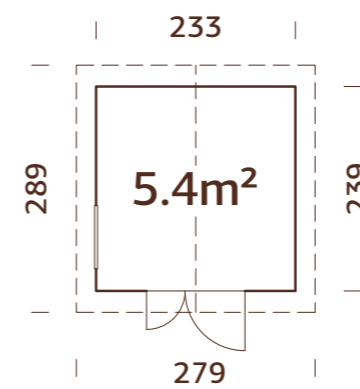

PALMAKO SHED NILS 5,4 m²

ARTICLE NUMBER: 101180

under 2,5m

Ready-made wall elements.

TREATMENT OPTIONS

101181 brown dip	101183 grey dip	101182 clear white dip
16+32 mm	A: 188 cm B: 238 cm	Included 16 mm

MODEL SPECIFICATIONS

Wall measurements:
233x239 cm
Volume: 11,5 m³
Window type: Shed
Window glass: Acrylglas

Fixed window measurements:
70x46 cm
Door opening measurements:
112x183 cm

Roof boards: 16 mm
Roof area: 8,4 m²
Roof gradient: 21,0°
Gross ground area: 5,6 m²

OPTIONAL

Roofing felt (underlayer): 2 rolls, SBS roofing material: 2 rolls, shingles: 4 packs, roofing nails, rain gutters.
See Optional Products p. 268-285 for details.