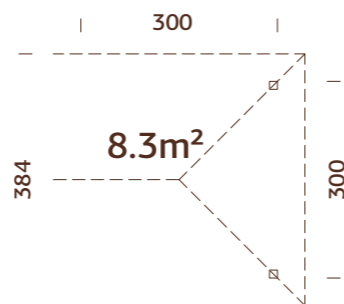

PALMAKO BIANCA EXTRA ROOF WITH TWO POSTS 8,3 m²

ARTICLE NUMBER: 109374

NEW!

Strong posts from laminated wood.

MODEL SPECIFICATIONS

Measurements: 300x300 cm
Gross ground area: 8,6 m²
Roof boards: 19 mm

Roof area: 21,6 m²
Roof gradient: 30,0°

OPTIONAL

Floor (outdoor/as terrace), floor (indoor), roofing felt (underlayer): 3 rolls, shingles: 6 packs, roofing nails, rain gutters. See Optional Products p. 268-285 for details.

TREATMENT OPTIONS

110159 brown dip	110160 grey dip	110158 clear white dip

120x120 mm	A: 210 cm B: 319 cm	NB! Floor is an optional extra! 28 mm