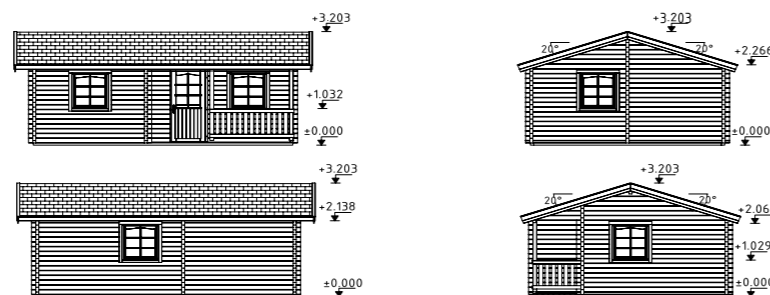

OPTIONAL

Roofing felt (underlayer): 7 rolls, SBS roofing material: 7 rolls, shingles: 14 packs, roofing nails, additional door and window.
See Optional Products p. 268-285 for details.

Double glazed.
Strong purlins from laminated wood.
Terrace boards are treated.

MODEL SPECIFICATIONS

- **Log measurements:** 791x370(520) cm
- **Volume:** 106,2 m³
- **Terrace:** 771x146 cm
- **Door/window type:** Summer
- **Door/window glass:** Double glass, 3-9-3 mm
- **Window opening measurements:** 66x111 cm, 117x115 cm
- **Door opening measurements:** 60x187 cm, 73x186 cm, 151x186 cm
- **Door sill:** low, covered with stainless steel
- **Roof boards:** 19 mm
- **Roof area:** 48,5 m²
- **Roof gradient:** 19,2°
- **Gross ground area (terrace included):** 38,6 m²

OPTIONAL

Roofing felt (underlayer): 9 rolls, SBS roofing material: 9 rolls, shingles: 18 packs, roofing nails, additional door and window.
See Optional Products p. 268-285 for details.

Double glazed.
Terrace boards are treated.