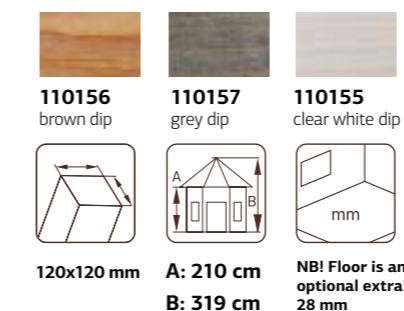

Palmako Connect Bianca Set 3 24,9 m²

PALMAKO CONNECT BIANCA 24,9 m²

NEW!

ARTICLE NUMBER: 109381

Strong posts from laminated wood.

TREATMENT OPTIONS

MODEL SPECIFICATIONS

Measurements: 588x588 cm
Volume: 66,0 m³
Gross ground area: 26,3 m²