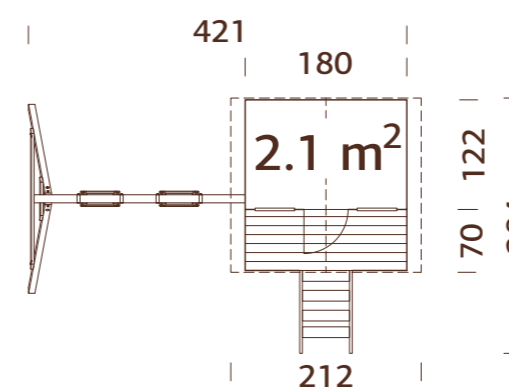

PALMAKO TOBY SET

ARTICLE NUMBER: 109507

Ready-made wall elements.

! Slide is an optional extra!

16+28 mm A: 117 cm B: 169/287 cm Included 16 mm

MODEL SPECIFICATIONS

Wall measurements:

180x122(190) cm

Volume: 3,0 m³

Window glass: Acrylglas

Fixed window

measurements: 38x44 cm

Door opening

measurements: 51x115 cm

Roof area: 4,6 m²

Roof gradient: 29,0°

Gross ground area: 2,2 m²

Roof boards: 16 mm

OPTIONAL

Anchors x6, roofing felt (underlayer): 1 roll, SBS roofing

material: 1 roll, shingles: 2 packs, roofing nails, slide.

See Optional Products p. 268-285 for details.