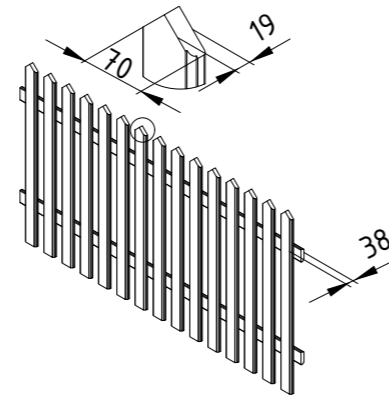

PALMAKO FENCE ELEMENT LOVISA 10

ARTICLE NUMBER: 108639

MODEL SPECIFICATIONS

Element measurements,
width x height: 1800x1000 mm
Depth: 38 mm
Palisade profile: 19x70 mm

TREATMENT OPTIONS

108639
 primer + white painted 2 layers (RAL 9016)