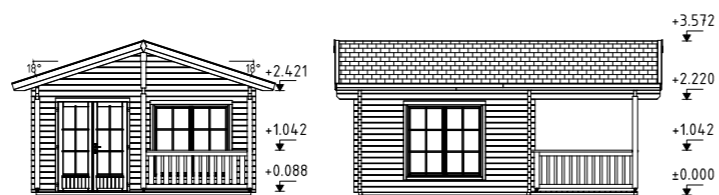

See Optional Products p. 268-285 for details.

Double glazed.
Can be built in reverse!
Terrace boards are treated.

PALMAKO COTTAGE AGNETA 18,8+28,8 m²

ARTICLE NUMBER: 106526

MODEL SPECIFICATIONS

Log measurements (house):