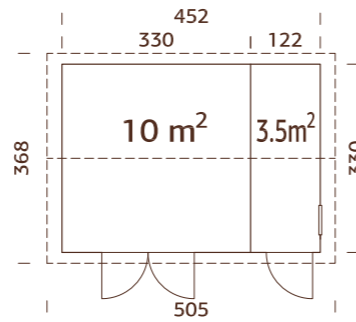

PALMAKO SHED OLAF 13,5 m²

ARTICLE NUMBER: 101231

Ready-made wall elements with wind protection plastic!
Trendy look! Fine-sawn cladding.

MODEL SPECIFICATIONS

Wall measurements: 452x330 cm	Fixed window, measurements: 51x55 cm	Door sill: hard wood
Volume: 33,8 m³	Door opening measurements: 78x181 cm, 138x181 cm	Roof boards: 19 mm
Door/window type: Summer		Roof area: 18,8 m²
Door/window glass: Real glass, 4 mm		Roof gradient: 15,0°
		Gross ground area: 14,9 m²

OPTIONAL

Roofing felt (underlayer): 3 rolls, SBS roofing material: 3 rolls, shingles: 8 packs, roofing nails, rain gutters, additional door. See Optional Products p. 268-285 for details.

18+70 mm   **A: 209 cm**   **Included**
B: 261 cm   **19 mm**