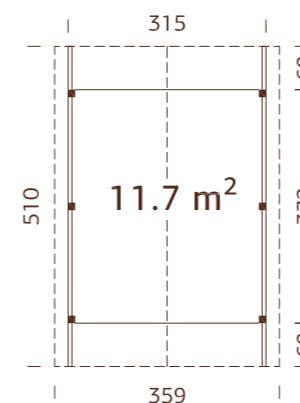

PALMAKO CARPORT ROBERT 11,7 m²

ARTICLE NUMBER: 101013