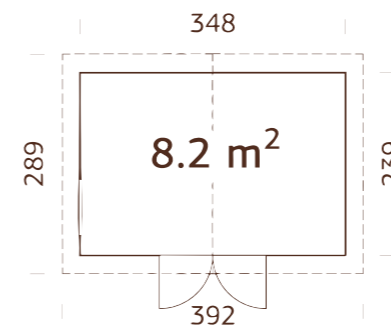

PALMAKO SHED NILS 8,2 m²

ARTICLE NUMBER: 101188

Ready-made wall elements.

TREATMENT OPTIONS

101189 brown dip	101191 grey dip	101190 clear white dip
16+32 mm	A: 188 cm B: 259 cm	Included 16 mm

MODEL SPECIFICATIONS

Wall measurements:
348x239 cm
Volume: 18,0 m³
Window type: Shed
Window glass:
Acrylglas

Fixed window measurements:
70x46 cm
Door opening measurements:
135x182 cm

Roof boards: 16 mm
Roof area: 11,9 m²
Roof gradient: 21,0°
Gross ground area: 8,3 m²

OPTIONAL

Roofing felt (underlayer): 2 rolls, SBS roofing material: 2 rolls, shingles: 5 packs, roofing nails, rain gutters.
See Optional Products p. 268-285 for details.