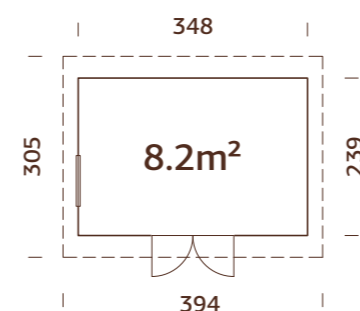

MODEL SPECIFICATIONS

Wall measurements: 348x239 cm	Door/window glass: Acrylglas	Roof boards: 16 mm
Volume: 18,8 m³	Fixed window measurements: 71x54 cm	Roof area: 11,6 m²
Door/window type: Summer	Door opening measurements: 138x181 cm	Roof gradient: 5,0°
		Gross ground area: 8,4 m²

Ready-made wall elements.