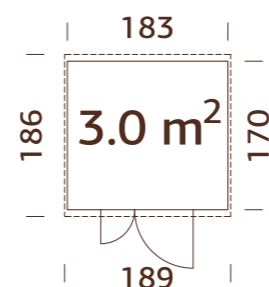

PALMAKO SHED LEIF 3,0 m²

ARTICLE NUMBER: 101071

under 2,5m

Ready-made wall elements.

MODEL SPECIFICATIONS

Wall measurements: 183x170 cm
Volume: 6,2 m³

Door opening measurements: 102x182 cm
Roof boards: 16 mm

Roof area: 3,5 m²
Roof gradient: 12,0°
Gross ground area: 3,1 m²

OPTIONAL

Roofing felt (underlayer): 1 roll, SBS roofing material: 1 roll, roofing nails.
See Optional Products p. 268-285 for details.

TREATMENT OPTIONS

101072 brown dip	101074 grey dip	101073 clear white dip
16+32 mm	A: 190 cm B: 230 cm	Included 16 mm