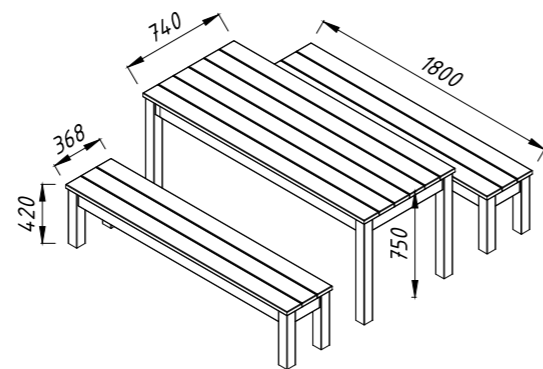

PALMAKO TABLE WITH BENCHES SANNE 18

ARTICLE NUMBER: 100812