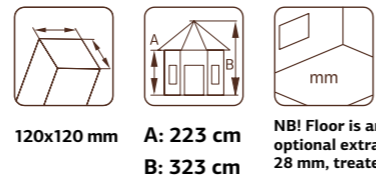

OPTIONAL

Floor, shingles: 8 packs, roofing nails.
See Optional Products p. 268-285 for details.