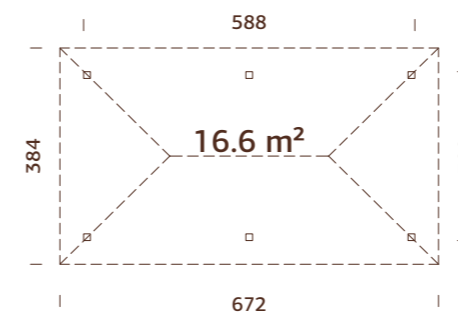

ARTICLE NUMBER: 110184

NEW!

Strong posts from laminated wood.

TREATMENT OPTIONS

- 
110186
brown dip
- 
110187
grey dip
- 
110185
clear white dip

- 
120x120 mm
- 
A: 210 cm
B: 319 cm
- 
NB! Floor is an optional extra! 28 mm