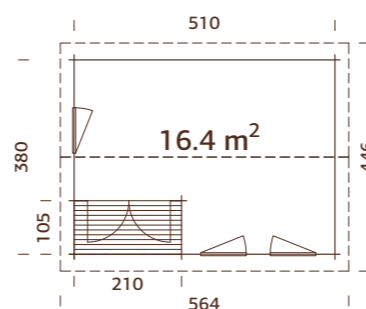

PALMAKO CABIN SUSANNA 16,4 m²

ARTICLE NUMBER: 102469

Double glazed.
Can be built in reverse!
Terrace boards are treated.

MODEL SPECIFICATIONS

Log measurements:
530x400 cm
Volume: 37,2 m³
Terrace: 210x105 cm
Door/window type:
Summer

Door/window glass:
Double glass, 3-9-3 mm
Window opening measurements: 76x87 cm
Door opening measurements: 151x186 cm

Door sill: low, covered with stainless steel
Roof boards: 19 mm
Roof area: 26,1 m²
Roof gradient: 18,5°
Gross ground area (terrace included): 19,4 m²

TREATMENT OPTIONS

102470 brown dip	102472 grey dip	102471 clear white dip
44 mm	A: 205 cm B: 278 cm	Included 19 mm

OPTIONAL

Roofing felt (underlayer): 6 rolls, SBS roofing material: 6 rolls, shingles: 10 packs, roofing nails, rain gutters, additional door and window. See Optional Products p. 268-285 for details.