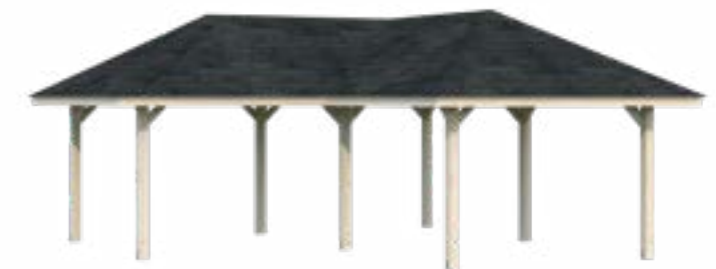

Palmako Connect Bianca Set 3 24,9 m²

PALMAKO CONNECT BIANCA 24,9 m²

NEW!

ARTICLE NUMBER: 109381

Strong posts from laminated wood.

TREATMENT OPTIONS

MODEL SPECIFICATIONS

Measurements: 588x588 cm
Volume: 66,0 m³
Gross ground area: 26,3 m²