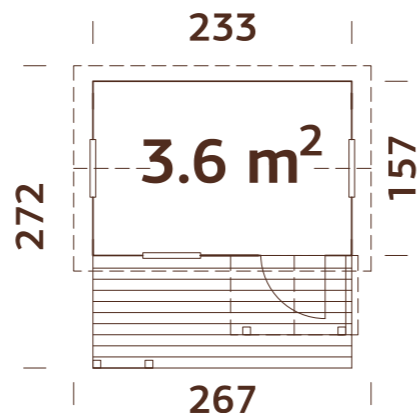

PALMAKO KIDS OTTO 3,6 m²

ARTICLE NUMBER: 101249

MODEL SPECIFICATIONS

Wall measurements:
233x157(258) cm
Volume: 6,4 m³
Door/window glass:
Acrylglass

Fixed window measurements: 56x56 cm
Door opening measurements: 55x112 cm

Roof boards: 16 mm
Roof area: 7,1 m²
Roof gradient: 40,0°
Gross ground area: 3,7 m²

Ready-made wall elements.

TREATMENT OPTIONS

108988
white primer

OPTIONAL

Roofing felt (underlayer): 1 roll, SBS roofing material: 1 roll, shingles: 3 packs, roofing nails.
See Optional Products p. 268-285 for details.