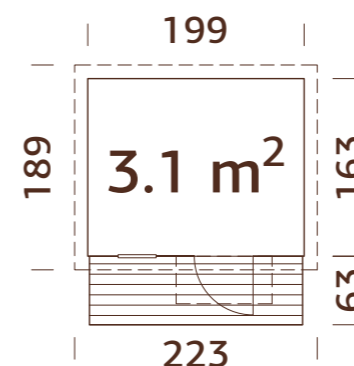

PALMAKO KIDS HARRY 3,1 m²

ARTICLE NUMBER: 101109

Ready-made wall elements.

16+32 mm A: 153 cm B: 189 cm **Included 16 mm**

MODEL SPECIFICATIONS

Wall measurements: 199x163(223) cm
Volume: 5,1 m³
Door/window glass: Acrylglas

Fixed window measurements: 38x116 cm
Door opening measurements: 56x141 cm

Roof boards: 16 mm
Roof area: 4,2 m²
Roof gradient: 9,0°
Gross ground area: 3,2 m²

OPTIONAL

Roofing felt (underlayer): 1 roll, SBS roofing material: 1 roll, roofing nails. See Optional Products p. 268-285 for details.