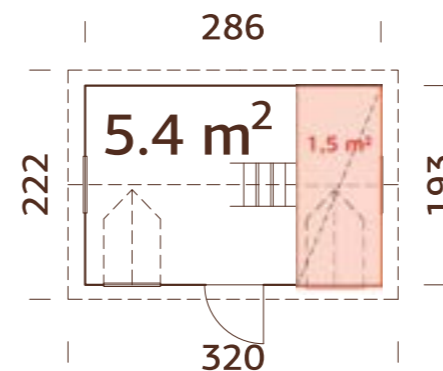

PALMAKO KIDS MARIE 5,4 m²

ARTICLE NUMBER: 108997

MODEL SPECIFICATIONS

Wall measurements:
286x193 cm
Volume: 10,2 m³
Door/window glass:
Acrylglass

Fixed window measurements: 38x54 cm
Door opening measurements: 58x112 cm
Roof boards: 16 mm
Roof area: 10,0 m²

Roof gradient: 40,0°
Gross ground area: 5,5 m²
Ground floor: 5,4 m²
First floor: 1,5 m²

Ready-made wall elements.

OPTIONAL

Roofing felt (underlayer): 2 rolls, SBS roofing material: 2 rolls, shingles: 5 packs, roofing nails.
See Optional Products p. 268-285 for details.