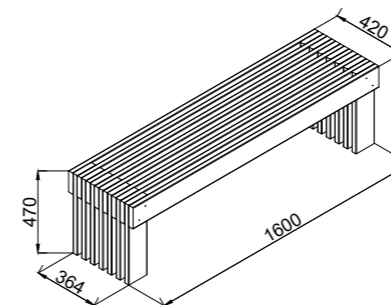

PALMAKO BENCH CAMILLE 16

ARTICLE NUMBER: 109672

NEW!

44 mm

TREATMENT

109672
brown pressure-treated

MODEL SPECIFICATIONS

Measurements: 160x42 cm
Height: 47 cm
Beam profile: 28x120 cm