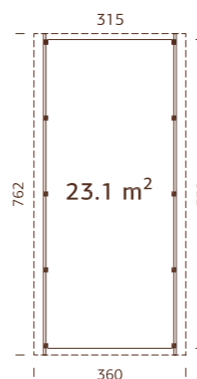

PALMAKO CARPORT KARL 23,1 m²

ARTICLE NUMBER: 101025

under 2,5m

Strong posts from laminated wood. Extension is an optional extra. See Optional Products.

TREATMENT OPTIONS

101026 brown dip	101028 grey dip	101027 clear white dip	108958 white primer
120x120 mm	A: 215 cm B: 232 cm	-	-

MODEL SPECIFICATIONS

Measurements: 360x762 cm
Volume: 60,0 m³
Roof boards: 19 mm

Roof area: 27,4 m²
Roof gradient: 1,1°
Gross ground area: 23,1 m²

OPTIONAL

Roofing felt (underlayer): 6 rolls, SBS roofing material: 6 rolls, roofing nails, EPDM, rain gutters, arch from laminated wood, extension. See Optional Products p. 268-285 for details.