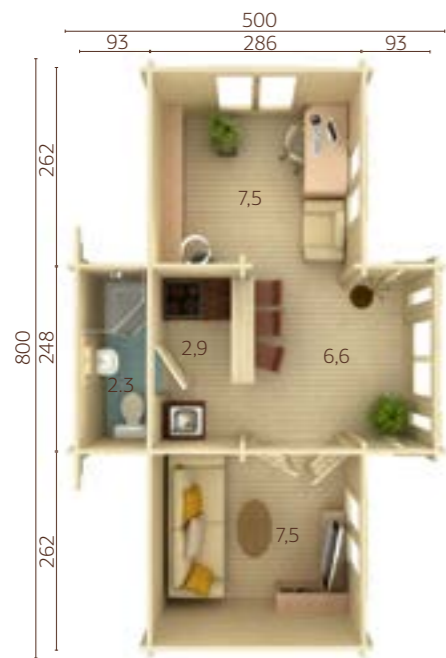

PALMAKO COTTAGE ANNA 26,8 m²

ARTICLE NUMBER: 106568

PALMAKO COTTAGE ANNA 26,8+1,9 m²

ARTICLE NUMBER: 106399

MODEL SPECIFICATIONS

- **Log measurements:** 820x520 cm
- **Volume:** 81,9 m³
- **Door/window type:** Summer
- **Door/window glass:** Double toughened glass, 4-9-4 mm
- **Window opening measurements:** 42x42 cm, 117x145 cm
- **Fixed window measurements:** 26x153 cm
- **Door opening measurements:** 60x188 cm, 115x188 cm
- **Door sill:** low, covered with stainless steel
- **Roof boards:** 19 mm
- **Roof area:** 46,7 m²
- **Roof gradient:** 25,3°
- **Gross ground area :** 29,2 m²

OPTIONAL

Roofing felt (underlayer): 7 rolls, SBS roofing material: 7 rolls, shingles: 18 packs, roofing nails, additional door and window. See Optional Products p. 268-285 for details.