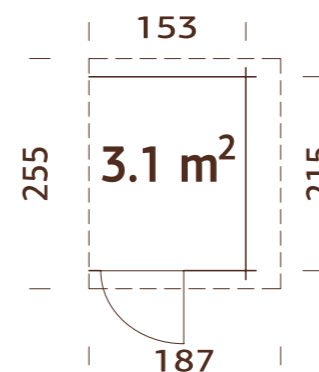

MODEL SPECIFICATIONS

Log measurements:
163x235 cm
Volume: 5,5 m³
Door/window type: Garden
Door opening measurements: 73x141 cm
Door sill: low, covered with stainless steel
Roof boards: 19 mm
Roof area: 4,9 m²
Roof gradient: 11,0°