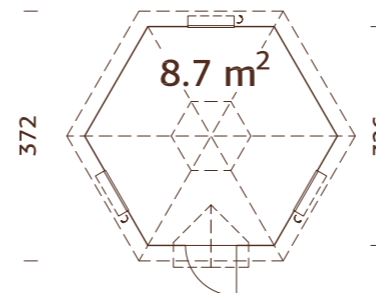

PALMAKO GRILL KOTA EVA 8,7 m²

ARTICLE NUMBER: 104592

Ready-made roof elements.
Option: Grill with table, smoke extraction hood, chimney and chimney cap.

TREATMENT OPTIONS

104593 brown dip   **104595** grey dip   **104594** clear white dip

44 mm   **A: 137 cm**   **Included,**
B: 314 cm   **grates 19 mm**

MODEL SPECIFICATIONS

Diameter: 326 cm
Volume: 19,0 m³
Door/window type: Garden+
Door/window glass: Double glass, 3-6-3 mm
Window opening measurements: 59x41 cm
Door opening measurements: 65x148 cm
Door sill: covered with stainless steel
Roof boards: 19 mm
Roof area: 18,0 m²
Roof gradient: 45,0°
Gross ground area: 9,2 m²

OPTIONAL

Shingles: 9 packs, roofing nails, grill with table, additional door and window. See Optional Products p. 268-285 for details.