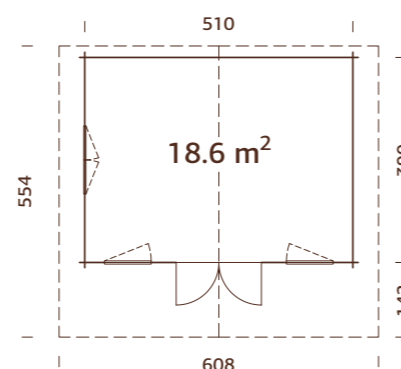

PALMAKO CABIN HELENA 18,6 m²

ARTICLE NUMBER: 102511

Double glazed.

MODEL SPECIFICATIONS

Log measurements:

530x410 cm

Volume: 47,3 m³

Door/window type: Summer

Door/window glass: Double glass, 3-9-3 mm

Window opening

measurements: 76x92 cm,

117x92 cm

Door opening

measurements: 151x183 cm

Door sill: low, covered with stainless steel

Roof boards: 19 mm

Roof area: 34,7 m²

Roof gradient: 16,6°

Gross ground area: 19,9 m²

TREATMENT OPTIONS

102512
brown dip

102514
grey dip

102513
clear white dip

70 mm

A: 216 cm
B: 290 cm

Included
19 mm

OPTIONAL

Roofing felt (underlayer): 8 rolls, SBS roofing material: 8 rolls, shingles: 13 packs, roofing nails, rain gutters, extension, canopy roof, additional door and window.

See Optional Products p. 268-285 for details.