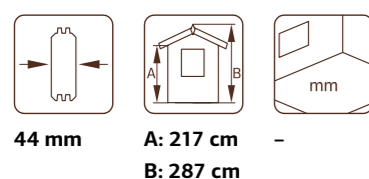

Kit	natural, untreated wood	brown dip	grey dip	clear white dip
Roger 23,9 m² kit without door	101903	101904	101906	101905
Roger 23,9 m² with wooden gate	102498	102499	102501	102500
Roger 23,9 m² with sectional door	102502	102503	102505	102504

44 mm
A: 217 cm
B: 287 cm