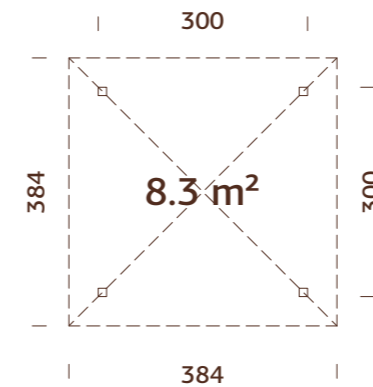

Strong posts from laminated wood.