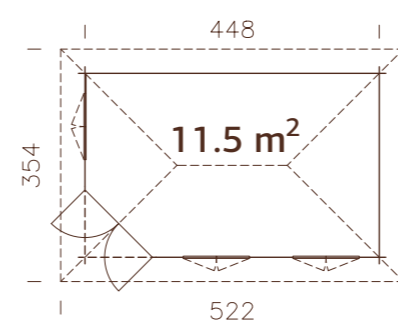

PALMAKO PAVILION MELANIE 11,5 m²

ARTICLE NUMBER: 109355

Can be built in reverse!

TREATMENT OPTIONS

109529 brown dip	109530 grey dip	109528 clear white dip
44 mm	A: 234 cm B: 311 cm	Included 19 mm

MODEL SPECIFICATIONS

Log measurements:
468x300 cm
Volume: 29,9 m³
Door/window type: Garden+
Window glass: Double glass, 3-6-3 mm
Door glass: Toughened glass, 4 mm
Window opening measurements: 90x134 cm
Door opening measurements: 114x186 cm
Door sill: low, covered with stainless steel
Roof boards: 16 mm
Roof area: 19,9 m²
Roof gradient: 24,7°
Gross ground area: 12,1 m²

OPTIONAL

Shingles: 9 packs, roofing nails, rain gutters, additional door and window. See Optional Products p. 268-285 for details.