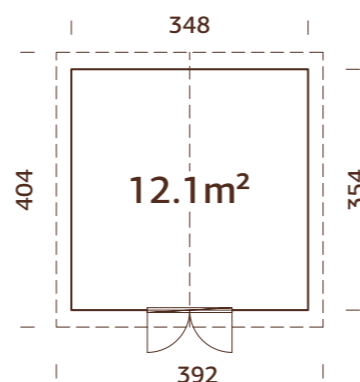

PALMAKO SHED LUCAS 12,1 m²

ARTICLE NUMBER: 108618