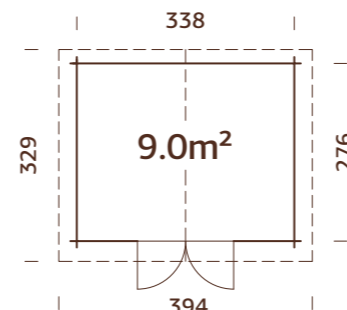

PALMAKO CABIN VALENTINE 9,0 m²

ARTICLE NUMBER: 109458

TREATMENT

109458
brown pressure-treated

28 mm

A: 194 cm
B: 235 cm

NB! Floor is an optional extra! 19 mm

MODEL SPECIFICATIONS

Log measurements:

358x296 cm

Volume: 18.1 m³

Door/window type: Garden

Door/window glass:

Real glass, 4 mm

Door opening

measurements: 139x175 cm

Door sill: low,

covered with stainless steel

Roof boards: 16 mm

Roof area: 12,5 m²

Roof gradient: 13,3°

Gross ground area: 8,8 m²

OPTIONAL

Floor, roofing felt (underlayer): 3 rolls, SBS roofing material: 3 rolls, shingles 6 packs, roofing nails, rain gutters, extension, canopy roof, additional door and window. See Optional Products p. 268-285 for details.