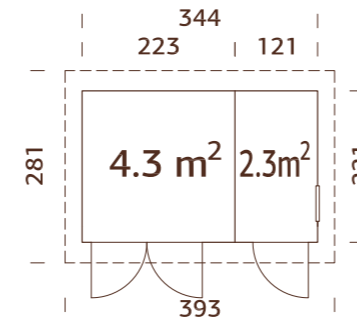

PALMAKO SHED KALLE 6,6 m²

ARTICLE NUMBER: 101228

under 2,5m

Ready-made wall elements with wind protection plastic!
Trendy look! Fine-sawn cladding.

MODEL SPECIFICATIONS

Wall measurements: 344x221 cm	Fixed window, measurements: 51x55 cm	Door sill: hard wood
Volume: 16,0 m³	Door opening measurements: 78x181 cm, 138x181 cm	Roof boards: 19 mm
Door/window type: Summer		Roof area: 11,0 m²
Door/window glass: Real glass, 4 mm		Roof gradient: 4,8°
		Gross ground area: 7,6 m²

OPTIONAL

Roofing felt (underlayer): 2 rolls, SBS roofing material: 2 rolls, roofing nails, rain gutters, additional door. See Optional Products p. 268-285 for details.

18+70 mm   **A: 209 cm**   **Included**
B: 249 cm   **19 mm**