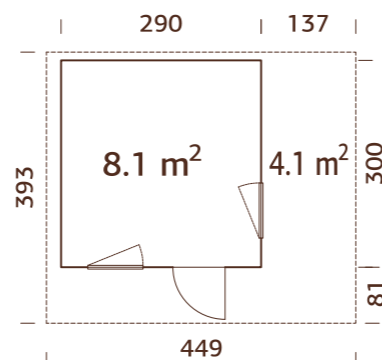

PALMAKO MODERN LOOK HOUSE GRACE

ARTICLE NUMBER: 108586

8,1+4,1 m²

MODEL SPECIFICATIONS

Wall measurements:

290+137x300 cm

Volume: 18,8 m³

Door/window type: Living

Door/window glass: Double toughened glass, 4-18-4 mm

Window opening

measurements: 50x150 cm

Door opening

measurements: 70x193 cm

Door sill: high quality classy oak-aluminium combined door sill

Roof boards: 19 mm

Roof area: 17,5 m²

Roof gradient: 5,0°

Gross ground area:

8,7+4,1 m²

Glue laminated wall panels.
Strong purlins from laminated wood.

56 mm   A: 215 cm   Included
B: 258 cm   28 mm

OPTIONAL

Roofing felt (underlayer): 3 rolls, SBS roofing material: 3 rolls, roofing nails, EPDM, rain gutters, additional door and window. See Optional Products p. 268-285 for details.