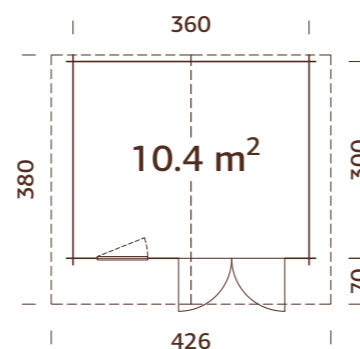

PALMAKO CABIN EMMA 10,4 m²

ARTICLE NUMBER: 102033

MODEL SPECIFICATIONS

Log measurements:

380x320 cm

Volume: 23,9 m³

Door/window type: Garden

Door/window glass: Real glass, 4 mm

Window opening measurements:

66x89 cm

Door opening measurements: 151x175 cm

Door sill: low, covered with stainless steel

Roof boards: 19 mm

Roof area: 16,8 m²

Roof gradient: 16,2°

Gross ground area: 10,8 m²

TREATMENT OPTIONS

102034
brown dip

102036
grey dip

102035
clear white dip

34 mm

A: 205 cm
B: 257 cm

Included
19 mm

OPTIONAL

Roofing felt (underlayer): 3 rolls, SBS roofing material: 3 rolls, shingles: 7 packs, roofing nails, rain gutters, extension, canopy roof, additional door and window. See Optional Products p. 268-285 for details.