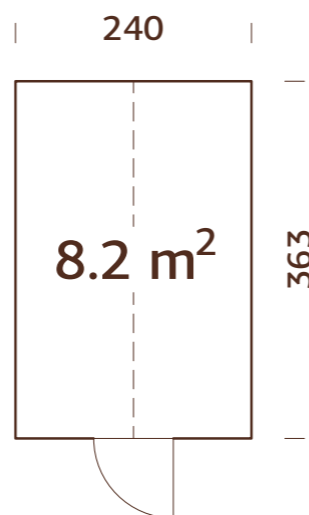

TREATMENT

108999
grey pressure-treated