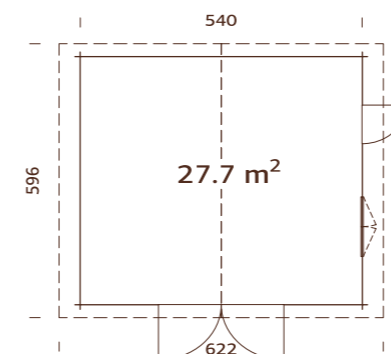

PALMAKO GARAGE ROGER 23,9 m² WITH WOODEN GATE

ARTICLE NUMBER: 102498

PALMAKO GARAGE ROGER 27,7 m² WITH WOODEN GATE

ARTICLE NUMBER: 102379

MODEL SPECIFICATIONS

Log measurements: 470x570 cm

Volume: 59,0 m³

Door/window type: Garden+

Door/window glass:

Double glass, 3-6-3 mm

Window opening measurements: 119x89 cm

Door opening measurements: 73x175 cm

Wooden gate opening measurements: 225x194 cm

Art. No. Wooden gate: 103555

Roof boards: 19 mm

Roof area: 31,7 m²

Roof gradient: 15,7°

Gross ground area: 24,8 m²

OPTIONAL

Roofing felt (underlayer): 7 rolls, SBS roofing material: 7 rolls, shingles: 12 packs, roofing nails, rain gutters, extension, canopy roof, additional door and window, engine set for garage sectional door.

See Optional Products p. 268-285 for details.

Double glazed.
Strong purlins from laminated wood.

TREATMENT OPTIONS

Kit	natural, untreated wood	brown dip	grey dip	clear white dip
Roger 23,9 m² kit without door	101903	101904	101906	101905
Roger 23,9 m² with wooden gate	102498	102499	102501	102500
Roger 23,9 m² with sectional door	102502	102503	102505	102504

MODEL SPECIFICATIONS

Log measurements: 560x560 cm

Volume: 73,9 m³

Door/window type: Summer

Door/window glass:

Double glass, 3-9-3 mm

Window opening measurements: 117x92 cm

Door opening measurements: 73x183 cm

Wooden gate opening measurements: 225x194 cm

Art. No. Wooden gate: 103587

Roof boards: 19 mm

Roof area: 37,8 m²

Roof gradient: 15,7°

Gross ground area: 29,2 m²

OPTIONAL

Roofing felt (underlayer): 8 rolls, SBS roofing material: 8 rolls, shingles: 14 packs, roofing nails, rain gutters, extension, canopy roof, additional door and window, engine set for garage sectional door.

See Optional Products p. 268-285 for details.

Double glazed.
Strong purlins from laminated wood.