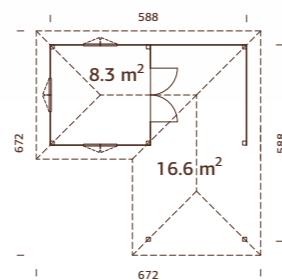

OPTIONAL

Floor (outdoor/as terrace), floor (indoor), roofing felt (underlayer): 11 rolls, shingles: 18 packs, roofing nails, additional door and window. See Optional Products p. 180-181 for details.

Item	Pcs
L-type roof (109381)	1
Apex (109410)	1
Full wall (109375)	6
Double window (109548)	3
Double door (103530)	1

MODEL SPECIFICATIONS

See page 175.