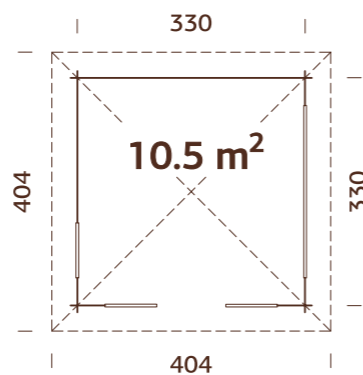

PALMAKO PAVILION JULIE 10,5 m²

ARTICLE NUMBER: 103760

Terrace boards are treated.

MODEL SPECIFICATIONS

Log measurements:
350x350 cm
Volume: 26,0 m³

Roof boards: 19 mm
Roof area: 17,6 m²

Roof gradient: 24,7°
Gross ground area: 10,9 m²

TREATMENT OPTIONS

103761 brown dip	103763 grey dip	103762 clear white dip
28 mm	A: 217 cm B: 310 cm	Included 19 mm

OPTIONAL

Shingles: 9 packs, roofing nails.
See Optional Products p. 268-285 for details.