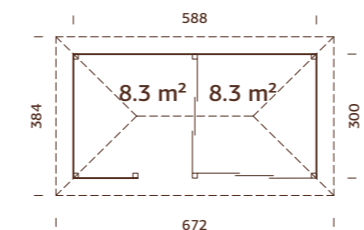

PALMAKO CONNECT BIANCA SET 5 16,6 m²

NEW!

ARTICLE NUMBER: 110208

TREATMENT OPTIONS

110210 brown dip	110211 grey dip	110209 clear white dip
28 mm	A: 210 cm B: 323 cm	NB! Floor is an optional extra! 28 mm

Item	Pcs
Square roof (109392)	1
Extra roof (109374)	1
Apex (109410)	1
Full wall (109375)	3
Half-wall corner (109805)	1
Sliding door (110083)	2

MODEL SPECIFICATIONS See page 169.

OPTIONAL

Floor (outdoor/as terrace), floor (indoor), roofing felt (underlayer): 9 rolls, shingles: 15 packs, roofing nails, rain gutters, additional door and window. See Optional Products p. 180-181 for details.