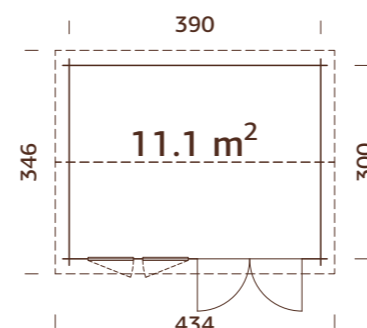

PALMAKO CABIN IRIS 11,1 m²

ARTICLE NUMBER: 102185

Double glazed.
Includes door and window bars.

TREATMENT OPTIONS

102186 brown dip
102188 grey dip
102187 clear white dip

44 mm
A: 211 cm
B: 252 cm
Included
19 mm

MODEL SPECIFICATIONS

Log measurements:

410x320 cm

Volume: 25,3 m³

Door/window type: Garden+

Window glass: Double glass, 3-6-3 mm

Door glass: Double toughened glass, 4-6-4 mm

Window opening measurements: 60x111 cm

Door opening measurements: 151x175 cm

Door sill: low, covered with stainless steel

Roof boards: 19 mm

Roof area: 15,1 m²

Roof gradient: 13,2°

Gross ground area: 11,7 m²

OPTIONAL

Roofing felt (underlayer): 3 rolls, SBS roofing material: 3 rolls, roofing nails, rain gutters, extension, canopy roof, additional door and window. See Optional Products p. 268-285 for details.