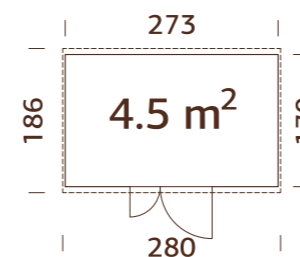

PALMAKO SHED LEIF 4,5 m²

ARTICLE NUMBER: 101081

under 2,5m

Ready-made wall elements.

TREATMENT OPTIONS

101082 brown dip	101084 grey dip	101083 clear white dip
16+32 mm	A: 190 cm B: 230 cm	Included 16 mm

MODEL SPECIFICATIONS

Wall measurements: 273x170 cm
Volume: 8,8 m³

Door opening measurements: 102x182 cm
Roof boards: 16 mm

Roof area: 5,2 m²
Roof gradient: 12,0°
Gross ground area: 4,6 m²

OPTIONAL

Roofing felt (underlayer): 1 roll, SBS roofing material: 1 roll, roofing nails.
See Optional Products p. 268-285 for details.