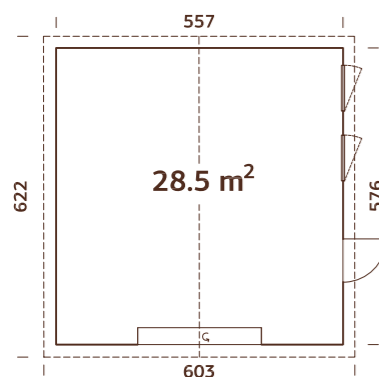

MODEL SPECIFICATIONS

Wall measurements: 557x576 cm

Volume: 78,3 m³

Door/window type: Summer

Door/window glass:

Double glass, 3-9-3 mm

**Window opening
measurements:** 69x38 cm

**Door opening
measurements:** 78x191, 221x188 cm