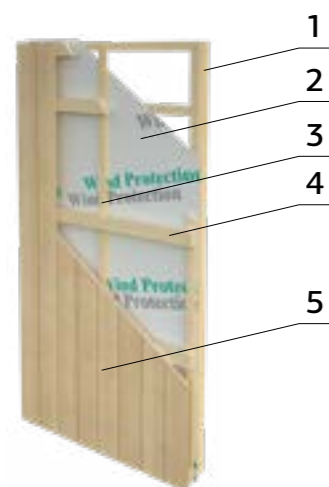

PRE-FABRICATED PALMAKO NORDIC+ GARAGES WITH ELEMENT THICKNESS OF 160 MM

These Scandinavian-style garages are suitable for any garden that lacks strong, weather-resistant buildings where you can be with your family and friends. Feel free to take your time and delve into the following pages of our best choice of modern, pre-fabricated Nordic+ garages.

Ready-made wall elements are covered with wind-protection plastic inside, making these garages extremely weatherproof, especially rain and wind-resistant. It is comfortable to be in a building when it is warm - we have thought about it and given you an opportunity for 95 mm insulation. You can insulate walls, floors and ceilings. For better ventilation we have added ventilation battens after cladding. All the garages have double thermo glazing and outwards-opening windows. These models have 40 mm EPS (expanded polystyrene) insulated doors.

Total element thickness by Nordic+ garages is 160 mm. Here is a cross section of an element just to get a better understanding of what these elements look like and consist of:

1. 44x95mm frame
2. Wind-protection plastic
3. 19x45mm ventilation battens
4. 28x70mm cladding support battens
5. 18mm fine sawn cladding

One set – many houses!

A model contains set of wall and window-door elements, which can be rearranged in several ways. This results in multiple appearance options for the house.