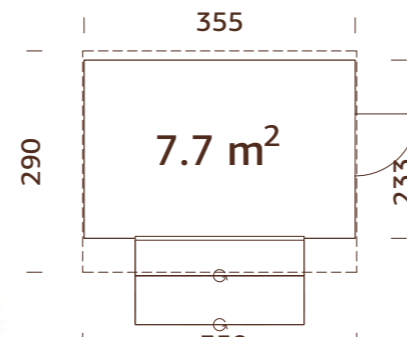

NEW!

Ready-made wall elements.

16+32 mm **A: 209 cm** **Included**
B: 264 cm **19 mm**

MODEL SPECIFICATIONS

Wall measurements:

355x233 cm

Volume: 21,7 m³

Door/window type: Summer