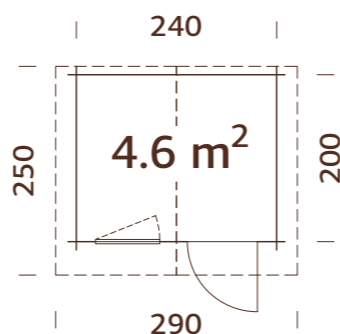

PALMAKO CABIN EMMA 4,6 m²

ARTICLE NUMBER: 101797

under 2,5m

MODEL SPECIFICATIONS

Log measurements:

260x220 cm

Volume: 10,2 m³

Door/window type: Garden

Door/window glass: Real glass, 4 mm

Window opening measurements:

66x89 cm

Door opening measurements: 73x175 cm

Door sill: low, covered with stainless steel

Roof boards: 19 mm

Roof area: 7,4 m²

Roof gradient: 13,7°

Gross ground area: 4,8 m²

TREATMENT OPTIONS

101798
brown dip

101800
grey dip

101799
clear white dip

28 mm

A: 194 cm
B: 222 cm

Included
19 mm

OPTIONAL

Roofing felt (underlayer): 2 rolls, SBS roofing material: 2 rolls, shingles: 4 packs, roofing nails, rain gutters, additional door and window. See Optional Products p. 268-285 for details.