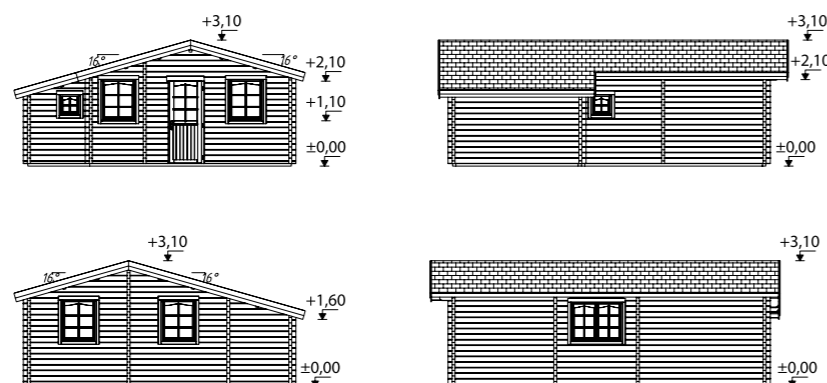

OPTIONAL

Roofing felt (underlayer): 10 rolls, SBS roofing material: 10 rolls, shingles: 21 packs, roofing nails, additional door and window.
See Optional Products p. 268-285 for details.

Double glazed.
Strong purlins from laminated wood.

70 mm
A: 230 cm
B: 310 cm
Included
28 mm