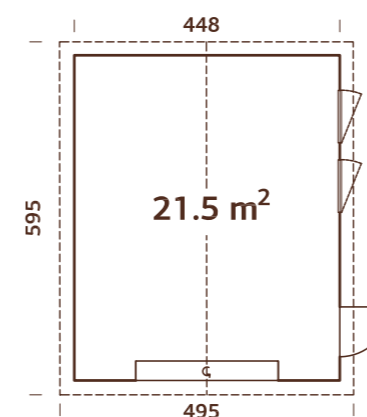

MODEL SPECIFICATIONS

Wall measurements: 448x548 cm

Volume: 55,4 m³

Door/window type: Summer

Door/window glass:

Double glass, 3-9-3 mm

Window opening

measurements: 69x38 cm

Door opening measurements:

78x191, 221x188 cm

Door sill: hard wood

Roof boards: 19 mm

Roof area: 30,4 m²

Roof gradient: 20,0°

Gross ground area: 24,6 m²

OPTIONAL

Roofing felt (underlayer): 7 rolls, SBS roofing material: 7 rolls, shingles: 13 packs, roofing nails, rain gutters, additional door and window, canopy roof, engine set for garage sectional door.

See Optional Products p. 268-285 for details.

Door and window elements are interchangeable.

Double glazed.

Trendy look! Fine-sawn cladding.

Ready-made wall elements with wind protection plastic!

Sectional door included.

160 mm   A: 216 cm   -
B: 316 cm