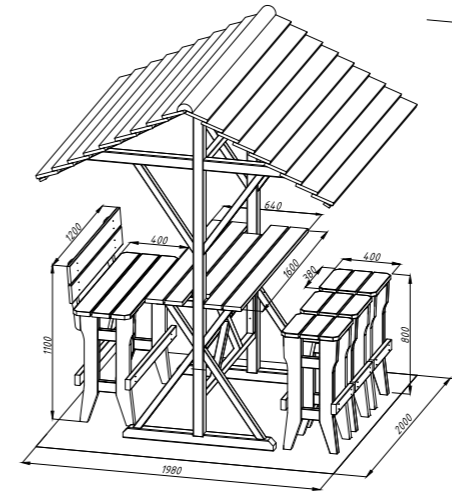

MODEL SPECIFICATIONS

Measurements: 274x274 cm
Height: 73 cm

TREATMENT

100797
green pressure-treated

PALMAKO GARDEN FURNITURE SET LEO

ARTICLE NUMBER: 109524

28 mm

Set consist of: table with roof, bench and three stools.