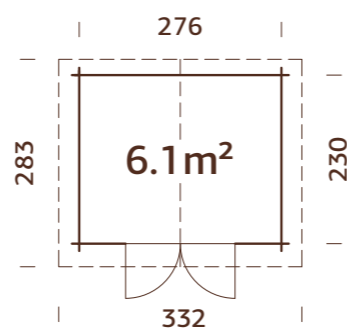

PALMAKO CABIN VALENTINE 6,1 m²

ARTICLE NUMBER: 109454

MODEL SPECIFICATIONS

Log measurements:

296x250 cm

Volume: 13.0 m³

Door/window type: Garden

Door/window glass:

Real glass, 4 mm

Door opening

measurements: 139x175 cm

Door sill: low, covered with stainless steel

Roof boards: 16 mm

Roof area: 9.6 m²

Roof gradient: 16,2°

Gross ground area: 6.3 m²

TREATMENT

109454
brown pressure-treated

28 mm

A: 194 cm
B: 235 cm

NB! Floor is an optional extra! 19 mm

OPTIONAL

Floor, roofing felt (underlayer): 2 rolls, SBS roofing material: 2 rolls, shingles 4 packs, roofing nails, rain gutters, extension, canopy roof, additional door and window. See Optional Products p. 268-285 for details.