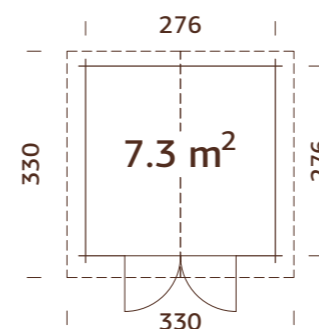

PALMAKO CABIN LOTTA 7,3 m²

ARTICLE NUMBER: 101482

under 2,5m

TREATMENT OPTIONS

101483
brown dip

101485
grey dip

101484
clear white dip

28 mm

A: 194 cm
B: 247 cm

NB! Floor is an optional extra! 19 mm

MODEL SPECIFICATIONS

Log measurements:

296x296 cm

Volume: 16,1 m³

Door/window type: Garden

Door/window glass: Real glass, 4 mm

Door opening measurements:

151x175 cm

Door sill: low, covered with stainless steel

Roof boards: 16 mm

Roof area: 11,5 m²

Roof gradient: 20,6°

Gross ground area: 7,6 m²

OPTIONAL

Floor, roofing felt (underlayer): 3 rolls, SBS roofing material: 3 rolls, shingles: 5 packs, roofing nails, rain gutters, extension, canopy roof, additional door. See Optional Products p. 268-285 for details.