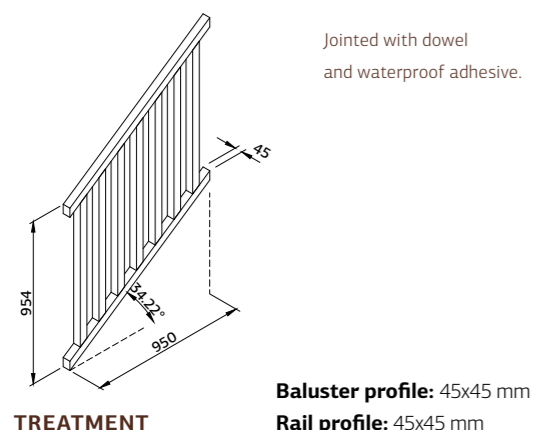

PALMAKO FENCE FOR STAIRS SIRI 17

ARTICLE NUMBER: 100561

TREATMENT

100561
primer + white painted 2 layers (RAL 9016)