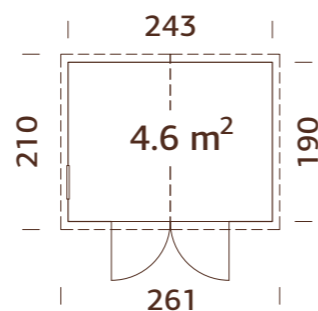

PALMAKO SHED DAN 4,5 m²

ARTICLE NUMBER: 101176

under 2,5m

Ready-made wall elements.

MODEL SPECIFICATIONS

Wall measurements:

243x190 cm

Volume: 9,3 m³

Door/window glass:

Acrylglas

Fixed window, measurements:

44x44 cm

Door opening measurements:

138x182 cm

Roof boards: 16 mm

Roof area: 5,5 m²

Roof gradient: 16,0°

Gross ground area: 4,6 m²

TREATMENT OPTIONS

101177
brown dip

101179
grey dip

101178
clear white dip

16+32 mm

A: 190 cm

Included

B: 220 cm

16 mm

OPTIONAL

Roofing felt (underlayer): 1 roll, SBS roofing material: 1 roll, shingles: 3 packs, roofing nails.
See Optional Products p. 268-285 for details.