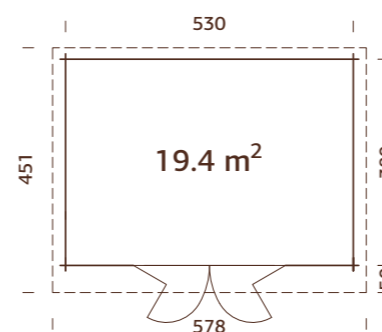

PALMAKO CABIN LEA 19,4 m²

ARTICLE NUMBER: 101736

under 2,5m

Bifold doors.
Double glazed.

TREATMENT OPTIONS

101737 brown dip	101739 grey dip	101738 clear white dip
44 mm	A: 200 cm B: 249 cm	Included 19 mm

MODEL SPECIFICATIONS

Log measurements:

550x400 cm

Volume: 42,0 m³

Door/window type: Garden+

Door/window glass: Double

toughened glass, 4-6-4 mm

Bi-fold door opening

measurements: 263x184 cm

Door sill: low, covered with

stainless steel

Roof boards: 19 mm

Roof area: 25,8 m²

Roof gradient: 5,2°

Gross ground area: 20,1 m²

OPTIONAL

Roofing felt (underlayer): 6 rolls, SBS roofing material: 6 rolls, roofing nails, EPDM, rain gutters, extension, canopy roof, additional door. See Optional Products p. 268-285 for details.