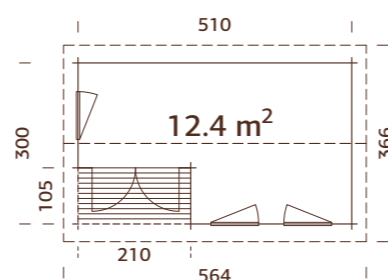

PALMAKO CABIN SUSANNA 12,4 m²

ARTICLE NUMBER: 102465

Double glazed.
Can be built in reverse!
Terrace boards are treated.

MODEL SPECIFICATIONS

Log measurements:
530x320 cm
Volume: 28,6 m³
Terrace: 210x105 cm
Door/window type:
Summer

Door/window glass:
Double glass, 3-9-3 mm
Window opening measurements: 76x87 cm
Door opening measurements: 151x186 cm

Door sill: low, covered with stainless steel
Roof boards: 19 mm
Roof area: 21,4 m²
Roof gradient: 18,4°
Gross ground area (terrace included): 15,3 m²

TREATMENT OPTIONS

102466 brown dip	102468 grey dip	102467 clear white dip
44 mm	A: 205 cm B: 263 cm	Included 19 mm

OPTIONAL

Roofing felt (underlayer): 5 rolls, SBS roofing material: 5 rolls, shingles: 9 packs, roofing nails, rain gutters, additional door and window. See Optional Products p. 268-285 for details.