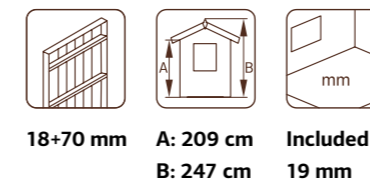

MODEL SPECIFICATIONS

Wall measurements: 344x221 cm	Fixed window, measurements: 51x55 cm	Roof boards: 19 mm
Volume: 14,8 m³	Door opening measurements: 78x181 cm, 138x181 cm	Roof area: 10,3 m²
Door/window type: Summer	Door sill: hard wood	Roof gradient: 15,0°
Door/window glass: Real glass, 4 mm		Gross ground area: 7,6 m²

OPTIONAL

Roofing felt (underlayer): 2 rolls, SBS roofing material: 2 rolls, shingles: 5 packs, roofing nails, rain gutters, additional door. See Optional Products p. 268-285 for details.