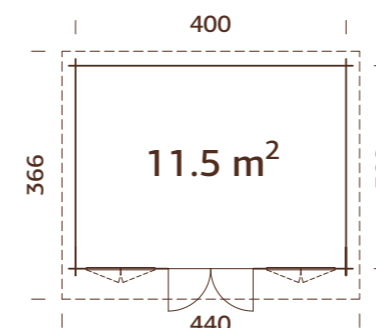

PALMAKO CABIN LISA 11,5 m²

ARTICLE NUMBER: 102281

under 2,5m

TREATMENT OPTIONS

102282 brown dip	102284 grey dip	102283 clear white dip
34 mm	A: 211 cm B: 234 cm	Included 19 mm

MODEL SPECIFICATIONS

420x320 cm
Volume: 25,6 m³
Door/window type: Garden
Window glass: Real glass, 4 mm

Door glass: Toughened glass, 4 mm
Window opening measurements: 90x123 cm
Door opening measurements: 114x186 cm

Door sill: low, covered with stainless steel
Roof boards: 19 mm
Roof area: 16,1 m²
Roof gradient: 4,4°
Gross ground area: 12,0 m²

OPTIONAL

Roofing felt (underlayer): 3 rolls, SBS roofing material: 3 rolls, roofing nails, EPDM, rain gutters, extension, canopy roof, additional door and window. See Optional Products p. 268-285 for details.