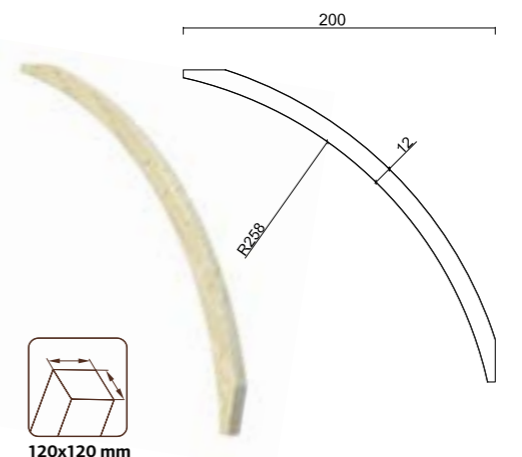

CARPORT ARCH

ARTICLE NUMBER: 102765

TREATMENT OPTIONS

102766 brown dip   102768 grey dip   102767 clear white dip   109084 white primer

ANCHOR, ADJUSTABLE POST LEG

ARTICLE NUMBER: 106608

PLASTIC POT FOR LILI AND MELISSA

ARTICLE NUMBER: 107430