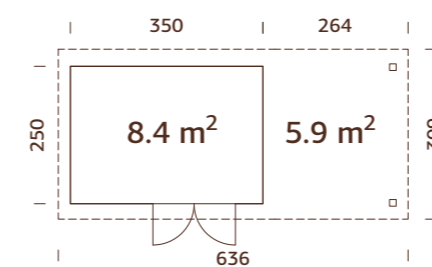

PALMAKO CABIN LARA 8,4+5,9 m²

ARTICLE NUMBER: 101603

under 2,5m

MODEL SPECIFICATIONS

Wall measurements:

587x250 cm

Volume: 18,0+12,4 m³

Door/window type: Garden

Door/window glass: Real glass, 4 mm

Door opening measurements:

140x180 cm

Door sill: low, covered with stainless steel

Roof boards: 16 mm

Roof area: 18,1 m²

Roof gradient: 1,0°

Gross ground area: 14,7 m²

Can be built in reverse!
Modern corner connection.
Matt door glass.

28 mm

A: 197 cm
B: 221 cm

NB! Floor is an optional extra! 19 mm

OPTIONAL

Floor, roofing felt (underlayer): 5 rolls, SBS roofing material: 5 rolls, roofing nails, EPDM, rain gutters, canopy roof, additional door and window. See Optional Products p. 268-285 for details.