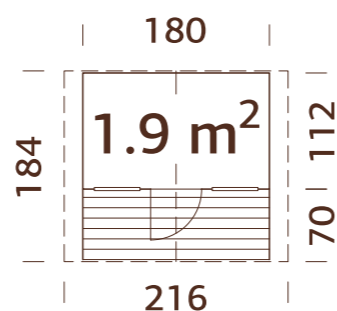

PALMAKO KIDS FELIX 1,9 m²

ARTICLE NUMBER: 101125