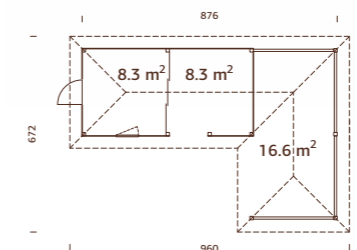

Item	Pcs
L-type roof (109381)	1
Extra roof (109374)	1
Apex (109410)	1
Full wall (109375)	4
Fence (109378)	4
Half-wall corner (109805)	1
Sliding door (110083)	1
Single window (100038)	1
Single door (107035)	1

MODEL SPECIFICATIONS

See page 175.