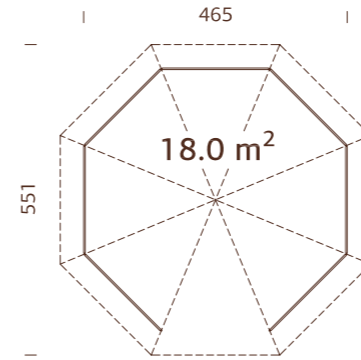

PALMAKO PAVILION BETTY 18,0 m²

ARTICLE NUMBER: 105212