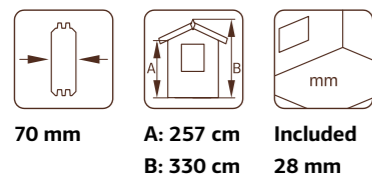

Double glazed.