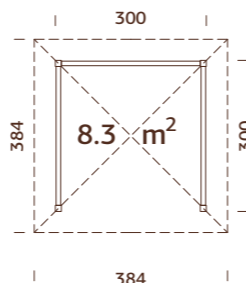

TREATMENT OPTIONS

110146 brown dip	110147 grey dip	110145 clear white dip
120x120 mm	A: 210 cm B: 319 cm	NB! Floor is an optional extra! 28 mm

OPTIONAL

Floor (outdoor/as terrace), floor (indoor), roofing felt (underlayer): 6 rolls, shingles: 9 packs, roofing nails, rain gutters. See Optional Products p. 180-181 for details.