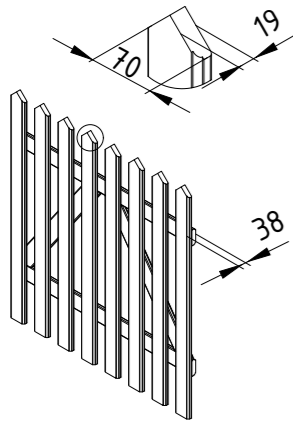

TREATMENT OPTIONS

109035
primer + white painted 2 layers (RAL 9016)

OPTIONAL

Fence gate hardware kit. See Optional Products p. 268-285 for details.

MODEL SPECIFICATIONS

Element measurements,
width x height: 900x1000 mm
Depth: 38 mm
Palisade profile: 19x70 mm