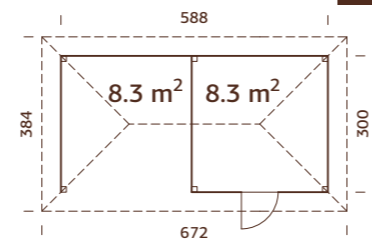

PALMAKO CONNECT BIANCA SET 10 16,6 m²

NEW!

ARTICLE NUMBER: 110228

Can be built in reverse!

Item	Pcs
Square roof (109392)	1
Extra roof (109374)	1
Full wall (109375)	6
Single window (103311)	1
Double door (106799)	1

MODEL SPECIFICATIONS See page 169.

OPTIONAL

Floor (outdoor/as terrace), floor (indoor), roofing felt (underlayer): 9 rolls, shingles: 15 packs, roofing nails, rain gutters, additional door and window. See Optional Products p. 180-181 for details.

PALMAKO CONNECT BIANCA SET 11 16,6 m²

NEW!

ARTICLE NUMBER: 110232

Can be built in reverse!

Item	Pcs
Square roof (109392)	1
Extra roof (109374)	1
Apex (109410)	1
Full wall (109375)	6
Single door (107035)	1

MODEL SPECIFICATIONS See page 169.

OPTIONAL

Floor (outdoor/as terrace), floor (outdoor/as terrace), floor (indoor), roofing felt (underlayer): 9 rolls, shingles: 15 packs, roofing nails, rain gutters, additional door and window. See Optional Products p. 180-181 for details.

PALMAKO CONNECT BIANCA SET 12 16,6 m²

NEW!

ARTICLE NUMBER: 110236

Can be built in reverse!

Item	Pcs
Square roof (109392)	1
Extra roof (109374)	1
Full wall (109375)	5
Sectional door (110078)	1
Single window (100038)	1
Single door (107035)	1

MODEL SPECIFICATIONS See page 169.

OPTIONAL

Floor (outdoor/as terrace), floor (indoor), roofing felt (underlayer): 9 rolls, shingles: 15 packs, roofing nails, rain gutters, additional door and window. See Optional Products p. 180-181 for details.

PALMAKO CONNECT BIANCA 24,9 m²

NEW!

ARTICLE NUMBER: 109381

Strong posts from laminated wood.

TREATMENT OPTIONS

MODEL SPECIFICATIONS

Measurements: 588x588 cm
Volume: 66,0 m³
Gross ground area: 26,3 m²

Roof boards: 19 mm
Roof area: 48,0 m²
Roof gradient: 30,0°

OPTIONAL