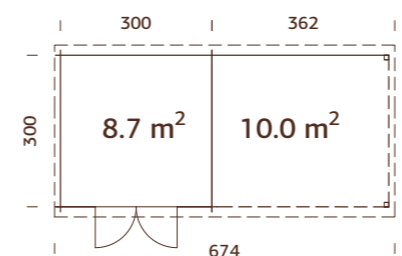

PALMAKO CABIN ELLA 8,7+10,0 m²

ARTICLE NUMBER: 101623

under 2,5m

TREATMENT OPTIONS

101624
brown dip

101626
grey dip

101625
clear white dip

28 mm

A: 199 cm
B: 214 cm

NB! Floor is an optional extra! 19 mm

MODEL SPECIFICATIONS

Log measurements:

670x320 cm

Volume: 17,8+19,9 m³

Door/window type: Garden

Door glass: Toughened glass, 4 mm

Door opening

measurements: 151x175 cm

Door sill: low, covered with stainless steel

Roof boards: 19 mm

Roof area: 22,5 m²

Roof gradient: 2,2°

Gross ground area: 19,5 m²

OPTIONAL

Floor, roofing felt (underlayer): 5 rolls, SBS roofing material: 5 rolls, roofing nails, EPDM, rain gutters, additional door. See Optional Products p. 268-285 for details.