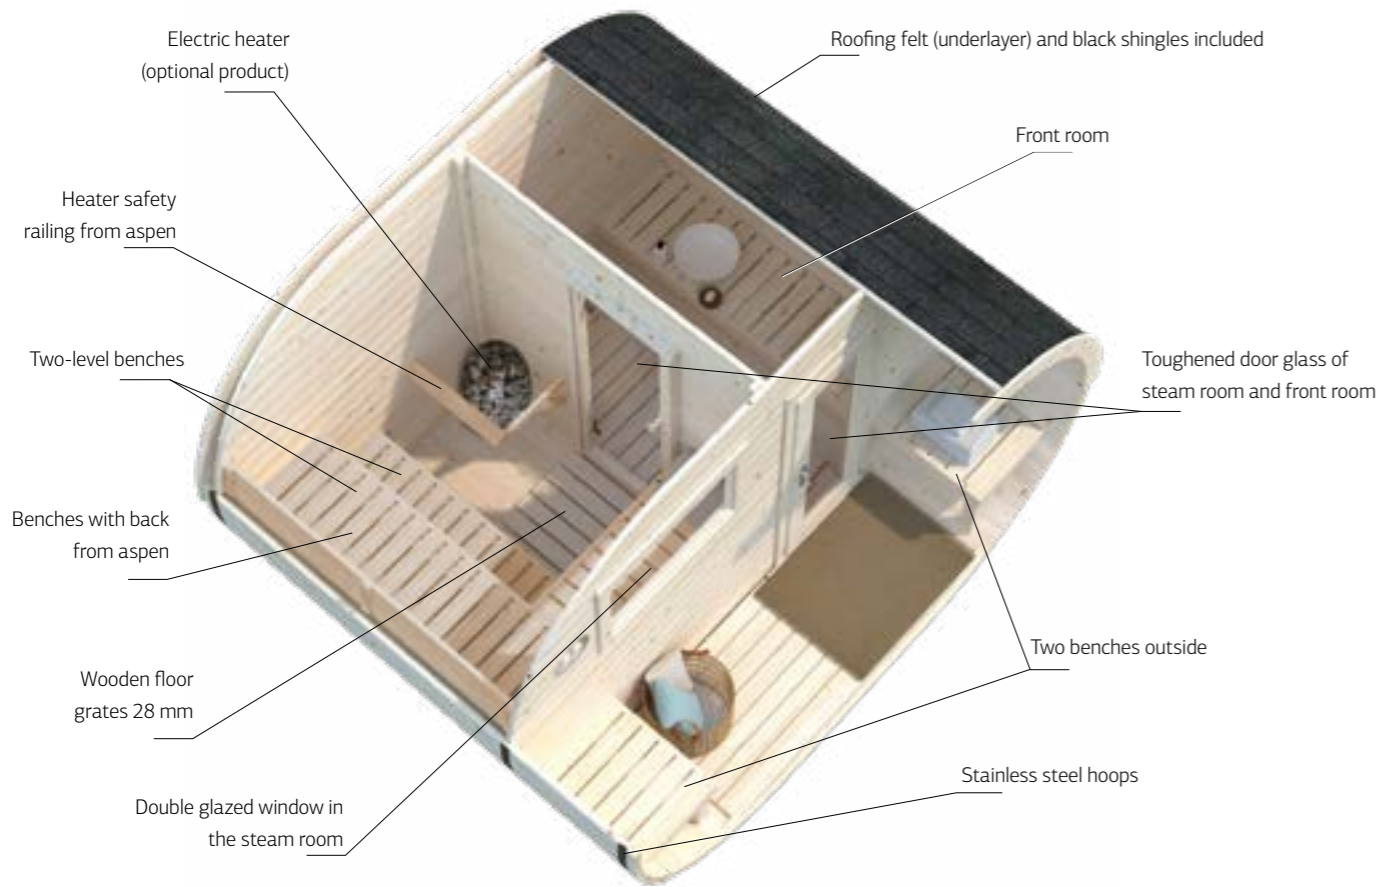

GARDEN SPA

OUTDOOR SPA IN YOUR OWN GARDEN

We are so excited to introduce you our brand new Garden Spa category, a new level in our product development with products that have been missing so far among our selection. What could be more enjoyable than having an outdoor spa in your own garden, a relaxing area and a healthy extra space for yourself, your family and friends. With having a sauna in the garden you can easily transform your garden or property into a personal functional garden SPA. We have in Garden Spa product range two beautiful saunas – a barrel sauna Anita 1,3+0,7 m² and an oval sauna Anette 3,0+1,5 m². Electric heater can be ordered as an optional extra, there are HUUM Drop and Narvi NM heaters in our selection, please see the pages 154–155 for more information.