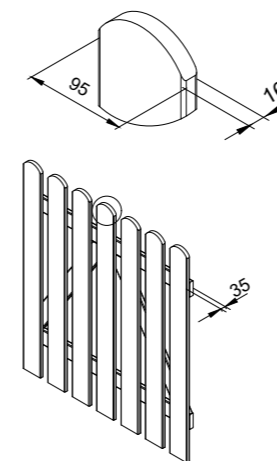

PALMAKO GATE KELDA 10

ARTICLE NUMBER: 107907

TREATMENT OPTIONS

107907
primer + white painted 2 layers (RAL 9016)

OPTIONAL

Fence gate hardware kit. See Optional Products p. 268-285 for details.

MODEL SPECIFICATIONS

Element measurements,
width x height: 900x1000 mm
Depth: 35 mm
Palisade profile: 16x95 mm