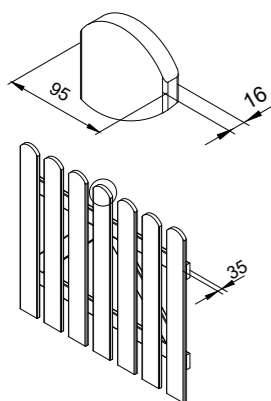

PALMAKO GATE KELDA 8

NEW!

ARTICLE NUMBER: 108333 / 108334

TREATMENT OPTIONS

108333
green pressure-treated

108334
primer + white painted 2 layers (RAL 9016)

OPTIONAL

Fence gate hardware kit. See Optional Products p. 268-285 for details.

MODEL SPECIFICATIONS

Element measurements,
width x height: 900x800 mm
Depth: 35 mm
Palisade profile: 16x95 mm