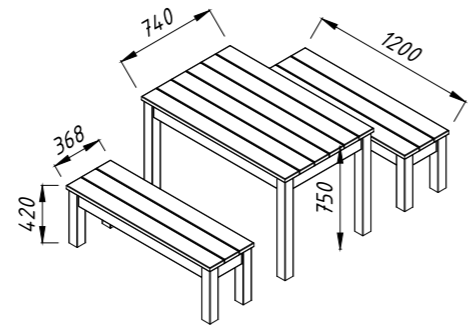

PALMAKO STAIR STRINGERS DANIEL 7

PALMAKO TABLE WITH BENCHES SANNE 12

ARTICLE NUMBER: 100807

28 mm

MODEL SPECIFICATIONS

Measurements:
120x74 cm (table), 120x37 cm (benches)

Height:
75 cm (table), 42 cm (benches)