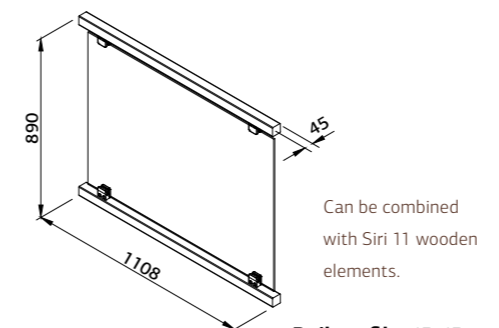

PALMAKO FENCE FOR TERRACE, SIRI 11 GLASS

ARTICLE NUMBER: 107693

TREATMENT

107693
primer + white painted 2 layers (RAL 9016)