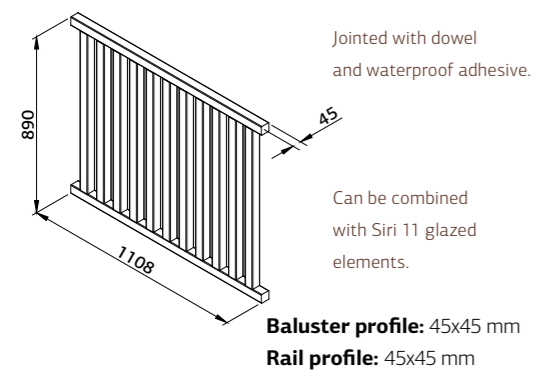

PALMAKO FENCE FOR TERRACE SIRI 11

ARTICLE NUMBER: 100555

TREATMENT OPTIONS

100555
primer + white painted 2 layers (RAL 9016)