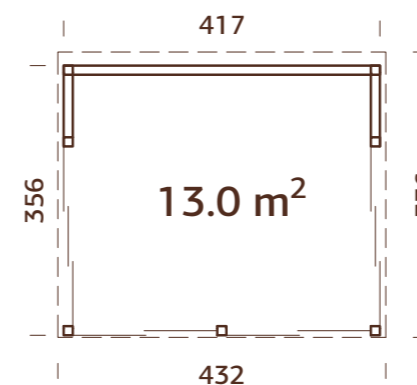

TREATMENT OPTIONS

103981 brown dip	103983 grey dip	103982 clear white dip	109001 white primer
120x120 mm	A: 230 cm B: 254 cm		

PALMAKO PAVILION NOVA 13,0 m²

ARTICLE NUMBER: 108593

Nova 13,0 m² kit without sliding door and polycarbonate roof
Article number: 108589