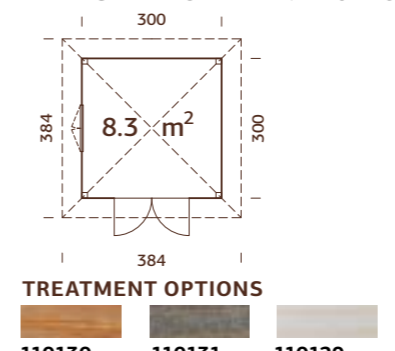

PALMAKO CONNECT BIANCA SET 5 8,3 m²

ARTICLE NUMBER: 110128

NEW!

Item	Pcs
Square roof (109392)	1
Full wall (109375)	4
Double window (109548)	1
Double door (103530)	1

MODEL SPECIFICATIONS See page 165.

TREATMENT OPTIONS

110130 brown dip	110131 grey dip	110129 clear white dip
28 mm	A: 210 cm B: 323 cm	NB! Floor is an optional extra! 28 mm

OPTIONAL

Floor (outdoor/as terrace), floor (indoor), roofing felt (underlayer): 6 rolls, shingles: 9 packs, roofing nails, rain gutters, additional door and window. See Optional Products p. 180-181 for details.