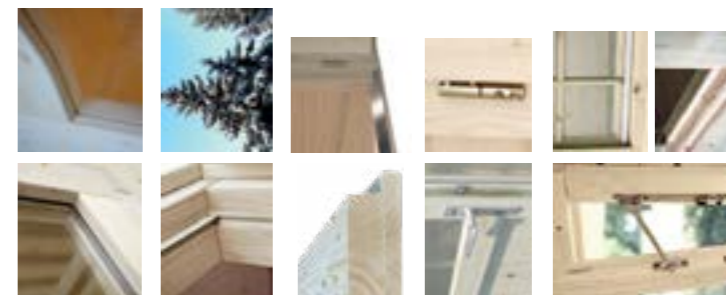

Scan the QR-codes to see the videos of specific door and window types:

	Shed	Eco	Garden	Garden+	Summer	Living ¹
Suitable for walls	12-44 mm	16-44 mm	28-70 mm	40-70 mm	40-70 mm	70-134 mm
Wood type	Nordic Spruce	Nordic Spruce	Nordic Spruce	Nordic Spruce	Nordic Spruce or Pine	Nordic Pine
Glazing	Acrylglass	Single, 4 mm	Single, 4 mm	Double, 3-6-3 mm / toughened, 4-6-4 mm	Double, 3-9-3 mm / toughened, 4-9-4 mm / double toughened, 4-9-4 mm	Double, 3-9-3 mm / toughened, 4-9-4 mm / double toughened, 4-18-4 mm
U-value						1,4 W/m ² K
Rubber seals and silicone	No	No	No	Yes (seals in rolls)	Yes	Yes
Door frame	Solid wood	Solid wood	Laminated	Laminated	Laminated	Laminated
Door sill	No	Solid wood	Covered with stainless steel	Covered with stainless steel	Covered with stainless steel	From hardwood
Door lock	Latch, hasp & staple	Cylinder lock	Cylinder lock	Cylinder lock	Cylinder lock	Analogue of Assa 565
Door hinges	Screw-fixed T-hinges	Bolt hinges, screw-fixed	Bolt hinges, regular	Bolt hinges, regular	3D door hinges, adjustable in X-, Y- and Z-axes	Hinge leaves for rebated door
Window frame	Wood	Wood	Solid wood	Solid wood	Solid wood (Spruce) or laminated (Pine)	Laminated, knot-free
Window water gutter	No	Wood	Wood	Wood	Aluminium	Aluminium
Window hinges	No	Bolt hinges, regular	Bolt hinges, regular	Bolt hinges, regular	Bolt hinges, screw-fixed	Hidden hinges (articulated hinges)
Window opening	Nonopening	Outside or inside (tilt&turn, 2-hand system)	Outside or inside (tilt&turn, 2-hand system)	Outside or inside (tilt&turn, 2-hand system)	Outside or inside (tilt&turn, 2-hand system)	Outside or inside (tilt&turn, 1-hand system)