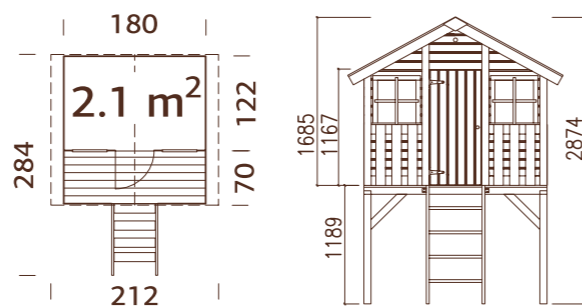

PALMAKO KIDS TOBY 2,1 m²

ARTICLE NUMBER: 101129

Ready-made wall elements.

MODEL SPECIFICATIONS

Wall measurements:

180x122(190) cm

Volume: 3,0 m³

Window glass: Acrylglas

Fixed window

measurements: 38x44 cm

Door opening

measurements: 51x115 cm

Roof boards: 16 mm

Roof area: 4,6 m²

Roof gradient: 29,0°

Gross ground area: 2,2 m²

16+28 mm A: 117 cm B: 169/287 cm Included 16 mm

OPTIONAL

Anchors x4, roofing felt (underlayer): 1 roll,

SBS roofing material: 1 roll, shingles: 2 packs, roofing nails, slide,

swing beam. See Optional Products p. 268-285 for details.