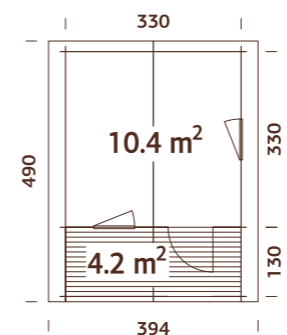

PALMAKO CABIN EMMA 10,4+4,2 m²

ARTICLE NUMBER: 101885

Terrace boards are treated.
NB! Shutters and terrace included!

TREATMENT OPTIONS

101886
brown dip

101888
grey dip

101887
clear white dip

34 mm

A: 205 cm
B: 257 cm

Included
19 mm

MODEL SPECIFICATIONS

Log measurements:

350x350(480) cm

Volume: 24,1 m³

Terrace: 330x130 cm

Door/window type: Garden

Door/window glass: Real glass, 4 mm

Window opening measurements:

66x89 cm

Door opening measurements: 73x175 cm

Door sill: low, covered with stainless steel

Roof boards: 19 mm

Roof area: 20,0 m²

Roof gradient: 17,6°

Gross ground area (terrace included): 15,2 m²

OPTIONAL

Roofing felt (underlayer): 5 rolls, SBS roofing material: 5 rolls, shingles: 8 packs, roofing nails, rain gutters, extension, canopy roof, additional door and window. See Optional Products p. 268-285 for details.