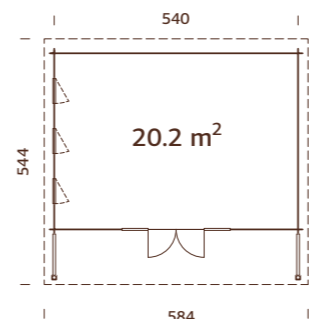

PALMAKO CABIN CAROLINE 20,2 m²

ARTICLE NUMBER: 109490

Double glazed.

TREATMENT OPTIONS

109492 brown dip	109493 grey dip	109491 clear white dip
44 mm	A: 228 cm B: 257 cm	Included 19 mm

MODEL SPECIFICATIONS

560x410 cm
Volume: 47,7 m³
Door/window type: Garden+
Window glass: Double toughened glass, 4-9-4 mm

Door glass: Double toughened glass, 4-6-4 mm
Window opening measurements: 44x157 cm
Door opening measurements: 120x183 cm

Door sill: low, covered with stainless steel
Roof boards: 19 mm
Roof area: 30,5 m²
Roof gradient: 2,4°
Gross ground area: 21,1 m²

OPTIONAL

Roofing felt (underlayer): 7 rolls, SBS roofing material: 7 rolls, roofing nails, rain gutters, additional door and window. See Optional Products p. 268-285 for details.