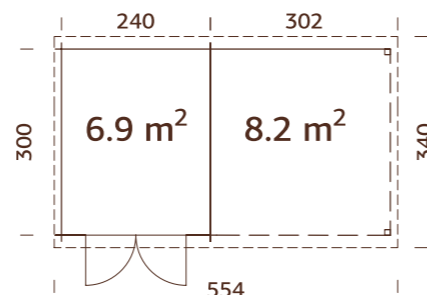

PALMAKO CABIN ELLA 6,9+8,2 m²

ARTICLE NUMBER: 101595

under 2,5m

MODEL SPECIFICATIONS

Log measurements:

550x320 cm

Volume: 14,2+16,6 m³

Door/window type: Garden

Door glass: Toughened glass, 4 mm

Door opening

measurements: 151x175 cm

Door sill: low, covered with stainless steel

Roof boards: 19 mm

Roof area: 18,5 m²

Roof gradient: 2,2°

Gross ground area: 15,9 m²

TREATMENT OPTIONS

101596
brown dip

101598
grey dip

101597
clear white dip

28 mm

A: 199 cm
B: 214 cm

NB! Floor is an optional extra! 19 mm

OPTIONAL

Floor, roofing felt (underlayer): 5 rolls, SBS roofing material: 5 rolls, roofing nails, EPDM, rain gutters, additional door. See Optional Products p. 268-285 for details.