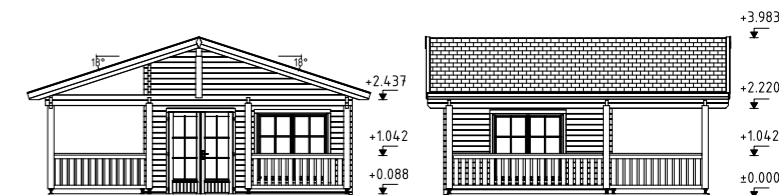

OPTIONAL

Roofing felt (underlayer): 11 rolls, SBS roofing material: 11 rolls, shingles: 24 packs, roofing nails, additional door and window.

See Optional Products p. 268-285 for details.