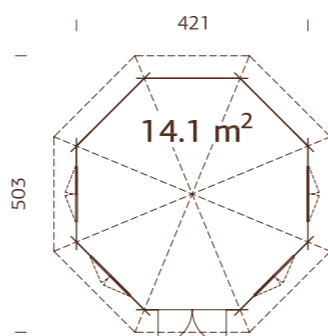

Double glazed.
Ready-made roof elements.

TREATMENT OPTIONS

106186 brown dip	106188 grey dip	106187 clear white dip
44 mm	A: 222 cm B: 371 cm	Included 19 mm