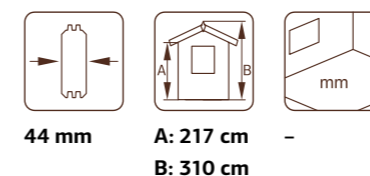

TREATMENT OPTIONS

Model	101907	101908	101910	101909
Roger 28,4 m² kit without door	101907	101908	101910	101909
Roger 28,4 m² with wooden gate	102399	102400	102402	102401
Roger 28,4 m² with sectional door	102403	102404	102406	102405