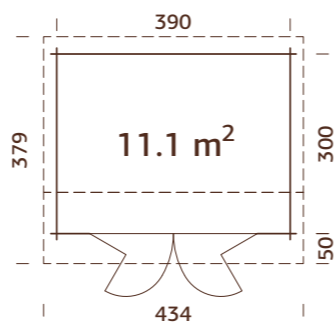

PALMAKO CABIN INES 11,1 m²

ARTICLE NUMBER: 101724

under 2,5m

Bifold doors.
Double glazed.

MODEL SPECIFICATIONS

Log measurements:

410x320 cm

Volume: 25,5 m³

Door/window type: Garden+

Door/window glass: Double toughened glass, 4-6-4 mm

Bi-fold door opening measurements:

263x184 cm

Door sill: low, covered with stainless steel

Roof boards: 19 mm

Roof area: 16,3 m²

Roof gradient: 8,0°; 8,0°

Gross ground area: 11,7 m²

TREATMENT OPTIONS

101725 brown dip
101727 grey dip
101726 clear white dip

44 mm
A: 211 cm
B: 249 cm
Included
19 mm

OPTIONAL

Roofing felt (underlayer): 3 rolls, SBS roofing material: 3 rolls, roofing nails, rain gutters, extension, additional door. See Optional Products p. 268-285 for details.