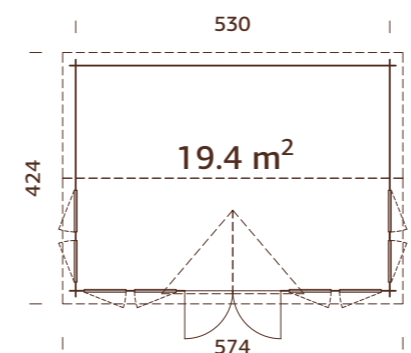

PALMAKO CABIN CLAUDIA 19,4 m²

ARTICLE NUMBER: 102387

Double glazed.

TREATMENT OPTIONS

102388 brown dip
102390 grey dip
102389 clear white dip

44 mm
A: 222 cm
B: 363 cm
Included
19 mm

MODEL SPECIFICATIONS

Log measurements:
550x400 cm

Volume: 55,6 m³

Door/window type: Garden+

Window glass:
Double glass, 3-6-3 mm

Door glass: Double toughened glass, 4-6-4 mm

Window opening measurements: 60x111 cm

Door opening measurements: 151x175 cm

Door sill: low, covered with stainless steel

Roof boards: 19 mm

Roof area: 29,6 m²

Roof gradient: 35,2°

Gross ground area: 20,1 m²

OPTIONAL

Roofing felt (underlayer): 7 rolls, SBS roofing material: 7 rolls, shingles: 12 packs, roofing nails, rain gutters, extension, canopy roof, additional door and window. See Optional Products p. 268-285 for details.