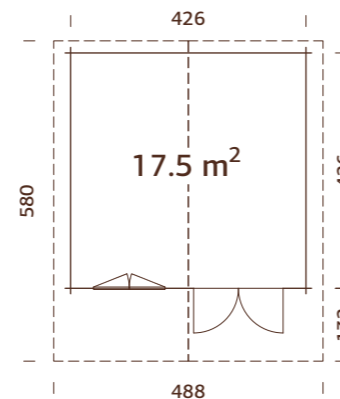

PALMAKO CABIN BRITTA 17,5 m²

ARTICLE NUMBER: 102252

MODEL SPECIFICATIONS

Log measurements:

446x446 cm

Volume: 41,4 m³

Door/window type: Garden

Door/window glass: Real glass, 4 mm

Window opening

measurements: 119x89 cm

Door opening

measurements: 151x186 cm

Door sill: low, covered with stainless steel

Roof boards: 19 mm

Roof area: 29,3 m²

Roof gradient: 16,5°

Gross ground area: 18,1 m²

TREATMENT OPTIONS

102253
brown dip

102255
grey dip

102254
clear white dip

40 mm

A: 205 cm
B: 270 cm

NB! Floor is an optional extra! 19 mm

OPTIONAL

Floor, roofing felt (underlayer): 7 rolls, SBS roofing material: 7 rolls, shingles: 11 packs, roofing nails, rain gutters, extension, canopy roof, additional door and window. See Optional Products p. 268-285 for details.