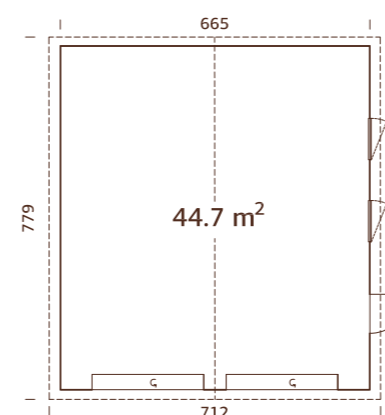

MODEL SPECIFICATIONS

Wall measurements: 665x739 cm

Volume: 142,0 m³

Door/window type: Summer

Door/window glass:

Double glass, 3-9-3 mm

**Window opening
measurements:** 68x37 cm

**Door opening
measurements:** 78x191, 221x188 cm

**Door opening
measurements:** 78x181, 221x188 cm

Door sill: hard wood

Roof boards: 19 mm

Roof area: 60,0 m²

Roof gradient: 20,0°

Gross ground area: 49,1 m²

OPTIONAL

Roofing felt (underlayer): 11 rolls, SBS roofing material: 11 rolls, shingles: 23 packs, roofing nails, rain gutters, additional door and window, canopy roof, engine set for garage sectional door.

See Optional Products p. 268-285 for details.

Door and window element are interchangeable.

Double glazed.

Trendy look! Fine-sawn cladding.

Ready-made wall elements with wind protection plastic!

Sectional door included.

160 mm A: 216 cm
B: 357 cm

Scan this barcode to
see the assembly of
Andre 44,7 m²!