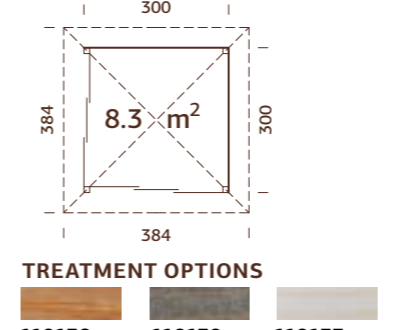

PALMAKO CONNECT BIANCA SET 4 8,3 m²

ARTICLE NUMBER: 110136

NEW!

Item	Pcs
Square roof (109392)	1
Full wall (109375)	2
Sliding door (110083)	2

MODEL SPECIFICATIONS See page 165.

TREATMENT OPTIONS

110138 brown dip	110139 grey dip	110137 clear white dip
28 mm	A: 210 cm B: 323 cm	NB! Floor is an optional extra! 28 mm

OPTIONAL

Floor (outdoor/as terrace), floor (indoor), roofing felt (underlayer): 6 rolls, shingles: 9 packs, roofing nails, rain gutters, additional door and window. See Optional Products p. 180-181 for details.