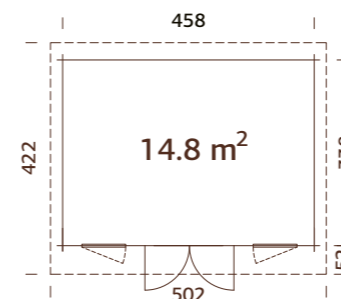

PALMAKO CABIN BRET 14,8 m²

ARTICLE NUMBER: 109159

Double glazed.

TREATMENT OPTIONS

109161 brown dip	109162 grey dip	109160 clear white dip
44 mm	A: 227 cm B: 254 cm	Included 19 mm

MODEL SPECIFICATIONS

Log measurements:

478x358 cm
Volume: 34,8 m³
Door/window type: Garden+
Door/window glass: Double toughened glass, 4-6-4 mm

Window opening measurements:

66x167 cm
Door opening measurements: 151x186 cm
Door sill: low, covered with stainless steel

Roof boards:

19 mm
Roof area: 20,4 m²
Roof gradient: 2,8°
Gross ground area: 15,5 m²

OPTIONAL

Roofing felt (underlayer): 5 rolls, SBS roofing material: 5 rolls, roofing nails, EPDM, rain gutters, extension, canopy roof, additional door and window. See Optional Products p. 268-285 for details.