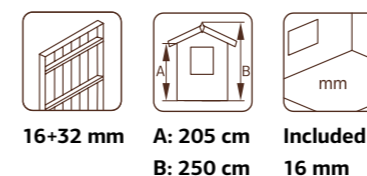

OPTIONAL

Roofing felt (underlayer): 2 rolls, SBS roofing material: 2 rolls, roofing nails, EPDM, rain gutters, additional door. See Optional Products p. 268-285 for details.