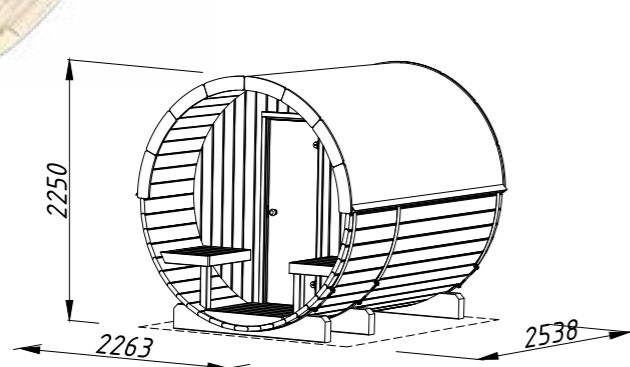

PALMAKO SAUNA ANITA 1,3+0,7 m²

ARTICLE NUMBER: 110070

under 2,5m

NEW!

PALMAKO SAUNA ANETTE 3,0+1,5 m²

ARTICLE NUMBER: 110071

under 2,5m

NEW!

MODEL SPECIFICATIONS

Diameter: 220 cm
Length: 250 cm
Width: 220 cm
Vertical walls: 28 mm
Steam room measurements: 211x162 cm
Volume: 9,6 m³
Door/window type: Summer

Steam room door glass: Toughened, 8 mm
Door opening measurements: 50x161 cm
Roof area: 8,6 m²
Roof overhang: 78 cm
Capacity: 4 people
Inside measures of heater safety railing: 634x457 mm

OPTIONAL

HUUM Drop electric heater (stones and remote control included), Narvi NM electric heater (stones included), roofing felt (underlayer) 2 rolls, SBS roofing material: 2 rolls, roofing nails, additional door. See Optional Products p. 268-285 for details.

Shingles included.
Steam room benches and heater safety railing from aspen.
Sitting benches outside.
NB! Heater is an optional extra!

Roofing felt (underlayer) and shingles included.
Steam room benches and heater safety railing from aspen.
Two-level steam room benches with back.
Front room.
Window in the steam room.
Sitting benches outside.
NB! Heater is an optional extra!

MODEL SPECIFICATIONS

Length: 270 cm
Width: 328 cm
Vertical walls: 28 mm
Steam room measurements: 169x182 cm
Front room measurements: 147x182 cm
Volume: 16,6 m³
Door/window type: Garden+
Steam room door glass: Toughened, 8 mm
Front room door glass: Toughened, 4-6-4 mm

Window glass: Double glass, 3-6-3 mm
Door opening measurements: 49x159, 50x161 cm
Fixed window measurements: 80x45 cm
Roof area: 12,1 m²
Roof overhang: 78 cm
Capacity: 4 people
Inside measures of heater safety railing: 634x457 mm

OPTIONAL

HUUM Drop electric heater (stones and remote control included), Narvi NM electric heater (stones included), SBS roofing material: 2 rolls, roofing nails, additional door and window. See Optional Products p. 268-285 for details.