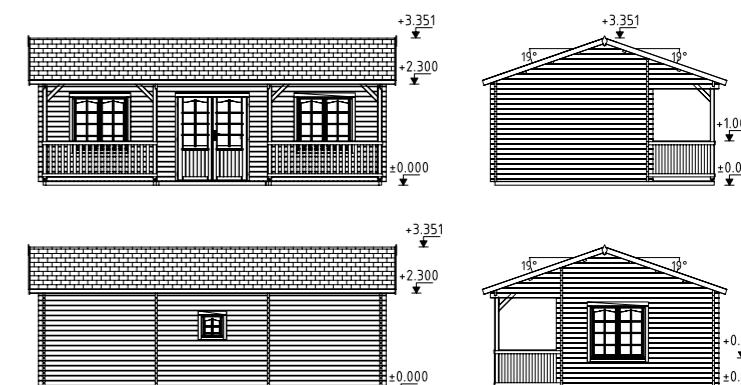

PALMAKO COTTAGE SANDRA 21,5+3,7 m²

ARTICLE NUMBER: 106567

PALMAKO COTTAGE SANDRA 25,6+11,1 m²

ARTICLE NUMBER: 106210

MODEL SPECIFICATIONS

- **Log measurements:** 620x470 cm
- **Volume:** 59,7 m³
- **Terrace:** 329x104 cm
- **Door/window type:** Summer
- **Door/window glass:** Double glass, 3-9-3 mm
- **Window opening measurements:** 76x92 cm
- **Door opening measurements:** 73x195 cm
- **Door sill:** low, covered with stainless steel
- **Roof boards:** 19 mm
- **Roof area:** 36,0 m²
- **Roof gradient:** 20,4°
- **Gross ground area (terrace included):** 27,0 m²

OPTIONAL

Roofing felt (underlayer): 7 rolls, SBS roofing material: 7 rolls, shingles: 14 packs, roofing nails, additional door and window.
See Optional Products p. 268-285 for details.

Double glazed.
Strong purlins from laminated wood.
Terrace boards are treated.

MODEL SPECIFICATIONS

- **Log measurements:** 791x370(520) cm
- **Volume:** 106,2 m³
- **Terrace:** 771x146 cm
- **Door/window type:** Summer
- **Door/window glass:** Double glass, 3-9-3 mm
- **Window opening measurements:** 66x111 cm, 117x115 cm
- **Door opening measurements:** 60x187 cm, 73x186 cm, 151x186 cm
- **Door sill:** low, covered with stainless steel
- **Roof boards:** 19 mm
- **Roof area:** 48,5 m²
- **Roof gradient:** 19,2°
- **Gross ground area (terrace included):** 38,6 m²

OPTIONAL

Roofing felt (underlayer): 9 rolls, SBS roofing material: 9 rolls, shingles: 18 packs, roofing nails, additional door and window.
See Optional Products p. 268-285 for details.

Double glazed.
Terrace boards are treated.