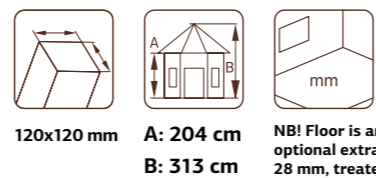

OPTIONAL

Floor, shingles: 9 packs, roofing nails.
See Optional Products p. 268-285 for details.