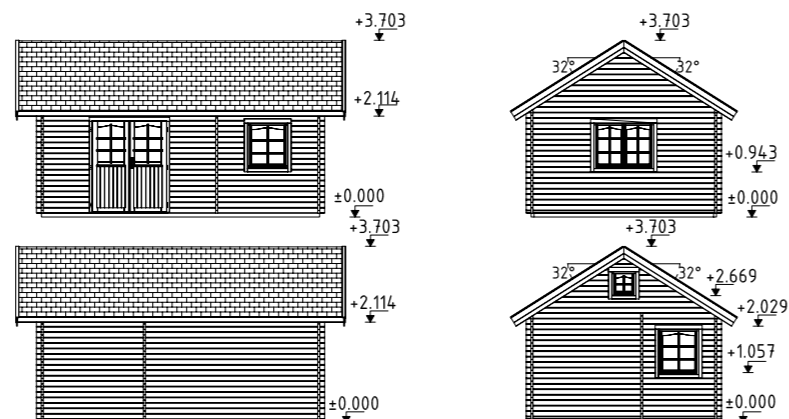

OPTIONAL

Roofing felt (underlayer): 8 rolls, SBS roofing material: 8 rolls, shingles: 15 packs, roofing nails, additional door and window.
See Optional Products p. 268-285 for details.