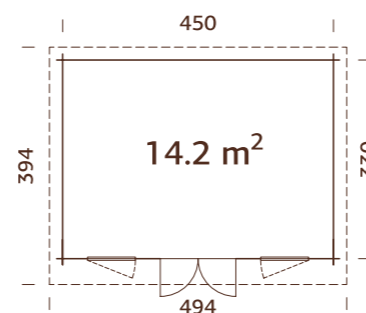

PALMAKO CABIN LISA 14,2 m²

ARTICLE NUMBER: 102197

under 2,5m

Double glazed.
Includes door and window bars.

MODEL SPECIFICATIONS

Log measurements:

470x350 cm

Volume: 31,6 m³

Door/window type: Garden+

Window glass:

Double glass, 3-6-3 mm

Door glass:

Double toughened glass, 4-6-4 mm

Window opening

measurements: 60x111 cm

Door opening

measurements: 151x175 cm

Door sill:

low, covered with stainless steel

Roof boards: 19 mm

Roof area: 19,2 m²

Roof gradient: 4,0°

Gross ground area: 14,9 m²

TREATMENT OPTIONS

102198 brown dip	102200 grey dip	102199 clear white dip
44 mm	A: 211 cm B: 239 cm	Included 19 mm

OPTIONAL

Roofing felt (underlayer): 3 rolls, SBS roofing material: 3 rolls, roofing nails, EPDM, rain gutters, extension, canopy roof, additional door and window. See Optional Products p. 268-285 for details.