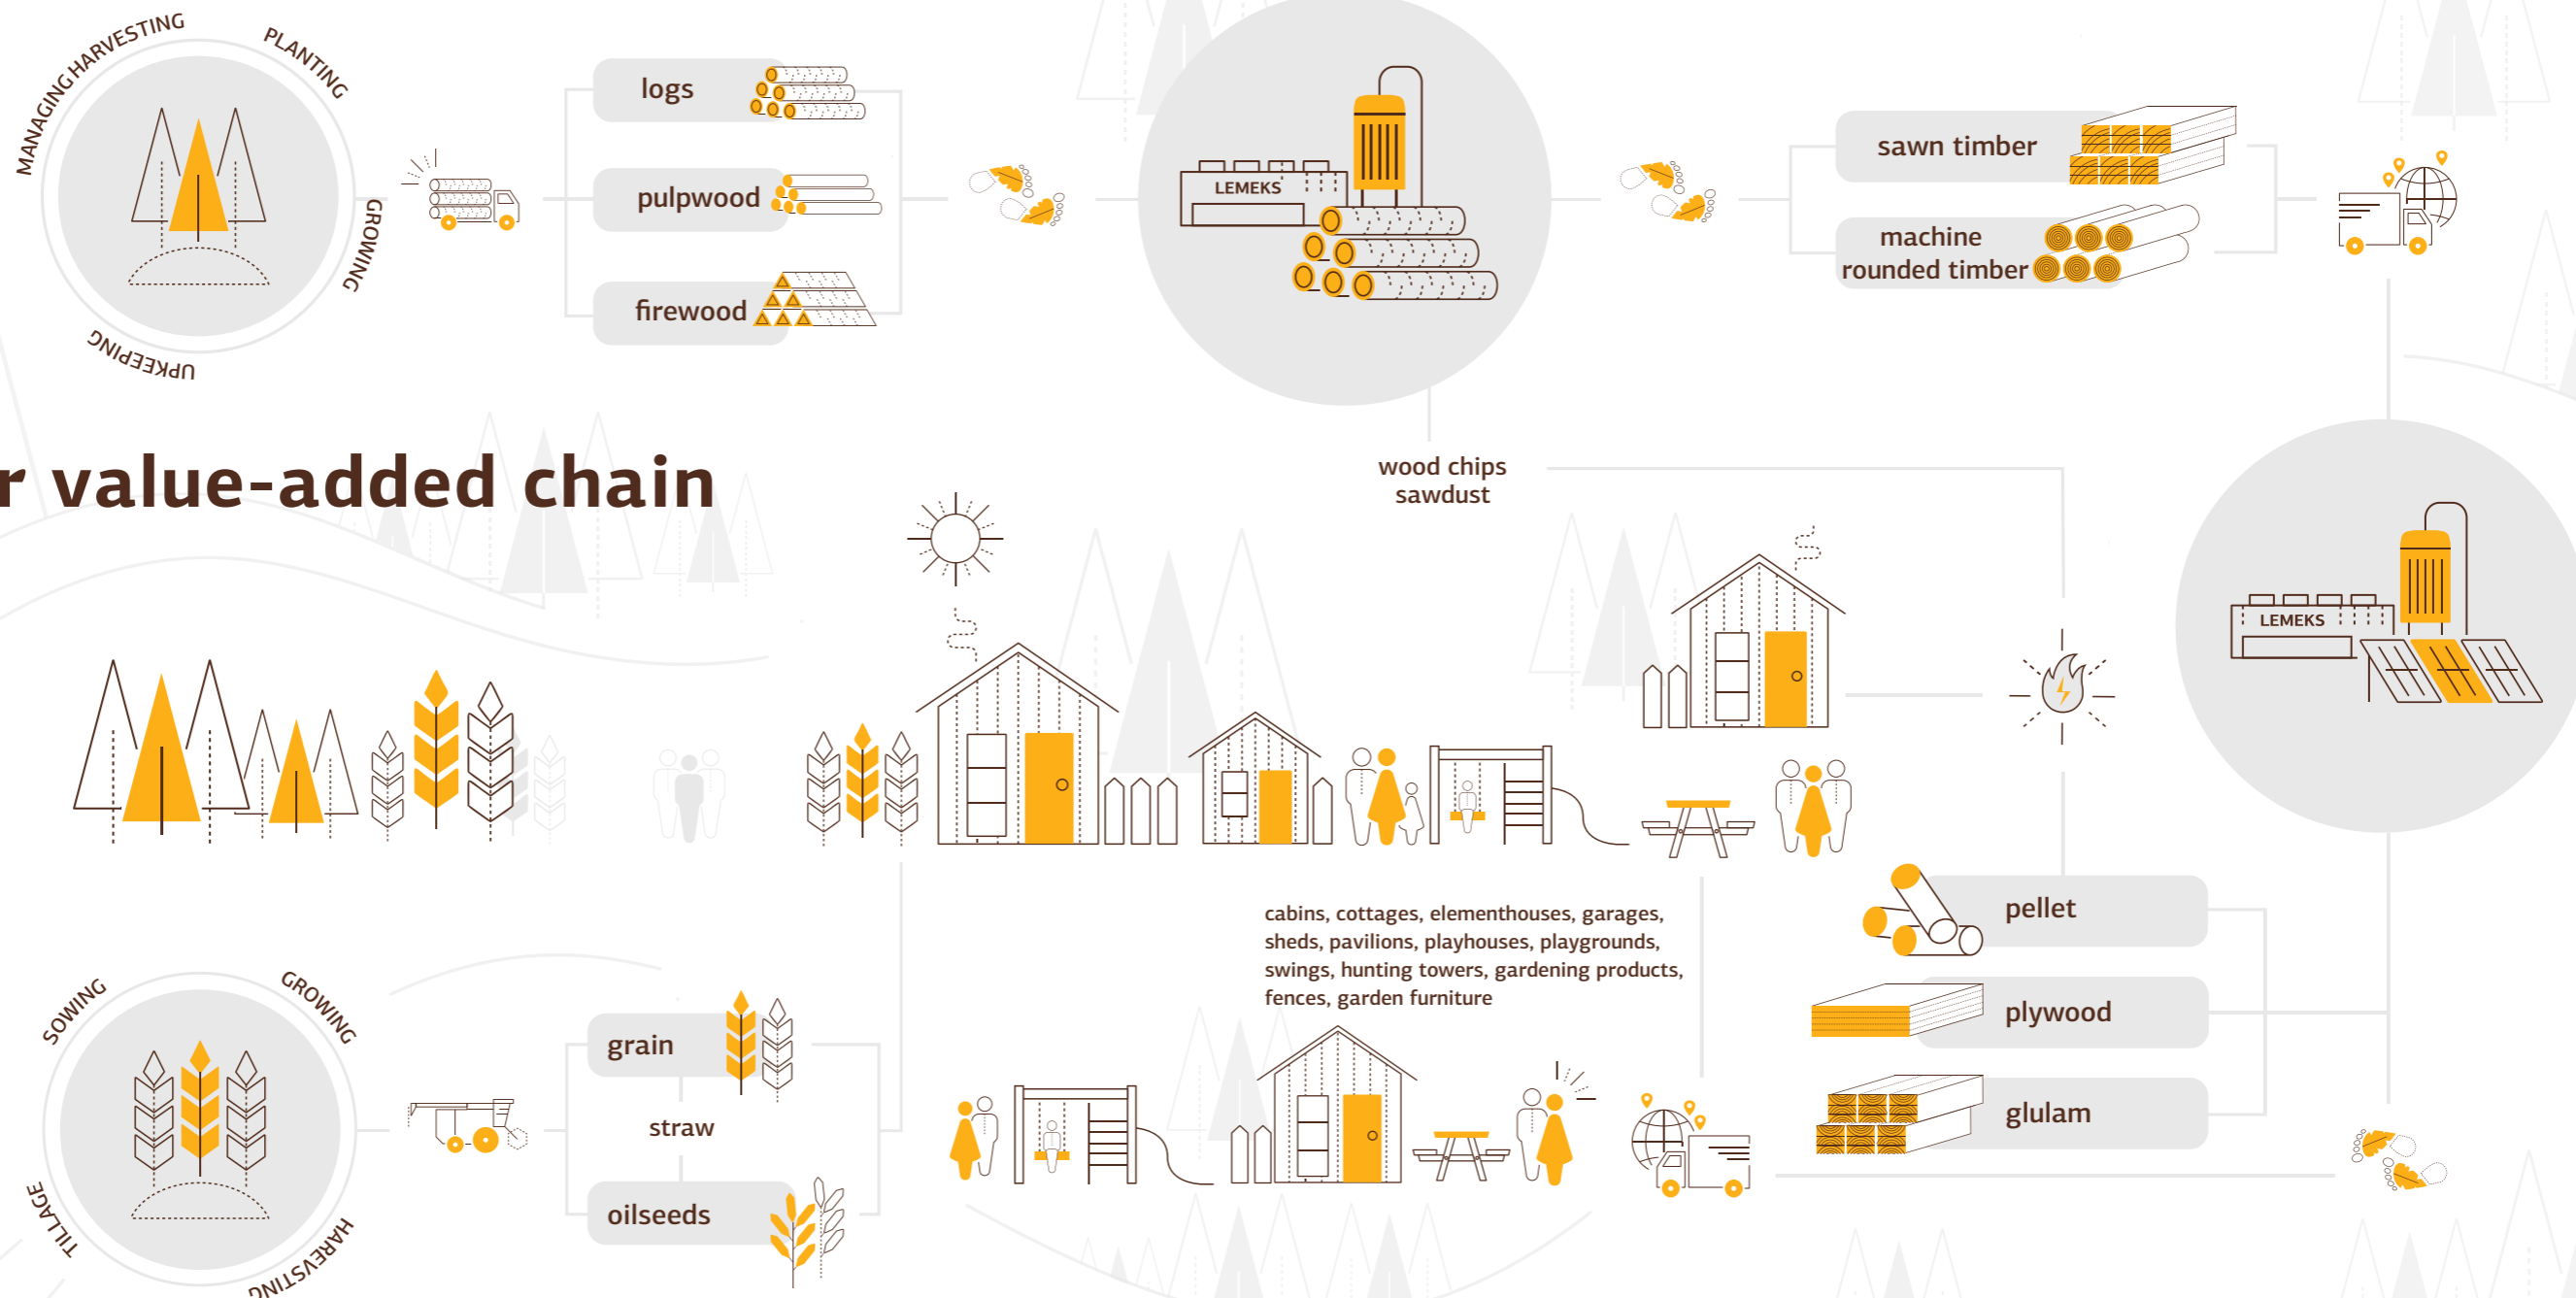

Palmako is a part of the Lemeks Group

Lemeks AS was founded in 1993 with an aim of creating a modern forest stocking company systematically covering the whole country and on the basis of which a timber industry could be established that values local timber.

Today the Lemeks Group has developed into the biggest forestry company in Estonia that is funded by Estonian capital and operates successfully in the sphere of timber processing and forest stocking as well as in agriculture.

35 subsidiaries and related companies provide employment to more than 1000 people in Estonia, Latvia, Germany, Sweden, Norway, France, Spain, United Kingdom and the United States of America. Belonging to the Lemeks Group provides Palmako support in financial management and IT. It also gives an excellent opportunity to share valuable information and experience with other specialists in the same field. The existence of belonging to the group's value chain ensures the supply of raw material even during harder times.

More about the Lemeks Group on the website www.lemeks.ee

Timber value-added chain

LEMEKS GROUP