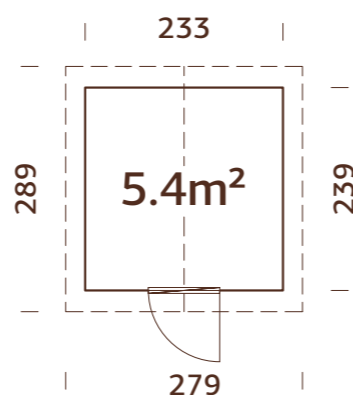

PALMAKO SHED LUCAS 5,4 m²

ARTICLE NUMBER: 108617

under 2,5m