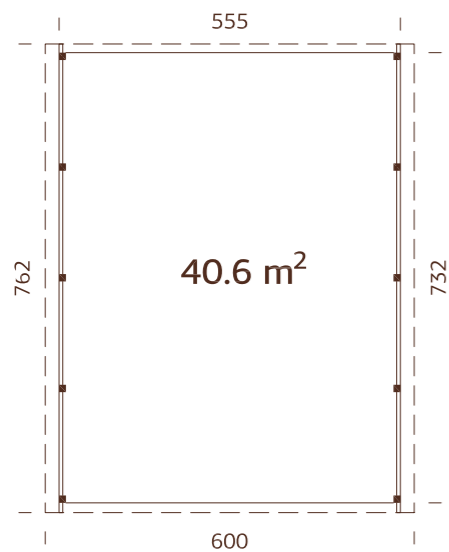

Arch from laminated wood