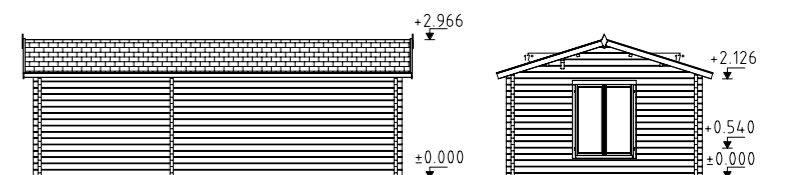

OPTIONAL

Roofing felt (underlayer): 7 rolls, SBS roofing material: 7 rolls, shingles: 16 packs, roofing nails, additional door and window. See Optional Products p. 268-285 for details.