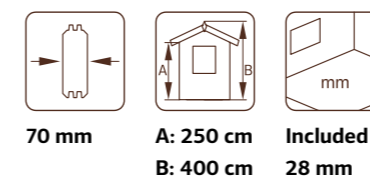

Double glazed.
Terrace boards are treated.