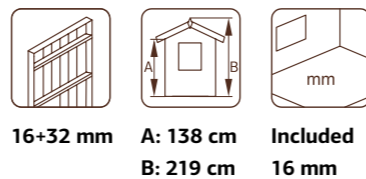

TREATMENT OPTIONS

108988
white primer