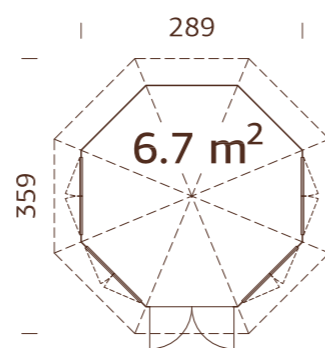

Window bar profile
 16x24 mm

PALMAKO PAVILION VERONICA 4 6,7 m²

ARTICLE NUMBER: 103748

MODEL SPECIFICATIONS

Diameter: 289 cm
Volume: 16,4 m³
Door/window type: Garden+
Window glass: Double glass, 3-6-3 mm
Door glass: Double toughened glass, 4-6-4 mm
Window opening measurements: 102x104 cm
Door opening measurements: 102x174 cm
Door sill: low, covered with stainless steel
Roof boards: 16 mm
Roof area: 12,6 m²
Roof gradient: 32,0°
Gross ground area: 6,9 m²