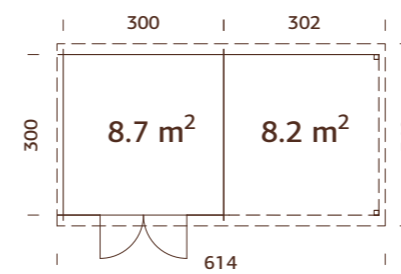

PALMAKO CABIN ELLA 8,7+8,2 m²

ARTICLE NUMBER: 101611

under 2,5m

TREATMENT OPTIONS

101612
brown dip

101614
grey dip

101613
clear white dip

28 mm

A: 199 cm
B: 214 cm

NB! Floor is an optional extra! 19 mm

MODEL SPECIFICATIONS

Log measurements:

610x320 cm

Volume: 17,8+16,6 m³

Door/window type: Garden

Door glass: Toughened glass, 4 mm

Door opening

measurements: 151x175 cm

Door sill: low, covered with stainless steel

Roof boards: 19 mm

Roof area: 20,5 m²

Roof gradient: 2,2°

Gross ground area: 17,7 m²

OPTIONAL

Floor, roofing felt (underlayer): 5 rolls, SBS roofing material: 5 rolls, roofing nails, EPDM, rain gutters, additional door. See Optional Products p. 268-285 for details.