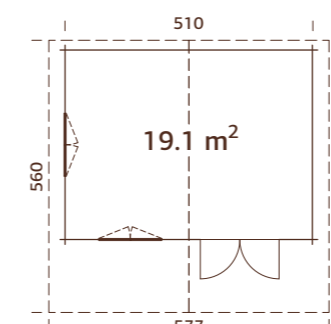

PALMAKO CABIN SALLY 19,1 m²

ARTICLE NUMBER: 102312

Double glazed.

TREATMENT OPTIONS

102313
brown dip

102315
grey dip

102314
clear white dip

44 mm

A: 205 cm

Included

B: 267 cm
19 mm

MODEL SPECIFICATIONS

Log measurements:

530x410 cm

Volume: 44,9 m³

Door/window type: Summer

Door/window glass:

Double glass, 3-9-3 mm

Window opening

measurements: 117x87 cm

Door opening

measurements: 151x186 cm

Door sill: low, covered with

stainless steel

Roof boards: 19 mm

Roof area: 35,3 m²

Roof gradient: 14,0°

Gross ground area: 19,9 m²

OPTIONAL

Roofing felt (underlayer): 8 rolls, SBS roofing material: 8 rolls, shingles: 13 packs, roofing nails, rain gutters, extension, canopy roof, additional door and window.

See Optional Products p. 268-285 for details.