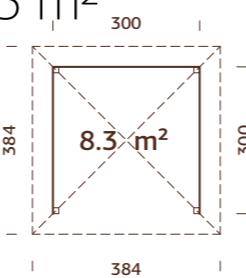

TREATMENT OPTIONS

110142 brown dip	110143 grey dip	110141 clear white dip
28 mm	A: 210 cm B: 323 cm	NB! Floor is an optional extra! 28 mm

OPTIONAL

Floor (outdoor/as terrace), floor (indoor), roofing felt (underlayer): 6 rolls, shingles: 9 packs, roofing nails, rain gutters, additional door and window. See Optional Products p. 180-181 for details.