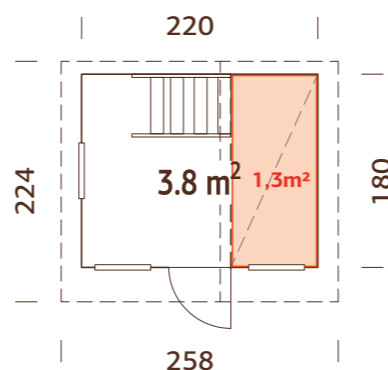

Ready-made wall elements.

TREATMENT OPTIONS

108936
white primer

16+32 mm A: 125/177 cm B: 228 cm **Included 16 mm**

MODEL SPECIFICATIONS

Wall measurements: 220x180 cm
Volume: 6.5 m³
Window glass: Acrylglas

Fixed window measurements: 35x35 cm
Door opening measurements: 51x115 cm
Roof boards: 16 mm
Roof area: 7.0 m²

Roof gradient: 37.0°; 31.0°
Gross ground area: 4.0 m²
Ground floor: 3.8 m²
First floor: 1.3 m²

OPTIONAL

Roofing felt (underlayer): 1 roll, SBS roofing material: 1 roll, shingles: 3 packs, roofing nails. See Optional Products p. 268-285 for details.