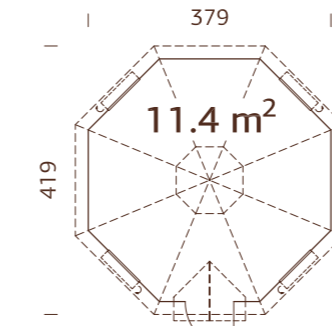

PALMAKO GRILL KOTA EVA 11,4 m²

ARTICLE NUMBER: 104596

Ready-made roof elements.
Option: Grill with table, smoke extraction hood, chimney and chimney cap.

TREATMENT OPTIONS

104597 brown dip   **104599** grey dip   **104598** clear white dip

44 mm   **A: 137 cm**   **Included,**
B: 346 cm   **grates 19 mm**

MODEL SPECIFICATIONS

Diameter: 379 cm
Volume: 26,0 m³
Door/window type: Garden+
Door/window glass: Double glass, 3-6-3 mm
Window opening measurements: 59x41 cm
Door opening measurements: 65x148 cm
Door sill: covered with stainless steel
Roof boards: 19 mm
Roof area: 22,0 m²
Roof gradient: 45,0°
Gross ground area: 11,9 m²

OPTIONAL

Shingles: 12 packs, roofing nails, grill with table, additional door and window. See Optional Products p. 268-285 for details.