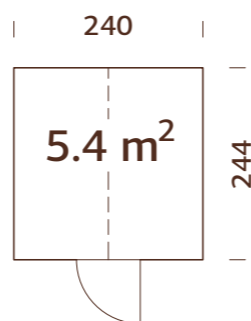

TREATMENT

108996
grey pressure-treated