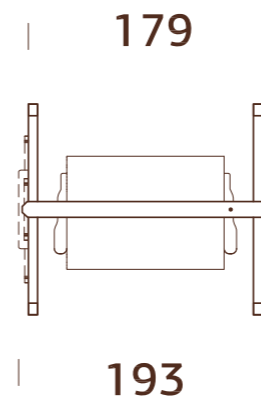

PALMAKO HANGING BENCH SIGRID

ARTICLE NUMBER: 100753