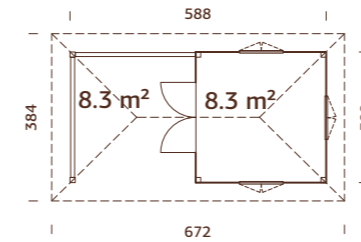

Wall components are interchangeable. Can be built in reverse!

PALMAKO CONNECT BIANCA SET 7 16,6 m²

ARTICLE NUMBER: 110216

NEW!

TREATMENT OPTIONS

 110218 brown dip	 110219 grey dip	 110217 clear white dip
 28 mm	 A: 210 cm B: 323 cm	 NB! Floor is an optional extra! 28 mm