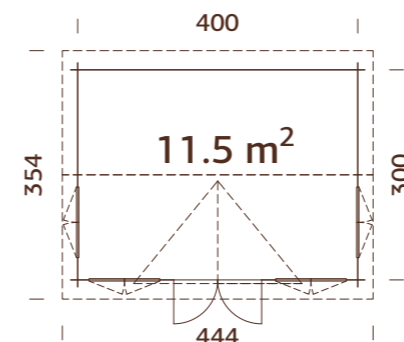

PALMAKO CABIN CLAUDIA 11,5 m²

ARTICLE NUMBER: 102519

TREATMENT OPTIONS

102520 brown dip
102522 grey dip
102521 clear white dip

34 mm
A: 234 cm
B: 347 cm
Included
19 mm

MODEL SPECIFICATIONS

Log measurements:
420x320 cm

Volume: 32,9 m³

Door/window type: Garden

Window glass:
Real glass, 4 mm

Door glass: Toughened glass, 4 mm

Window opening measurements: 90x123 cm

Door opening measurements: 114x186 cm

Door sill: low, covered with stainless steel

Roof boards: 19 mm

Roof area: 21,0 m²

Roof gradient: 35,2°

Gross ground area: 12,0 m²

OPTIONAL

Roofing felt (underlayer): 3 rolls, SBS roofing material: 3 rolls, shingles: 9 packs, roofing nails, rain gutters, extension, canopy roof, additional door and window. See Optional Products p. 268-285 for details.