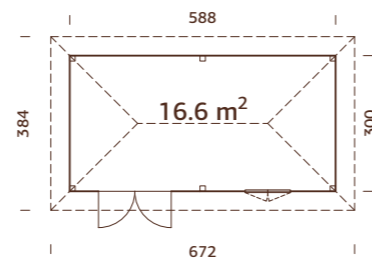

PALMAKO CONNECT BIANCA SET 10 16,6 m²

NEW!

ARTICLE NUMBER: 110228

Can be built in reverse!

Item	Pcs
Square roof (109392)	1
Extra roof (109374)	1
Full wall (109375)	6
Single window (103311)	1
Double door (106799)	1

MODEL SPECIFICATIONS See page 169.

OPTIONAL

Floor (outdoor/as terrace), floor (indoor), roofing felt (underlayer): 9 rolls, shingles: 15 packs, roofing nails, rain gutters, additional door and window. See Optional Products p. 180-181 for details.

PALMAKO CONNECT BIANCA SET 11 16,6 m²

NEW!

ARTICLE NUMBER: 110232

Can be built in reverse!

Item	Pcs
Square roof (109392)	1
Extra roof (109374)	1
Apex (109410)	1
Full wall (109375)	6
Single door (107035)	1

MODEL SPECIFICATIONS See page 169.

OPTIONAL

Floor (outdoor/as terrace), floor (outdoor/as terrace), floor (indoor), roofing felt (underlayer): 9 rolls, shingles: 15 packs, roofing nails, rain gutters, additional door and window. See Optional Products p. 180-181 for details.

PALMAKO CONNECT BIANCA SET 12 16,6 m²

NEW!

ARTICLE NUMBER: 110236

Can be built in reverse!

Item	Pcs
Square roof (109392)	1
Extra roof (109374)	1
Full wall (109375)	5
Sectional door (110078)	1
Single window (100038)	1
Single door (107035)	1

MODEL SPECIFICATIONS See page 169.

OPTIONAL

Floor (outdoor/as terrace), floor (indoor), roofing felt (underlayer): 9 rolls, shingles: 15 packs, roofing nails, rain gutters, additional door and window. See Optional Products p. 180-181 for details.

PALMAKO CONNECT BIANCA 24,9 m²

NEW!

ARTICLE NUMBER: 109381

Strong posts from laminated wood.

TREATMENT OPTIONS

MODEL SPECIFICATIONS

Measurements: 588x588 cm
Volume: 66,0 m³
Gross ground area: 26,3 m²

Roof boards: 19 mm
Roof area: 48,0 m²
Roof gradient: 30,0°

OPTIONAL