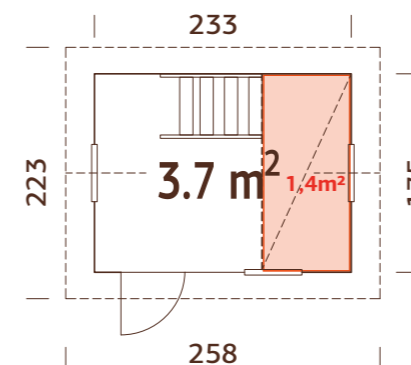

PALMAKO KIDS GRETE 3,7 m²

ARTICLE NUMBER: 101245

MODEL SPECIFICATIONS

Wall measurements:
233x175 cm
Volume: 7,1 m³
Door/window glass:
Acrylglass

Fixed window measurements: 59x59 cm
Door opening measurements: 58x130 cm
Roof boards: 16 mm
Roof area: 7,1 m²