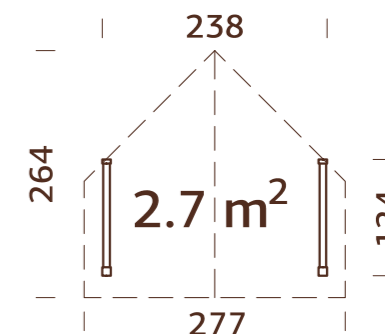

MODEL SPECIFICATIONS

Measurements: 264x277 cm
Volume: 9,6 m³
Roof boards: 19 mm
Roof area: 5,5 m²
Roof gradient: 20,0°