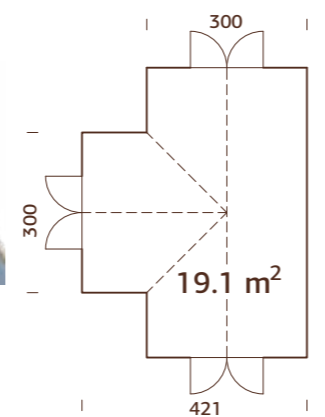

PALMAKO GLASSHOUSE EMILIA 13,8 m²

ARTICLE NUMBER: 109532

MODEL SPECIFICATIONS

Wall measurements: 300x483 cm
Volume: 32,7 m³
Glass: Toughened, 4 mm

Roof area: 19,1 m²
Roof gradient: 39,0°
Gross ground area: 14,5 m²

TREATMENT

109532

grey pressure-treated

44x95 mm   **A: 159 cm**   -
B: 288 cm

PALMAKO GRILL KOTA EVA 8,7 m²

ARTICLE NUMBER: 104592

Ready-made roof elements.
Option: Grill with table, smoke extraction hood, chimney and chimney cap.

TREATMENT OPTIONS

104593 brown dip   **104595** grey dip   **104594** clear white dip

44 mm   **A: 137 cm**   **Included,**
B: 314 cm   **grates 19 mm**

MODEL SPECIFICATIONS

Diameter: 326 cm
Volume: 19,0 m³
Door/window type: Garden+
Door/window glass: Double glass, 3-6-3 mm
Window opening measurements: 59x41 cm
Door opening measurements: 65x148 cm
Door sill: covered with stainless steel
Roof boards: 19 mm
Roof area: 18,0 m²
Roof gradient: 45,0°
Gross ground area: 9,2 m²

OPTIONAL

Shingles: 9 packs, roofing nails, grill with table, additional door and window. See Optional Products p. 268-285 for details.

PALMAKO GLASSHOUSE EMILIA 19,1 m²

ARTICLE NUMBER: 109878

MODEL SPECIFICATIONS

Wall measurements: 421x543 cm
Volume: 44,4 m³
Glass: Toughened, 4 mm

Roof area: 26,9 m²
Roof gradient: 39,0°
Gross ground area: 19,9 m²

TREATMENT

109878

grey pressure-treated

44x95 mm   **A: 159 cm**   -
B: 288 cm

PALMAKO GRILL KOTA EVA 11,4 m²

ARTICLE NUMBER: 104596

Ready-made roof elements.
Option: Grill with table, smoke extraction hood, chimney and chimney cap.

TREATMENT OPTIONS

104597 brown dip   **104599** grey dip   **104598** clear white dip

44 mm   **A: 137 cm**   **Included,**
B: 346 cm   **grates 19 mm**

MODEL SPECIFICATIONS