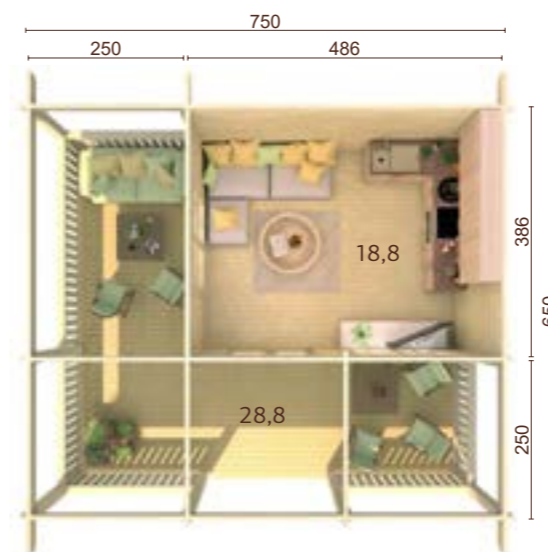

PALMAKO COTTAGE AGNETA 18,8+28,8 m²

ARTICLE NUMBER: 106526