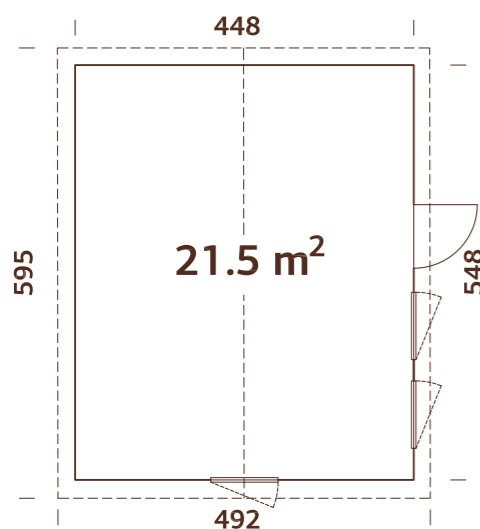

PALMAKO NORDIC+ HOUSE CHARLOTTE 21,5 m²

ARTICLE NUMBER: 101253

MODEL SPECIFICATIONS

Wall measurements:

448x548 cm

Volume: 55,4 m³

Door/window type: Summer

Door/window glass:

Double glass, 3-9-3 mm

Window opening

measurements:

57x165, 69x38 cm

Door opening measurements:

78x191 cm

Door sill: hard wood

Roof boards: 19 mm

Roof area: 30,4 m²

Roof gradient: 20,0°

Gross ground area: 24,6 m²

OPTIONAL

Roofing felt (underlayer): 7 rolls, SBS roofing material: 7 rolls, shingles: 13 packs, roofing nails, rain gutters, canopy roof, additional door and window. See Optional Products p. 268-285 for details.

Door and window elements are interchangeable.
Double glazed.
Trendy look! Fine-sawn cladding.
Ready-made wall elements with wind protection plastic!

160 mm **A: 216 cm** **Included**
B: 326 cm **19 mm**