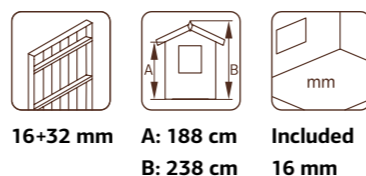

MODEL SPECIFICATIONS

Wall measurements: 233x239 cm	Door/window glass: Real glass, 4 mm	Roof boards: 16 mm
Volume: 11,5 m³	Door opening measurements: 78x181 cm	Roof area: 11,9 m²
Door/window type: Summer		Roof gradient: 21,0°
		Gross ground area: 5,6 m²

Ready-made wall elements.

OPTIONAL

Roofing felt (underlayer): 2 rolls, SBS roofing material: 2 rolls, shingles: 5 packs, roofing nails, rain gutters, additional door. See Optional Products p. 268-285 for details.