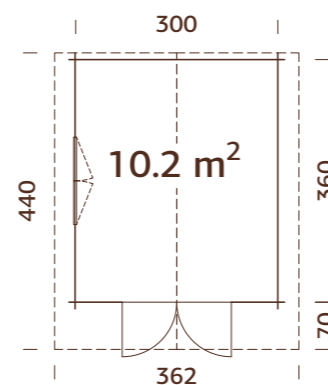

PALMAKO CABIN SALLY 10,2 m²

ARTICLE NUMBER: 102270

Double glazed.

MODEL SPECIFICATIONS

Log measurements:

320x380 cm

Volume: 23,5 m³

Door/window type: Summer

Door/window glass:

Double glass, 3-9-3 mm

Window opening

measurements: 117x87 cm

Door opening

measurements: 151x186 cm

Door sill: low, covered with

stainless steel

Roof boards: 19 mm

Roof area: 16,7 m²

Roof gradient: 19,2°

Gross ground area: 10,8 m²

OPTIONAL

Roofing felt (underlayer): 3 rolls, SBS roofing material: 3 rolls, shingles: 7 packs, roofing nails, rain gutters, extension, canopy roof, additional door and window.

See Optional Products p. 268-285 for details.

TREATMENT OPTIONS

102271
brown dip

102273
grey dip

102272
clear white dip

44 mm

A: 205 cm

Included

B: 263 cm
19 mm