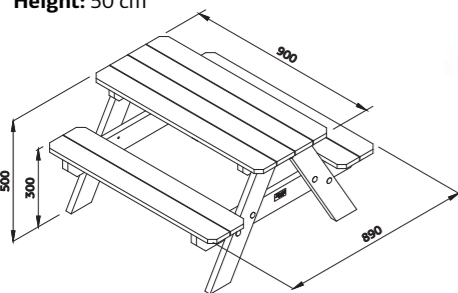

MODEL SPECIFICATIONS

Length: 306 cm
Width: 208 cm
Safety area: 706x700 cm
Measurements of swing beam: 90x90 mm, glued laminated wood
Measurements of swing legs: 70x70 mm
Platform height for slide: 120 cm

PALMAKO KIDS SANDY 14 / 16

ARTICLE NUMBER: 103629 / 103633

MODEL SPECIFICATIONS

Length: 137 cm / 157 cm
Width: 137 cm / 157 cm

On-the-ground product
 With foldable cover.

OPTIONAL

Underlayer for sandbox.
 See Optional Products p. 268-285 for details.

TREATMENT

103629 / 103633
 green pressure-treated

21 cm	3-14 years max 50 kg	Boards

PALMAKO KIDS LISBET

ARTICLE NUMBER: 100779

MODEL SPECIFICATIONS

Length: 90 cm
Width: 89 cm
Height: 50 cm

50 cm	3-14 years max 50 kg	Boards

SLIDE
 for 150 cm platform
 495 x 2900 mm
 Art. No.: 101006, 101005, 101007

NEST SWING SWIBEE
 ø 980 mm
 Art. No.: 100245, 100246

MONKEY SWING
 ø 280 mm
 Art. No.: 107393

SWING CLAMP
 ø 100 mm
 Art. No.: 101001