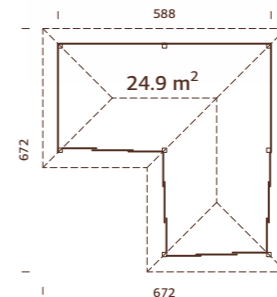

Can be built in reverse!

OPTIONAL

Floor (outdoor/as terrace), floor (indoor), roofing felt (underlayer): 11 rolls, shingles: 18 packs, roofing nails, additional door and window. See Optional Products p. 180-181 for details.