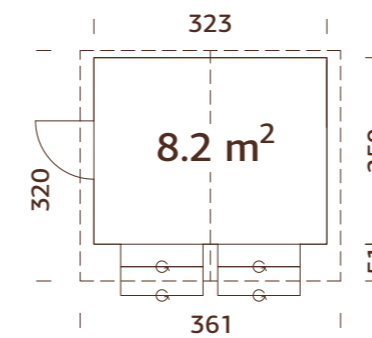

PALMAKO KIOSK STELLA 8,2 m²

ARTICLE NUMBER: 101141

under 2,5m

Ready-made wall elements.

TREATMENT OPTIONS

101142 brown dip	101144 grey dip	101143 clear white dip
16+32 mm	A: 189 cm B: 239 cm	NB! Floor is an optional extra! 16 mm

MODEL SPECIFICATIONS

Wall measurements:

323x259 cm

Volume: 17,7 m³

Window opening measurements:

118x82 cm

Door opening measurements:

76x169 cm

Roof boards: 16 mm

Roof area: 12,0 m²

Roof gradient: 15,0°

Gross ground area: 8,4 m²

OPTIONAL

Floor, roofing felt (underlayer): 2 rolls, SBS roofing material: 2 rolls, shingles: 5 packs, roofing nails. See Optional Products p. 268-285 for details.