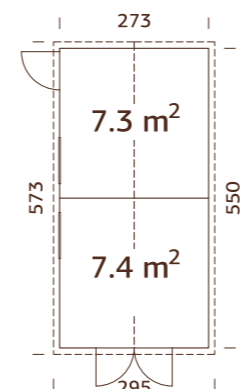

PALMAKO SHED DAN 14,7 m²

ARTICLE NUMBER: 101210

under 2,5m

Ready-made wall elements.

TREATMENT OPTIONS

101211
brown dip

101213
grey dip

101212
clear white dip

16+32 mm

A: 190 cm

Included

B: 230 cm

16 mm

MODEL SPECIFICATIONS

Wall measurements:

273x550 cm

Volume: 29,3 m³

Door/window glass:

Acrylglas

Fixed window, measurements:

44x44 cm

Door opening measurements:

75x169 cm, 138x182 cm

Roof boards: 16 mm

Roof area: 17,3 m²

Roof gradient: 15,5°

Gross ground area: 15,0 m²

OPTIONAL

Roofing felt (underlayer): 3 rolls, SBS roofing material: 3 rolls, shingles: 6 packs, roofing nails.
See Optional Products p. 268-285 for details.