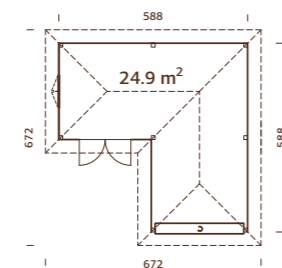

PALMAKO CONNECT BIANCA SET 5 24,9 m²

ARTICLE NUMBER: 110258

NEW!

Can be built in reverse!

OPTIONAL

Floor (outdoor/as terrace), floor (indoor), roofing felt (underlayer): 11 rolls, shingles: 18 packs, roofing nails, additional door and window. See Optional Products p. 180-181 for details.

Item	Pcs
L-type roof (109381)	1
Apex (109410)	1
Full wall (109375)	6
Double window (109548)	3
Double door (103530)	1

MODEL SPECIFICATIONS

See page 175.

TREATMENT OPTIONS

PALMAKO CONNECT BIANCA SET 6 24,9 m²

ARTICLE NUMBER: 110299

NEW!

Can be built in reverse!

OPTIONAL

Floor (outdoor/as terrace), floor (indoor), roofing felt (underlayer): 11 rolls, shingles: 18 packs, roofing nails, additional door and window. See Optional Products p. 180-181 for details.

Item	Pcs
L-type roof (109381)	1
Full wall (109375)	7
Sectional door (110078)	1
Single window (103311)	1
Double door (106799)	1

MODEL SPECIFICATIONS See page 175.

PALMAKO CONNECT BIANCA SET 7 24,9 m²

ARTICLE NUMBER: 110266

NEW!

Can be built in reverse!

MODEL SPECIFICATIONS

See page 175.

OPTIONAL

Floor (outdoor/as terrace), floor (indoor), roofing felt (underlayer): 11 rolls, shingles: 18 packs, roofing nails, additional door and window. See Optional Products p. 180-181 for details.

PALMAKO CONNECT BIANCA SET 1 33,2 m²

ARTICLE NUMBER: 110262

NEW!

Can be built in reverse!

Item	Pcs
L-type roof (109381)	1
Extra roof (109374)	1
Apex (109410)	1
Full wall (109375)	4
Fence (109378)	4
Half-wall corner (109805)	1
Sliding door (110083)	1
Single window (100038)	1
Single door (107035)	1

MODEL SPECIFICATIONS

See page 175.

TREATMENT OPTIONS

OPTIONAL