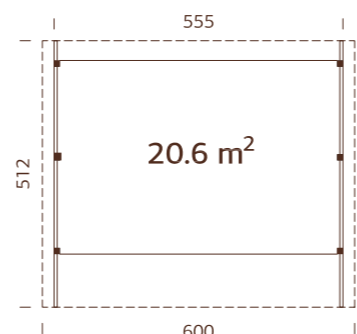

PALMAKO CARPORT KARL 20,6 m²

ARTICLE NUMBER: 101033

under 2,5m

Strong posts from laminated wood.

TREATMENT OPTIONS

101034 brown dip	101036 grey dip	101035 clear white dip	108959 white primer
120x120 mm	A: 221 cm B: 244 cm	-	-