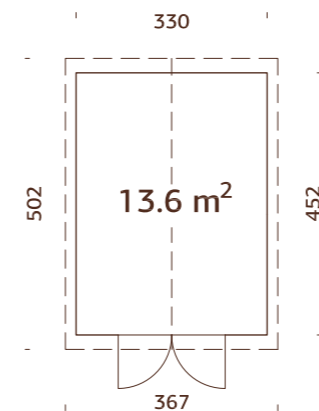

PALMAKO SHED MARTIN 13,6 m²

ARTICLE NUMBER: 101045