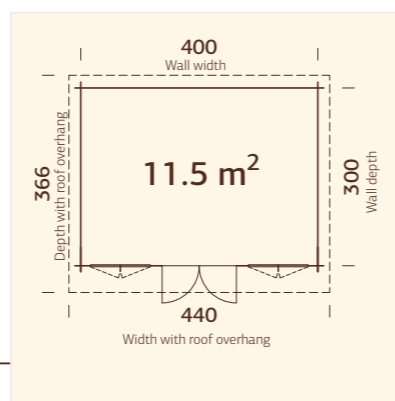

15,1 m²
Palmako cabin
Helena

18,6 m²
Palmako cabin
Helena

24,6 m²
Palmako cabin
Helena

How to read product information

Name of the product

We have put a lot of thought into naming our products and as a result, the name of the chosen product reflects its function, family and size (also additional area when a terrace or side roof is included).

BRAND - **Palmako** > FUNCTION - **cabin** > FAMILY - **Lisa** > SIZE - **surface area 11,5 m²**

Product information

Each page contains one or two of our products with all the information about it listed as symbols or as text. This example below will help you read and understand product information better.

PALMAKO CABIN LISA 11,5 m²

ARTICLE NUMBER: 102281

NEW! This is a new product **under 2,5m** Height of product is under 2,5 meters

Groundplan

How the specific model can be treated

TREATMENT OPTIONS

102282 brown dip	102284 grey dip	102283 clear white dip
34 mm	A: 211 cm B: 234 cm	Included 19 mm

General information described with symbols

Specifications for the specific model

MODEL SPECIFICATIONS

Log measurements: 420x320 cm
Volume: 25,6 m³
Door/window type: Garden
Door/window glass: Real glass, 4 mm
Door glass: Toughened glass, 4 mm
Window opening measurements: 90x123 cm
Door opening measurements: 114x186 cm
Door sill: low, covered with stainless steel
Roof boards: 19 mm
Roof area: 16,1 m²
Roof gradient: 4,4°
Gross ground area: 12,0 m²