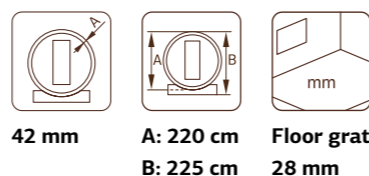

OPTIONAL

HUUM Drop electric heater (stones and remote control included), Narvi NM electric heater (stones included), roofing felt (underlayer) 2 rolls, SBS roofing material: 2 rolls, roofing nails, additional door. See Optional Products p. 268-285 for details.

Shingles included.
Steam room benches and heater safety railing from aspen.
Sitting benches outside.
NB! Heater is an optional extra!