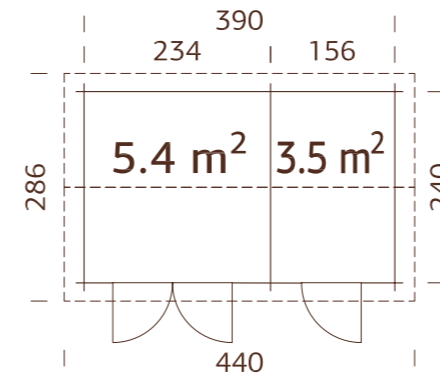

PALMAKO SHED JARI 8,9 m²

ARTICLE NUMBER: 101324

under 2,5m

TREATMENT OPTIONS

101325 brown dip	101327 grey dip	101326 clear white dip
28 mm	A: 211 cm B: 249 cm	Included 19 mm

MODEL SPECIFICATIONS

Log measurements: 410x260 cm
Volume: 20,8 m³

Door opening measurements: 156x180 cm, 78x180 cm

Roof boards: 19 mm
Roof area: 13,1 m²
Roof gradient: 15,2°
Gross ground area: 9,4 m²

OPTIONAL

Roofing felt (underlayer): 2 rolls, SBS roofing material: 2 rolls, shingles: 6 packs, roofing nails, rain gutters. See Optional Products p. 268-285 for details.