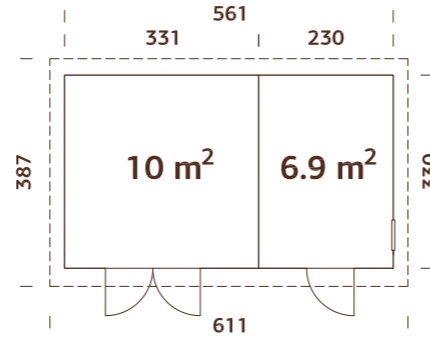

PALMAKO SHED KALLE 16,9 m²

ARTICLE NUMBER: 101056

MODEL SPECIFICATIONS

Wall measurements:

561x330 cm

Volume: 41,5 m³

Door/window type: Summer

Door/window glass:

Real glass, 4 mm

Fixed window, measurements:

51x55 cm

Door opening measurements:

78x181 cm, 138x181 cm

Door sill: hard wood

Roof boards: 19 mm

Roof area: 23,4 m²

Roof gradient: 4,4°

Gross ground area: 18,5 m²

Ready-made wall elements with wind protection plastic!
Trendy look! Fine-sawn cladding.

18+70 mm **A: 210 cm** **Included**
B: 259 cm **19 mm**

OPTIONAL

Roofing felt (underlayer): 5 rolls, SBS roofing material: 5 rolls, roofing nails, rain gutters, additional door. See Optional Products p. 268-285 for details.