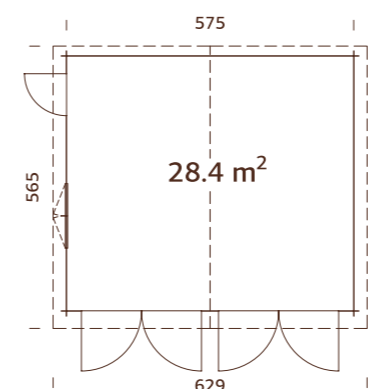

MODEL SPECIFICATIONS

Log measurements: 595x530 cm
Volume: 73,5 m³
Door/window type: Garden+
Door/window glass: Double glass, 3-6-3 mm
Window opening measurements: 119x89 cm
Door opening measurements: 73x175 cm