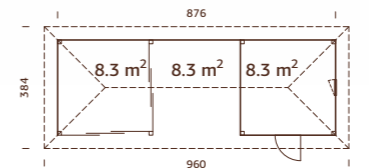

PALMAKO CONNECT BIANCA SET 5 24,9 m²

ARTICLE NUMBER: 110258

NEW!

Can be built in reverse!

OPTIONAL

Floor (outdoor/as terrace), floor (indoor), roofing felt (underlayer): 11 rolls, shingles: 18 packs, roofing nails, additional door and window. See Optional Products p. 180-181 for details.

Item	Pcs
L-type roof (109381)	1
Apex (109410)	1
Full wall (109375)	6
Double window (109548)	3
Double door (103530)	1

MODEL SPECIFICATIONS

See page 175.

TREATMENT OPTIONS

PALMAKO CONNECT BIANCA SET 6 24,9 m²

ARTICLE NUMBER: 110299

NEW!

Can be built in reverse!

OPTIONAL

Floor (outdoor/as terrace), floor (indoor), roofing felt (underlayer): 11 rolls, shingles: 18 packs, roofing nails, additional door and window. See Optional Products p. 180-181 for details.

Item	Pcs
L-type roof (109381)	1
Full wall (109375)	7
Sectional door (110078)	1
Single window (103311)	1
Double door (106799)	1

MODEL SPECIFICATIONS See page 175.

PALMAKO CONNECT BIANCA SET 7 24,9 m²

ARTICLE NUMBER: 110266

NEW!

Can be built in reverse!

MODEL SPECIFICATIONS

See page 175.

OPTIONAL

Floor (outdoor/as terrace), floor (indoor), roofing felt (underlayer): 11 rolls, shingles: 18 packs, roofing nails, additional door and window. See Optional Products p. 180-181 for details.

PALMAKO CONNECT BIANCA SET 1 33,2 m²

ARTICLE NUMBER: 110262

NEW!

Can be built in reverse!

Item	Pcs
L-type roof (109381)	1
Extra roof (109374)	1
Apex (109410)	1
Full wall (109375)	4
Fence (109378)	4
Half-wall corner (109805)	1
Sliding door (110083)	1
Single window (100038)	1
Single door (107035)	1

MODEL SPECIFICATIONS

See page 175.

TREATMENT OPTIONS

OPTIONAL