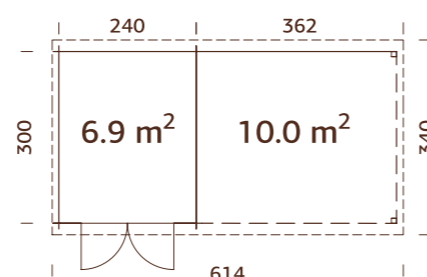

PALMAKO CABIN ELLA 6,9+10,0 m²

ARTICLE NUMBER: 101607

under 2,5m

MODEL SPECIFICATIONS

Log measurements:

610x320 cm

Volume: 14,2+19,9 m³

Door/window type: Garden

Door glass: Toughened glass, 4 mm

Door opening

measurements: 151x175 cm

Door sill: low, covered with stainless steel

Roof boards: 19 mm

Roof area: 20,5 m²

Roof gradient: 2,2°

Gross ground area: 17,7 m²

TREATMENT OPTIONS

101608
brown dip

101610
grey dip

101609
clear white dip

28 mm

A: 199 cm
B: 214 cm

NB! Floor is an optional extra! 19 mm

OPTIONAL

Floor, roofing felt (underlayer): 5 rolls, SBS roofing material: 5 rolls, roofing nails, EPDM, rain gutters, additional door. See Optional Products p. 268-285 for details.