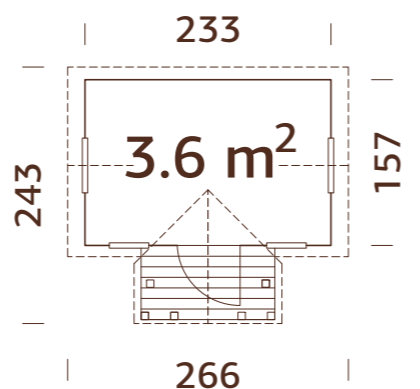

PALMAKO KIDS JENNIE 3,6 m²

ARTICLE NUMBER: 109459