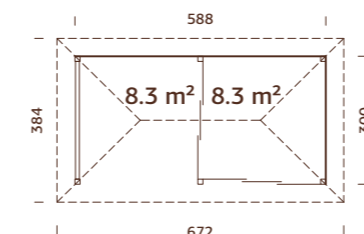

PALMAKO CONNECT BIANCA SET 4 16,6 m²

NEW!

ARTICLE NUMBER: 110204

TREATMENT OPTIONS

110206 brown dip	110207 grey dip	110205 clear white dip
28 mm	A: 210 cm B: 323 cm	NB! Floor is an optional extra! 28 mm

Item	Pcs
Square roof (109392)	1
Extra roof (109374)	1
Apex (109410)	1
Full wall (109375)	3
Fence (109378)	1
Sliding door (110083)	2

MODEL SPECIFICATIONS See page 169.

OPTIONAL

Floor (outdoor/as terrace), floor (indoor), roofing felt (underlayer): 9 rolls, shingles: 15 packs, roofing nails, rain gutters, additional door and window. See Optional Products p. 180-181 for details.