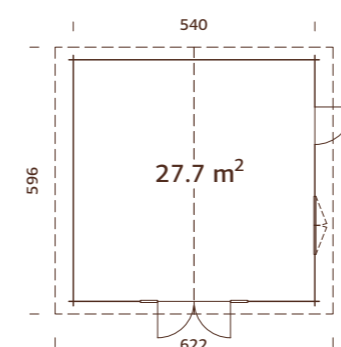

PALMAKO CABIN IRENE 27,7 m²

ARTICLE NUMBER: 102375

Double glazed.
Strong purlins from laminated wood.

TREATMENT OPTIONS

102376 brown dip	102378 grey dip	102377 clear white dip
70 mm	A: 230 cm B: 312 cm	Included 19 mm

MODEL SPECIFICATIONS

Log measurements: 560x560 cm
Volume: 73,9 m³
Door/window type: Summer
Window glass: Double glass, 3-9-3 mm

Door glass: Double toughened glass, 4-9-4 mm
Window opening measurements: 117x92 cm
Door opening measurements: 73x183 cm, 114x186 cm

Door sill: low, covered with stainless steel
Roof boards: 19 mm
Roof area: 37,8 m²
Roof gradient: 15,7°
Gross ground area: 29,2 m²

OPTIONAL

Roofing felt (underlayer): 8 rolls, SBS roofing material: 8 rolls, shingles: 14 packs, roofing nails, rain gutters, extension, canopy roof, additional door and window. See Optional Products p. 268-285 for details.