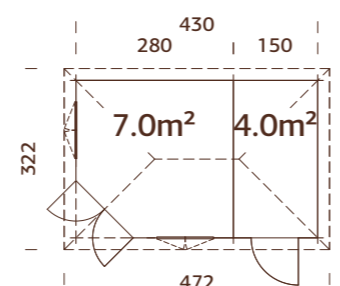

Can be built in reverse!

TREATMENT OPTIONS

103737 brown dip	103739 grey dip	103738 clear white dip
28 mm	A: 217 cm B: 285 cm	Included 19 mm