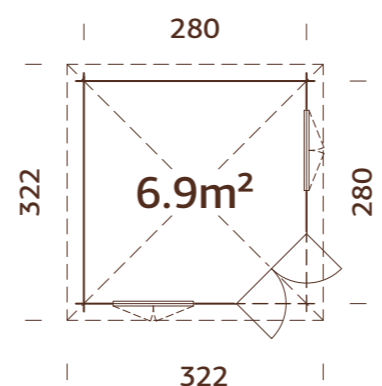

PALMAKO PAVILION MELANIE 6,9 m²

ARTICLE NUMBER: 103728

Double glazed.

MODEL SPECIFICATIONS

- **Log measurements:** 300x300 cm
- **Volume:** 16,3 m³
- **Door/window type:** Garden+
- **Window glass:** Double glass, 3-6-3 mm
- **Door glass:** Double toughened glass, 4-6-4 mm
- **Window opening measurements:** 90x134 cm
- **Door opening measurements:** 114x186 cm
- **Door sill:** low, covered with stainless steel
- **Roof boards:** 16 mm
- **Roof area:** 8,4 m²
- **Roof gradient:** 25,0°
- **Gross ground area:** 7,8 m²

TREATMENT OPTIONS

103729 brown dip	103731 grey dip	103730 clear white dip
44 mm	A: 222 cm B: 308 cm	Included 19 mm

OPTIONAL

Shingles: 6 packs, roofing nails, additional door and window. See Optional Products p. 268-285 for details.