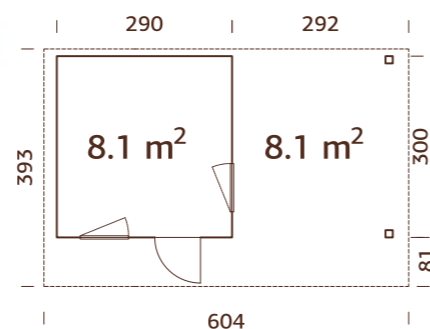

PALMAKO MODERN LOOK HOUSE GRACE

ARTICLE NUMBER: 108587

8,1+8,1 m²

MODEL SPECIFICATIONS

Wall measurements:

290+292x300 cm

Volume: 18,8 m³

Door/window type: Living

Door/window glass: Double toughened glass, 4-18-4 mm

Window opening

measurements: 50x150 cm

Door opening

measurements: 70x193 cm

Door sill: high quality classy oak-aluminium combined door sill

Roof boards: 19 mm

Roof area: 23,7 m²

Roof gradient: 5,0°

Gross ground area:

8,7+8,1 m²

Glue laminated wall panels.
Strong purlins from laminated wood.

56 mm   A: 215 cm   Included
B: 258 cm   28 mm

OPTIONAL

Roofing felt (underlayer): 5 rolls, SBS roofing material: 5 rolls, roofing nails, EPDM, rain gutters, additional door and window. See Optional Products p. 268-285 for details.