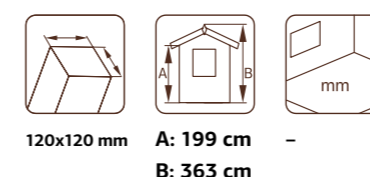

TREATMENT OPTIONS

- **101030**
  brown dip
- **101032**
  grey dip
- **101031**
  clear white dip
- **108956**
  white primer

MODEL SPECIFICATIONS

Measurements:
555x372 cm
Volume: 61,5 m³
Roof boards: 19 mm

Roof area: 35,8 m²
Roof gradient: 25,0°
Gross ground area: 20,6 m²

OPTIONAL

Roofing felt (underlayer): 9 rolls, SBS roofing material: 9 rolls, shingles: 14 packs, roofing nails, rain gutters, anchors.
See Optional Products p. 268-285 for details.