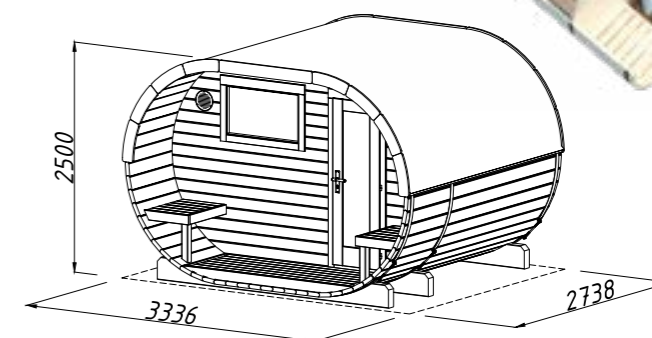

PALMAKO SAUNA ANITA 1,3+0,7 m²

ARTICLE NUMBER: 110070

under 2,5m

NEW!

PALMAKO SAUNA ANETTE 3,0+1,5 m²

ARTICLE NUMBER: 110071

under 2,5m

NEW!

MODEL SPECIFICATIONS

Diameter: 220 cm
Length: 250 cm
Width: 220 cm
Vertical walls: 28 mm
Steam room measurements: 211x162 cm
Volume: 9,6 m³
Door/window type: Summer

Steam room door glass: Toughened, 8 mm
Door opening measurements: 50x161 cm
Roof area: 8,6 m²
Roof overhang: 78 cm
Capacity: 4 people
Inside measures of heater safety railing: 634x457 mm

OPTIONAL

HUUM Drop electric heater (stones and remote control included), Narvi NM electric heater (stones included), roofing felt (underlayer) 2 rolls, SBS roofing material: 2 rolls, roofing nails, additional door. See Optional Products p. 268-285 for details.

Shingles included.
Steam room benches and heater safety railing from aspen.
Sitting benches outside.
NB! Heater is an optional extra!

Roofing felt (underlayer) and shingles included.
Steam room benches and heater safety railing from aspen.
Two-level steam room benches with back.
Front room.
Window in the steam room.
Sitting benches outside.
NB! Heater is an optional extra!

MODEL SPECIFICATIONS

Length: 270 cm
Width: 328 cm
Vertical walls: 28 mm
Steam room measurements: 169x182 cm
Front room measurements: 147x182 cm
Volume: 16,6 m³
Door/window type: Garden+
Steam room door glass: Toughened, 8 mm
Front room door glass: Toughened, 4-6-4 mm

Window glass: Double glass, 3-6-3 mm
Door opening measurements: 49x159, 50x161 cm
Fixed window measurements: 80x45 cm
Roof area: 12,1 m²
Roof overhang: 78 cm
Capacity: 4 people
Inside measures of heater safety railing: 634x457 mm

OPTIONAL

HUUM Drop electric heater (stones and remote control included), Narvi NM electric heater (stones included), SBS roofing material: 2 rolls, roofing nails, additional door and window. See Optional Products p. 268-285 for details.