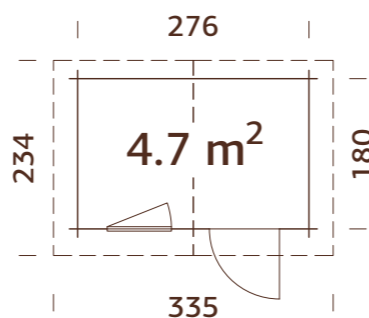

PALMAKO CABIN KLARA 4,7 m²

ARTICLE NUMBER: 101827

under 2,5m

MODEL SPECIFICATIONS

Log measurements:

296x200 cm

Volume: 10,1 m³

Door/window type: Garden

Door/window glass:

Real glass, 4 mm

Window opening

measurements: 66x89 cm

Door opening

measurements: 73x175 cm

Door sill: low,

covered with stainless steel

Roof boards: 16 mm

Roof area: 8,0 m²

Roof gradient: 16,2°

Gross ground area: 5,0 m²

TREATMENT OPTIONS

101828
brown dip

101830
grey dip

101829
clear white dip

28 mm

A: 194 cm
B: 235 cm

NB! Floor is an optional extra! 19 mm

OPTIONAL

Floor, roofing felt (underlayer): 2 rolls, SBS roofing material: 2 rolls, shingles: 4 packs, roofing nails, rain gutters, additional door and window. See Optional Products p. 268-285 for details.