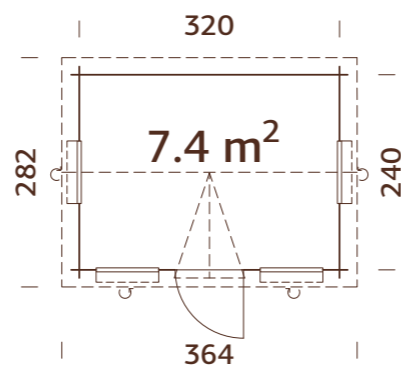

PALMAKO CABIN CLAUDIA 7,4 m²

ARTICLE NUMBER: 101753

under 2,5m

MODEL SPECIFICATIONS

Log measurements:
340x260 cm

Volume: 16,6 m³

Door/window type: Garden

Window glass:
Real glass, 4 mm

Door glass: Toughened glass, 4 mm

Window opening measurements: 66x111 cm

Door opening measurements: 73x181 cm

Door sill: low, covered with stainless steel

Roof boards: 19 mm

Roof area: 11,4 m²

Roof gradient: 18,5°

Gross ground area: 7,7 m²

TREATMENT OPTIONS

101754 brown dip
101756 grey dip
101755 clear white dip

28 mm
A: 205 cm
B: 249 cm
Included
19 mm

OPTIONAL

Roofing felt (underlayer): 2 rolls, SBS roofing material: 2 rolls, shingles: 6 packs, roofing nails, rain gutters, extension, canopy roof, additional door and window. See Optional Products p. 268-285 for details.