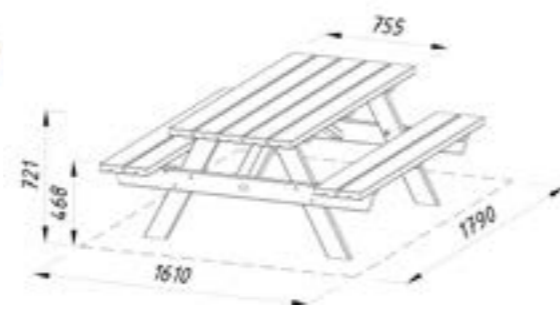

PALMAKO PICNIC-TABLE RUBY 18

ARTICLE NUMBER: 103165

44 mm

MODEL SPECIFICATIONS

Measurements: 179x161 cm
Height: 72 cm

TREATMENT

103165
green pressure-treated