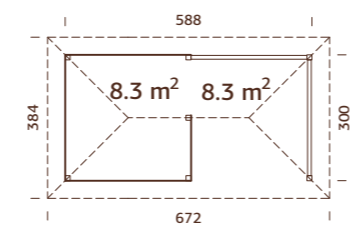

TREATMENT OPTIONS

110198 brown dip	110199 grey dip	110197 clear white dip
28 mm	A: 210 cm B: 323 cm	NB! Floor is an optional extra! 28 mm

OPTIONAL

Floor (outdoor/as terrace), floor (indoor), roofing felt (underlayer): 9 rolls, shingles: 15 packs, roofing nails, rain gutters, additional door and window. See Optional Products p. 180-181 for details.