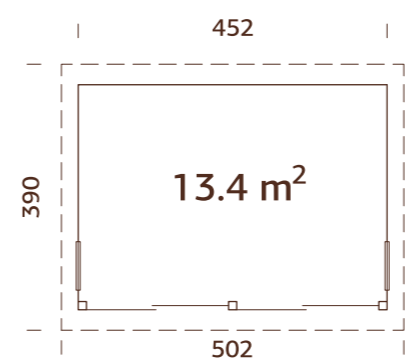

Annabel 13,4 m² kit without sliding door
Article number: 109044

Double glazed. Ready-made wall elements with wind protection plastic! Trendy look! Fine-sawn cladding.

18+70 mm **A: 205 cm** **Included**
B: 294 cm **19 mm**

MODEL SPECIFICATIONS

Wall measurements: 452x330 cm

Volume: 37,4 m³

Door: Sliding door set

Door glass: Toughened, 5 mm

Window type: Summer

Window glass: Double glass, 3-9-3 mm

Window opening measurements: 57x165 cm

Door opening measurements: 96x196 cm

Roof boards: 19 mm

Roof area: 20,0 m²

Roof gradient: 9,0°

Gross ground area: 15,1 m²

OPTIONAL

Roofing felt (underlayer): 3 rolls, SBS roofing material: 3 rolls, roofing nails, rain gutters, additional door and window. See Optional Products p. 268-285 for details.