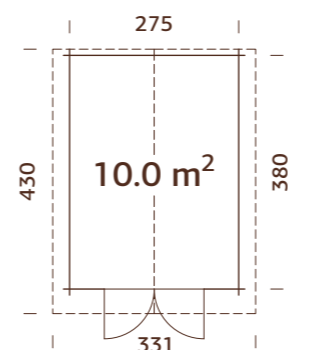

PALMAKO CABIN LOTTA 10,0 m²

ARTICLE NUMBER: 101646

under 2,5m

TREATMENT OPTIONS

101647
brown dip

101649
grey dip

101648
clear white dip

34 mm

A: 194 cm
B: 247 cm

NB! Floor is an optional extra! 19 mm

MODEL SPECIFICATIONS

Log measurements:

295x400 cm

Volume: 22,0 m³

Door/window type: Garden

Door/window glass: Real glass, 4 mm

Door/window glass:

Real glass, 4 mm

Door opening measurements: 151x175 cm

Door sill: wooden

Roof boards: 16 mm

Roof area: 15,1 m²

Roof gradient: 20,7°

Gross ground area: 10,5 m²

OPTIONAL

Floor, roofing felt (underlayer): 3 rolls, SBS roofing material: 3 rolls, shingles: 6 packs, roofing nails, rain gutters, canopy roof, additional door. See Optional Products p. 268-285 for details.