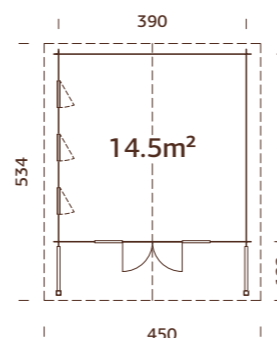

PALMAKO CABIN CATHERINE 14,5 m²

ARTICLE NUMBER: 109887

NEW!

Double glazed.

TREATMENT OPTIONS

109889 brown dip	109890 grey dip	109888 clear white dip
44 mm	A: 228 cm B: 302 cm	Included 19 mm

MODEL SPECIFICATIONS

Log measurements:
410x410 cm
Volume: 37,7 m³
Door/window type: Garden+
Window glass: Double toughened glass, 4-9-4 mm

Door glass: Double toughened glass, 4-6-4 mm
Window opening measurements: 44x157 cm
Door opening measurements: 120x183 cm

Door sill: low, covered with stainless steel
Roof boards: 19 mm
Roof area: 24,8 m²
Roof gradient: 18,0°
Gross ground area: 15,2 m²

OPTIONAL

Roofing felt (underlayer): 5 rolls, SBS roofing material: 5 rolls, shingles: 10 packs, roofing nails, rain gutters, additional door and window. See Optional Products p. 268-285 for details.