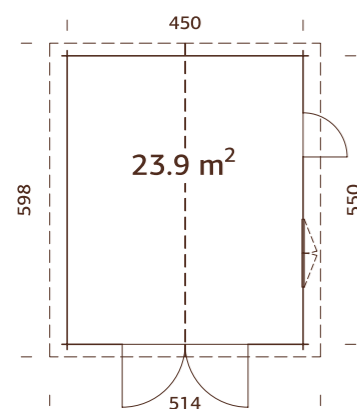

PALMAKO GARAGE ROGER 23,9 m² WITH WOODEN GATE

ARTICLE NUMBER: 102498

PALMAKO GARAGE ROGER 27,7 m² WITH WOODEN GATE

ARTICLE NUMBER: 102379

MODEL SPECIFICATIONS

Log measurements: 470x570 cm

Volume: 59,0 m³

Door/window type: Garden+

Door/window glass:

Double glass, 3-6-3 mm

Window opening measurements: 119x89 cm

Door opening measurements: 73x175 cm

Wooden gate opening measurements: 225x194 cm

Art. No. Wooden gate: 103555

Roof boards: 19 mm

Roof area: 31,7 m²

Roof gradient: 15,7°

Gross ground area: 24,8 m²

OPTIONAL

Roofing felt (underlayer): 7 rolls, SBS roofing material: 7 rolls, shingles: 12 packs, roofing nails, rain gutters, extension, canopy roof, additional door and window, engine set for garage sectional door.

See Optional Products p. 268-285 for details.

Double glazed.
Strong purlins from laminated wood.

TREATMENT OPTIONS

Kit	natural, untreated wood	brown dip	grey dip	clear white dip
Roger 23,9 m² kit without door	101903	101904	101906	101905
Roger 23,9 m² with wooden gate	102498	102499	102501	102500
Roger 23,9 m² with sectional door	102502	102503	102505	102504

MODEL SPECIFICATIONS

Log measurements: 560x560 cm

Volume: 73,9 m³

Door/window type: Summer

Door/window glass:

Double glass, 3-9-3 mm

Window opening measurements: 117x92 cm

Door opening measurements: 73x183 cm

Wooden gate opening measurements: 225x194 cm

Art. No. Wooden gate: 103587

Roof boards: 19 mm

Roof area: 37,8 m²

Roof gradient: 15,7°

Gross ground area: 29,2 m²

OPTIONAL

Roofing felt (underlayer): 8 rolls, SBS roofing material: 8 rolls, shingles: 14 packs, roofing nails, rain gutters, extension, canopy roof, additional door and window, engine set for garage sectional door.

See Optional Products p. 268-285 for details.

Double glazed.
Strong purlins from laminated wood.