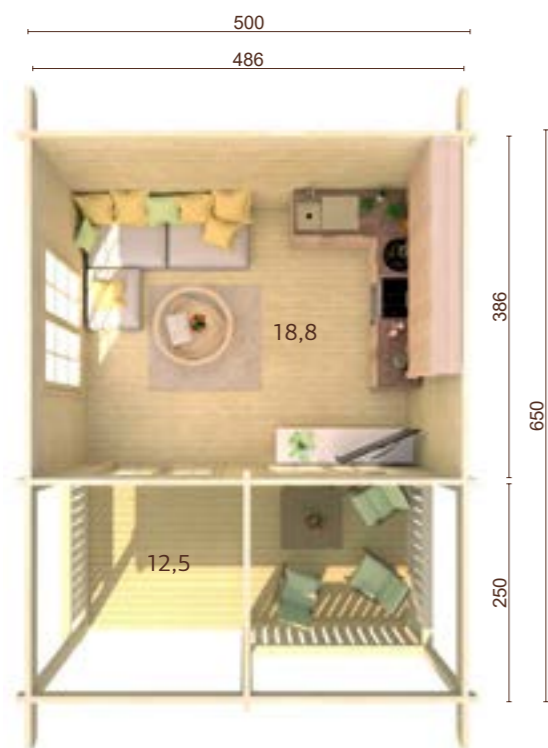

PALMAKO COTTAGE AGNETA 18,8+12,5 m²

ARTICLE NUMBER: 106522