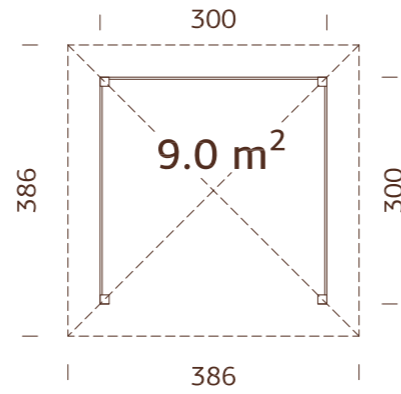

PALMAKO PAVILION BETTY 9,0 m²

ARTICLE NUMBER: 103798