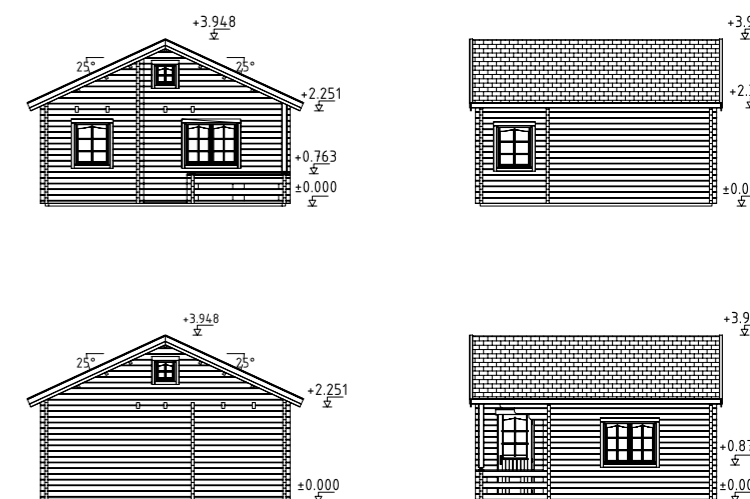

OPTIONAL

Roofing felt (underlayer): 9 rolls, SBS roofing material: 9 rolls, shingles: 16 packs, roofing nails, additional door and window.
See Optional Products p. 268-285 for details.

Double glazed.
Strong purlins from laminated wood.
Terrace boards are treated.

70 mm
A: 256 cm
B: 395 cm
Included
28 mm