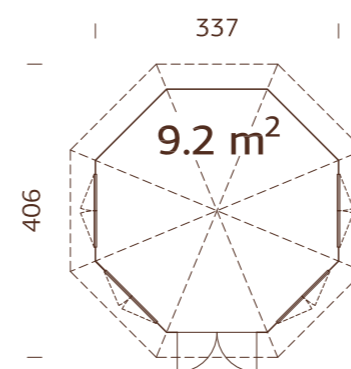

Window bar profile
 16x24 mm

PALMAKO PAVILION VERONICA 4 9,2 m²

ARTICLE NUMBER: 107374

MODEL SPECIFICATIONS

Diameter: 337 cm
Volume: 23,4 m³
Door/window type: Garden+
Window glass: Double glass, 3-6-3 mm
Door glass: Double toughened glass, 4-6-4 mm
Window opening measurements: 90x123 cm
Door opening measurements: 120x181 cm
Door sill: low, covered with stainless steel
Roof boards: 16 mm
Roof area: 15,3 m²
Roof gradient: 32,0°
Gross ground area: 9,4 m²