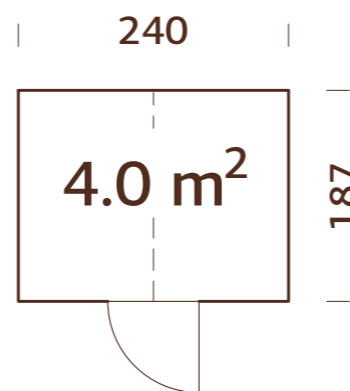

PALMAKO GLASSHOUSE EMILIA SHED 4,0 m²

ARTICLE NUMBER: 109394

NB! Emilia shed fits only with Emilia 5,4 m² and 8,2 m² models!