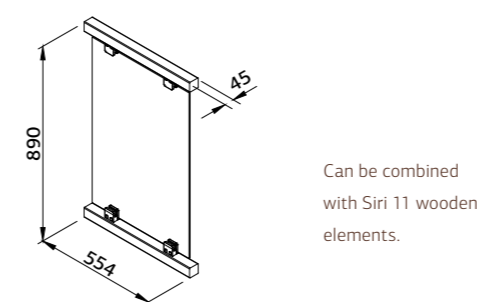

PALMAKO FENCE FOR TERRACE, SIRI 6 GLASS

ARTICLE NUMBER: 107705