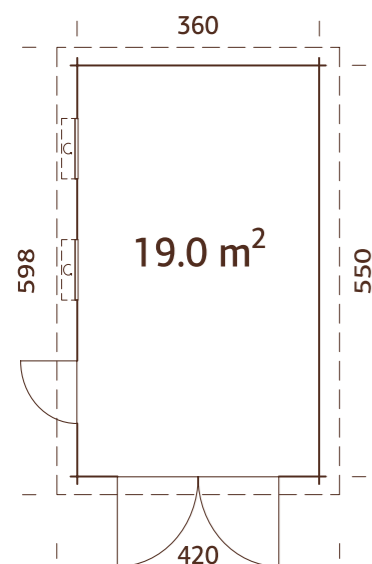

MODEL SPECIFICATIONS

- **Log measurements:** 380x570 cm
- **Volume:** 44,5 m³
- **Door/window type:** Garden
- **Door/window glass:** Real glass, 4 mm
- **Window opening measurements:** 70x43 cm
- **Door opening measurements:** 73x183 cm
- **Wooden gate opening measurements:** 225x194 cm
- **Art. No. Wooden gate:** 103555
- **Roof boards:** 19 mm
- **Roof area:** 24,5 m²
- **Roof gradient:** 1,8°
- **Gross ground area:** 19,8 m²

OPTIONAL

Roofing felt (underlayer): 6 rolls, SBS roofing material: 6 rolls, EPDM, roofing nails, rain gutters, extension, canopy roof, additional door and window.
See Optional Products p. 268-285 for details.

Strong purlins from laminated wood.
Matt door and window glass.