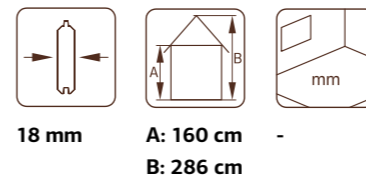

PALMAKO GLASSHOUSE EMILIA SHED 4,0 m²

ARTICLE NUMBER: 109394

NB! Emilia shed fits only with Emilia 5,4 m² and 8,2 m² models!

TREATMENT

109532
grey pressure-treated

MODEL SPECIFICATIONS

Wall measurements: 240x187 cm
Volume: 9,7 m³
Door opening measurements: 68x183 cm
Roof boards: 19 mm
Roof area: 6,5 m²
Roof gradient: 45,0°
Gross ground area: 4,4 m²