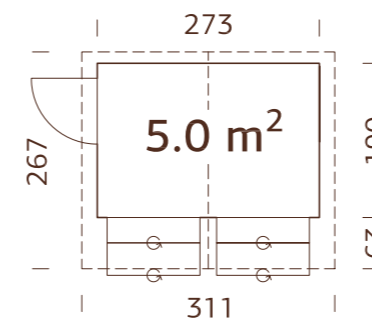

PALMAKO KIOSK STELLA 5,0 m²

ARTICLE NUMBER: 101137

under 2,5m

Ready-made wall elements.

TREATMENT OPTIONS

101138 brown dip	101140 grey dip	101139 clear white dip
16+32 mm	A: 189 cm B: 229 cm	NB! Floor is an optional extra! 16 mm

MODEL SPECIFICATIONS

Wall measurements:

273x190 cm

Volume: 10,2 m³

Window opening measurements:

118x82 cm

Door opening measurements:

76x169 cm

Roof boards: 16 mm

Roof area: 8,5 m²

Roof gradient: 14,6°

Gross ground area: 5,2 m²

OPTIONAL

Floor, roofing felt (underlayer): 2 rolls, SBS roofing material: 2 rolls, shingles: 4 packs, roofing nails. See Optional Products p. 268-285 for details.