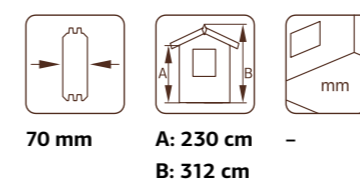

Kit	natural, untreated wood	brown dip	grey dip	clear white dip
Roger 27,7 m² kit without door	101911	101912	101914	101913
Roger 27,7 m² with wooden gate	102379	102380	102382	102381
Roger 27,7 m² with sectional door	102383	102384	102386	102385

70 mm
A: 230 cm
B: 312 cm