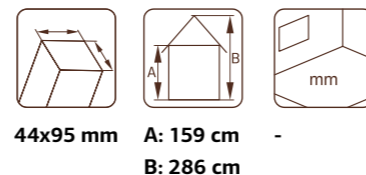

MODEL SPECIFICATIONS

Wall measurements: 240x363 cm
Volume: 19,4 m³
Glass: Toughened, 4 mm
Roof area: 12,5 m²
Roof gradient: 45°
Gross ground area: 8,7 m²