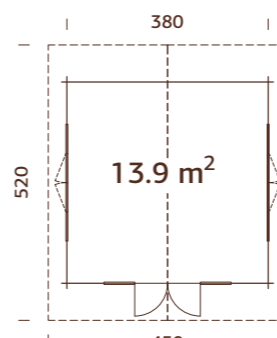

PALMAKO CABIN IRENE 13,9 m²

ARTICLE NUMBER: 102331

Includes polycarbonate sheets.

TREATMENT OPTIONS

102332 brown dip	102334 grey dip	102333 clear white dip
34 mm	A: 205 cm B: 268 cm	Included 19 mm

MODEL SPECIFICATIONS

Log measurements:
400x400 cm
Volume: 32,9 m³
Door/window type: Garden
Window glass: Real glass, 4 mm

Door glass: Toughened glass, 4 mm
Window opening measurements: 90x134 cm
Door opening measurements: 114x186 cm

Door sill: low, covered with stainless steel
Roof boards: 16 mm
Roof area: 24,4 m²
Roof gradient: 18,6°
Gross ground area: 14,4 m²

OPTIONAL

Roofing felt (underlayer): 4 rolls, SBS roofing material: 4 rolls, shingles: 7 packs, roofing nails, rain gutters, extension, canopy roof, additional door and window. See Optional Products p. 268-285 for details.