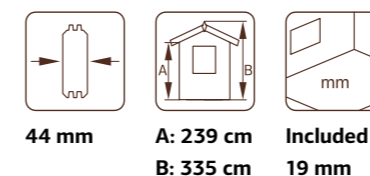

OPTIONAL

Roofing felt (underlayer): 9 rolls, SBS roofing material: 9 rolls, shingles: 18 packs, roofing nails, additional door and window.
See Optional Products p. 268-285 for details.

Double glazed.
Terrace boards are treated.