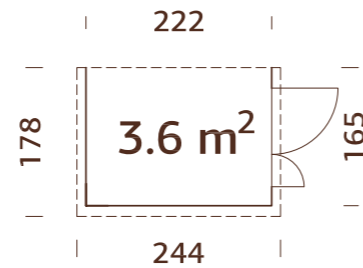

PALMAKO SHED MIA 3,6 m²

ARTICLE NUMBER: 101076

under 2,5m

Door can be placed on opposite side.
Ready-made wall elements.
One side wall is not included in the product set.

MODEL SPECIFICATIONS

Wall measurements:
222x165 cm
Volume: 6,4 m³

Door opening measurements: 103x166 cm
Roof boards: 16 mm

Roof area: 4,4 m²
Roof gradient: 12,0°
Gross ground area: 3,6 m²

TREATMENT OPTIONS

101077 brown dip	101079 grey dip	101078 clear white dip
16+32 mm	A: 173 cm B: 210 cm	Included 16 mm

OPTIONAL

Roofing felt (underlayer): 1 roll, SBS roofing material: 1 roll, roofing nails.
See Optional Products p. 268-285 for details.