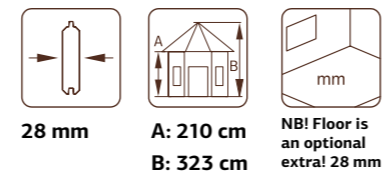

Item	Pcs
L-type roof (109381)	1
Apex (109410)	1
Full wall (109375)	6
Double window (109548)	3
Double door (103530)	1

MODEL SPECIFICATIONS

See page 175.

TREATMENT OPTIONS**PALMAKO CONNECT BIANCA SET 6** 24,9 m²