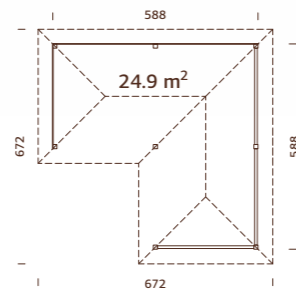

Can be built in reverse!

OPTIONAL

Floor (outdoor/as terrace), floor (indoor), roofing felt (underlayer): 11 rolls, shingles: 18 packs, roofing nails, additional door and window. See Optional Products p. 180-181 for details.