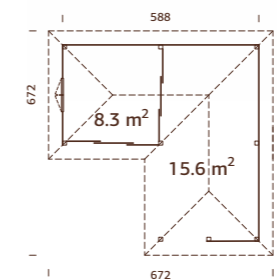

Can be built in reverse!

OPTIONAL

Floor (outdoor/as terrace), floor (indoor), roofing felt (underlayer): 11 rolls, shingles: 18 packs, roofing nails, additional door and window. See Optional Products p. 180-181 for details.