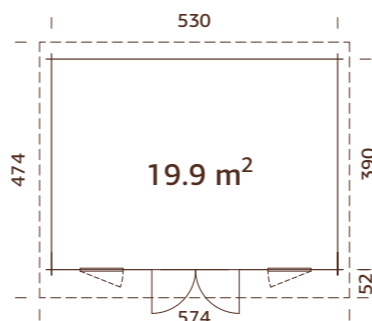

PALMAKO CABIN BRET 19,9 m²

ARTICLE NUMBER: 109163

Double glazed.

TREATMENT OPTIONS

109165 brown dip	109166 grey dip	109164 clear white dip
44 mm	A: 227 cm B: 254 cm	Included 19 mm

MODEL SPECIFICATIONS

Log measurements:

550x410 cm
Volume: 46,8 m³
Door/window type: Garden+
Door/window glass: Double toughened glass, 4-6-4 mm

Window opening measurements:

66x167 cm
Door opening measurements: 151x186 cm
Door sill: low, covered with stainless steel

Roof boards:

19 mm
Roof area: 26,3 m²
Roof gradient: 2,4°
Gross ground area: 20,7 m²

OPTIONAL

Roofing felt (underlayer): 6 rolls, SBS roofing material: 6 rolls, roofing nails, EPDM, rain gutters, extension, canopy roof, additional door and window. See Optional Products p. 268-285 for details.