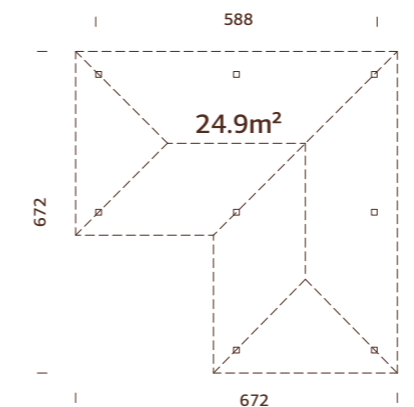

Palmako Connect Bianca Set 3 24,9 m²

PALMAKO CONNECT BIANCA 24,9 m²

NEW!

ARTICLE NUMBER: 109381

Strong posts from laminated wood.

TREATMENT OPTIONS

MODEL SPECIFICATIONS

Measurements: 588x588 cm
Volume: 66,0 m³
Gross ground area: 26,3 m²