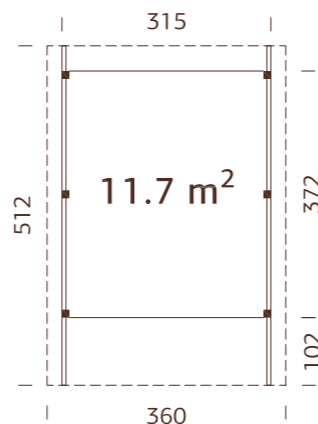

PALMAKO CARPORT KARL 11,7 m²

ARTICLE NUMBER: 101021

under 2,5m

Strong posts from laminated wood.

TREATMENT OPTIONS

101022 brown dip	101024 grey dip	101023 clear white dip	108957 white primer
120x120 mm	A: 215 cm B: 232 cm	-	-

MODEL SPECIFICATIONS

Measurements: 360x512 cm
Volume: 39,6 m³
Roof boards: 19 mm

Roof area: 18,0 m²
Roof gradient: 1,1°
Gross ground area: 11,7 m²

OPTIONAL

Roofing felt (underlayer): 6 rolls, SBS roofing material: 6 rolls, roofing nails, EPDM, rain gutters, arch from laminated wood. See Optional Products p. 268-285 for details.