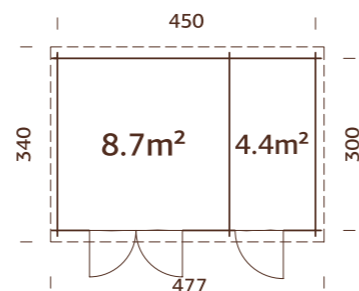

PALMAKO CABIN ELLA 13,1 m²

ARTICLE NUMBER: 108218

under 2,5m

MODEL SPECIFICATIONS

Log measurements:

470x320 cm
Volume: 26,8 m³
Door/window type: Garden
Door glass: Toughened glass, 4 mm

Door opening measurements:

73x175, 151x175 cm
Door sill: low, covered with stainless steel

Roof boards:

19 mm
Roof area: 15,8 m²
Roof gradient: 2,2°
Gross ground area: 13,5 m²

TREATMENT OPTIONS

108219 brown dip	108220 grey dip	108221 clear white dip
28 mm	A: 199 cm B: 214 cm	NB! Floor is an optional extra! 19 mm

OPTIONAL

Floor, roofing felt (underlayer): 3 rolls, SBS roofing material: 3 rolls, roofing nails, EPDM, rain gutters, additional door. See Optional Products p. 268-285 for details.