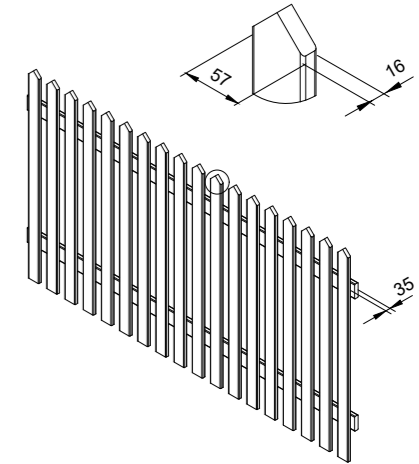

PALMAKO FENCE ELEMENT LUISE 10

ARTICLE NUMBER: 100546 / 100549

NEW!

MODEL SPECIFICATIONS

Element measurements,
width x height: 1800x1000 mm
Depth: 35 mm
Palisade profile: 16x57 mm