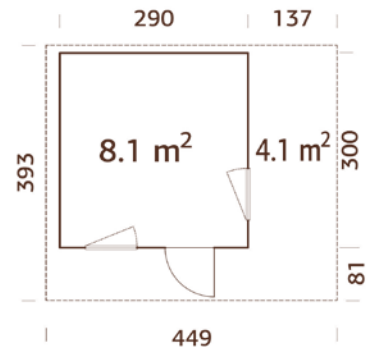

PALMAKO MODERN LOOK HOUSE GRACE

ARTICLE NUMBER: 108586

8,1+4,1 m²

MODEL SPECIFICATIONS

Wall measurements:

290+137x300 cm

Volume: 18,8 m³

Door/window type: Living

Door/window glass: Double toughened glass, 4-18-4 mm

Window opening

measurements: 42x142 cm

Door opening

measurements: 62x188 cm

Door sill: low, covered with stainless steel

Roof boards: 19 mm

Roof area: 17,5 m²

Roof gradient: 5,0°

Gross ground area: 8,7+4,1 m²

Glue laminated wall panels.
Strong purlins from laminated wood.

OPTIONAL

Roofing felt (underlayer): 3 rolls, SBS roofing material: 3 rolls, roofing nails, EPDM, rain gutters, additional door and window. See Optional Products p. 256-273 for details.

56 mm

A: 215 cm
B: 258 cm

Included
28 mm