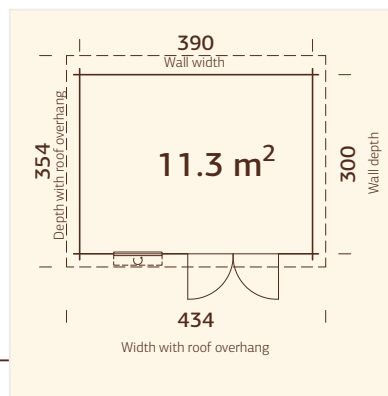

How to read product information

Name of the product

We have put a lot of thought into naming our products and as a result, the name of the chosen product reflects its function, family and size (also additional area when a terrace or side roof is included).

BRAND - Palmako > **FUNCTION - cabin** > **FAMILY - Elsa** > **SIZE - surface area 11,3 m²**

Product information

Each page contains one or two of our products with all the information about it listed as symbols or as text. This example below will help you read and understand product information better.

PALMAKO CABIN ELSA 11,3 m²

ARTICLE NUMBER: 102006

under 2,5m — Height of product is under 2,5 meters

Groundplan

Specifications for the specific model

MODEL SPECIFICATIONS

Log measurements: 410x320 cm
Volume: 24,2 m³
Door/window type: Garden
Door/window glass: Real glass, 4 mm
Window opening measurements: 70x43 cm

Door opening measurements: 140x180 cm
Door sill: low, covered with stainless steel
Roof boards: 19 mm
Roof area: 15,4 m²
Roof gradient: 0,9°
Gross ground area: 11,7 m²

OPTIONAL

Floor, roofing felt: roofing felt (underlayer): 3 rolls, SBS roofing material: 3 rolls, roofing nails, EPDM, rain gutters, canopy roof. See Optional Products p. 242-255 for details.

How the specific model can be treated

TREATMENT OPTIONS

102007 brown dip	102009 grey dip	102008 clear white dip
28 mm	A: 211 cm B: 221 cm	NB! Floor is an optional extra! 19 mm

Optional products for the specific model

General information described with symbols

Description of the symbols

Wall/element/post thickness

Heights (A - wall height; B - total height)

Floor boards

Wood profile

Age/Weight limit