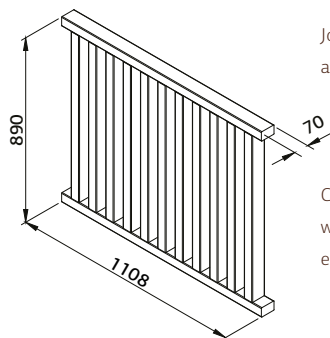

PALMAKO FENCE FOR TERRACE TORA 11

ARTICLE NUMBER: 100573

Jointed with dowel and waterproof adhesive.

Can be combined with Tora 11 glazed elements.