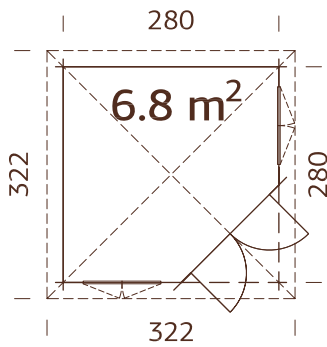

under
2,5m*

PALMAKO PAVILION MELANIE 6,8 m²

ARTICLE NUMBER: 103708

*Also available under 2,5 m,
ask for Art. No.: 103712

TREATMENT OPTIONS

103709
brown dip

103711
grey dip

103710
clear white dip

28 mm

A: 217 cm
B: 297 cm
B*: 249 cm

Included
19 mm

MODEL SPECIFICATIONS

Log measurements:

300x300 cm

Volume: 16,3 m³

Door/window type:

Garden

Window glass:

Real glass, 4 mm

Door glass: Toughened glass, 4 mm

Window opening

measurements: 90x144 cm

Door opening

measurements:

134x181 cm

Door sill: low,
covered with stainless steel

Roof boards: 16 mm

Roof area: 11,9 m²

Roof gradient: 25,0°

Gross ground area: 7,8 m²

OPTIONAL

Shingles: 6 packs, roofing nails,
additional door and window.
See Optional Products p. 256-273
for details.