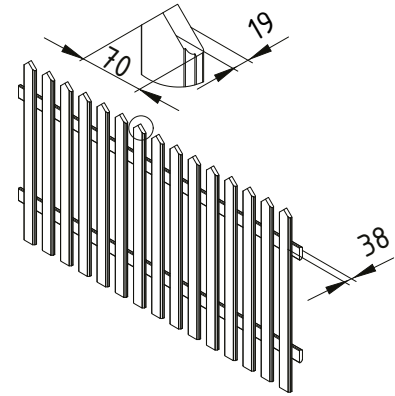

PALMAKO FENCE ELEMENT LOVISA 10

ARTICLE NUMBER: 108639

MODEL SPECIFICATIONS

Element measurements,
width x height: 1800x1000 mm
Depth: 38 mm
Palisade profile: 19x70 mm

TREATMENT OPTIONS

108639

primer + white painted 2 layers (RAL 9016)