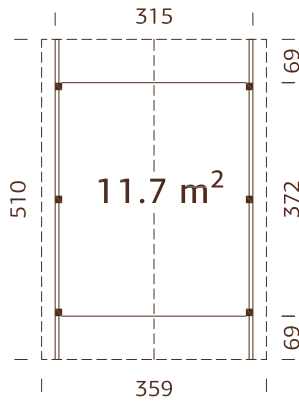

PALMAKO CARPORT ROBERT 11,7 m²

ARTICLE NUMBER: 101013

Strong posts from laminated wood.

TREATMENT OPTIONS

101014
brown dip

101016
grey dip

101015
clear white dip

108955
white primer

120x120 mm

A: 199 cm
B: 299 cm

–

MODEL SPECIFICATIONS

Measurements:
315x372 cm

Volume: 30,8 m³

Roof boards: 19 mm

Roof area: 20,1 m²

Roof gradient: 25,0°

Gross ground area: 18,3 m²

OPTIONAL

Roofing felt (underlayer): 5 rolls, SBS roofing material: 5 rolls, shingles: 8 packs, roofing nails, rain gutters, anchors.

See Optional Products p. 256-273 for details.