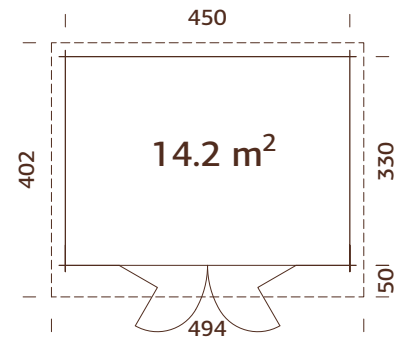

PALMAKO CABIN LEA 14,2 m²

ARTICLE NUMBER: 101728

under
2,5m

Bifold doors.
Double glazed.

MODEL SPECIFICATIONS

Log measurements:

470x350 cm

Volume: 31,6 m³

Door/window type: Garden+

Door/window glass: Double toughened glass, 4-9-4 mm

Bi-fold door opening

measurements: 265x183 cm

Door sill: low, covered with stainless steel

Roof boards: 19 mm

Roof area: 19,2 m²

Roof gradient: 4,0°

Gross ground area: 14,9 m²

TREATMENT OPTIONS

101729
brown dip

101731
grey dip

101730
clear white dip

44 mm

A: 211 cm
B: 244 cm

Included
19 mm

OPTIONAL

Roofing felt (underlayer): 3 rolls, SBS roofing material: 3 rolls, roofing nails, EPDM, rain gutters, extension, canopy roof, additional door. See Optional Products p. 256-273 for details.