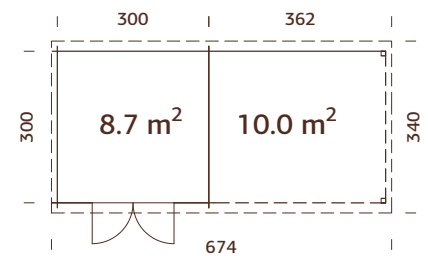

PALMAKO CABIN ELLA 8,7+10,0 m²

ARTICLE NUMBER: 101623

under
2,5m

Can be built in reverse!

MODEL SPECIFICATIONS

Log measurements:
670x320 cm

Volume: 17,8+19,9 m³

Door/window type: Garden

Window glass:

Real glass, 4 mm

Door glass: Toughened
glass, 4 mm

Door opening

measurements: 151x175 cm

Door sill: low, covered with
stainless steel

Roof boards: 19 mm

Roof area: 22,5 m²

Roof gradient: 2,2°

Gross ground area: 19,5 m²

TREATMENT OPTIONS

101624
brown dip

28 mm

101626
grey dip

A: 199 cm
B: 214 cm

101625
clear white dip

NB! Floor is an optional extra! 19 mm

OPTIONAL

Floor, roofing felt (underlayer): 5 rolls, SBS roofing material: 5 rolls, roofing nails, EPDM, rain gutters, additional door. See Optional Products p. 256-273 for details.