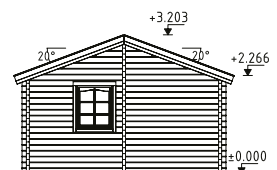

Double glazed.

Strong purlins from laminated wood.

Terrace boards are treated.

70 mm

A: 230 cm
B: 320 cm

Included 28 mm

PALMAKO COTTAGE SANDRA 25,6+11,1 m²

ARTICLE NUMBER: 106210