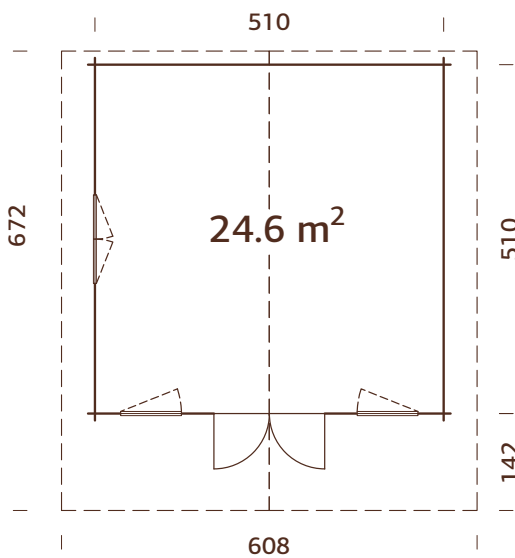

PALMAKO CABIN HELENA 24,6 m²

ARTICLE NUMBER: 102515

MODEL SPECIFICATIONS

Log measurements: 530x530 cm

Volume: 62,2 m³

Door/window type: Summer

Door/window glass:

Double glass, 3-9-3 mm

Window opening

measurements:

76x92 cm, 117x92 cm

Door opening measurements:

151x183

Door sill: low, covered with

stainless steel

Roof boards: 19 mm

Roof area: 42,2 m²

Roof gradient: 16,7°

Gross ground area: 26,0 m²

OPTIONAL

Roofing felt (underlayer): 8 rolls, SBS roofing material: 8 rolls, shingles: 16 packs, roofing nails, rain gutters, extension, canopy roof, additional door and window.

See Optional Products p. 256-273 for details.

Double glazed.

Strong purlins from laminated wood.

70 mm

A: 216 cm
B: 290 cm

Included
19 mm