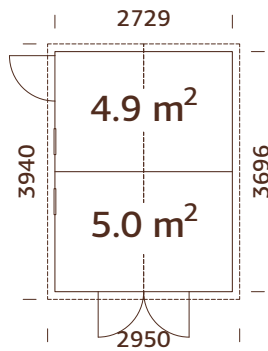

Ready-made wall elements.

TREATMENT OPTIONS

**101207**
brown dip**101209**
grey dip**101208**
clear white dip**16 mm****A: 190 cm**
B: 220 cm**Included**
16 mm

MODEL SPECIFICATIONS

Wall measurements:

273x370 cm