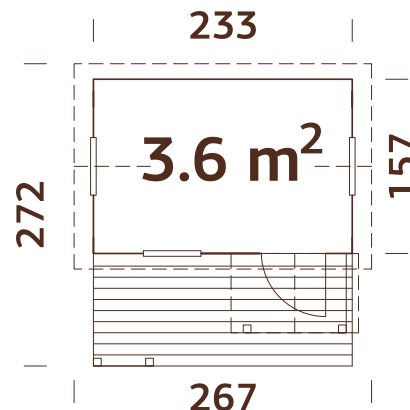

Measurements of swing legs: 70x70 mm

Platform height for slide: 150 cm

On-the-ground product

NB! Slide is an optional extra!

TREATMENT

108577

brown pressure-treated

344 cm

MODEL SPECIFICATIONS

Wall measurements:

180x122(190) cm

Volume: 3,0 m³

Door/window glass:

Plexiglass

Fixed window.

measurements: 38x44 cm

MODEL SPECIFICATIONS

Wall measurements:

233x157(258) cm

Volume: 6,4 m³

Door/window glass:

Plexiglass

Fixed window.

measurements: 56x56 cm