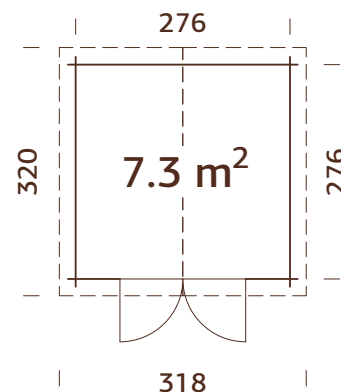

PALMAKO SHED RALF 7,3 m²

ARTICLE NUMBER: 101499

under
2,5m

MODEL SPECIFICATIONS

Log measurements:

296x296 cm

Volume: 15,7 m³

Door/window type:

Garden

Door opening measurements:

151x175 cm

Door sill: low,

covered with stainless steel

Roof boards: 16 mm

Roof area: 10,4 m²

Roof gradient: 16,2°

Gross ground area: 7,6 m²

TREATMENT OPTIONS

101500
brown dip

101502
grey dip

101501
clear white dip

28 mm

A: 194 cm
B: 235 cm

NB! Floor is an optional extra! 19 mm

OPTIONAL

Floor, roofing felt (underlayer): 2 rolls, SBS roofing material: 2 rolls, shingles: 5 packs, roofing nails, rain gutters, additional door. See Optional Products p. 256-273 for details.