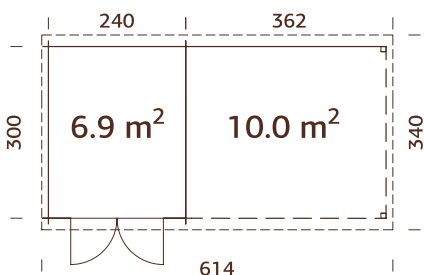

PALMAKO CABIN ELLA 6,9+10,0 m²

under 2,5m

ARTICLE NUMBER: 101607

Can be built in reverse!