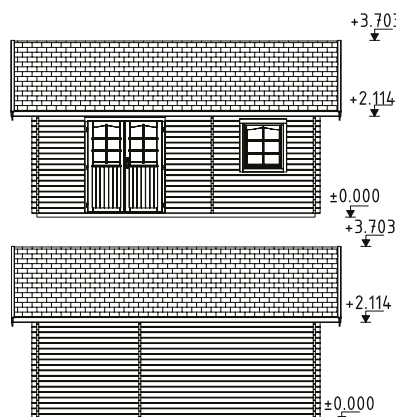

OPTIONAL

Roofing felt (underlayer): 8 rolls, SBS roofing material: 8 rolls, shingles: 15 packs, roofing nails, additional door and window.

See Optional Products p. 256-273 for details.

Double glazed.

44 mm

A: 239 cm
B: 370 cm

Included
19 mm