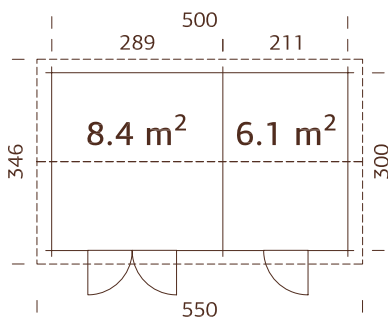

PALMAKO SHED JARI 14,5 m²

ARTICLE NUMBER: 101338

under
2,5m

TREATMENT OPTIONS

101339
brown dip

101341
grey dip

101340
clear white dip

28 mm

A: 211 cm
B: 249 cm

Included
19 mm

MODEL SPECIFICATIONS

Log measurements:

520x320 cm

Volume: 33,7 m³

Door opening

measurements:

156x180 cm, 78x180 cm

Roof boards: 19 mm

Roof area: 19,6 m²

Roof gradient: 14,9°

Gross ground area: 15,0 m²

OPTIONAL

Roofing felt (underlayer): 5 rolls, SBS roofing material: 5 rolls, shingles: 8 packs, roofing nails, rain gutters. See Optional Products p. 256-273 for details.