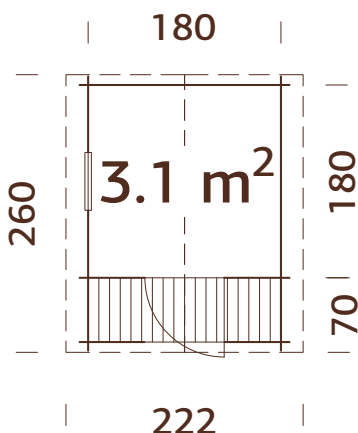

PALMAKO KIDS STINA 3,1 m²

ARTICLE NUMBER: 101766

MODEL SPECIFICATIONS

Log measurements:

196x196(256) cm

Volume: 5,2 m³

Door/window glass:

Plexiglass

Fixed window.

measurements: 47x47 cm

Door opening

measurements: 70x131 cm

Roof boards: 16 mm

Roof area: 6,2 m²

Roof gradient: 23,5°

Gross ground area: 3,2 m²

19 mm

A: 149 cm
B: 193 cm

Included
16 mm

OPTIONAL

Roofing felt (underlayer): 1 roll, SBS roofing material: 1 roll, shingles: 3 packs, roofing nails.

See Optional Products p. 256-273 for details.

Safety
Regular
Production
Surveillance

www.tuv.com
ID 0000053407