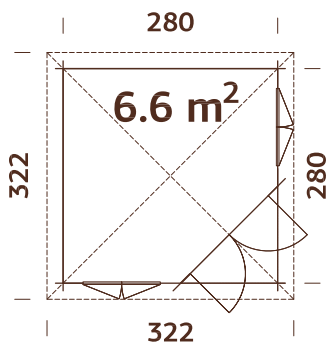

PALMAKO PAVILION MELANIE 6,6 m²

ARTICLE NUMBER: 103728

Double glazed.

TREATMENT OPTIONS

103729
brown dip

103731
grey dip

103730
clear white dip

44 mm

A: 222 cm
B: 302 cm

Included
19 mm

MODEL SPECIFICATIONS

Log measurements:

300x300 cm

Volume: 16,3 m³

Door/window type:

Garden+

Window glass: Double glass,
3-6-3 mm

Door glass: Double
toughened glass, 4-6-4 mm

Window opening

measurements: 90x123 cm

Door opening

measurements:

114x186 cm

Door sill: low,
covered with stainless steel

Roof boards: 16 mm

Roof area: 8,4 m²

Roof gradient: 25,0°

Gross ground area: 7,8 m²

OPTIONAL

Shingles: 6 packs, roofing nails,
additional door and window.
See Optional Products
p. 256-273 for details.