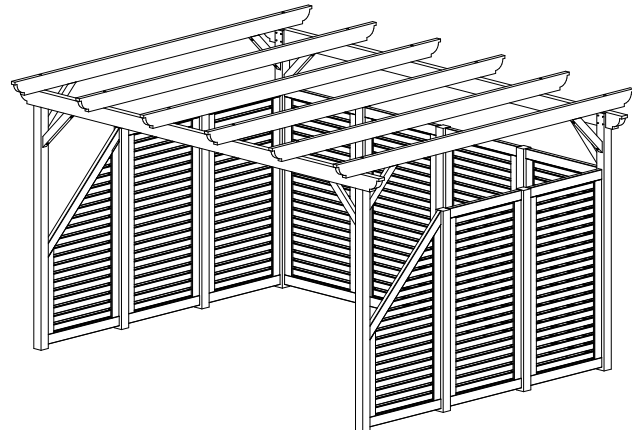

Paula 12,6 m² combined with Doris 2 and Doris 3 fence panels.

If you would like to fill the space under the pergola with furniture to spend time with your friends and family, please see our wooden garden furniture selection on p. 232-239.