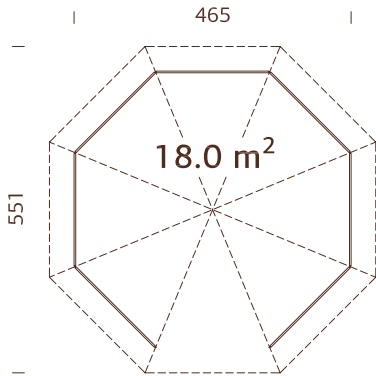

PALMAKO PAVILION BETTY 18,0 m²

ARTICLE NUMBER: 105212

Strong posts from laminated wood.