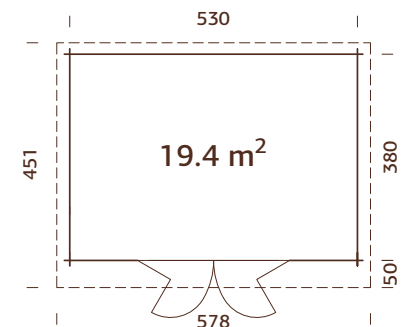

PALMAKO CABIN LEA 19,4 m²

ARTICLE NUMBER: 101736

under
2,5m

Bifold doors.
Double glazed.

MODEL SPECIFICATIONS

Log measurements:

550x400 cm

Volume: 42,0 m³

Door/window type: Garden+

Door/window glass: Double toughened glass, 4-9-4 mm

Bi-fold door opening

measurements: 265x183 cm

Door sill: low, covered with stainless steel

Roof boards: 19 mm

Roof area: 25,8 m²

Roof gradient: 5,2°

Gross ground area: 20,1 m²

TREATMENT OPTIONS

101737
brown dip

101739
grey dip

101738
clear white dip

44 mm

A: 200 cm
B: 249 cm

Included
19 mm

OPTIONAL

Roofing felt (underlayer): 6 rolls, SBS roofing material: 6 rolls, roofing nails, EPDM, rain gutters, extension, canopy roof, additional door. See Optional Products p. 256-273 for details.