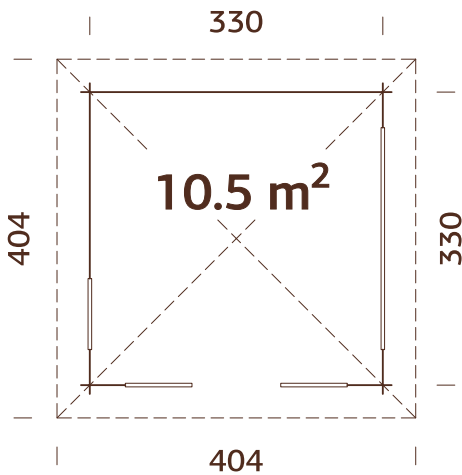

PALMAKO PAVILION JULIE 10,5 m²

ARTICLE NUMBER: 103760

MODEL SPECIFICATIONS

Log measurements: 350x350 cm

Volume: 26,0 m³

Roof boards: 19 mm

Roof area: 17,6 m²

Roof gradient: 24,7°

Gross ground area: 10,9 m²

Terrace boards are treated.

TREATMENT OPTIONS

103761
brown dip

103763
grey dip

103762
clear white dip

28 mm

A: 217 cm
B: 310 cm

Included
19 mm

OPTIONAL

Shingles: 9 packs, roofing nails.

See Optional Products p. 256-273 for details.