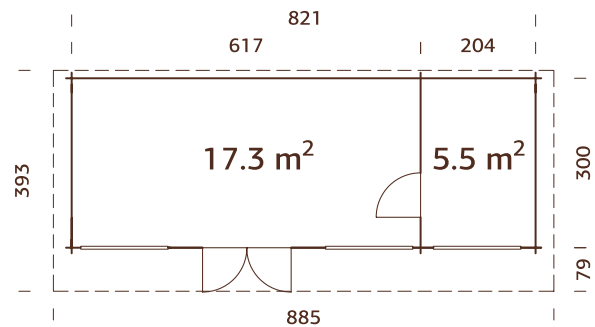

Door opening measurements:

73x195 cm, 148x201 cm

Door sill: low, covered with
stainless steel

Roof boards: 19 mm

Roof area: 34,6 m²

Roof gradient: 9,0°

Gross ground area: 24,6 m²