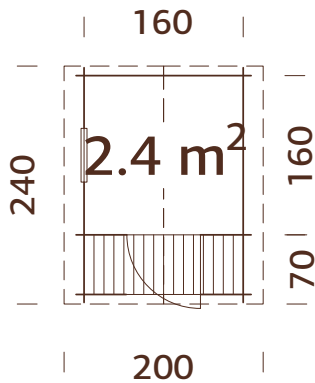

PALMAKO KIDS SAM 2,4 m²

ARTICLE NUMBER: 101761

MODEL SPECIFICATIONS

Log measurements:

176x176(236) cm

Volume: 4,1 m³

Door/window glass:

Plexiglass

Fixed window.

measurements: 47x47 cm

Door opening

measurements: 70x131 cm

Roof boards: 16 mm

Roof area: 5,3 m²

Roof gradient: 26,5°

Gross ground area: 2,6 m²

19 mm

A: 149 cm
B: 194 cm

Included
16 mm

OPTIONAL

Roofing felt (underlayer): 1 roll, SBS roofing material: 1 roll, shingles: 3 packs, roofing nails.

See Optional Products p. 256-273 for details.

Safety
Regular
Production
Surveillance

www.tuv.com
ID 0000053407