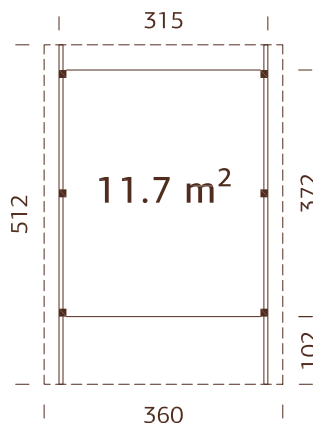

PALMAKO CARPORT KARL 11,7 m²

ARTICLE NUMBER: 101021

under
2,5m

Strong posts from laminated wood.

MODEL SPECIFICATIONS

Measurements: 360x512 cm
Volume: 39,6 m³
Roof boards: 19 mm

Roof area: 18,0 m²
Roof gradient: 1,1°
Gross ground area: 18,4 m²

OPTIONAL

Roofing felt (underlayer): 6 rolls, SBS roofing material: 6 rolls, roofing nails, EPDM, rain gutters, anchors, arch from laminated wood. See Optional Products p. 256-273 for details.

TREATMENT OPTIONS

101022
brown dip

101024
grey dip

101023
clear white dip

108957
white primer

120x120 mm

A: 215 cm
B: 232 cm

-