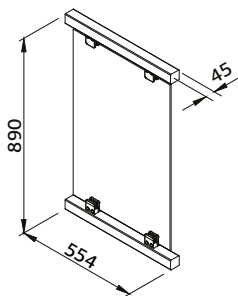

PALMAKO FENCE FOR TERRACE, SIRI 6 GLASS

ARTICLE NUMBER: 107705