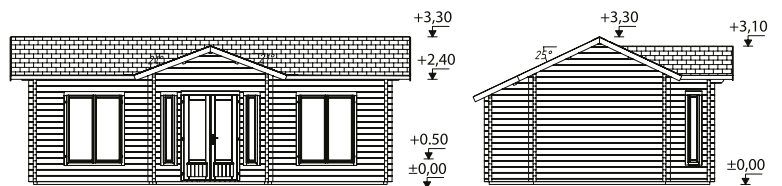

See Optional Products p. 256-273 for details.

Double glazed.

70 mm

A: 257 cm
B: 330 cm

Included
28 mm

PALMAKO COTTAGE ANNA 26,8+1,9 m²

ARTICLE NUMBER: 106399

MODEL SPECIFICATIONS