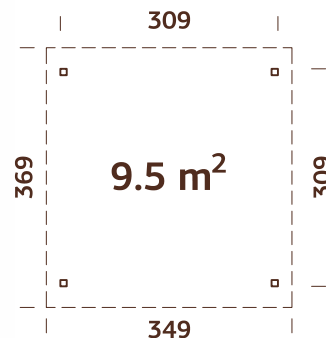

PALMAKO PERGOLA PAULA 9,5 m²

ARTICLE NUMBER: 107998

under
2,5m

Strong posts from laminated wood.

TREATMENT

107998
grey pressure-treated

MODEL SPECIFICATIONS

Measurements: 349x349 cm

Volume: 21,0 m³

OPTIONAL

Fence panels 900x1800 mm.

See Optional Products p. 256-273 for details.

90x90 mm

249 cm

-