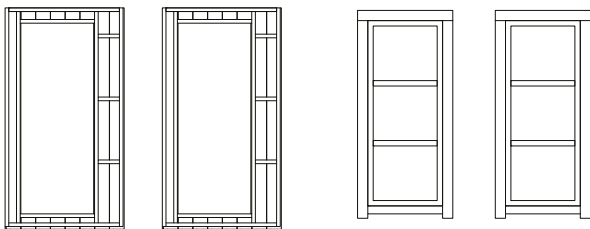

NEW

PALMAKO NORDIC HOUSE
ANNABEL 13,4 m² KIT

NEW

PALMAKO NORDIC HOUSE
ANNABEL 13,4 m²

PALMAKO NORDIC HOUSE
SOLVEIG 13,6 m²

FAST & EASY ASSEMBLY

Internal view, walls covered with wind-protection plastic

Wall elements – 10 + 2 pc