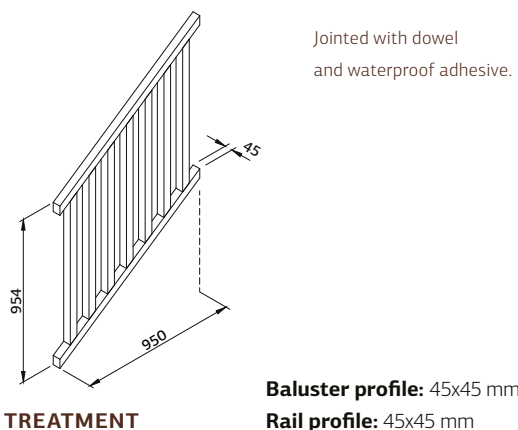

PALMAKO FENCE FOR STAIRS SIRI 17

ARTICLE NUMBER: 100561

TREATMENT

100561
primer + white painted 2 layers (RAL 9016)

POSTS AND HANDRAILS

POSTS FOR TERRACE FENCE

Article number	● 100841	● 100844	● 107404
Profile	45x70 mm	45x90 mm	
Length	1200 mm	1200 mm	

TREATMENT OPTIONS

GNVPI
green pressure-treated

WTPNT1+2
primer + white painted 2 layers
(RAL 9016)

HANDRAILS FOR TERRACE FENCE

SPECIES: PINE

Article number	● 100820	● 100832
Profile	34x120 mm	34x145 mm
Length	4200 mm	4200 mm
	curved	curved