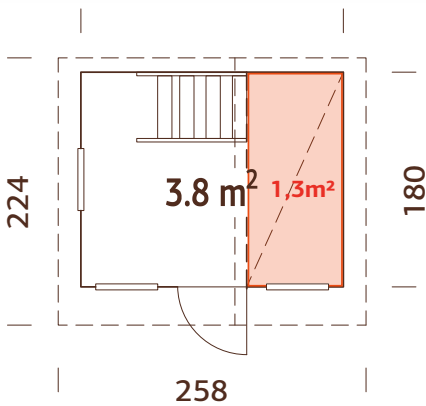

PALMAKO KIDS TOM 3,8 m²

ARTICLE NUMBER: 101091

Ready-made wall elements.