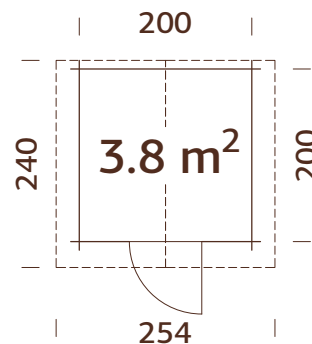

PALMAKO CABIN VIVIAN 3,8 m²

ARTICLE NUMBER: 101314

under
2,5m

MODEL SPECIFICATIONS

Log measurements:

220x220 cm

Volume: 8,1 m³

Door/window type: Garden

Door/window glass:

Real glass, 4 mm

Door opening

measurements: 73x175 cm

Door sill: low, covered with

stainless steel

Roof boards: 19 mm

Roof area: 6,2 m²

Roof gradient: 16,3°

Gross ground area: 4,0 m²

TREATMENT OPTIONS

101315
brown dip

28 mm

101317
grey dip

A: 190 cm
B: 222 cm

101316
clear white dip

Included
19 mm

OPTIONAL

Roofing felt (underlayer): 1 roll, SBS roofing material: 1 roll, shingles: 3 packs, roofing nails, rain gutters, additional door. See Optional Products p. 256-273 for details.