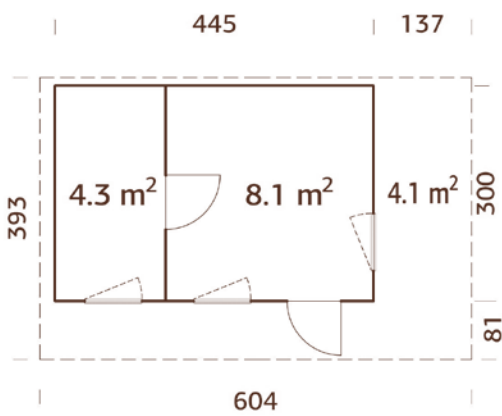

56 mm

A: 215 cm
B: 258 cm

Included
28 mm

PALMAKO MODERN LOOK HOUSE GRACE

ARTICLE NUMBER: 108588

12,4+4,1 m²

MODEL SPECIFICATIONS

Wall measurements: