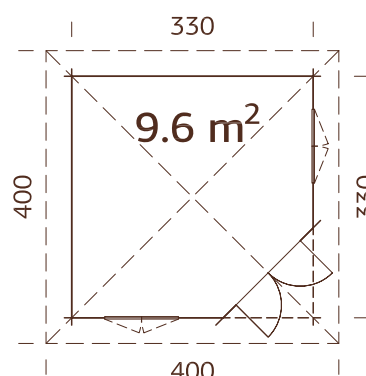

Double glazed.

TREATMENT OPTIONS

103733
brown dip

103735
grey dip

103734
clear white dip

44 mm

A: 233 cm
B: 325 cm

Included
19 mm