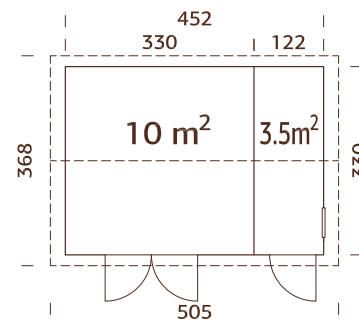

ARTICLE NUMBER: 101231

Ready-made wall elements with wind protection plastic!
Trendy look! Fine-sawn cladding.

MODEL SPECIFICATIONS

Wall measurements:

452x330 cm

Volume: 33,8 m³

Door/window type: Summer

Door/window glass: