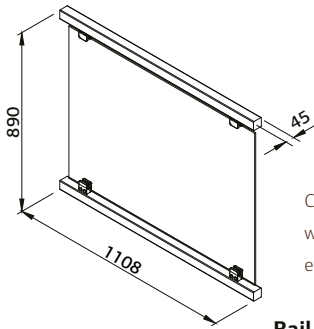

PALMAKO FENCE FOR TERRACE, SIRI 11 GLASS

ARTICLE NUMBER: 107693

Can be combined with Siri 11 wooden elements.

Rail profile: 45x45 mm

Glass: clear toughened glass, 6 mm

TREATMENT

107693

primer + white painted 2 layers (RAL 9016)