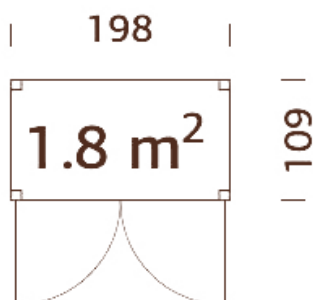

PALMAKO GREENHOUSE

ARTICLE NUMBER: 103376

MODEL SPECIFICATIONS

Measurements: 198x109x211 cm

Wall height: 192 cm

Total height: 211 cm

Volume: 3,6 m³

Roof area: 2,1 m²

Roof gradient: 3,0°

OPTIONAL

Crate-storage-seat, floor grate, worktop shelf, shelf 1.8, shelf 0.9, plant box, drawer, wall peg rack, door peg rack.

TREATMENT

103376

primer + white painted 2 layers (RAL 9016)