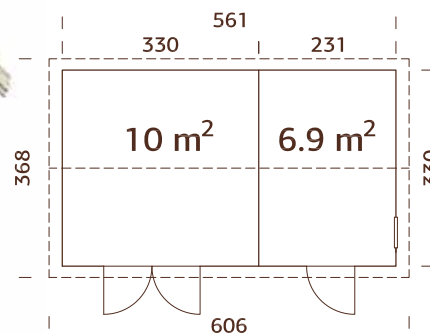

PALMAKO SHED OLAF 16,9 m²

ARTICLE NUMBER: 101236

Ready-made wall elements with wind protection plastic!
Trendy look! Fine-sawn cladding.

MODEL SPECIFICATIONS

Wall measurements:

561x330 cm

Volume: 41,5 m³

Door/window type: Summer

Door/window glass:

Real glass, 4 mm

Fixed window, measurements:

51x55 cm

Door opening

measurements:

78x181 cm, 138x181 cm

Door sill: hard wood

Roof boards: 19 mm

Roof area: 22,6 m²

Roof gradient: 15,0°

Gross ground area: 18,5 m²

OPTIONAL

Roofing felt (underlayer): 5 rolls, SBS roofing material: 5 rolls, shingles: 8 packs, roofing nails, rain gutters, additional door. See Optional Products p. 256-273 for details.

88 mm

A: 210 cm
B: 261 cm

Included
19 mm