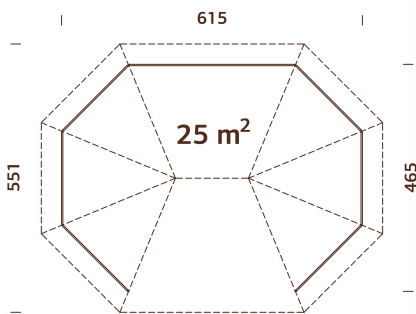

PALMAKO PAVILION BETTY 25,0 m²

ARTICLE NUMBER: 104704

Strong posts from laminated wood.