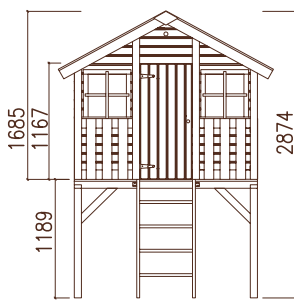

PALMAKO KIDS TOBY 2,1 m²

ARTICLE NUMBER: 101129

Ready-made wall elements.

16 mm

A: 117 cm
B: 169/287 cm

Included
16 mm

MODEL SPECIFICATIONS

Wall measurements:

180x122(190) cm

Volume: 3,0 m³

Door/window glass:

Plexiglass

Fixed window.

measurements: 38x44 cm

Door opening

measurements: 51x115 cm

Roof boards: 16 mm

Roof area: 4,6 m²

Roof gradient: 29,0°

Gross ground area: 2,2 m²

OPTIONAL

Anchors x4, roofing felt (underlayer): 1 roll,

SBS roofing material: 1 roll, shingles: 2 packs, roofing nails.

See Optional Products p. 256-273 for details.

Safety
Regular
Production
Surveillance

www.tuv.com
ID 0000053407