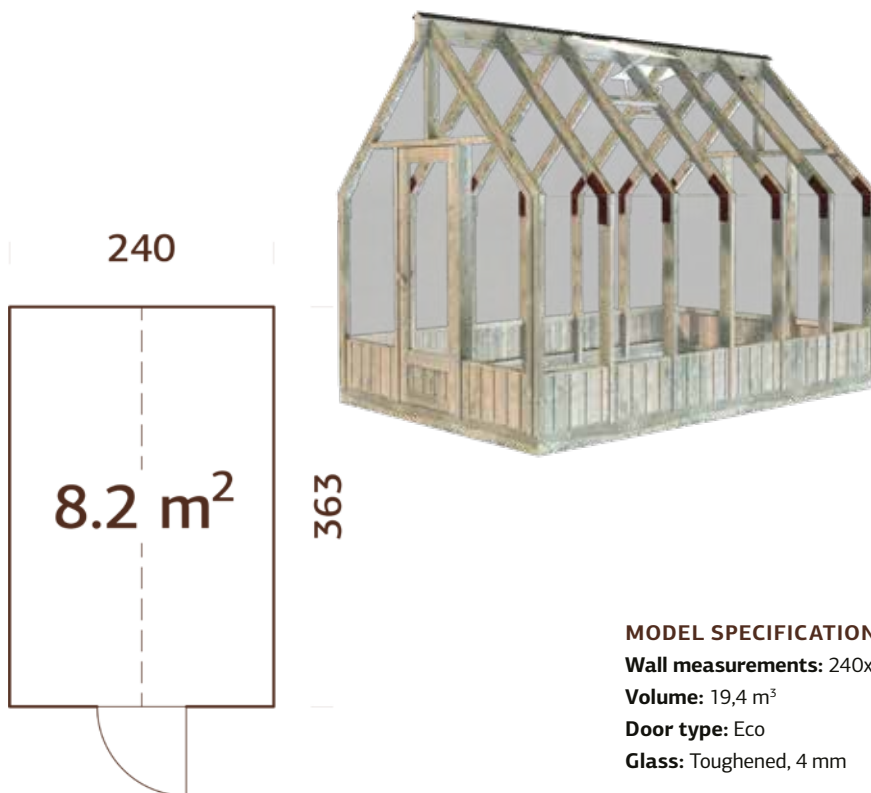

PALMAKO GLASSHOUSE EMILIA 8,2 m²

NEW!

ARTICLE NUMBER: 108999

Automatically opening window.

MODEL SPECIFICATIONS

Wall measurements: 240x363 cm

Volume: 19,4 m³

Door type: Eco

Glass: Toughened, 4 mm

Roof area: 12,5 m²

Roof gradient: 45°

Gross ground area: 8,7 m²

44x95 mm

A: 159 cm

B: 283 cm

TREATMENT

108999

grey pressure-treated