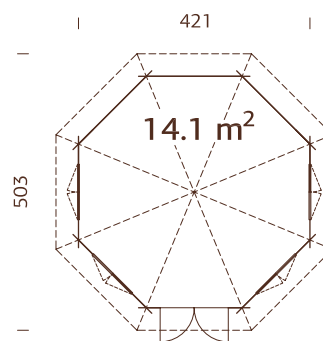

Double glazed.

Ready-made roof elements.

TREATMENT OPTIONS

106186
brown dip

106188
grey dip

106187
clear white dip

44 mm

A: 222 cm
B: 371 cm

Included
19 mm