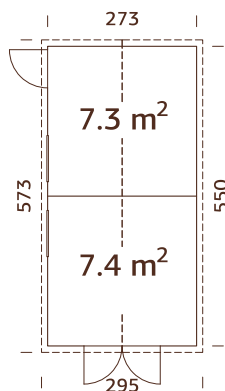

PALMAKO SHED DAN 14,7 m²

ARTICLE NUMBER: 101210

under
2,5m

Ready-made wall elements.

TREATMENT OPTIONS

101211
brown dip

101213
grey dip

101212
clear white dip

16 mm

A: 190 cm
B: 230 cm

Included
16 mm

MODEL SPECIFICATIONS

Wall measurements:

273x550 cm

Volume: 29,3 m³

Door/window glass:

Plexiglass

Fixed window, measurements:

44x44 cm

Door opening measurements:

75x169 cm, 138x182 cm

Roof boards:

16 mm

Roof area: 17,3 m²

Roof gradient: 15,5°

Gross ground area: 15,0 m²

OPTIONAL

Roofing felt (underlayer): 3 rolls, SBS roofing material: 3 rolls, shingles: 6 packs, roofing nails.

See Optional Products p. 256-273 for details.