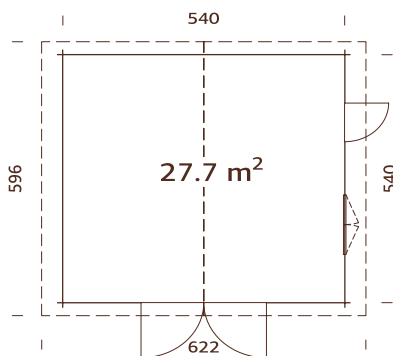

MODEL SPECIFICATIONS

Log measurements: 560x560 cm

Volume: 73,9 m³

Door/window type: Summer

Door/window glass:

Double glass, 3-9-3 mm

Window opening

measurements: 117x92 cm

Door opening

measurements: 73x183 cm

Wooden gate opening

measurements: 225x193 cm

Art. No. Wooden gate: 103587

Roof boards: 19 mm

Roof area: 37,8 m²

Roof gradient: 15,7°

Gross ground area: 29,2 m²

OPTIONAL

Roofing felt (underlayer): 8 rolls, SBS roofing material: 8 rolls, shingles: 14 packs, roofing nails, rain gutters, extension, canopy roof, additional door and window, engine set for garage sectional door.

See Optional Products p. 256-273 for details.

Double glazed.

Strong purlins from laminated wood.

70 mm

A: 230 cm
B: 312 cm

-

TREATMENT OPTIONS

natural,
untreated wood

brown dip

grey dip

clear white dip

Roger 27,7 m²

kit without door

101911

101912

101914

101913

Roger 27,7 m²

with wooden gate

102379

102380

102382

102381

Roger 27,7 m²

with sectional door

102383

102384

102386

102385