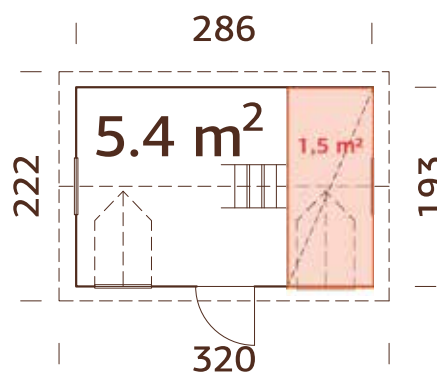

PALMAKO KIDS MARIE 5,4 m²

ARTICLE NUMBER: 108997

NEW!

PALMAKO KIDS

16-41

MODEL SPECIFICATIONS

Wall measurements:

193x286 cm

Volume: 10,2 m³

Door/window glass:

Plexiglass

Fixed window.

measurements: 38x54 cm

Door opening

measurements: 58x112 cm

Roof boards: 16 mm

Roof area: 10,0 m²

Roof gradient: 40,0°

Gross ground area: 5,5 m²

Ground floor: 5,4 m²

First floor: 1,5 m²

Ready-made wall elements.

OPTIONAL

Roofing felt (underlayer): 2 rolls, SBS roofing material: 2 rolls, shingles: 5 packs, roofing nails.

See Optional Products p. 256-273 for details.

Safety
Regular
Production
Surveillance

www.tuv.com
ID 0000053407

16 mm

A: 170 cm
B: 220 cm

Included
16 mm