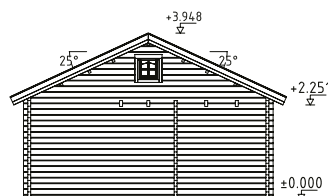

OPTIONAL

Roofing felt (underlayer): 9 rolls, SBS roofing material: 9 rolls, shingles: 16 packs, roofing nails, additional door and window.

See Optional Products p. 256-273 for details.