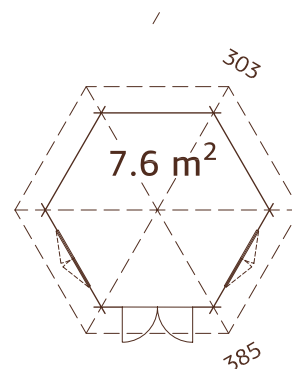

Ready-made roof elements.

TREATMENT OPTIONS

103725
brown dip

103727
grey dip

103726
clear white dip

34 mm

A: 227 cm
B: 336 cm

Included
19 mm