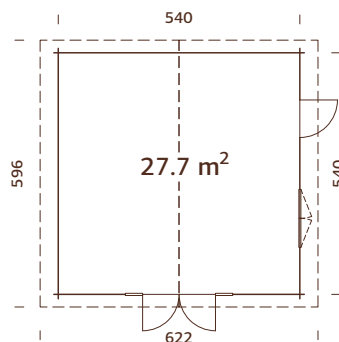

PALMAKO CABIN IRENE 27,7 m²

ARTICLE NUMBER: 102375

Double glazed.
Strong purlins from laminated wood.