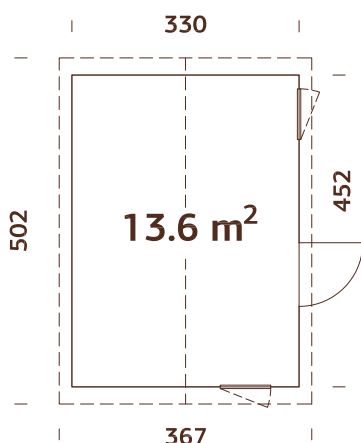

PALMAKO NORDIC HOUSE HEDWIG 13,6 m²

ARTICLE NUMBER: 101163

Door and window elements can be swapped.
Double glazed.
Ready-made wall elements
with wind protection plastic!
Trendy look! Fine-sawn cladding.

88 mm

A: 203 cm
B: 297 cm

Included
19 mm

MODEL SPECIFICATIONS

Wall measurements:

330x452 cm

Volume: 35,2 m³

Door/window type: Summer

Door/window glass:

Double glass, 3-9-3 mm

Window opening

measurements:

57x86 cm

Door opening

measurements: 78x191 cm

Door sill: hard wood

Roof boards: 19 mm

Roof area: 19,5 m²

Roof gradient: 20,0°

Gross ground area: 14,9 m²

OPTIONAL

Roofing felt (underlayer): 5 rolls, SBS roofing material: 5 rolls, shingles: 8 packs, roofing nails, rain gutters, additional door and window. See Optional Products p. 256-273 for details.