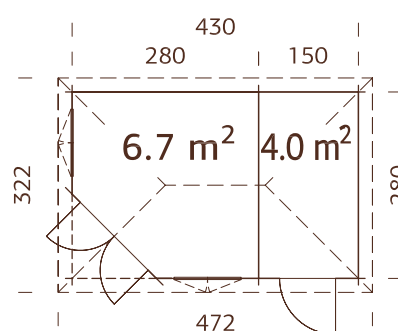

Can be built in reverse!

TREATMENT OPTIONS

103737
brown dip

103739
grey dip

103738
clear white dip

28 mm

A: 217 cm
B: 285 cm

Included
19 mm