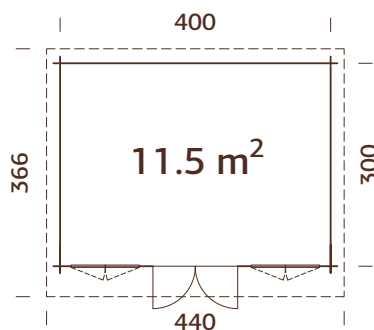

PALMAKO CABIN LISA 11,5 m²

ARTICLE NUMBER: 102281

under
2,5m

Includes door and window bars.

TREATMENT OPTIONS

102282
brown dip

102284
grey dip

102283
clear white dip

34 mm

A: 211 cm
B: 234 cm

Included
19 mm

MODEL SPECIFICATIONS

Log measurements:

420x320 cm

Volume: 25,6 m³

Door/window type: Garden

Window glass:

Real glass, 4 mm

Door glass:

Toughened glass, 4 mm

Window opening measurements: 90x123 cm

Door opening measurements: 114x186 cm

Door sill:

low, covered with stainless steel

Roof boards: 19 mm

Roof area: 16,1 m²

Roof gradient: 4,4°

Gross ground area: 12,0 m²

OPTIONAL

Roofing felt (underlayer): 3 rolls, SBS roofing material: 3 rolls, roofing nails, EPDM, rain gutters, extension, canopy roof, additional door and window. See Optional Products p. 256-273 for details.