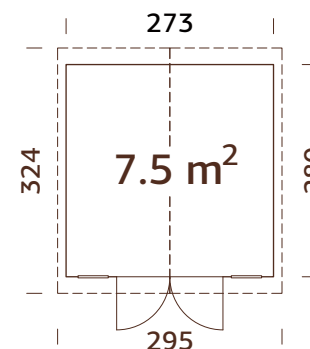

PALMAKO SHED DAN 7,5 m²

ARTICLE NUMBER: 101198

under
2,5m

Ready-made wall elements.

MODEL SPECIFICATIONS

Wall measurements:

273x280 cm

Volume: 15,5 m³

Door/window glass:

Plexiglass

Fixed window, measurements:

38x44 cm

Door opening measurements:

138x182 cm

Roof boards: 16 mm

Roof area: 9,8 m²

Roof gradient: 14,0°

Gross ground area: 7,6 m²

TREATMENT OPTIONS

101199
brown dip

16 mm

101201
grey dip

A: 190 cm
B: 220 cm

101200
clear white dip

Included
16 mm

OPTIONAL

Roofing felt (underlayer): 2 rolls, SBS roofing material: 2 rolls, shingles: 4 packs, roofing nails.

See Optional Products p. 256-273 for details.