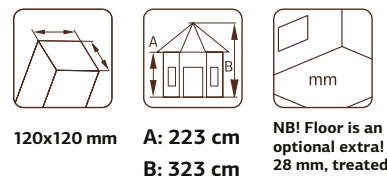

OPTIONAL

Floor, shingles: 8 packs, roofing nails.
See Optional Products p. 256-273 for details.