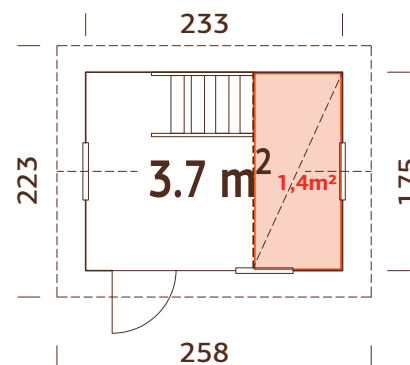

www.tuv.com
ID 0000053407

16 mm

A: 138 cm
B: 219 cm

Included
16 mm

PALMAKO KIDS GRETE 3,7 m²

ARTICLE NUMBER: 101245

MODEL SPECIFICATIONS

Wall measurements: