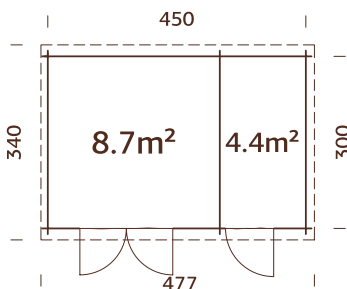

PALMAKO CABIN ELLA 13,1 m²

ARTICLE NUMBER: 108218

under 2,5m

TREATMENT OPTIONS

108219
brown dip

108220
grey dip

108221
clear white dip

28 mm

A: 199 cm
B: 214 cm

NB! Floor is an optional extra! 19 mm

MODEL SPECIFICATIONS

Log measurements:

470x320 cm

Volume: 26,8 m³

Door/window type: Garden

Window glass:

Real glass, 4 mm

Door glass: Toughened

glass, 4 mm

Door opening

measurements: 151x175 cm

Door sill: low, covered with

stainless steel

Roof boards: 19 mm

Roof area: 15,8 m²

Roof gradient: 2,2°

Gross ground area: 13,5 m²

OPTIONAL

Floor, roofing felt (underlayer): 3 rolls, SBS roofing material: 3 rolls, roofing nails, EPDM, rain gutters, additional door. See Optional Products p. 256-273 for details.