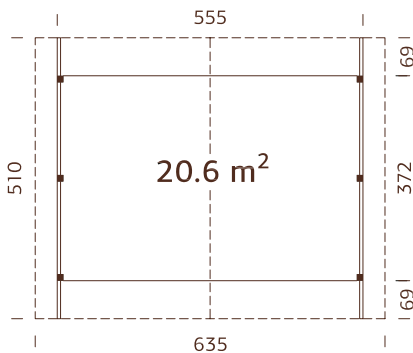

PALMAKO CARPORT ROBERT 20,6 m²

ARTICLE NUMBER: 101029

Strong posts and purlins from laminated wood.

TREATMENT OPTIONS

101030
brown dip

101032
grey dip

101031
clear white dip

108956
white primer

120x120 mm

A: 199 cm
B: 363 cm

–

MODEL SPECIFICATIONS

Measurements:
555x372 cm

Volume: 61,5 m³

Roof boards: 19 mm

Roof area: 35,8 m²

Roof gradient: 25,0°

Gross ground area: 32,4 m²

OPTIONAL

Roofing felt (underlayer): 9 rolls, SBS roofing material: 9 rolls, shingles: 14 packs, roofing nails, rain gutters, anchors.

See Optional Products p. 256-273 for details.