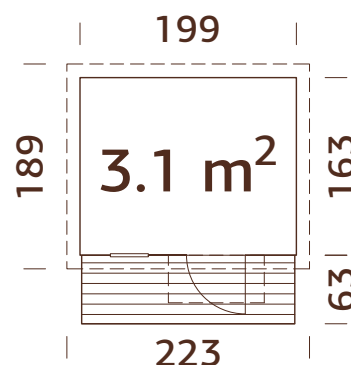

PALMAKO KIDS HARRY 3,1 m²

ARTICLE NUMBER: 101109

MODEL SPECIFICATIONS

Wall measurements:

199x163(223) cm

Volume: 5,1 m³

Door/window glass:

Plexiglass

Fixed window.

measurements: 37x116 cm

Door opening

measurements: 56x141 cm

Roof boards: 16 mm

Roof area: 4,2 m²

Roof gradient: 9,0°

Gross ground area: 3,2 m²

Ready-made wall elements.

Safety
Regular
Production
Surveillance

www.tuv.com
ID 0000053407

16 mm

A: 153 cm
B: 189 cm

Included
16 mm

OPTIONAL

Roofing felt (underlayer): 1 roll, SBS roofing material: 1 roll, roofing nails. See Optional Products p. 256-273 for details.