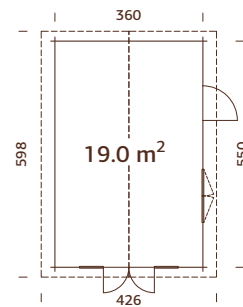

PALMAKO CABIN IRENE 19,0 m²

ARTICLE NUMBER: 102351

Double glazed.
Strong purlins from laminated wood.

MODEL SPECIFICATIONS

Log measurements:

380x570 cm

Volume: 45,9 m³

Door/window type: Garden+

Window glass:

Double glass, 3-6-3 mm

Door glass: Double toughened glass, 4-6-4 mm

Window opening measurements: 119x89 cm

Door opening measurements: 73x175 cm, 114x186 cm

Door sill: low, covered with stainless steel

Roof boards: 19 mm

Roof area: 26,3 m²

Roof gradient: 16,3°

Gross ground area: 19,8 m²

OPTIONAL

Roofing felt (underlayer): 6 rolls, SBS roofing material: 6 rolls, shingles: 10 packs, roofing nails, rain gutters, extension, canopy roof, additional door and window.

See Optional Products p. 256-273 for details.

TREATMENT OPTIONS

102352
brown dip

44 mm

102354
grey dip

A: 217 cm
B: 276 cm

102353
clear white dip

Included
19 mm