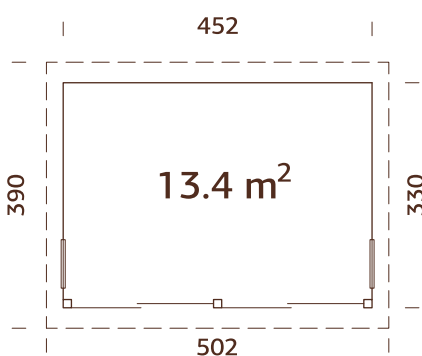

Annabel 13,4 m² kit without sliding door
Article number: 109044

Double glazed.

Ready-made wall elements with wind protection plastic!

Trendy look! Fine-sawn cladding.

88 mm

A: 205 cm
B: 294 cm

Included
19 mm

MODEL SPECIFICATIONS

Wall measurements: 452x330 cm

Volume: 37,4 m³

Door: Sliding door set

Door glass: Toughened, 5 mm

Window type: Summer

Window glass:

Double glazed, 3-9-3 mm

Window opening

measurements: 57x165 cm

Door opening

measurements: 96x196 cm

Roof boards: 19 mm

Roof area: 20,0 m²

Roof gradient: 9,0°

Gross ground area: 15,1 m²

OPTIONAL

Roofing felt (underlayer): 3 rolls, SBS roofing material: 3 rolls, roofing nails, rain gutters, additional door and window. See Optional Products p. 256-273 for details.