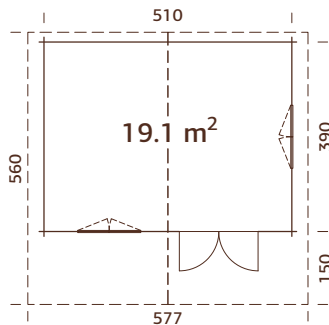

PALMAKO CABIN SALLY 19,1 m²

ARTICLE NUMBER: 102312

Double glazed.