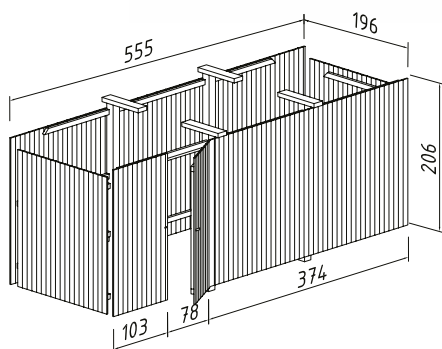

KARL 40,6 m² EXTENSION 10,9 m²

ARTICLE NUMBER: 102785

MODEL SPECIFICATIONS

Measurements: 555x196 cm

Volume: 22,4 m³

19 mm

-

TREATMENT OPTIONS

102786
brown dip

102788
grey dip

102787
clear white dip

108989
white primer

NEW