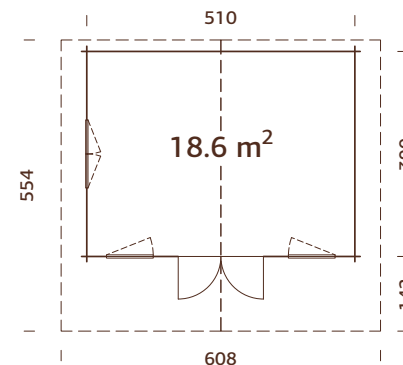

PALMAKO CABIN HELENA 18,6 m²

ARTICLE NUMBER: 102511

Double glazed.

MODEL SPECIFICATIONS

Log measurements:

530x410 cm

Volume: 47,3 m³

Door/window type: Summer

Door/window glass: Double glass, 3-9-3 mm

Window opening

measurements: 76x92 cm,

117x92 cm

Door opening

measurements: 151x183 cm

Door sill: low, covered with stainless steel

Roof boards: 19 mm

Roof area: 34,7 m²

Roof gradient: 16,6°

Gross ground area: 19,9 m²

TREATMENT OPTIONS

102512
brown dip

70 mm

102514
grey dip

A: 216 cm
B: 290 cm

102513
clear white dip

Included
19 mm

OPTIONAL

Roofing felt (underlayer): 8 rolls, SBS roofing material: 8 rolls, shingles: 13 packs, roofing nails, rain gutters, extension, canopy roof, additional door and window.

See Optional Products p. 256-273 for details.