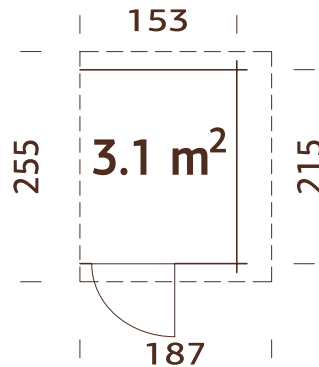

EXTENSION 3,1 m²

ARTICLE NUMBER: 102801

MODEL SPECIFICATIONS

Log measurements:

163x235 cm

Volume: 5,5 m³

Door/window type: Garden

Door opening

measurements: 73x134 cm

Door sill: low, covered with stainless steel

Roof boards: 19 mm

Roof area: 4,9 m²

Roof gradient: 11,0°

28 mm

A: 160 cm
B: 183 cm

Included
19 mm

OPTIONAL

Roofing felt (underlayer):
1 roll, SBS roofing material:
1 roll, shingles: 2 packs,
roofing nails.

44x95 mm

A: 210 cm
B: 250 cm

-

OPTIONAL

Roofing felt (underlayer):
1 roll, SBS roofing material:
1 roll, shingles: 2 packs,
roofing nails.

TREATMENT OPTIONS

102802 brown dip

102804 grey dip

102803 clear white dip

103169 brown dip

103171 grey dip

103170 clear white dip

CANOPY ROOF 4,3 m²

ARTICLE NUMBER: 103168

MODEL SPECIFICATIONS

Log measurements:

144x290 cm

Volume: 10,0 m³

Roof boards: 19 mm

Roof area: 4,3 m²

Roof gradient: 16,0°

GRILL STOVE WITH TABLE

ARTICLE NUMBER: 102789

PLASTIC BOX FOR LILI AND MELISSA

ARTICLE NUMBER: 107430