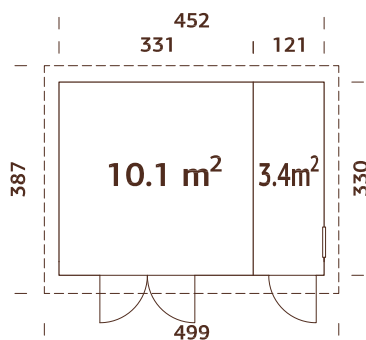

PALMAKO SHED KALLE 13,5 m²

ARTICLE NUMBER: 101232

Scan this QR-code
to see the assembly
of Kalle 13,5 m²!

MODEL SPECIFICATIONS

Wall measurements:

452x330 cm

Volume: 34,1 m³

Door/window type: Summer

Door/window glass:

Real glass, 4 mm

Fixed window, measurements:

51x55 cm

Door opening measurements:

78x181 cm, 138x181 cm

Door sill: hard wood

Roof boards: 19 mm

Roof area: 19,8 m²

Roof gradient: 4,4°

Gross ground area: 14,9 m²

Ready-made wall elements with
wind protection plastic!
Trendy look! Fine-sawn cladding.

88 mm

A: 209 cm

B: 259 cm

Included

19 mm

OPTIONAL

Roofing felt (underlayer): 3 rolls, SBS roofing material: 3 rolls, roofing nails, rain gutters, additional door. See Optional Products p. 256-273 for details.