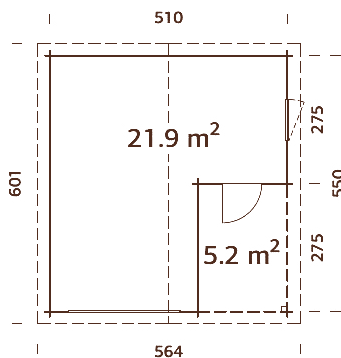

MODEL SPECIFICATIONS

Log measurements: 530x570 cm

Volume: 60,0 m³

Door/window type: Garden+

Door/window glass:

Double glass, 3-6-3 mm

Window opening measurements: 78x89 cm

Door opening

measurements: 73x175 cm

Wooden gate opening

measurements: 225x193 cm

Art. No. Wooden gate: 103555

Roof boards: 19 mm

Roof area: 35,4 m²

Roof gradient: 18,7°

Gross ground area: 28,1 m²

OPTIONAL

Roofing felt (underlayer): 7 rolls, SBS roofing material: 7 rolls, shingles: 14 packs, roofing nails, rain gutters, extension, canopy roof, additional door and window, engine set for garage sectional door.

See Optional Products p. 256-273 for details.

Double glazed.
Strong purlins
from laminated wood.
Can be built in reverse!

TREATMENT OPTIONS

natural,
untreated wood

brown dip

grey dip

clear white dip

44 mm

A: 228 cm
B: 321 cm

-

Roger 21,9+5,2 m² kit without door

101872

101873

101875

101874

Roger 21,9+5,2 m² with wooden gate

102482

102483

102485

102484

Roger 21,9+5,2 m² with sectional door

102486

102487

102489

102488