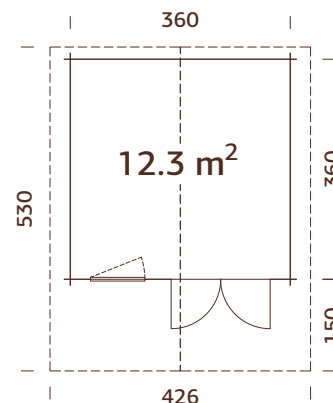

PALMAKO CABIN SALLY 12,3 m²

ARTICLE NUMBER: 102083

Double glazed.

MODEL SPECIFICATIONS

Log measurements:

380x380 cm

Volume: 28,5 m³

Door/window type: Summer

Door/window glass:

Double glass, 3-9-3 mm

Window opening

measurements: 76x87 cm

Door opening

measurements: 151x186 cm

Door sill: low, covered with stainless steel

Roof boards: 19 mm

Roof area: 23,3 m²

Roof gradient: 16,1°

Gross ground area: 13,0 m²

OPTIONAL

Roofing felt (underlayer): 6 rolls, SBS roofing material: 6 rolls, shingles: 9 packs, roofing nails, rain gutters, extension, canopy roof, additional door and window.

See Optional Products p. 256-273 for details.

TREATMENT OPTIONS

102084
brown dip

44 mm

102086
grey dip

A: 205 cm
B: 256 cm

102085
clear white dip

Included
19 mm