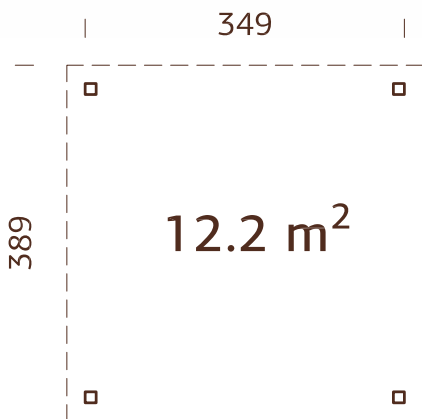

PALMAKO PAVILION LUCY 12,2 m²

ARTICLE NUMBER: 103980