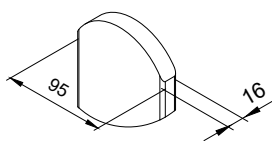

TREATMENT OPTIONS

107907

primer + white painted 2 layers (RAL 9016)

OPTIONAL

Fence gate hardware kit. See Optional Products p. 256-273 for details.

MODEL SPECIFICATIONS

Element measurements,
width x height: 900x1000 mm
Depth: 35 mm
Palisade profile: 16x95 mm