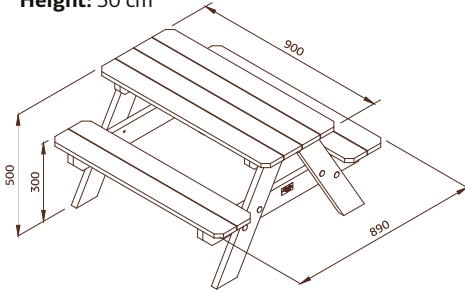

Boards

PALMAKO KIDS LISBET

ARTICLE NUMBER: 100779

MODEL SPECIFICATIONS

Length: 90 cm

Width: 89 cm

Height: 50 cm

On-the-ground product