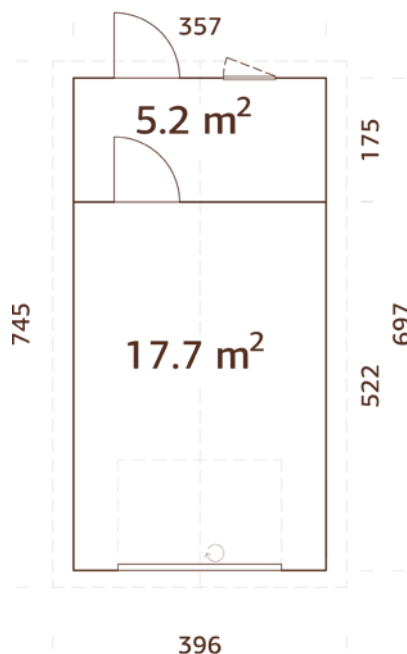

MODEL SPECIFICATIONS

Wall measurements: 357x697 cm

Volume: 55,0 m³

Door/window type: Summer

Door/window glass: Double glass, 3-9-3 mm

Window opening measurements: 69x38 cm

Door opening measurements:

73x186, 78x181, 221x188 cm

Door sill: hard wood

Roof boards: 19 mm

Roof area: 32,0 m²

Roof gradient: 20,0°

Gross ground area: 24,9 m²

OPTIONAL

Roofing felt (underlayer): 5 rolls, SBS roofing material: 5 rolls, shingles: 13 packs, roofing nails, rain gutters, additional door and window, canopy roof, additional door and window, engine set for garage sectional door. See Optional Products p. 256-273 for details.

88 mm

A: 203 cm
B: 290 cm

-