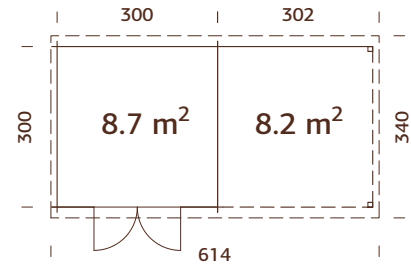

PALMAKO CABIN ELLA 8,7+8,2 m²

ARTICLE NUMBER: 101611

under
2,5m

Can be built in reverse!

MODEL SPECIFICATIONS

Log measurements:
610x320 cm

Volume: 17,8+16,6 m³

Door/window type: Garden

Window glass:

Real glass, 4 mm

Door glass: Toughened
glass, 4 mm

Door opening

measurements: 151x175 cm

Door sill: low, covered with
stainless steel

Roof boards: 19 mm

Roof area: 20,5 m²

Roof gradient: 2,2°

Gross ground area: 17,7 m²

TREATMENT OPTIONS

101612
brown dip

28 mm

101614
grey dip

A: 199 cm
B: 214 cm

101613
clear white dip

NB! Floor is an optional extra! 19 mm

OPTIONAL

Floor, roofing felt (underlayer): 5 rolls, SBS roofing material: 5 rolls, roofing nails, EPDM, rain gutters, additional door. See Optional Products p. 256-273 for details.