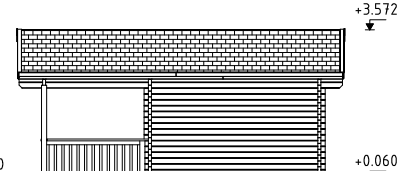

Terrace boards are treated.

70 mm

A: 250 cm
B: 357 cm

Included
28 mm

PALMAKO COTTAGE AGNETA 18,8+28,8 m²

ARTICLE NUMBER: 106526

MODEL SPECIFICATIONS

Log measurements (house):