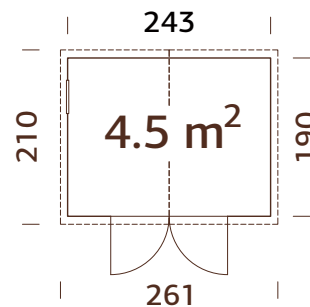

PALMAKO SHED DAN 4,5 m²

ARTICLE NUMBER: 101176

under
2,5m

Ready-made wall elements.

MODEL SPECIFICATIONS

Wall measurements:

243x190 cm

Volume: 9,3 m³

Door/window glass:

Plexiglass

Fixed window, measurements:

44x44 cm

Door opening measurements:

138x182 cm

Roof boards: 16 mm

Roof area: 5,5 m²

Roof gradient: 16,0°

Gross ground area: 4,6 m²

TREATMENT OPTIONS

101177
brown dip

16 mm

101179
grey dip

A: 190 cm
B: 220 cm

101178
clear white dip

Included
16 mm

OPTIONAL

Roofing felt (underlayer): 1 roll, SBS roofing material: 1 roll, shingles: 3 packs, roofing nails.

See Optional Products p. 256-273 for details.