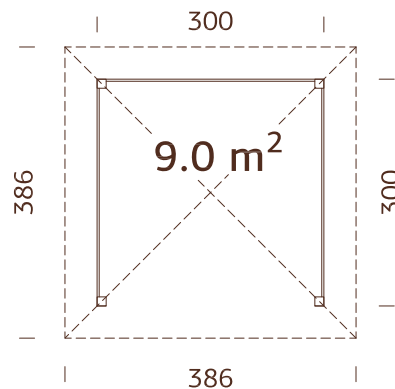

PALMAKO PAVILION BETTY 9,0 m²

ARTICLE NUMBER: 103798