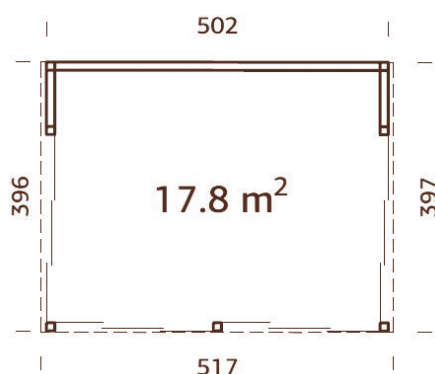

PALMAKO PAVILION NOVA 17,8 m²

ARTICLE NUMBER: 108601

Nova 17,8 m² kit without sliding door and polycarbonate roof
Article number: 108597

MODEL SPECIFICATIONS

Wall measurements: 502x396 cm

Volume: 41,3 m³

Door: Sliding door set

Door glass: Toughened glass, 5 mm

Fixed window measurements:
101x50 cm

Window glass: Double toughened glass, 4-9-4 mm

Roof: Polycarbonate

Roof area: 20,5 m²

Roof gradient: 9,2°

Gross ground area: 19,9 m²

Sliding door set and polycarbonate roof included.

NB! Terrace not included.

TREATMENT OPTIONS

natural, untreated wood

brown dip

grey dip

clear white dip

white primer

	108597	108598	108599	108600	109023
Nova 17,8 m² kit	108597	108598	108599	108600	109023
Nova 17,8 m²	108601	108602	108603	108604	109024

88 mm

A: 225 cm
B: 288 cm

-

NEW