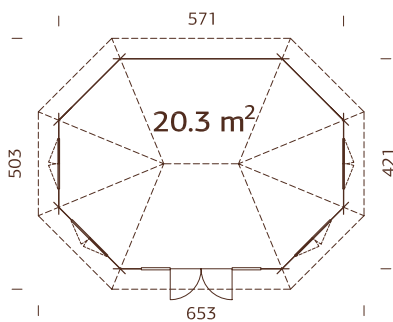

PALMAKO PAVILION HANNA 20,3 m²

ARTICLE NUMBER: 106189

Double glazed.
Ready-made roof elements.

TREATMENT OPTIONS

106190
brown dip

106192
grey dip

106191
clear white dip

44 mm

A: 222 cm
B: 371 cm

Included
19 mm

MODEL SPECIFICATIONS

Diameter: 421/571 cm

Volume: 53,5 m³

Door/window type:

Garden+

Window glass: Double glass,
3-6-3 mm

Door glass: Double
toughened glass, 4-6-4 mm

Window opening
measurements: 90x123 cm

Door opening
measurements: 114x186 cm

Door sill: low,
covered with stainless steel

Roof boards: 16 mm

Roof area: 32,6 m²

Roof gradient: 32,0°

Gross ground area: 21,0 m²

OPTIONAL

Shingles: 16 packs, roofing nails, additional door and window.
See Optional Products p. 256-273 for details.