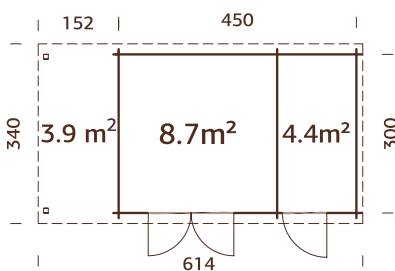

PALMAKO CABIN ELLA 13,1+3,9 m²

ARTICLE NUMBER: 108222

under 2,5m