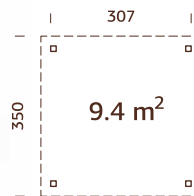

PALMAKO PAVILION

ARTICLE NUMBER: 103396

MODEL SPECIFICATIONS

Measurements: 307x307x234 cm

Total height: 234 cm

Volume: 18,7 m³

Roof area: 12,3 m²

Roof gradient: 1,4°

When combining different modules, it should be considered that because of the height of its roof, the pavilion cannot be connected with other modules with a roof.

OPTIONAL

Fence panels, furniture, crate-storage-seat.

TREATMENT

103396
primer + white painted 2 layers (RAL 9016)

Possible to add fence panels from our fence Light and fence Premium series (please see p. 202-213). Do not forget to order posts between panels. Here are some examples how you can make your Modular Garden corner more personalized and exclusive: