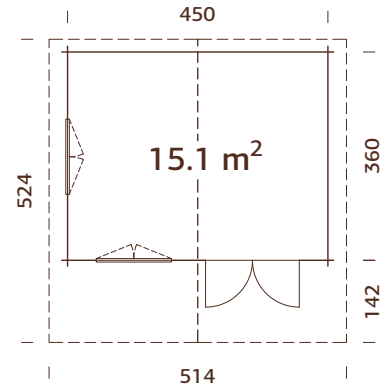

PALMAKO CABIN HELENA 15,1 m²

ARTICLE NUMBER: 102318

Double glazed.

MODEL SPECIFICATIONS

Log measurements:

470x380 cm

Volume: 37,2 m³

Door/window type: Summer

Door/window glass: Double glass, 3-9-3 mm

Window opening

measurements: 117x92 cm

Door opening

measurements: 151x183 cm

Door sill: low, covered with stainless steel

Roof boards: 19 mm

Roof area: 27,6 m²

Roof gradient: 15,4°

Gross ground area: 16,2 m²

TREATMENT OPTIONS

102319
brown dip

70 mm

102321
grey dip

A: 216 cm
B: 285 cm

102320
clear white dip

Included
19 mm

OPTIONAL

Roofing felt (underlayer): 7 rolls, SBS roofing material: 7 rolls, shingles: 11 packs, roofing nails, rain gutters, extension, canopy roof, additional door and window.

See Optional Products p. 256-273 for details.