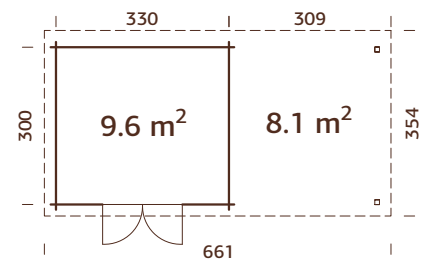

PALMAKO CABIN ELSA 9,6+8,1 m²

ARTICLE NUMBER: 101619

under
2,5m

Can be built in reverse!

MODEL SPECIFICATIONS

Log measurements:

637x320 cm

Volume: 20,4+17,0 m³

Door/window type: Garden

Door/window glass:

Real glass, 4 mm

Door opening

measurements: 140x180 cm

Door sill: low, covered with stainless steel

Roof boards: 19 mm

Roof area: 23,4 m²

Roof gradient: 0,9°

Gross ground area: 18,5 m²

OPTIONAL

Floor, roofing felt (underlayer): 5 rolls, SBS roofing material: 5 rolls, roofing nails, EPDM, rain gutters, canopy roof, additional door and window. See Optional Products p. 256-273 for details.

TREATMENT OPTIONS

101620
brown dip

28 mm

101622
grey dip

A: 211 cm
B: 221 cm

101621
clear white dip

NB! Floor is an optional extra! 19 mm