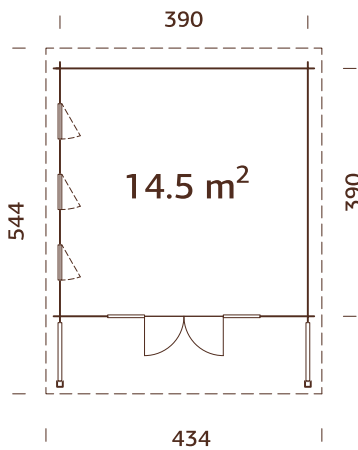

Double glazed.

TREATMENT OPTIONS

108983
brown dip

108984
grey dip

108982
clear white dip

44 mm

A: 228 cm
B: 257 cm

Included
19 mm

MODEL SPECIFICATIONS

Log measurements:

410x410 cm

Volume: 32,5 m³

Door/window type: Garden+

Door/window glass: Double toughened glass, 4-6-4 mm

Window opening

measurements: 44x157 cm

Door opening

measurements: 120x183 cm

Door sill: low,

covered with stainless steel

Roof boards: 19 mm

Roof area: 23,2 m²

Roof gradient: 2,4°

Gross ground area: 15,2 m²

OPTIONAL

Roofing felt (underlayer): 4 rolls, SBS roofing material: 4 rolls, roofing nails, EPDM, rain gutters, additional door and window. See Optional Products p. 256-273 for details.