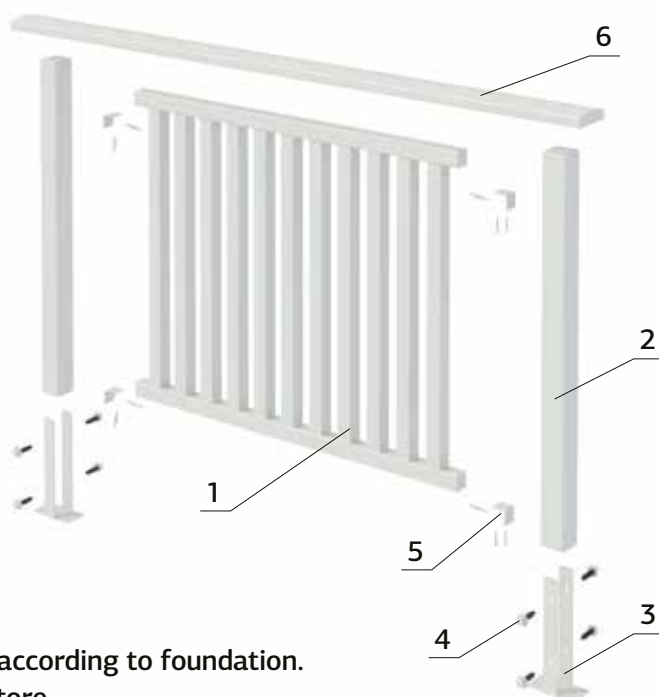

Fixings to the ground should be done properly according to foundation.
Please get appropriate fixing items from DIY-store.