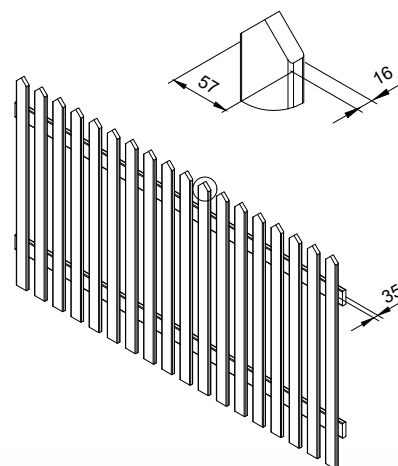

PALMAKO FENCE ELEMENT LUISE 10

ARTICLE NUMBER: 100547 / 100549

MODEL SPECIFICATIONS

Element measurements,
width x height: 1800x1000 mm
Depth: 35 mm
Palisade profile: 16x57 mm