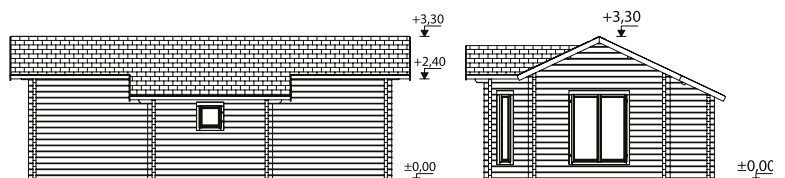

See Optional Products p. 256-273 for details.

Double glazed.

70 mm

A: 257 cm
B: 330 cm

Included
28 mm

PALMAKO COTTAGE ANNA 26,8+1,9 m²

ARTICLE NUMBER: 106399

MODEL SPECIFICATIONS