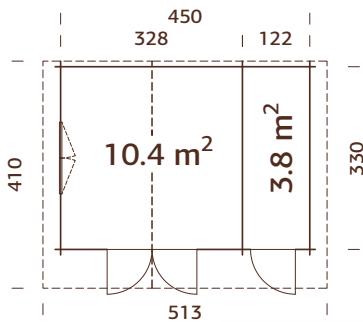

PALMAKO CABIN EMMA 14,2 m²

ARTICLE NUMBER: 102339

Can be built in reverse!