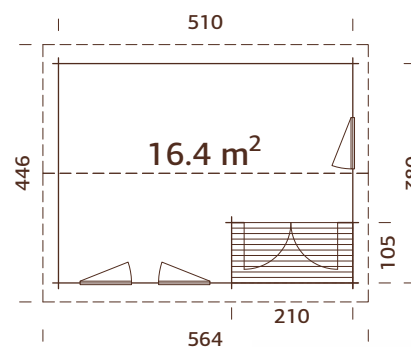

PALMAKO CABIN SUSANNA 16,4 m²

ARTICLE NUMBER: 102469

Double glazed.

Can be built in reverse!

Terrace boards are treated.

MODEL SPECIFICATIONS

Log measurements:

530x400 cm

Volume: 37,2 m³

Terrace: 210x105 cm

Door/window type:

Summer

Door/window glass:

Double glass, 3-9-3 mm

Window opening

measurements: 76x85 cm

Door opening

measurements: 151x186 cm

Door sill: low, covered with stainless steel

Roof boards: 19 mm

Roof area: 26,1 m²

Roof gradient: 18,5°

Gross ground area (terrace included): 19,4 m²

OPTIONAL

Roofing felt (underlayer): 6 rolls, SBS roofing material: 6 rolls, shingles: 10 packs, roofing nails, rain gutters, additional door and window. See Optional Products p. 256-273 for details.

TREATMENT OPTIONS

102470
brown dip

44 mm

102472
grey dip

A: 205 cm
B: 278 cm

102471
clear white dip

Included
19 mm