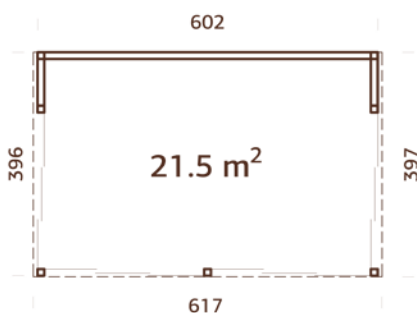

MODEL SPECIFICATIONS

Wall measurements: 602x396 cm

Volume: 50 m³

Door: Sliding door set

Door glass: Toughened glass, 5 mm

Fixed window measurements:
126x50 cm

Window glass: Double toughened glass, 4-9-4 mm

Roof: Polycarbonate

Roof area: 24,5 m²

Roof gradient: 9,2°

Gross ground area: 23,8 m²

Sliding door set and polycarbonate roof included.

NB! Terrace not included.

88 mm

A: 225 cm
B: 288 cm

TREATMENT OPTIONS

natural, untreated wood

brown dip

grey dip

clear white dip

white primer

NEW

	108605	108606	108607	108592	109025
Nova 21,5 m² kit	108605	108606	108607	108592	109025
Nova 21,5 m²	108609	108610	108611	108596	109026