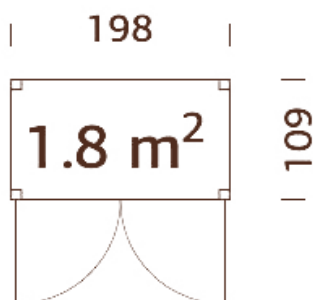

PALMAKO SHED

ARTICLE NUMBER: 103441

MODEL SPECIFICATIONS

Measurements: 198x109x211 cm

Wall height: 192 cm

Total height: 211 cm

Volume: 3,6 m³

Roof area: 2,1 m²

Roof gradient: 3,0°

OPTIONAL

Crate-storage-seat, floor grate, worktop shelf, shelf 1.8, shelf 0.9, plant box, drawer, wall peg rack, door peg rack.

TREATMENT

103441

primer + white painted 2 layers (RAL 9016)