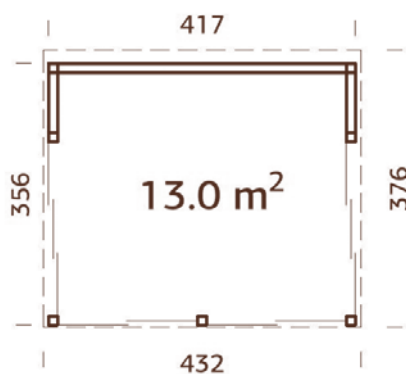

MODEL SPECIFICATIONS

Wall measurements: 417x356 cm

Volume: 32,6 m³

Door: Sliding door set

Door glass: Toughened glass, 5 mm

Fixed window measurements:
90x42 cm

Window glass: Double toughened glass, 4-9-4 mm

Roof: Polycarbonate

Roof area: 17,2 m²

Roof gradient: 8,9°

Gross ground area: 14,8 m²

Sliding door set and polycarbonate roof included.

NB! Terrace not included.

88 mm

A: 225 cm
B: 282 cm

TREATMENT OPTIONS

natural, untreated wood

brown dip

grey dip

clear white dip

white primer

NEW

	natural, untreated wood	brown dip	grey dip	clear white dip	white primer
Nova 13,0 m² kit	108589	108590	108591	108592	109021
Nova 13,0 m²	108593	108594	108595	108596	109022