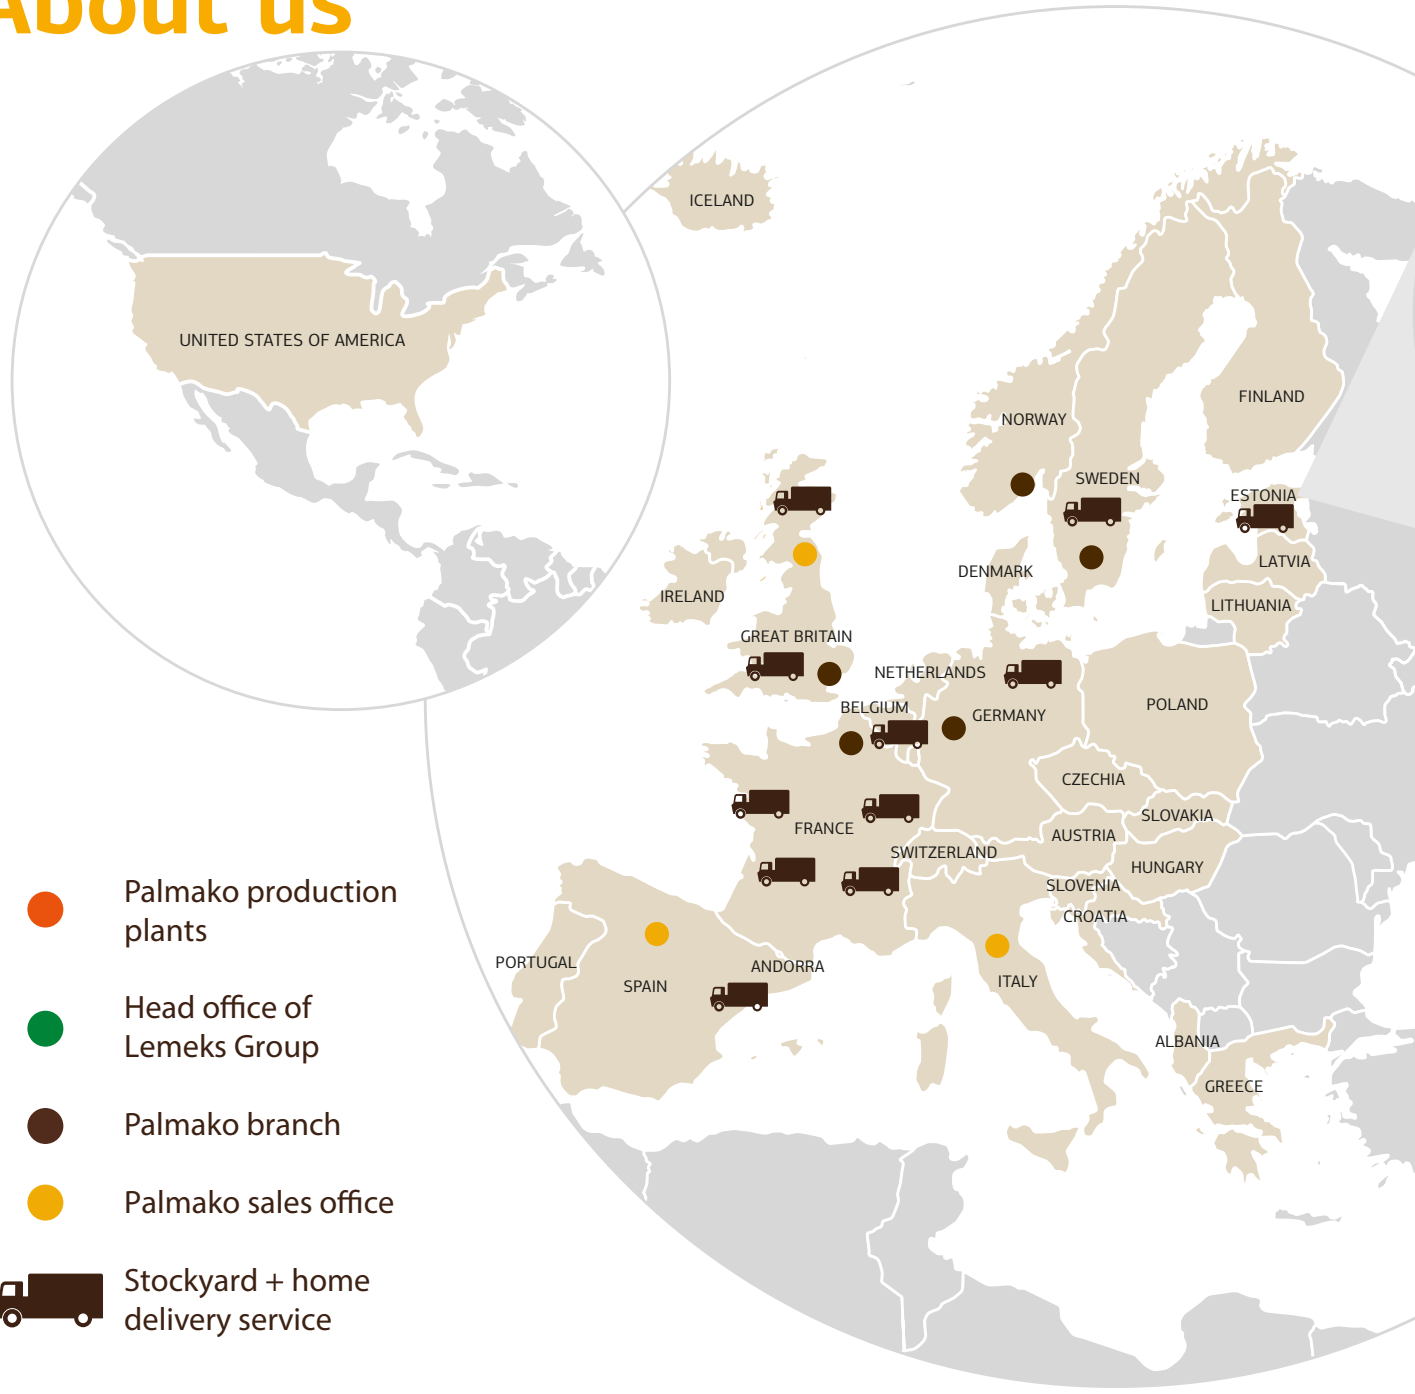

Today the Lemeks Group has developed into the biggest forestry company in Estonia that is funded by Estonian capital and operates successfully in the sphere of timber processing and forest stocking as well as in agriculture. 34 subsidiaries and related companies provide employment to more than 1000 people in Estonia, Latvia, Germany, Sweden, Norway, France, Spain and the United Kingdom.

Primary processing of timber is performed in sawmills partially owned by the Lemeks Group. We like it that as a natural material timber has many application areas. The possibility to reuse it adds even more value to it.

Timber value-added chain

Glued laminated timber manufactured by us gives building structures and elements the best load-bearing capacity and durability.

Companies belonging to the Lemeks Group give timber new life. We use it to manufacture playgrounds, summerhouses, industrial buildings and many other items with the aim of making the surrounding environment natural and closer to the nature.

We do our everyday work efficiently and we use timber processing waste in new and sustainable value-added forms.

About us

- Palmako production plants
- Head office of Lemeks Group
- Palmako branch
- Palmako sales office