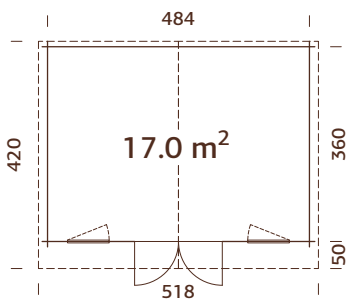

PALMAKO CABIN KLARA 17,0 m²

ARTICLE NUMBER: 102130

under
2,5m

TREATMENT OPTIONS

102131
brown dip

102133
grey dip

102132
clear white dip

28 mm

A: 182 cm
B: 245 cm

NB! Floor is an optional extra! 19 mm

MODEL SPECIFICATIONS

Log measurements:

504x380 cm

Volume: 36,3 m³

Door/window type: Garden

Door/window glass:

Real glass, 4 mm

Window opening

measurements: 66x89 cm

Door opening

measurements: 139x175 cm

Door sill: low, covered with

stainless steel

Roof boards: 16 mm

Roof area: 22,4 m²

Roof gradient: 14,6°

Gross ground area: 17,4 m²

OPTIONAL

Floor, roofing felt (underlayer): 4 rolls, SBS roofing material: 4 rolls, shingles: 10 packs, roofing nails, rain gutters, canopy roof, additional door and window. See Optional Products p. 256-273 for details.