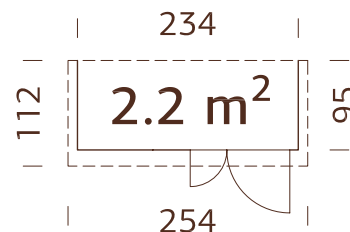

Ready-made wall elements.
Back wall is not included in the product set.

16 mm

A: 173 cm

B: 189 cm

Included

16 mm

TREATMENT OPTIONS

107379
brown dip

107380
grey dip

107381
clear white dip

OPTIONAL

Roofing felt (underlayer): 1 roll, SBS roofing material: 1 roll, roofing nails. See Optional Products p. 256-273 for details.