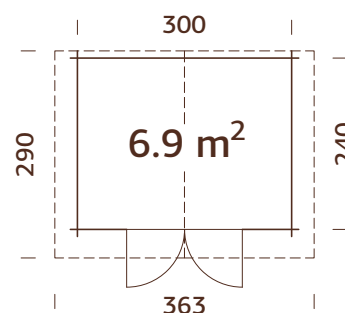

PALMAKO CABIN VIVIAN 6,9 m²

ARTICLE NUMBER: 101523

under
2,5m

MODEL SPECIFICATIONS

Log measurements:

320x260 cm

Volume: 16,1 m³

Door/window type: Garden

Door/window glass:

Real glass, 4 mm

Door opening

measurements: 151x175 cm

Door sill: low,

covered with stainless steel

Roof boards: 19 mm

Roof area: 11,0 m²

Roof gradient: 19,2°

Gross ground area: 7,2 m²

TREATMENT OPTIONS

101524
brown dip

28 mm

101526
grey dip

A: 194 cm
B: 245 cm

101525
clear white dip

Included
19 mm

OPTIONAL

Roofing felt (underlayer): 2 rolls, SBS roofing material: 2 rolls, shingles: 5 packs, roofing nails, rain gutters, additional door. See Optional Products p. 256-273 for details.