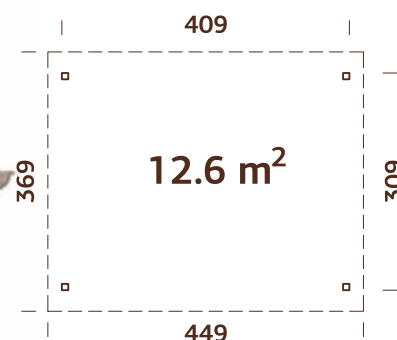

PALMAKO PERGOLA PAULA 12,6 m²

ARTICLE NUMBER: 107967

under
2,5m

Strong posts from laminated wood.

TREATMENT

107967
grey pressure-treated

MODEL SPECIFICATIONS

Measurements: 449x369 cm

Volume: 28,0 m³

OPTIONAL

Fence panels 900x1800 mm. See

Optional Products p. 256-273 for details.

90x90 mm

249 cm

-