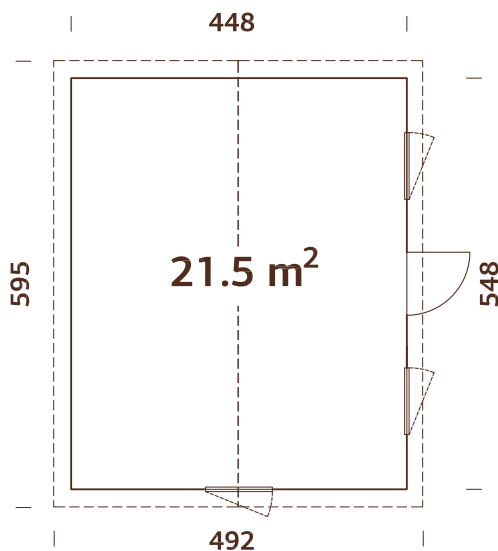

PALMAKO NORDIC+ HOUSE PERNILLA 21,5 m²

ARTICLE NUMBER: 101261

MODEL SPECIFICATIONS

Wall measurements:

448x548 cm

Volume: 55,4 m³

Door/window type: Summer

Door/window glass:

Double glass, 3-9-3 mm

Window opening

measurements:

69x95, 69x38 cm

Door opening

measurements: 78x181 cm

Door sill: hard wood

Roof boards: 19 mm

Roof area: 30,4 m²

Roof gradient: 20,0°

Gross ground area: 24,6 m²

OPTIONAL

Roofing felt (underlayer): 7 rolls, SBS roofing material: 7 rolls, shingles:

13 packs, roofing nails, rain gutters, canopy roof, additional door and window, single window elements. See Optional Products p. 256-273 for details.

Door and window elements can be swapped.

Double glazed.

Trendy look! Fine-sawn cladding.

Ready-made wall elements with wind protection plastic!

160 mm

A: 216 cm
B: 326 cm

Included
19 mm