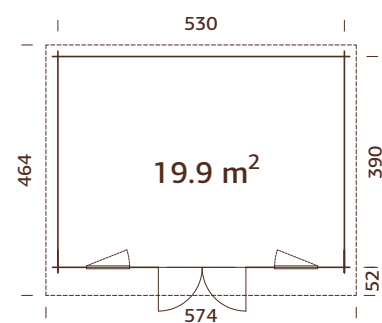

PALMAKO CABIN BRET 19,9 m²

ARTICLE NUMBER: 109163

under
2,5m

Double glazed.

TREATMENT OPTIONS

109165
brown dip

109166
grey dip

109164
clear white dip

44 mm

A: 227 cm
B: 254 cm

Included
19 mm

MODEL SPECIFICATIONS

Log measurements:

550x410 cm

Volume: 46,8 m³

Door/window type: Garden+

Door/window glass: Double toughened glass, 4-6-4 mm

Window opening

measurements: 64x166 cm

Door opening

measurements: 151x186 cm

Door sill: low, covered with stainless steel

Roof boards: 19 mm

Roof area: 26,3 m²

Roof gradient: 2,4°

Gross ground area: 20,7 m²

OPTIONAL

Floor, roofing felt (underlayer): 6 rolls, SBS roofing material: 6 rolls, roofing nails, EPDM, rain gutters, extension, canopy roof, additional door and window. See Optional Products p. 256-273 for details.