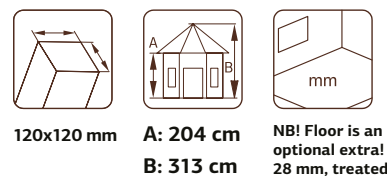

OPTIONAL

Floor, shingles: 9 packs, roofing nails.
See Optional Products p. 256-273 for details.