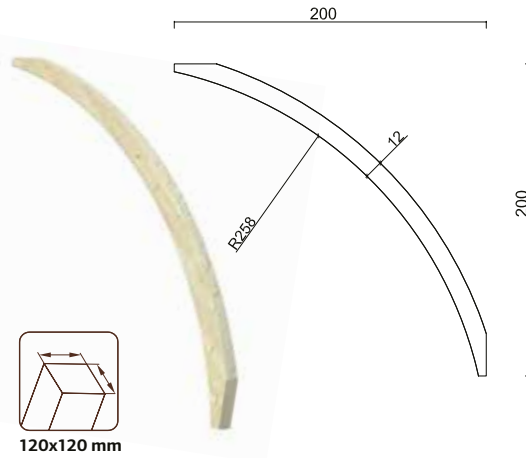

CARPORT ARCH

ARTICLE NUMBER: 102765

ANCHOR, ADJUSTABLE POST LEG

ARTICLE NUMBER: 106608