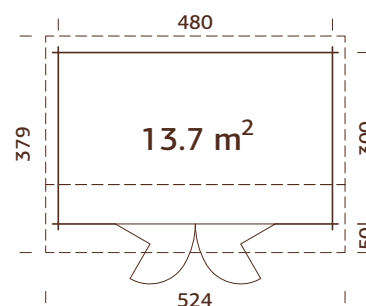

ARTICLE NUMBER: 101732

under
2,5m

Bifold doors.
Double glazed.
Strong purlins from laminated wood.

MODEL SPECIFICATIONS

Log measurements:

500x320 cm

Volume: 31,6 m³

Door/window type: Garden+