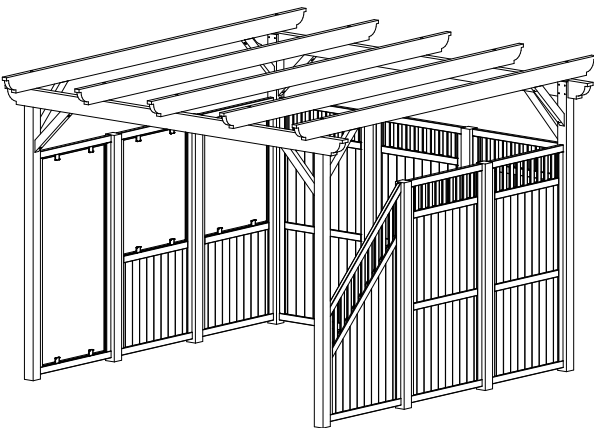

Paula 9,5 m² combined with Birgit 2, Janet 2, Elke 2 and Elke 3 fence panels.