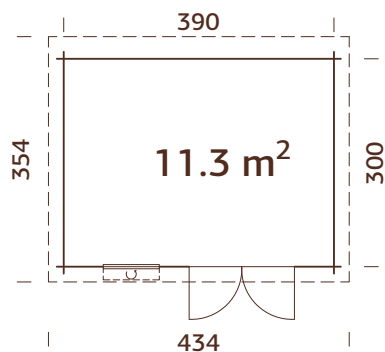

PALMAKO CABIN ELSA 11,3 m²

ARTICLE NUMBER: 102006

under
2,5m

TREATMENT OPTIONS

102007
brown dip

28 mm

102009
grey dip

A: 211 cm
B: 221 cm

102008
clear white dip

NB! Floor is an optional extra! 19 mm

MODEL SPECIFICATIONS

Log measurements:

410x320 cm

Volume: 24,2 m³

Door/window type: Garden

Door/window glass:

Real glass, 4 mm

Window opening

measurements: 70x43 cm

Door opening

measurements: 140x180 cm

Door sill: low, covered with stainless steel

Roof boards: 19 mm

Roof area: 15,4 m²

Roof gradient: 0,9°

Gross ground area: 11,7 m²

OPTIONAL

Floor, roofing felt (underlayer): 3 rolls, SBS roofing material: 3 rolls, roofing nails, EPDM, rain gutters, canopy roof, additional door and window. See Optional Products p. 256-273 for details.