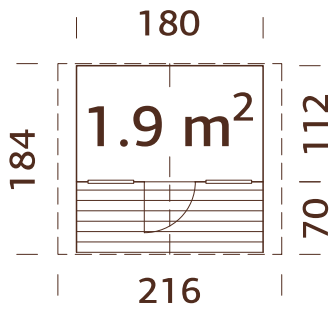

PALMAKO KIDS FELIX 1,9 m²

ARTICLE NUMBER: 101125

Ready-made wall elements.

TREATMENT OPTIONS

NEW

108987

white primer

16 mm

A: 117 cm
B: 169 cm

Included
16 mm

MODEL SPECIFICATIONS

Wall measurements:

180x112(180) cm

Volume: 3,0 m³

Door/window glass:

Plexiglass

Fixed window.

measurements: 38x44 cm

Door opening

measurements: 51x115 cm

Roof boards: 16 mm

Roof area: 4,6 m²

Roof gradient: 29,0°

Gross ground area: 2,0 m²

OPTIONAL

Anchors x4, roofing felt (underlayer): 1 roll,

SBS roofing material: 1 roll, shingles: 2 packs, roofing nails.

See Optional Products p. 256-273 for details.

Safety
Regular
Production
Surveillance

www.tuv.com
ID 0000053407