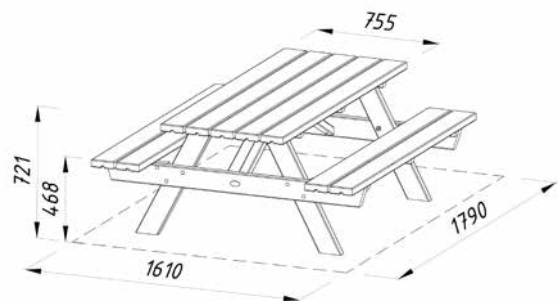

PALMAKO PICNIC-TABLE RUBY 18

ARTICLE NUMBER: 103165

44 mm

MODEL SPECIFICATIONS

Measurements: 179x161 cm

Height: 72 cm

TREATMENT OPTIONS

103165

green pressure-treated