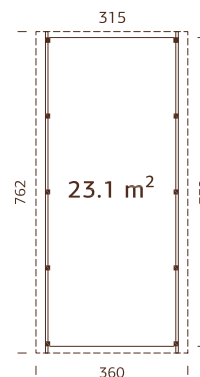

PALMAKO CARPORT KARL 23,1 m²

ARTICLE NUMBER: 101025

under
2,5m

Strong posts from laminated wood.
Extension is an optional extra.
See Optional Products.

MODEL SPECIFICATIONS

Measurements: 360x762 cm
Volume: 60,0 m³
Roof boards: 19 mm

Roof area: 27,4 m²
Roof gradient: 1,1°
Gross ground area: 27,4 m²

OPTIONAL

Roofing felt (underlayer): 6 rolls, SBS roofing material: 6 rolls, roofing nails, EPDM, rain gutters, anchors, arch from laminated wood, extension. See Optional Products p. 256-273 for details.

TREATMENT OPTIONS

101026
brown dip

101028
grey dip

101027
clear white dip

108958
white primer

120x120 mm

A: 215 cm
B: 232 cm

-