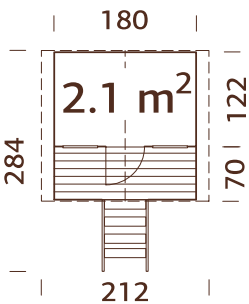

PALMAKO KIDS TOBY 2,1 m²

ARTICLE NUMBER: 101129

Ready-made wall elements.

16 mm

A: 117 cm
B: 169/287 cm

Included
16 mm

MODEL SPECIFICATIONS

Wall measurements:

180x122(190) cm

Volume: 3,0 m³

Door/window glass:

Plexiglass

Fixed window.

measurements: 38x44 cm

Door opening

measurements: 51x115 cm

Roof boards: 16 mm

Roof area: 4,6 m²

Roof gradient: 29,0°

Gross ground area: 2,2 m²

OPTIONAL

Anchors x4, roofing felt (underlayer): 1 roll,

SBS roofing material: 1 roll, shingles: 2 packs, roofing nails.

See Optional Products p. 256-273 for details.

Safety
Regular
Production
Surveillance

www.tuv.com
ID 0000053407