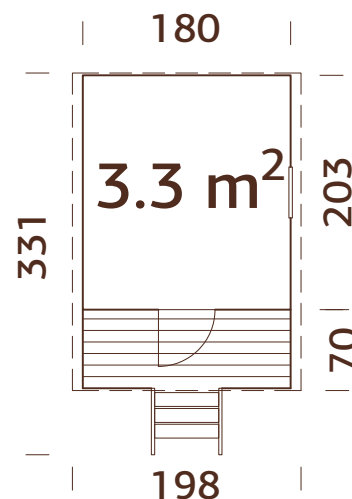

PALMAKO KIDS HUCK 3,3 m²

ARTICLE NUMBER: 101105

MODEL SPECIFICATIONS

Wall measurements:

180x203(271) cm

Volume: 5,2 m³

Door/window glass:

Plexiglass

Fixed window.

measurements: 37x43 cm

Door opening

measurements: 51x124 cm

Roof boards: 16 mm

Roof area: 5,6 m²

Gross ground area: 3,7 m²

Ready-made wall elements.

Safety
Regular
Production
Surveillance

www.tuv.com
ID 0000053407

16 mm

A: 133 cm
B: 225 cm

Included
16 mm

OPTIONAL

Anchors x6, roofing felt (underlayer): 1 roll, SBS roofing material: 1 roll, roofing nails. See Optional Products p. 256-273 for details.