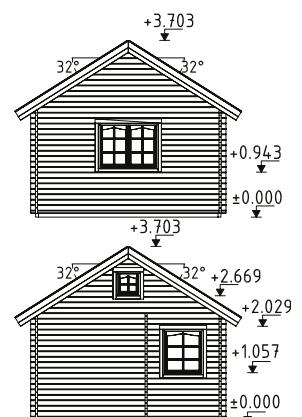

OPTIONAL

Roofing felt (underlayer): 8 rolls, SBS roofing material: 8 rolls, shingles: 15 packs, roofing nails, additional door and window.

See Optional Products p. 256-273 for details.

Double glazed.

44 mm

A: 239 cm
B: 370 cm

Included
19 mm