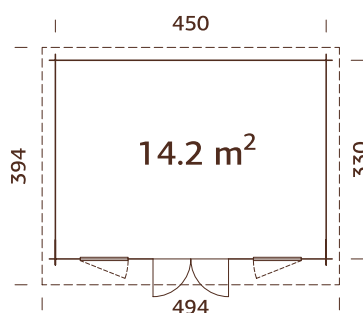

PALMAKO CABIN LISA 14,2 m²

ARTICLE NUMBER: 102197

under
2,5m

Double glazed.

Includes door and window bars.

TREATMENT OPTIONS

102198
brown dip

102200
grey dip

102199
clear white dip

44 mm

A: 211 cm
B: 239 cm

Included
19 mm

MODEL SPECIFICATIONS

Log measurements:

470x350 cm

Volume: 31,6 m³

Door/window type: Garden+

Window glass:

Double glass, 3-6-3 mm

Door glass:

Double toughened glass, 4-6-4 mm

Window opening measurements: 60x111 cm

Door opening measurements: 151x175 cm

Door sill:

low, covered with stainless steel

Roof boards: 19 mm

Roof area: 19,2 m²

Roof gradient: 4,0°

Gross ground area: 14,9 m²

OPTIONAL

Roofing felt (underlayer): 3 rolls, SBS roofing material: 3 rolls, roofing nails, EPDM, rain gutters, extension, canopy roof, additional door and window. See Optional Products p. 256-273 for details.