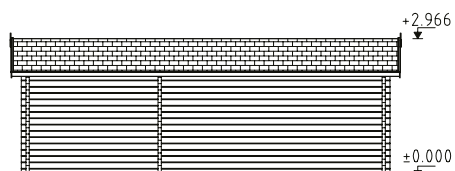

See Optional Products p. 256-273 for details.

Double glazed.

Terrace boards are treated.

70 mm

A: 229 cm
B: 297 cm

Included
28 mm

WE PRODUCE COTTAGES OF YOUR DREAMS

We offer houses with wall thicknesses of 44 mm and 70 mm solid timber, as well as 88 mm, 114 mm and 134 mm laminated timber.