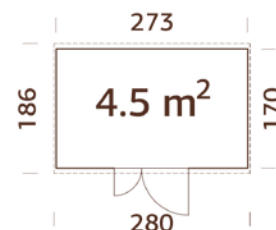

Ready-made wall elements.

16 mm

A: 190 cm

B: 230 cm

Included

16 mm

TREATMENT OPTIONS

101082
brown dip

101084
grey dip

101083
clear white dip

OPTIONAL

Roofing felt (underlayer): 1 roll, SBS roofing material: 1 roll, roofing nails. See Optional Products p. 256-273 for details.