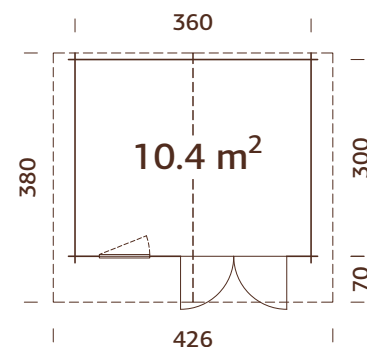

PALMAKO CABIN EMMA 10,4 m²

ARTICLE NUMBER: 102033

MODEL SPECIFICATIONS

Log measurements:

380x320 cm

Volume: 23,9 m³

Door/window type: Garden

Door/window glass:

Real glass, 4 mm

Window opening

measurements: 66x89 cm

Door opening

measurements: 151x175 cm

Door sill: low, covered with stainless steel

Roof boards: 19 mm

Roof area: 16,8 m²

Roof gradient: 16,2°

Gross ground area: 10,8 m²

OPTIONAL

Roofing felt (underlayer): 3 rolls, SBS roofing material: 3 rolls, shingles: 7 packs, roofing nails, rain gutters, extension, canopy roof, additional door and window.

See Optional Products p. 256-273 for details.

TREATMENT OPTIONS

102034
brown dip

34 mm

102036
grey dip

A: 205 cm
B: 257 cm

102035
clear white dip

Included
19 mm