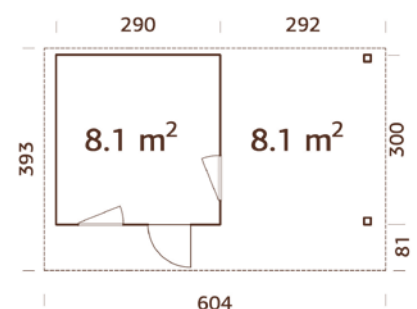

56 mm

A: 215 cm
B: 258 cm

Included
28 mm

PALMAKO MODERN LOOK HOUSE GRACE

ARTICLE NUMBER: 108587

8,1+8,1 m²

MODEL SPECIFICATIONS

Wall measurements: