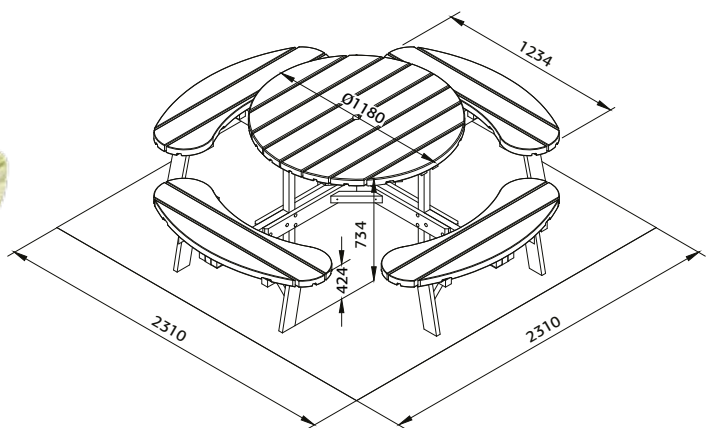

MODEL SPECIFICATIONS

Measurements: 260x260 cm

Height: 73 cm

TREATMENT OPTIONS

100791

brown pressure-treated

PALMAKO TABLE WITH BENCHES OSCAR

ARTICLE NUMBER: 100762