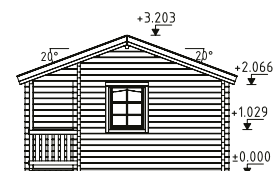

Double glazed.

Strong purlins from laminated wood.

Terrace boards are treated.

70 mm

A: 230 cm
B: 320 cm

Included 28 mm

PALMAKO COTTAGE SANDRA 25,6+11,1 m²

ARTICLE NUMBER: 106210