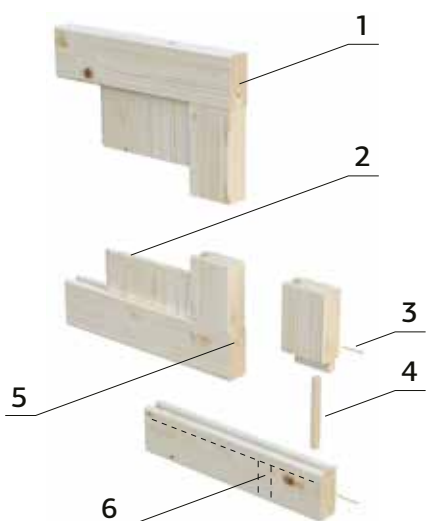

We can give our fence panels in two, some of them in four treatments so you can decide which treatment suits best with your garden:

1. Frame profile 33x57mm / 44x90mm
2. Board profile 12x95mm / 16x111mm
3. Brad nails
4. Dowel 10x160mm / 16x130mm
5. Water channel
6. Drainage hole to let out any built up moisture or water

All our fence panels can be easily assembled. If you look at the visual of assembling a fence panel below, you will see which products you need and how to assemble them together.

See Optional Products on p. 229 for details.