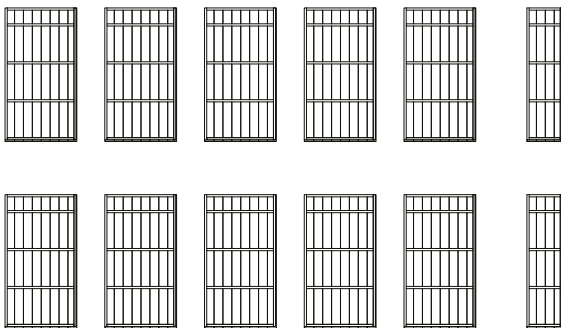

NEW

PALMAKO NORDIC HOUSE
ANNABEL 13,4 m² KIT

NEW

PALMAKO NORDIC HOUSE
ANNABEL 13,4 m²

PALMAKO NORDIC HOUSE
SOLVEIG 13,6 m²

FAST & EASY ASSEMBLY

Internal view, walls covered with wind-protection plastic

Wall elements – 10 + 2 pc