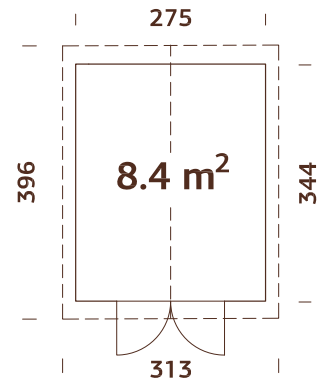

PALMAKO SHED MARTIN 8,4 m²

ARTICLE NUMBER: 101086

MODEL SPECIFICATIONS

Wall measurements:

275x344 cm

Volume: 21,0 m³

Door/window type:

Summer

Door opening measurements:

138x181 cm

Door sill: hard wood

Roof boards: 19 mm

Roof area: 12,5 m²

Roof gradient: 20,0°

Gross ground area: 9,5 m²

Ready-made wall elements with wind protection plastic!
Trendy look! Fine-sawn cladding.

OPTIONAL

Roofing felt (underlayer): 2 rolls, SBS roofing material: 2 rolls, shingles: 4 packs, roofing nails, rain gutters, additional door. See Optional Products p. 256-273 for details.

88 mm

A: 209 cm
B: 267 cm

Included
19 mm