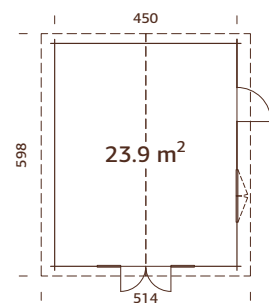

PALMAKO CABIN IRENE 23,9 m²

ARTICLE NUMBER: 102367

Double glazed.
Strong purlins from laminated wood.

MODEL SPECIFICATIONS

Log measurements:

470x570 cm

Volume: 59,0 m³

Door/window type: Garden+

Window glass:

Double glass, 3-6-3 mm

Door glass: Double toughened glass, 4-6-4 mm

Window opening measurements: 119x89 cm

Door opening measurements: 73x175 cm, 114x186 cm

Door sill: low, covered with stainless steel

Roof boards: 19 mm

Roof area: 31,7 m²

Roof gradient: 15,9°

Gross ground area: 24,8 m²

OPTIONAL

Roofing felt (underlayer): 7 rolls, SBS roofing material: 7 rolls, shingles: 12 packs, roofing nails, rain gutters, extension, canopy roof, additional door and window.

See Optional Products p. 256-273 for details.

TREATMENT OPTIONS

102368
brown dip

44 mm

102370
grey dip

A: 217 cm
B: 287 cm

102369
clear white dip

Included
19 mm