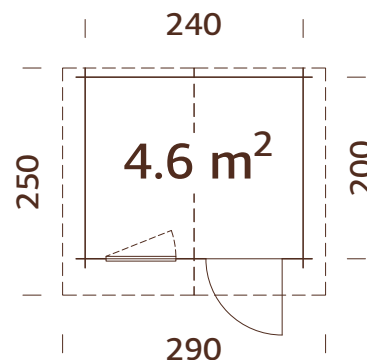

PALMAKO CABIN EMMA 4,6 m²

ARTICLE NUMBER: 101797

under
2,5m

MODEL SPECIFICATIONS

Log measurements:

260x220 cm

Volume: 10,2 m³

Door/window type: Garden

Door/window glass:

Real glass, 4 mm

Window opening

measurements: 66x89 cm

Door opening

measurements: 73x175 cm

Door sill: low, covered with stainless steel

Roof boards: 19 mm

Roof area: 7,4 m²

Roof gradient: 13,7°

Gross ground area: 4,8 m²

OPTIONAL

Roofing felt (underlayer): 2 rolls, SBS roofing material: 2 rolls, shingles: 4 packs, roofing nails, rain gutters, additional door and window. See Optional Products p. 256-273 for details.

TREATMENT OPTIONS

101798
brown dip

28 mm

101800
grey dip

A: 194 cm
B: 222 cm

101799
clear white dip

Included
19 mm